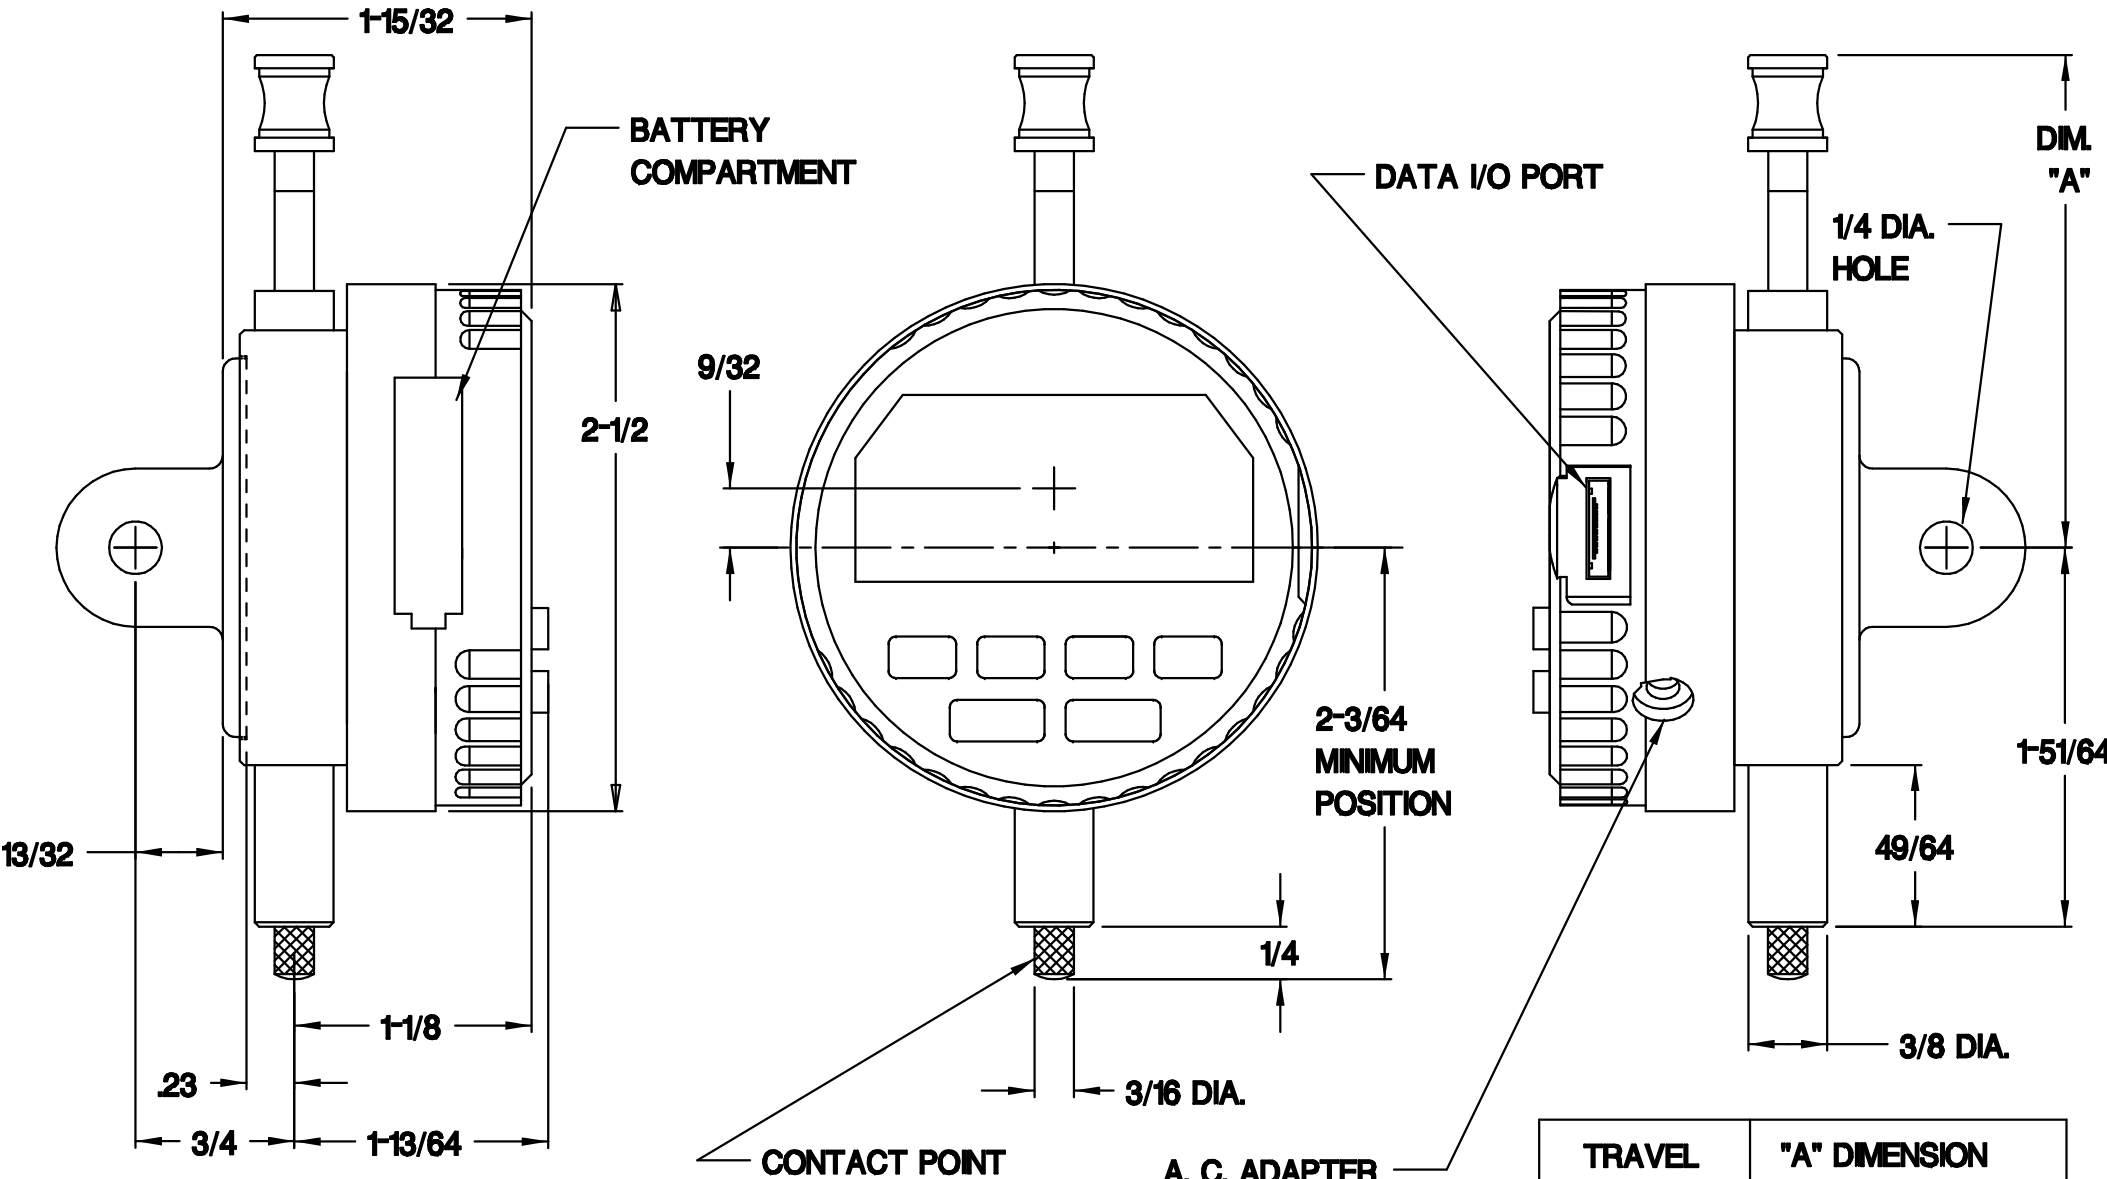

ALG SERIES & IQ SERIES GROUP 3 CASE
25MM TRAVEL
FULL METRIC

TRAVEL	"A" DIMENSION
25MM	2-61/64

A. C. ADAPTER
CONNECTOR
3/32 MIN-JACK

TRAVEL	"A" DIMENSION
15MM	2-19/64
6.3MM	1-31/32
3.5MM	1-27/32
15MM	1-49/64

TRAVEL	"A" DIMENSION
1"	2-61/64
.500	2-15/32

TRAVEL	"A" DIMENSION
.600	2-9/32
.250	1-15/16
.125	1-27/32
.062	1-3/4

**ALG SERIES & IQ SERIES
INDICATOR- 4"/100MM RANGE**