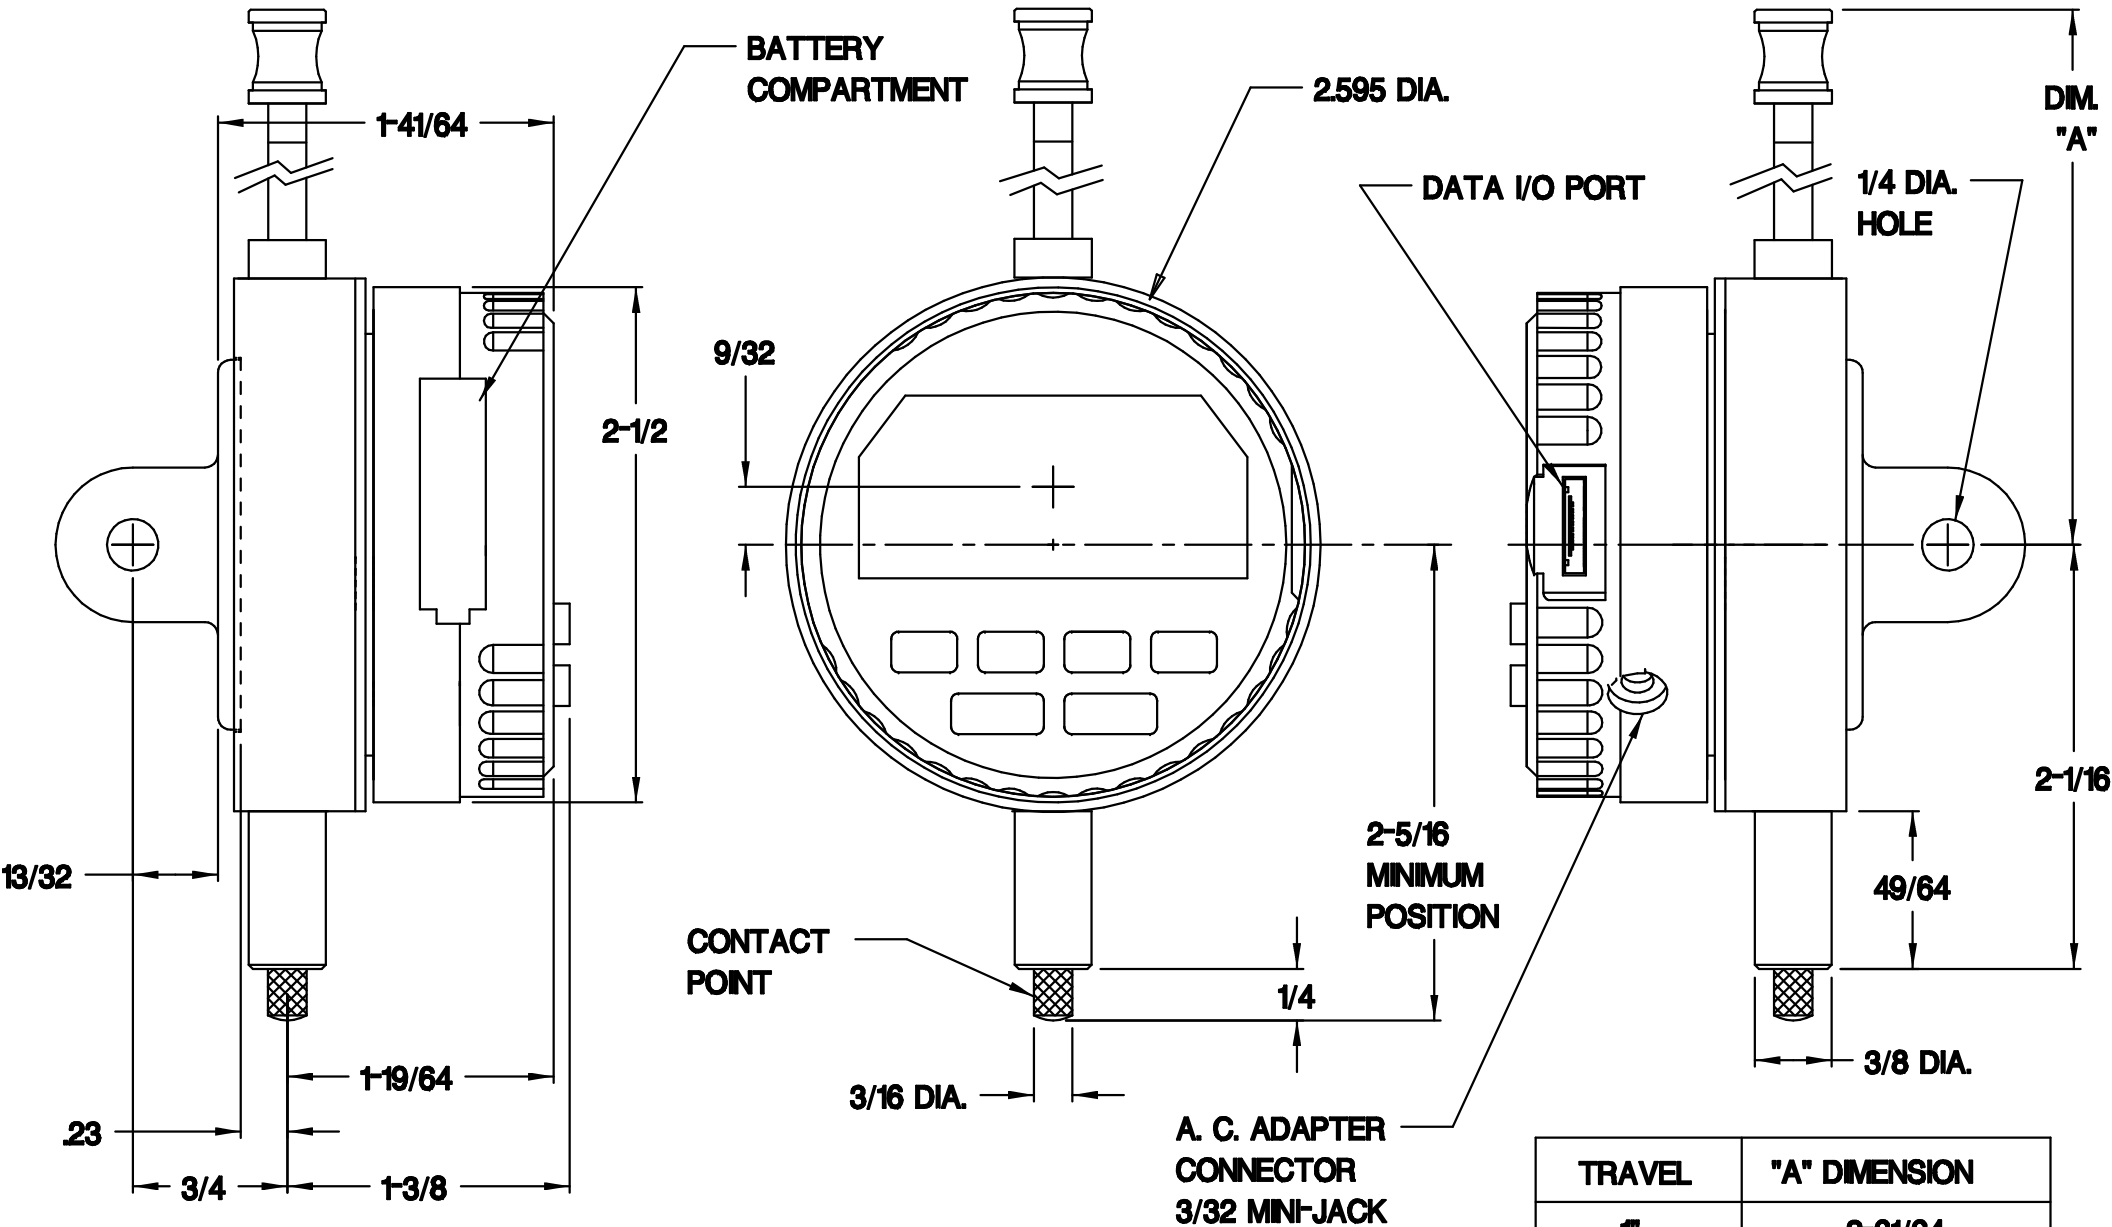

ALG SERIES & IQ SERIES GROUP 3 CASE
25MM TRAVEL
FULL METRIC

TRAVEL	"A" DIMENSION
25MM	2-61/64

A. C. ADAPTER
CONNECTOR
3/32 MIN-JACK

TRAVEL	"A" DIMENSION
15MM	2-19/64
6.3MM	1-31/32
3.5MM	1-27/32
15MM	1-49/64

TRAVEL	"A" DIMENSION
1"	2-61/64
.500	2-15/32

TRAVEL	"A" DIMENSION
.600	2-9/32
.250	1-15/16
.125	1-27/32
.062	1-3/4

**ALG SERIES & IQ SERIES
INDICATOR- 4"/100MM RANGE**