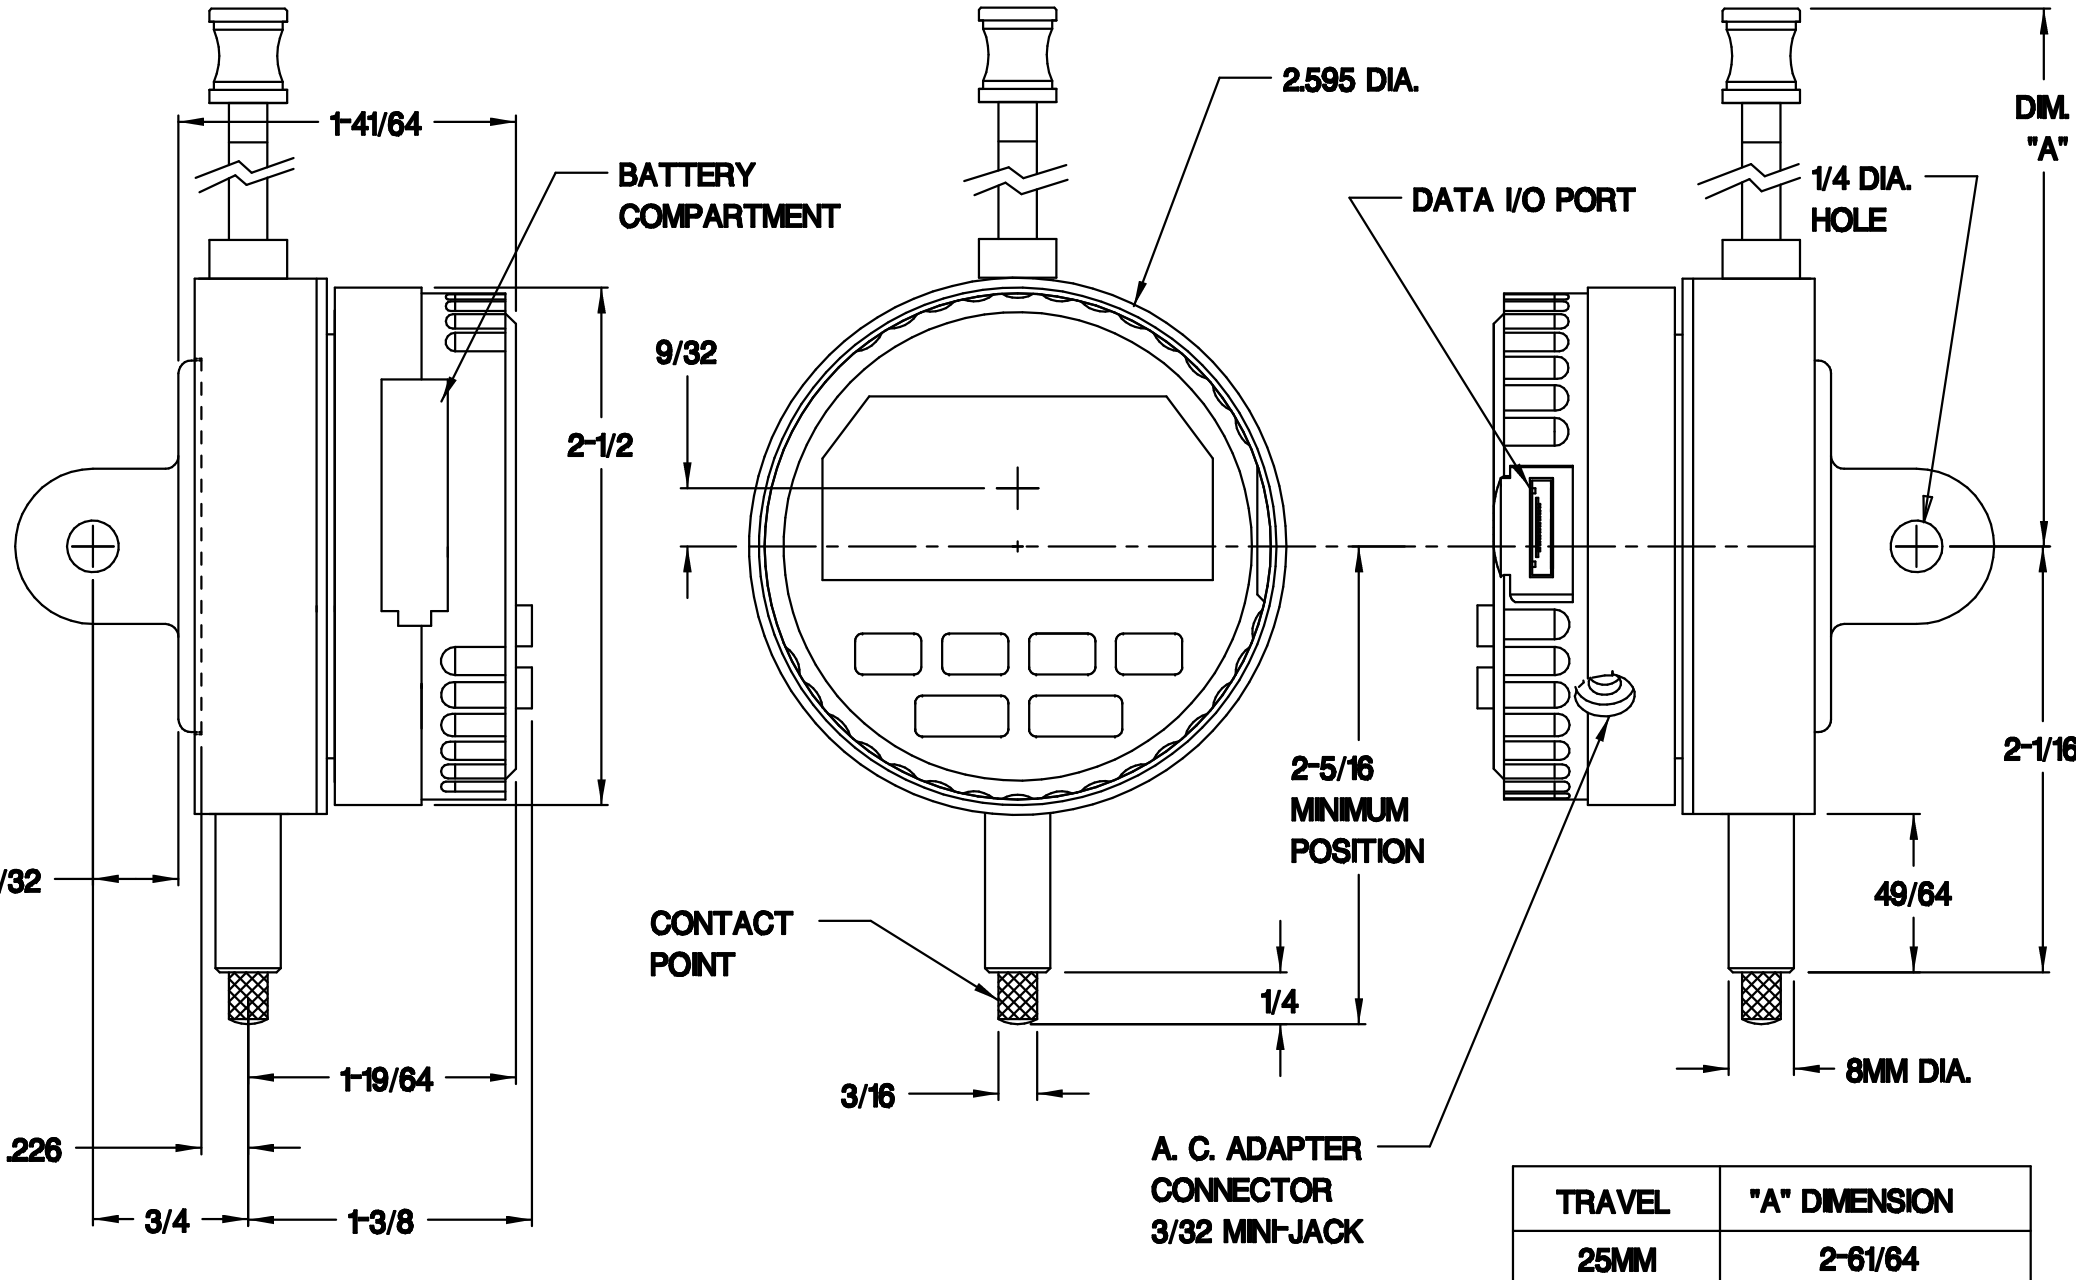

ALG SERIES & IQ SERIES GROUP 3 CASE
25MM TRAVEL
FULL METRIC

TRAVEL	"A" DIMENSION
25MM	2-61/64

A. C. ADAPTER
CONNECTOR
3/32 MIN-JACK

TRAVEL	"A" DIMENSION
15MM	2-19/64
6.3MM	1-31/32
3.5MM	1-27/32
15MM	1-49/64

TRAVEL	"A" DIMENSION
1"	2-61/64
.500	2-15/32

TRAVEL	"A" DIMENSION
.600	2-9/32
.250	1-15/16
.125	1-27/32
.062	1-3/4

**ALG SERIES & IQ SERIES
INDICATOR- 4"/100MM RANGE**