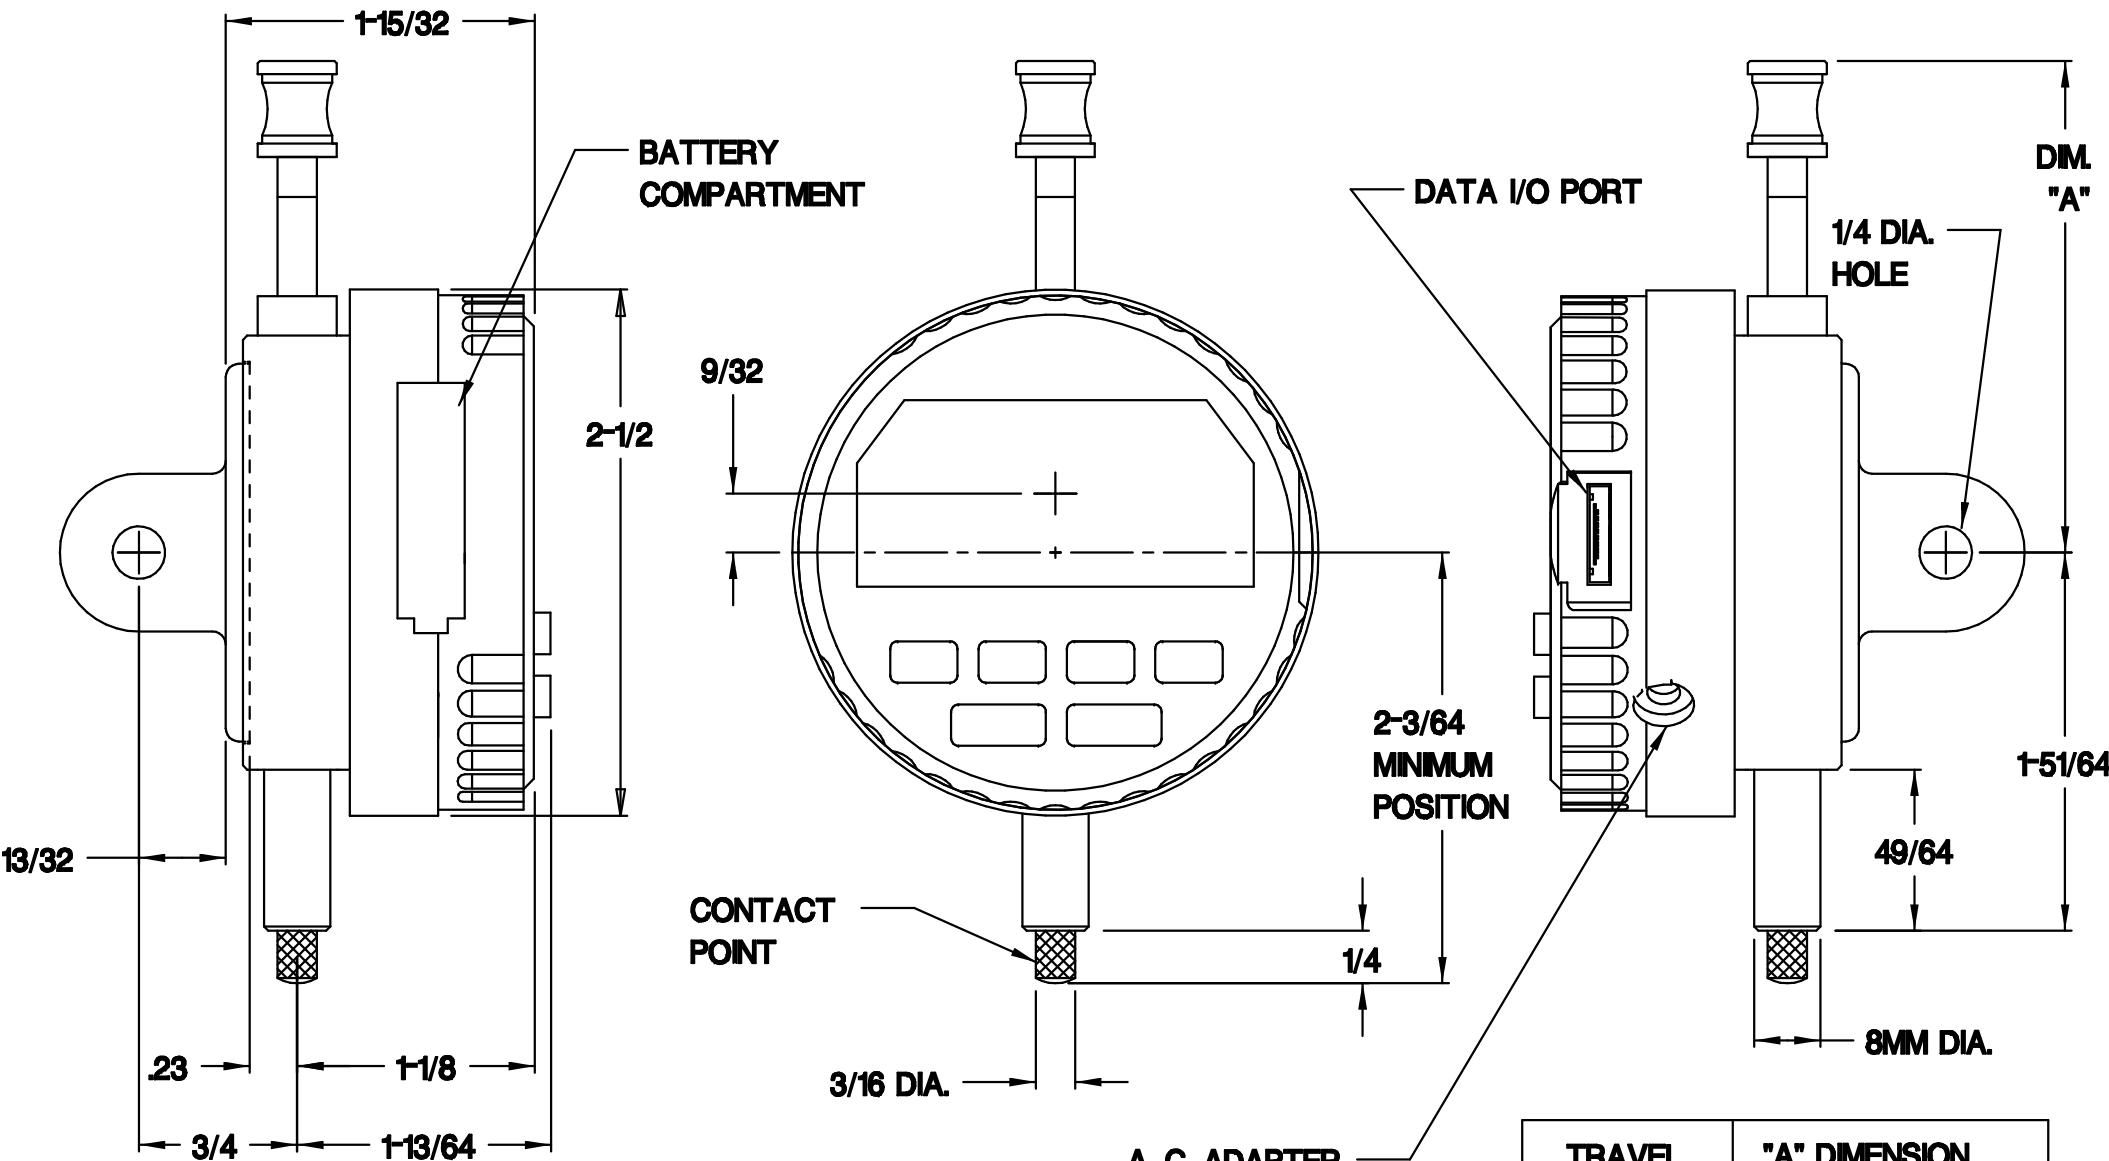

ALG SERIES & IQ SERIES GROUP 3 CASE
25MM TRAVEL
FULL METRIC

TRAVEL	"A" DIMENSION
25MM	2-61/64

A. C. ADAPTER
CONNECTOR
3/32 MIN-JACK

TRAVEL	"A" DIMENSION
15MM	2-19/64
6.3MM	1-31/32
3.5MM	1-27/32
15MM	1-49/64

TRAVEL	"A" DIMENSION
1"	2-61/64
.500	2-15/32

TRAVEL	"A" DIMENSION
.600	2-9/32
.250	1-15/16
.125	1-27/32
.062	1-3/4

**ALG SERIES & IQ SERIES
INDICATOR- 4"/100MM RANGE**