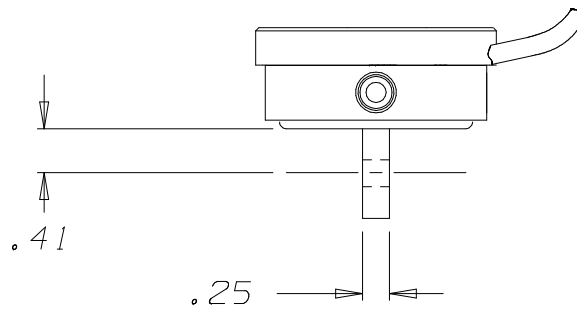

10 PIN CONNECTOR
 CABLE LENGTH.:
 6 FT. +/- 3"
 QUADRATURE OUTPUT

RESOLUTION: .00005" / .001mm

**C3600
 PROBE,
 GROUP 2 CASE**