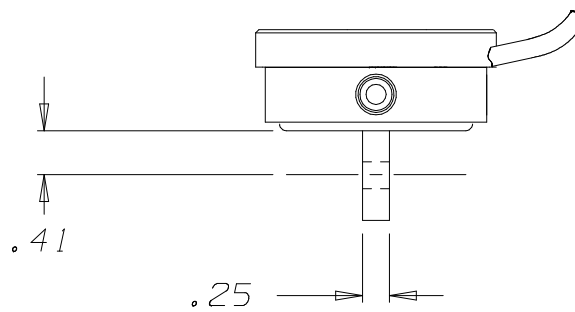

10 PIN CONNECTOR
 CABLE LENGTH.:
 6 FT. +/- 3"
 QUADRATURE OUTPUT

RESOLUTION: .00005" / .001mm

C3500
PROBE,
GROUP 2 CASE