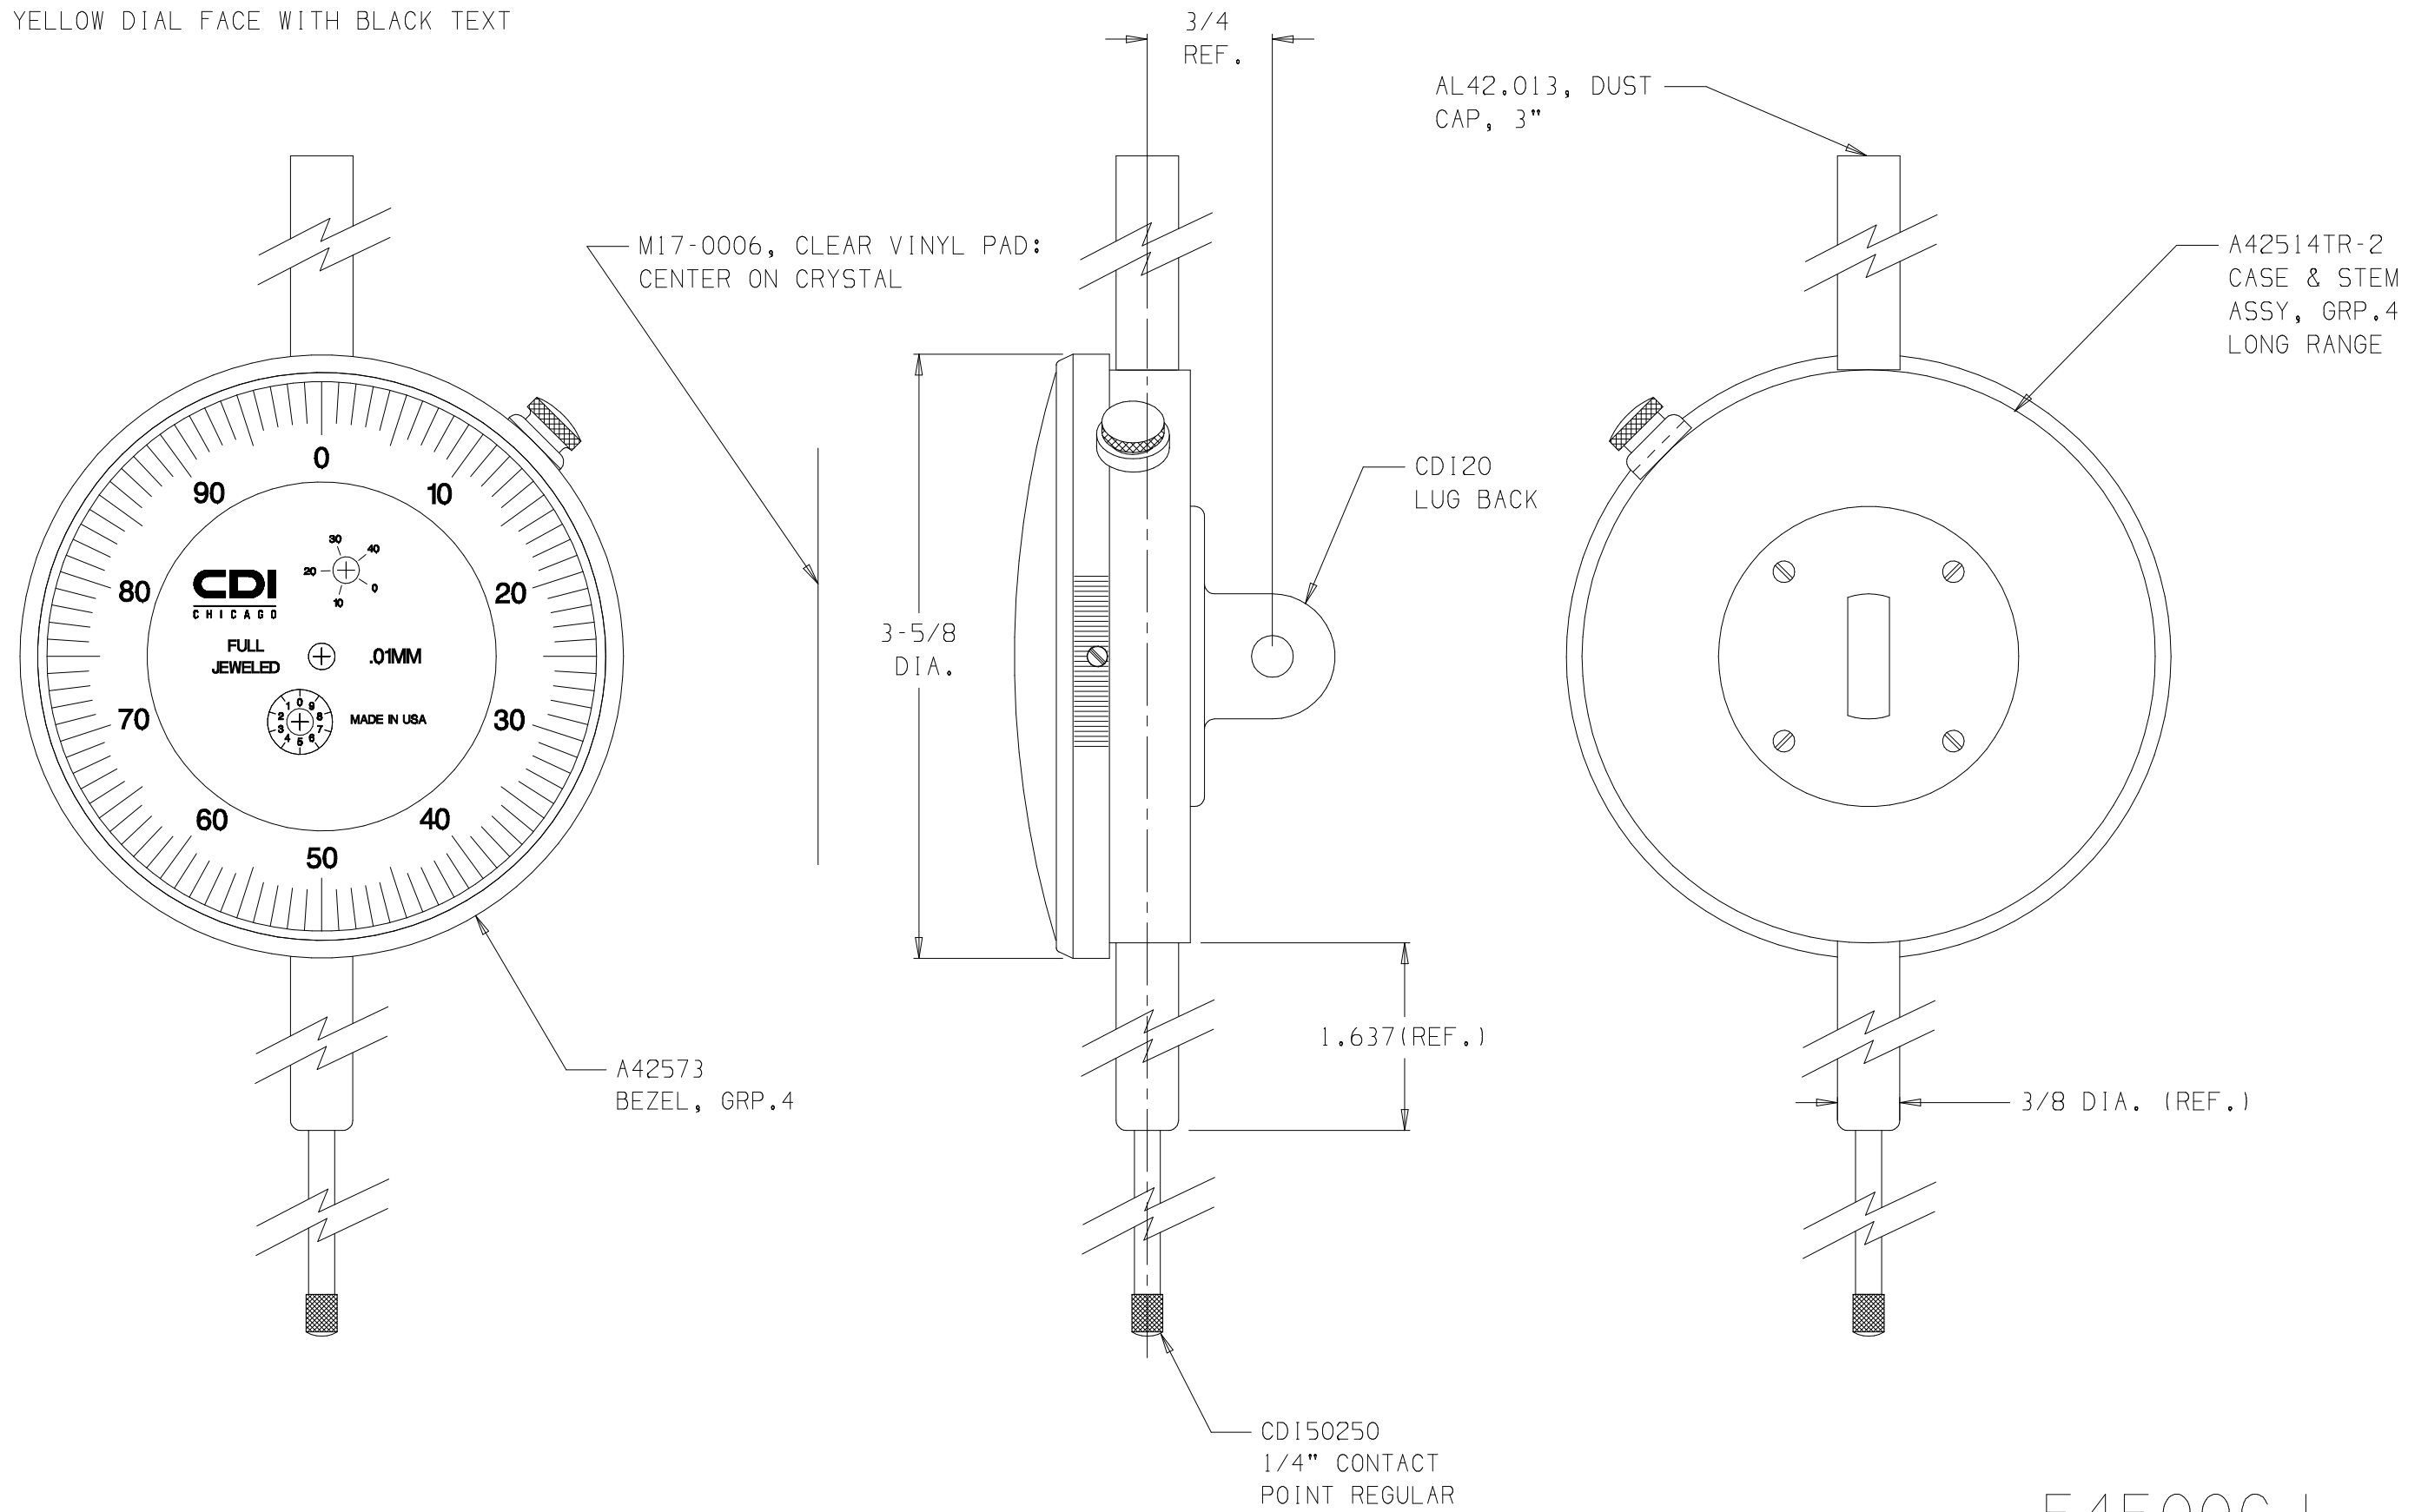

NOTE:  
YELLOW DIAL FACE WITH BLACK TEXT

54500CJ