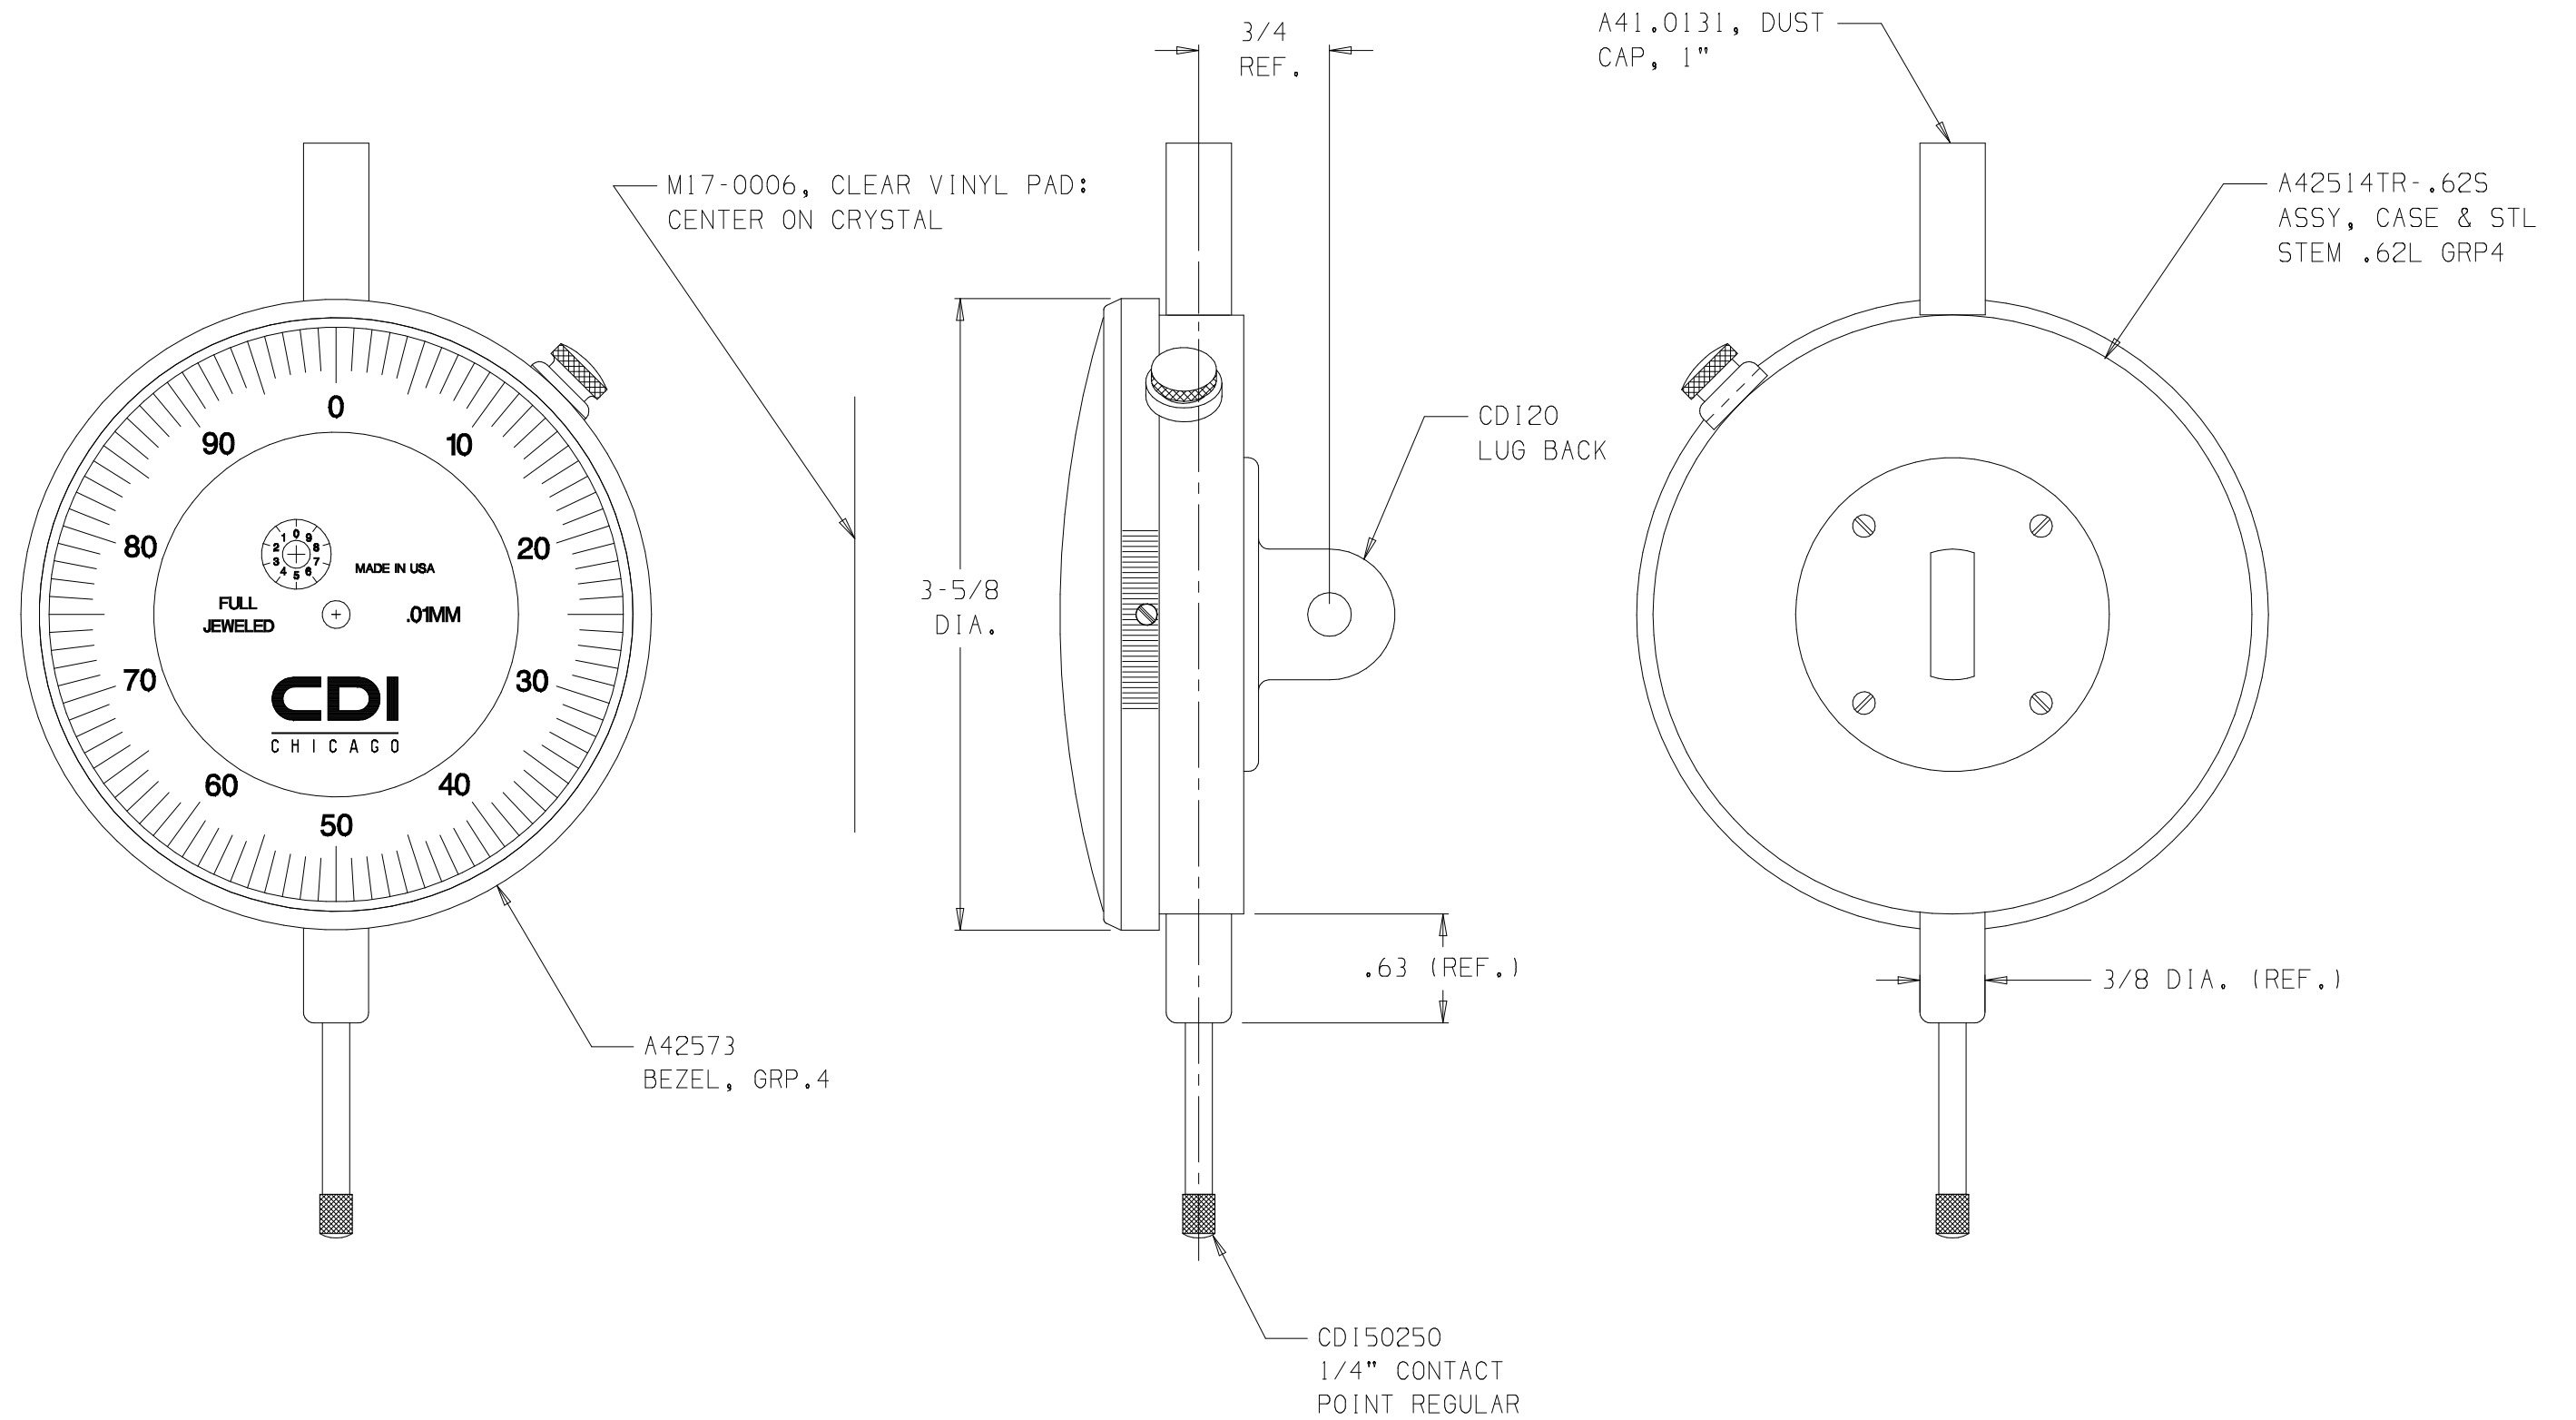

NOTE:
YELLOW DIAL FACE WITH BLACK TEXT

54250CJ