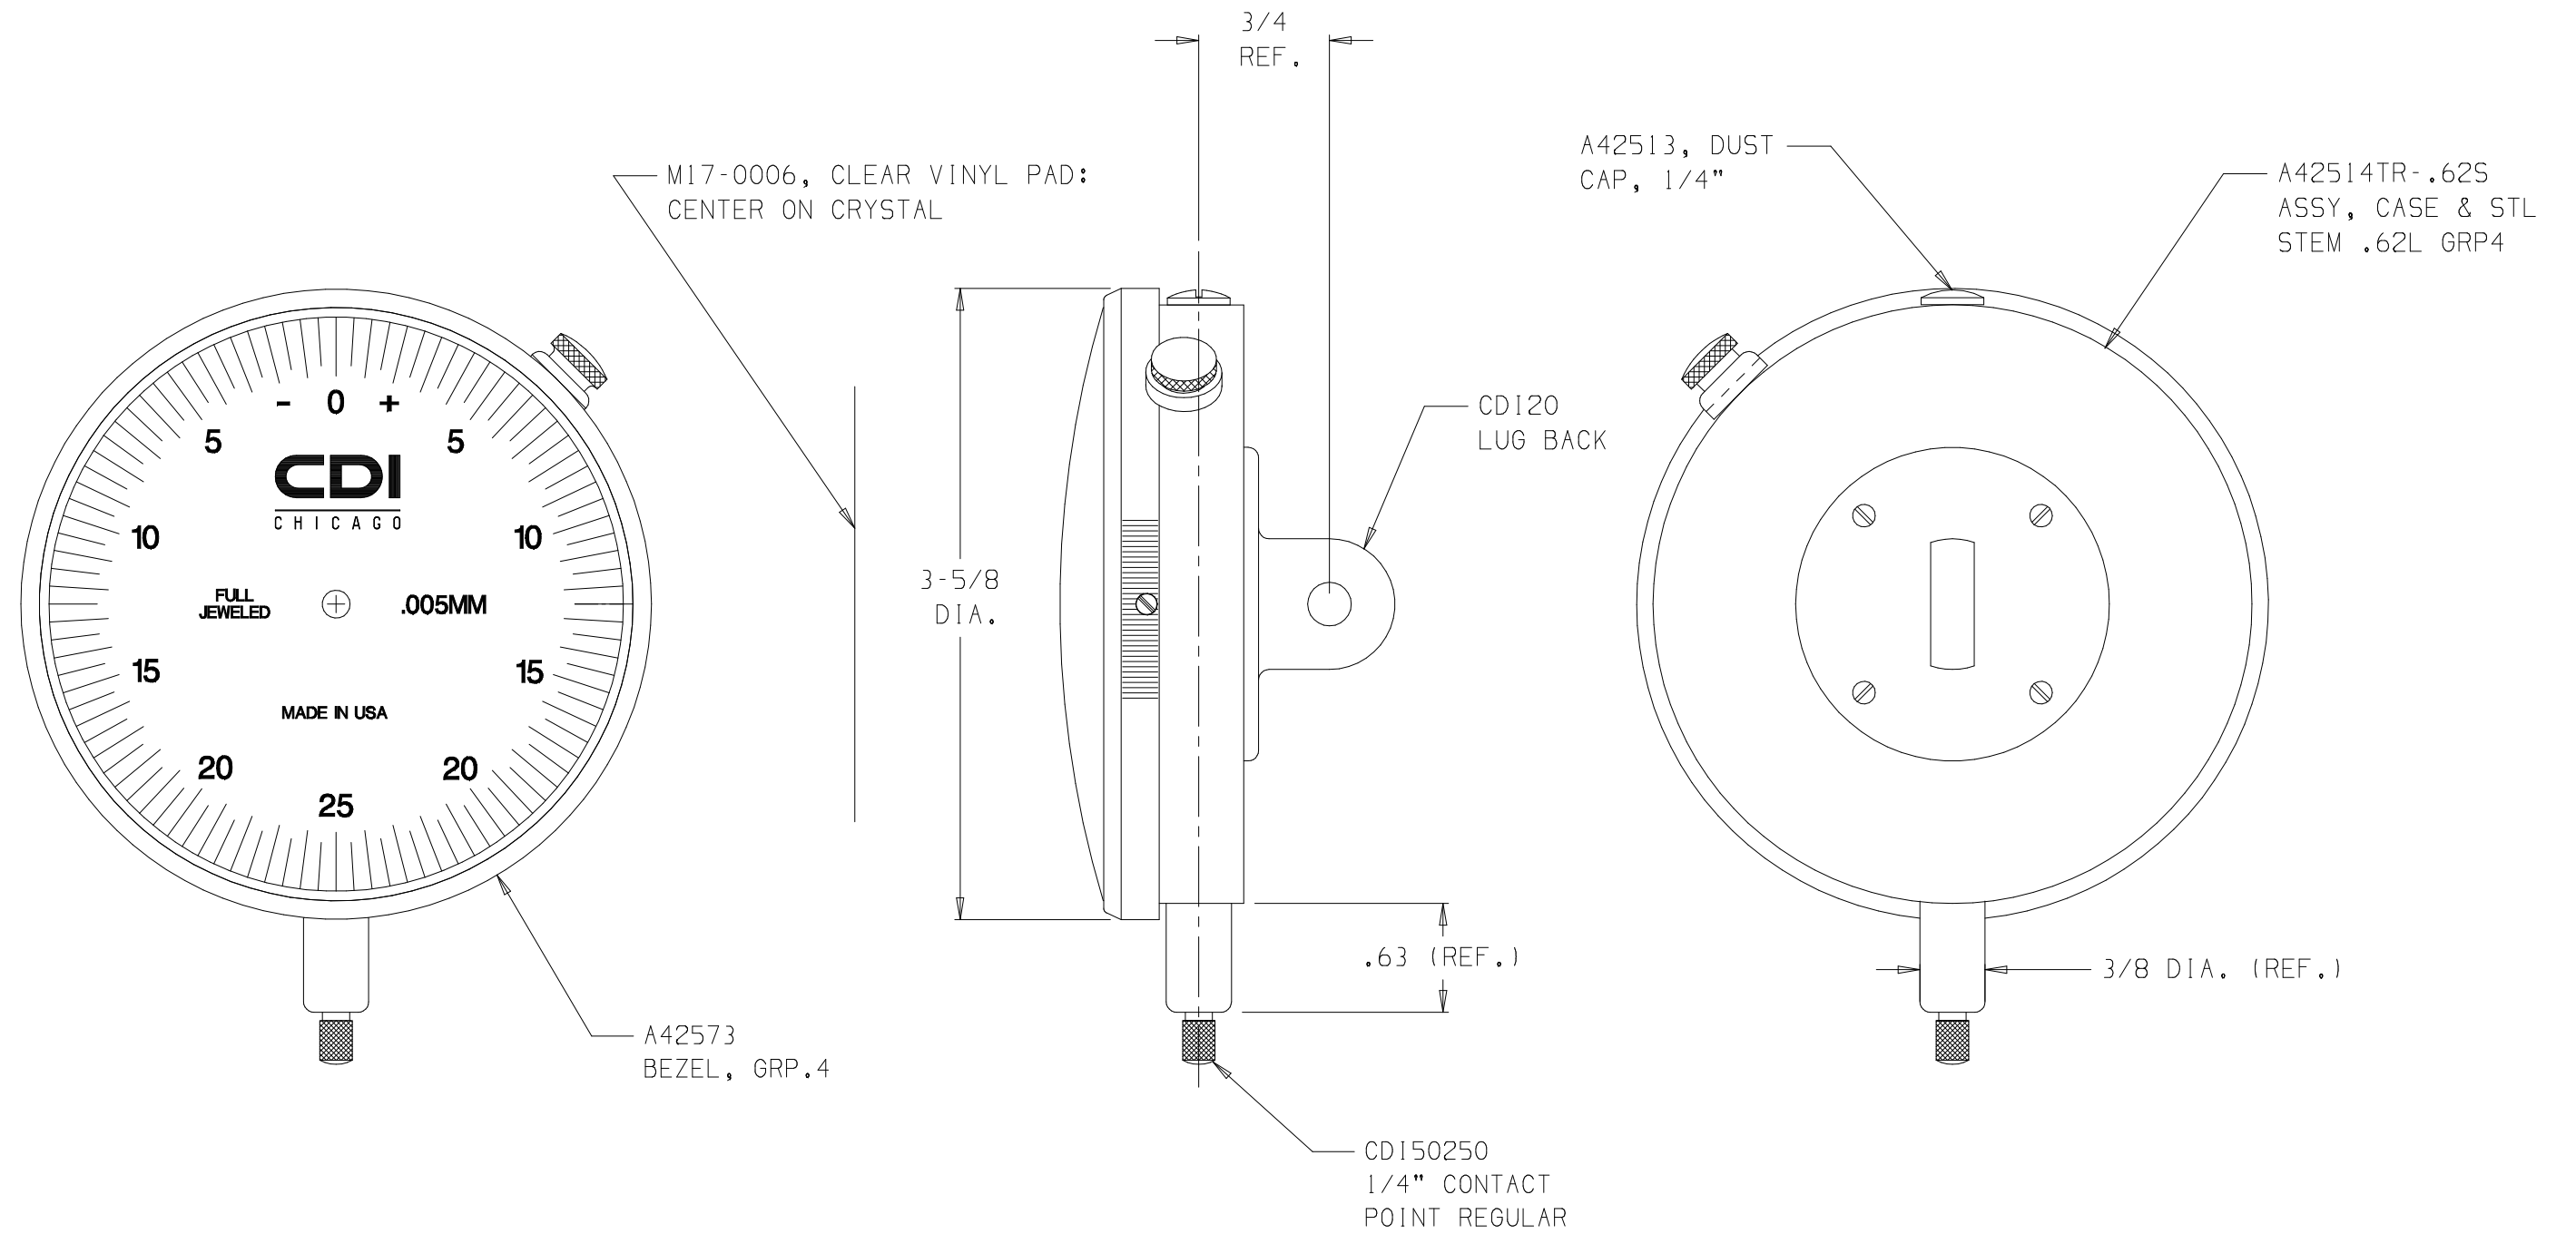

NOTE:
YELLOW DIAL FACE WITH BLACK TEXT

54125BJ