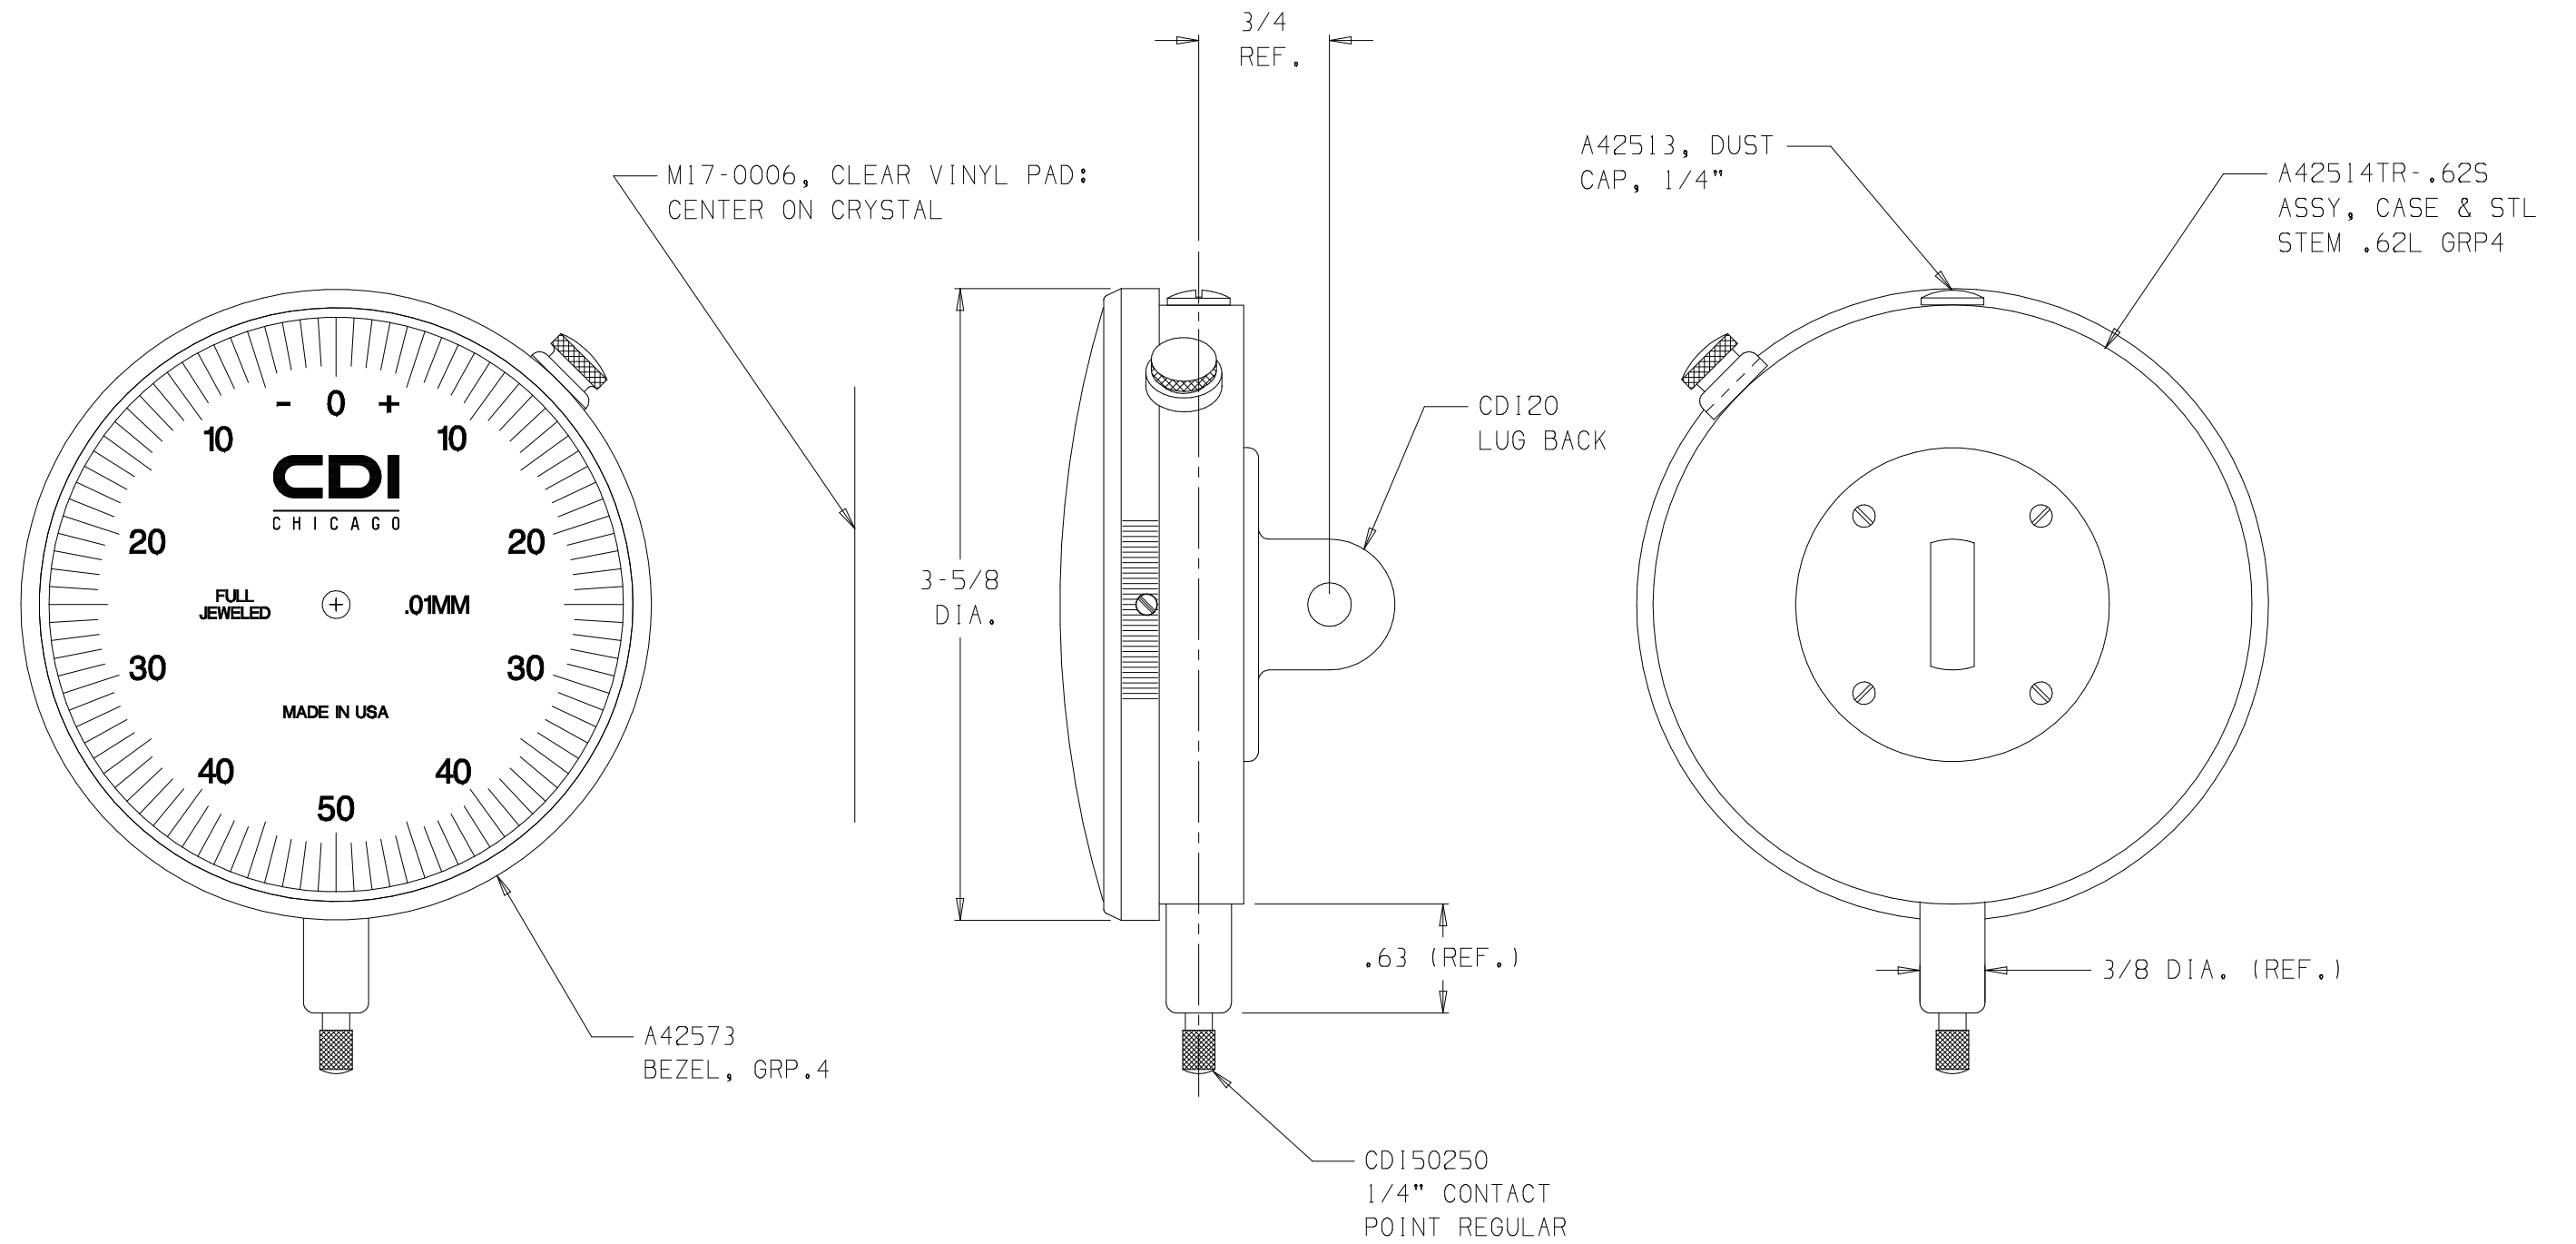

NOTE:  
YELLOW DIAL FACE WITH BLACK TEXT

54025BJ