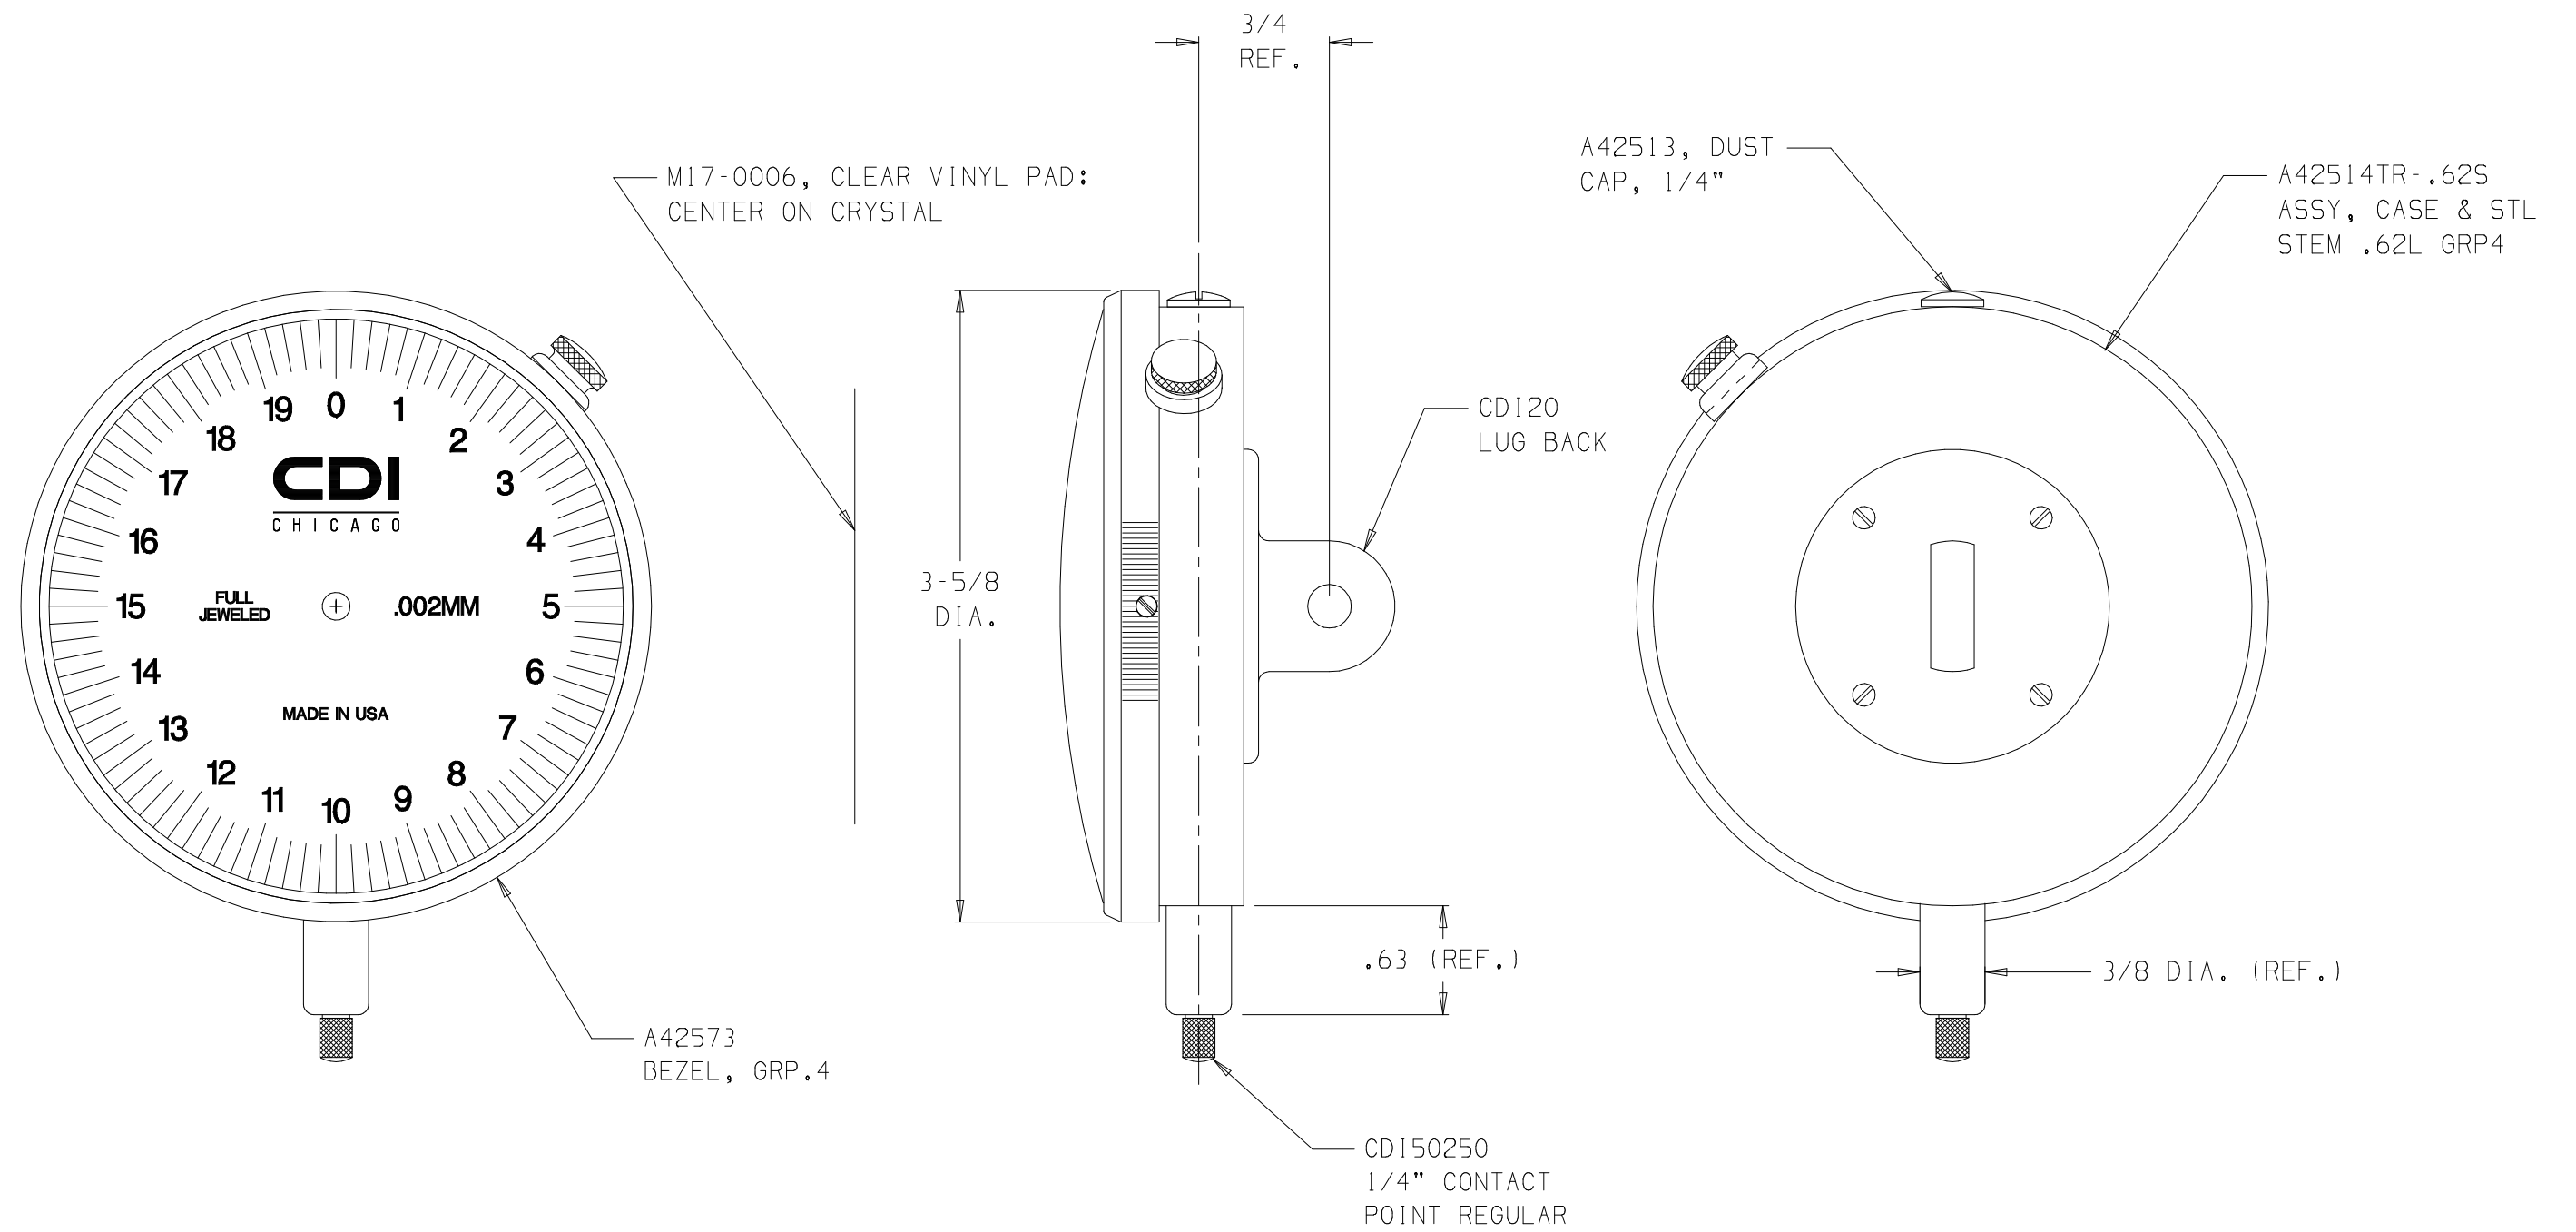

NOTE:
YELLOW DIAL FACE WITH BLACK TEXT

54005CJ