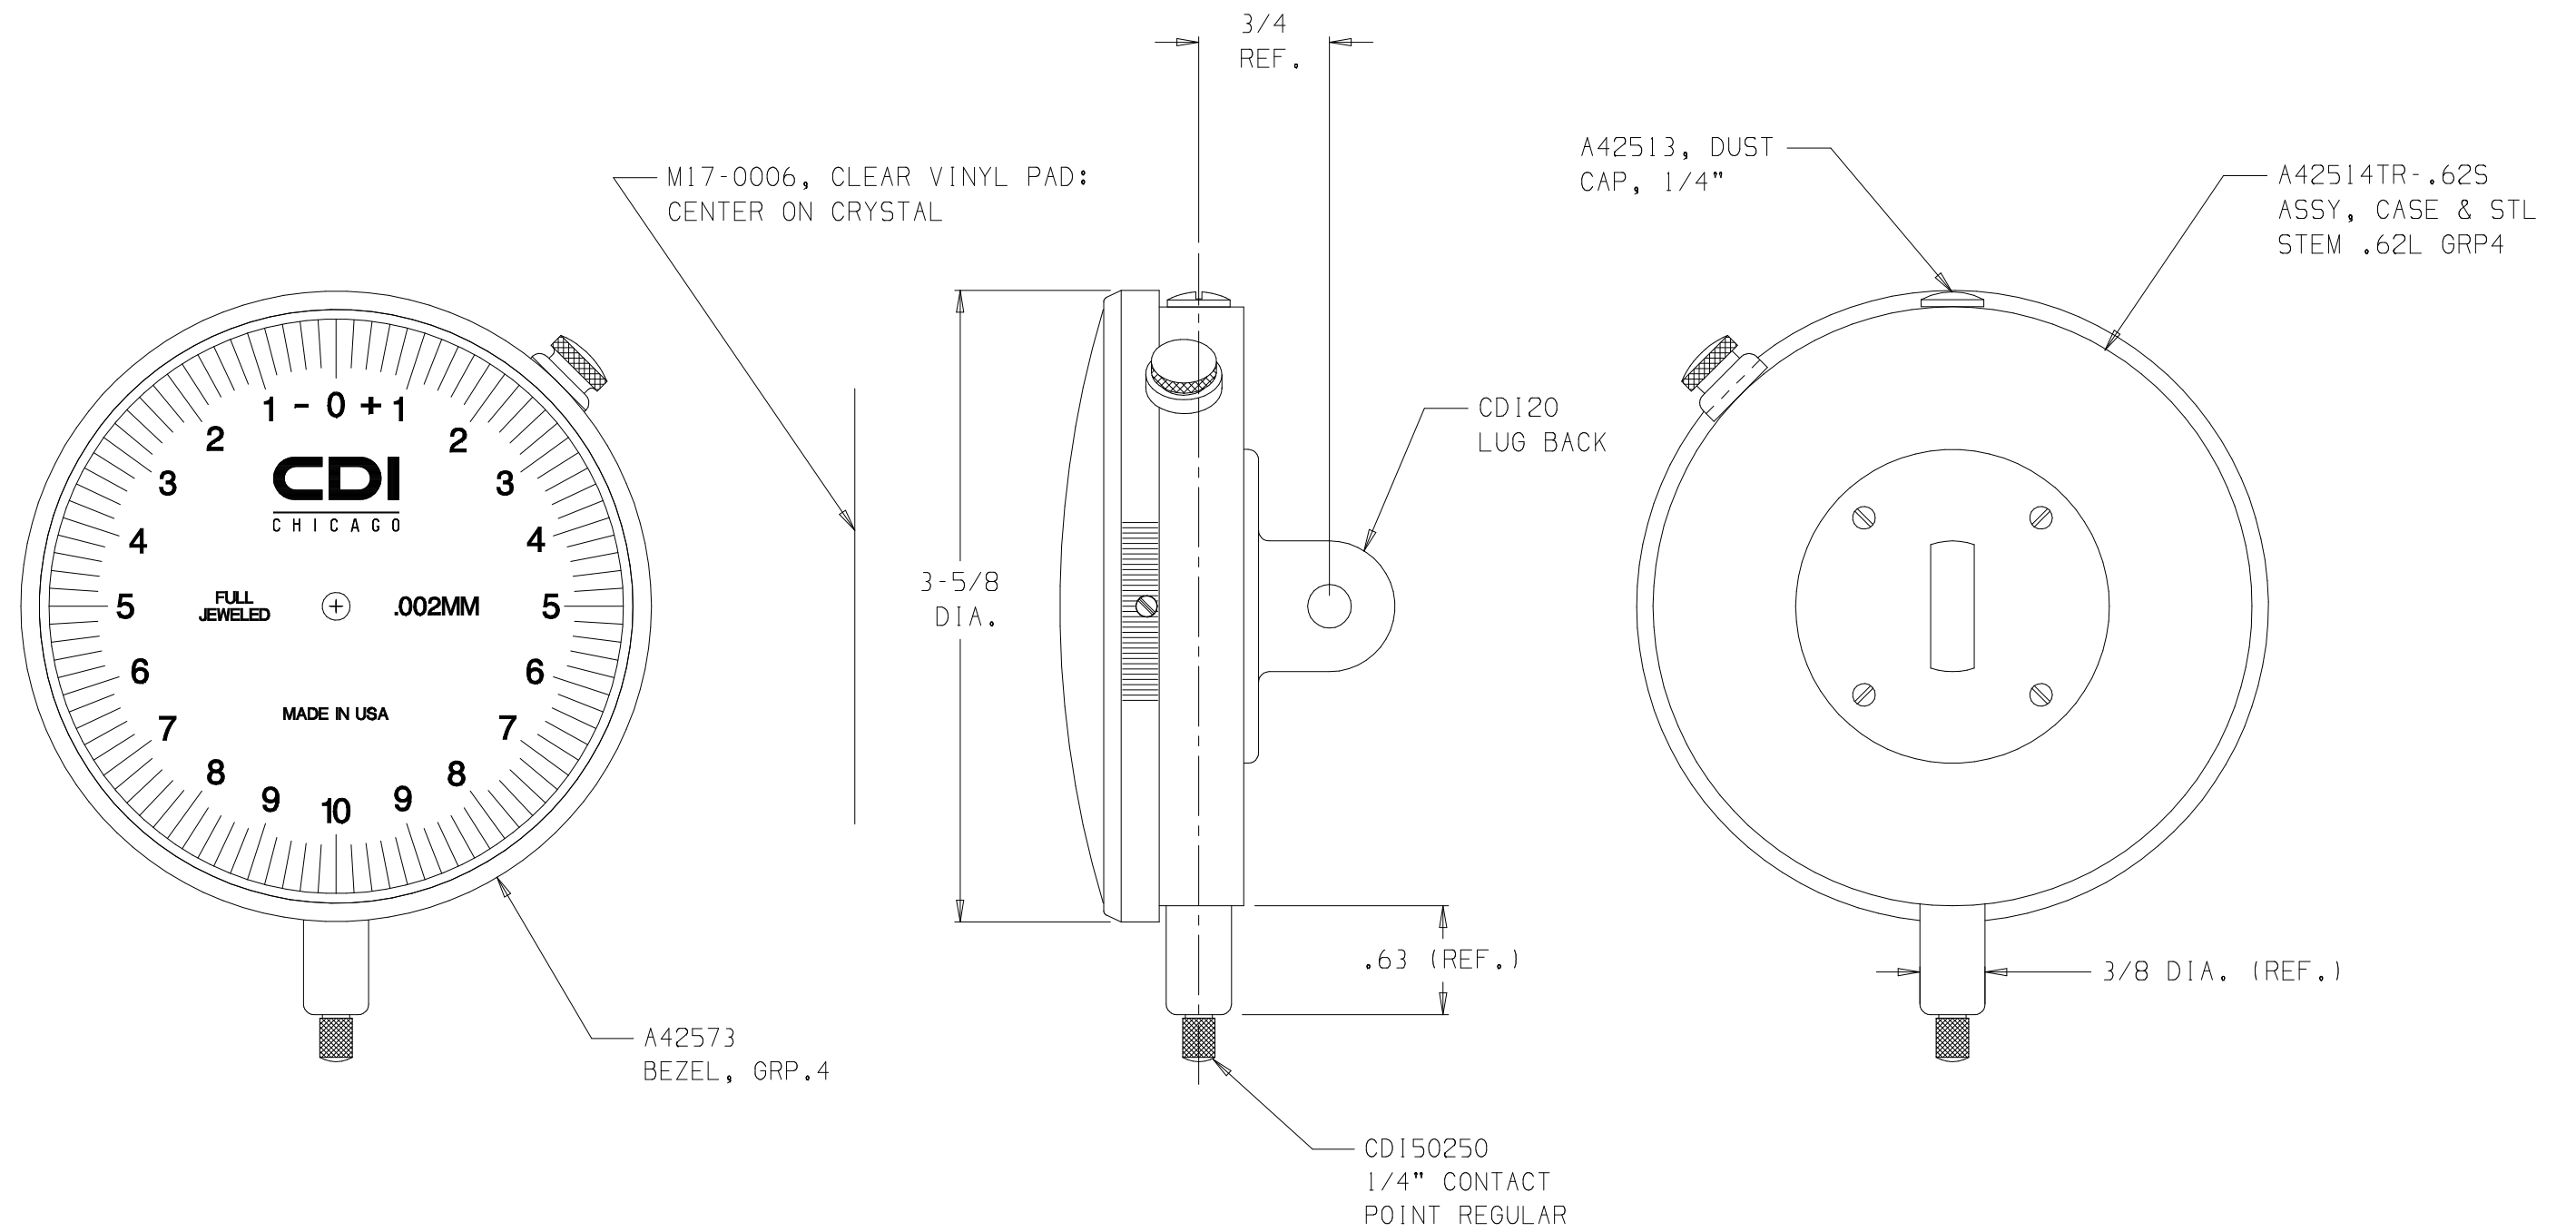

NOTE:
YELLOW DIAL FACE WITH BLACK TEXT

54005BJ