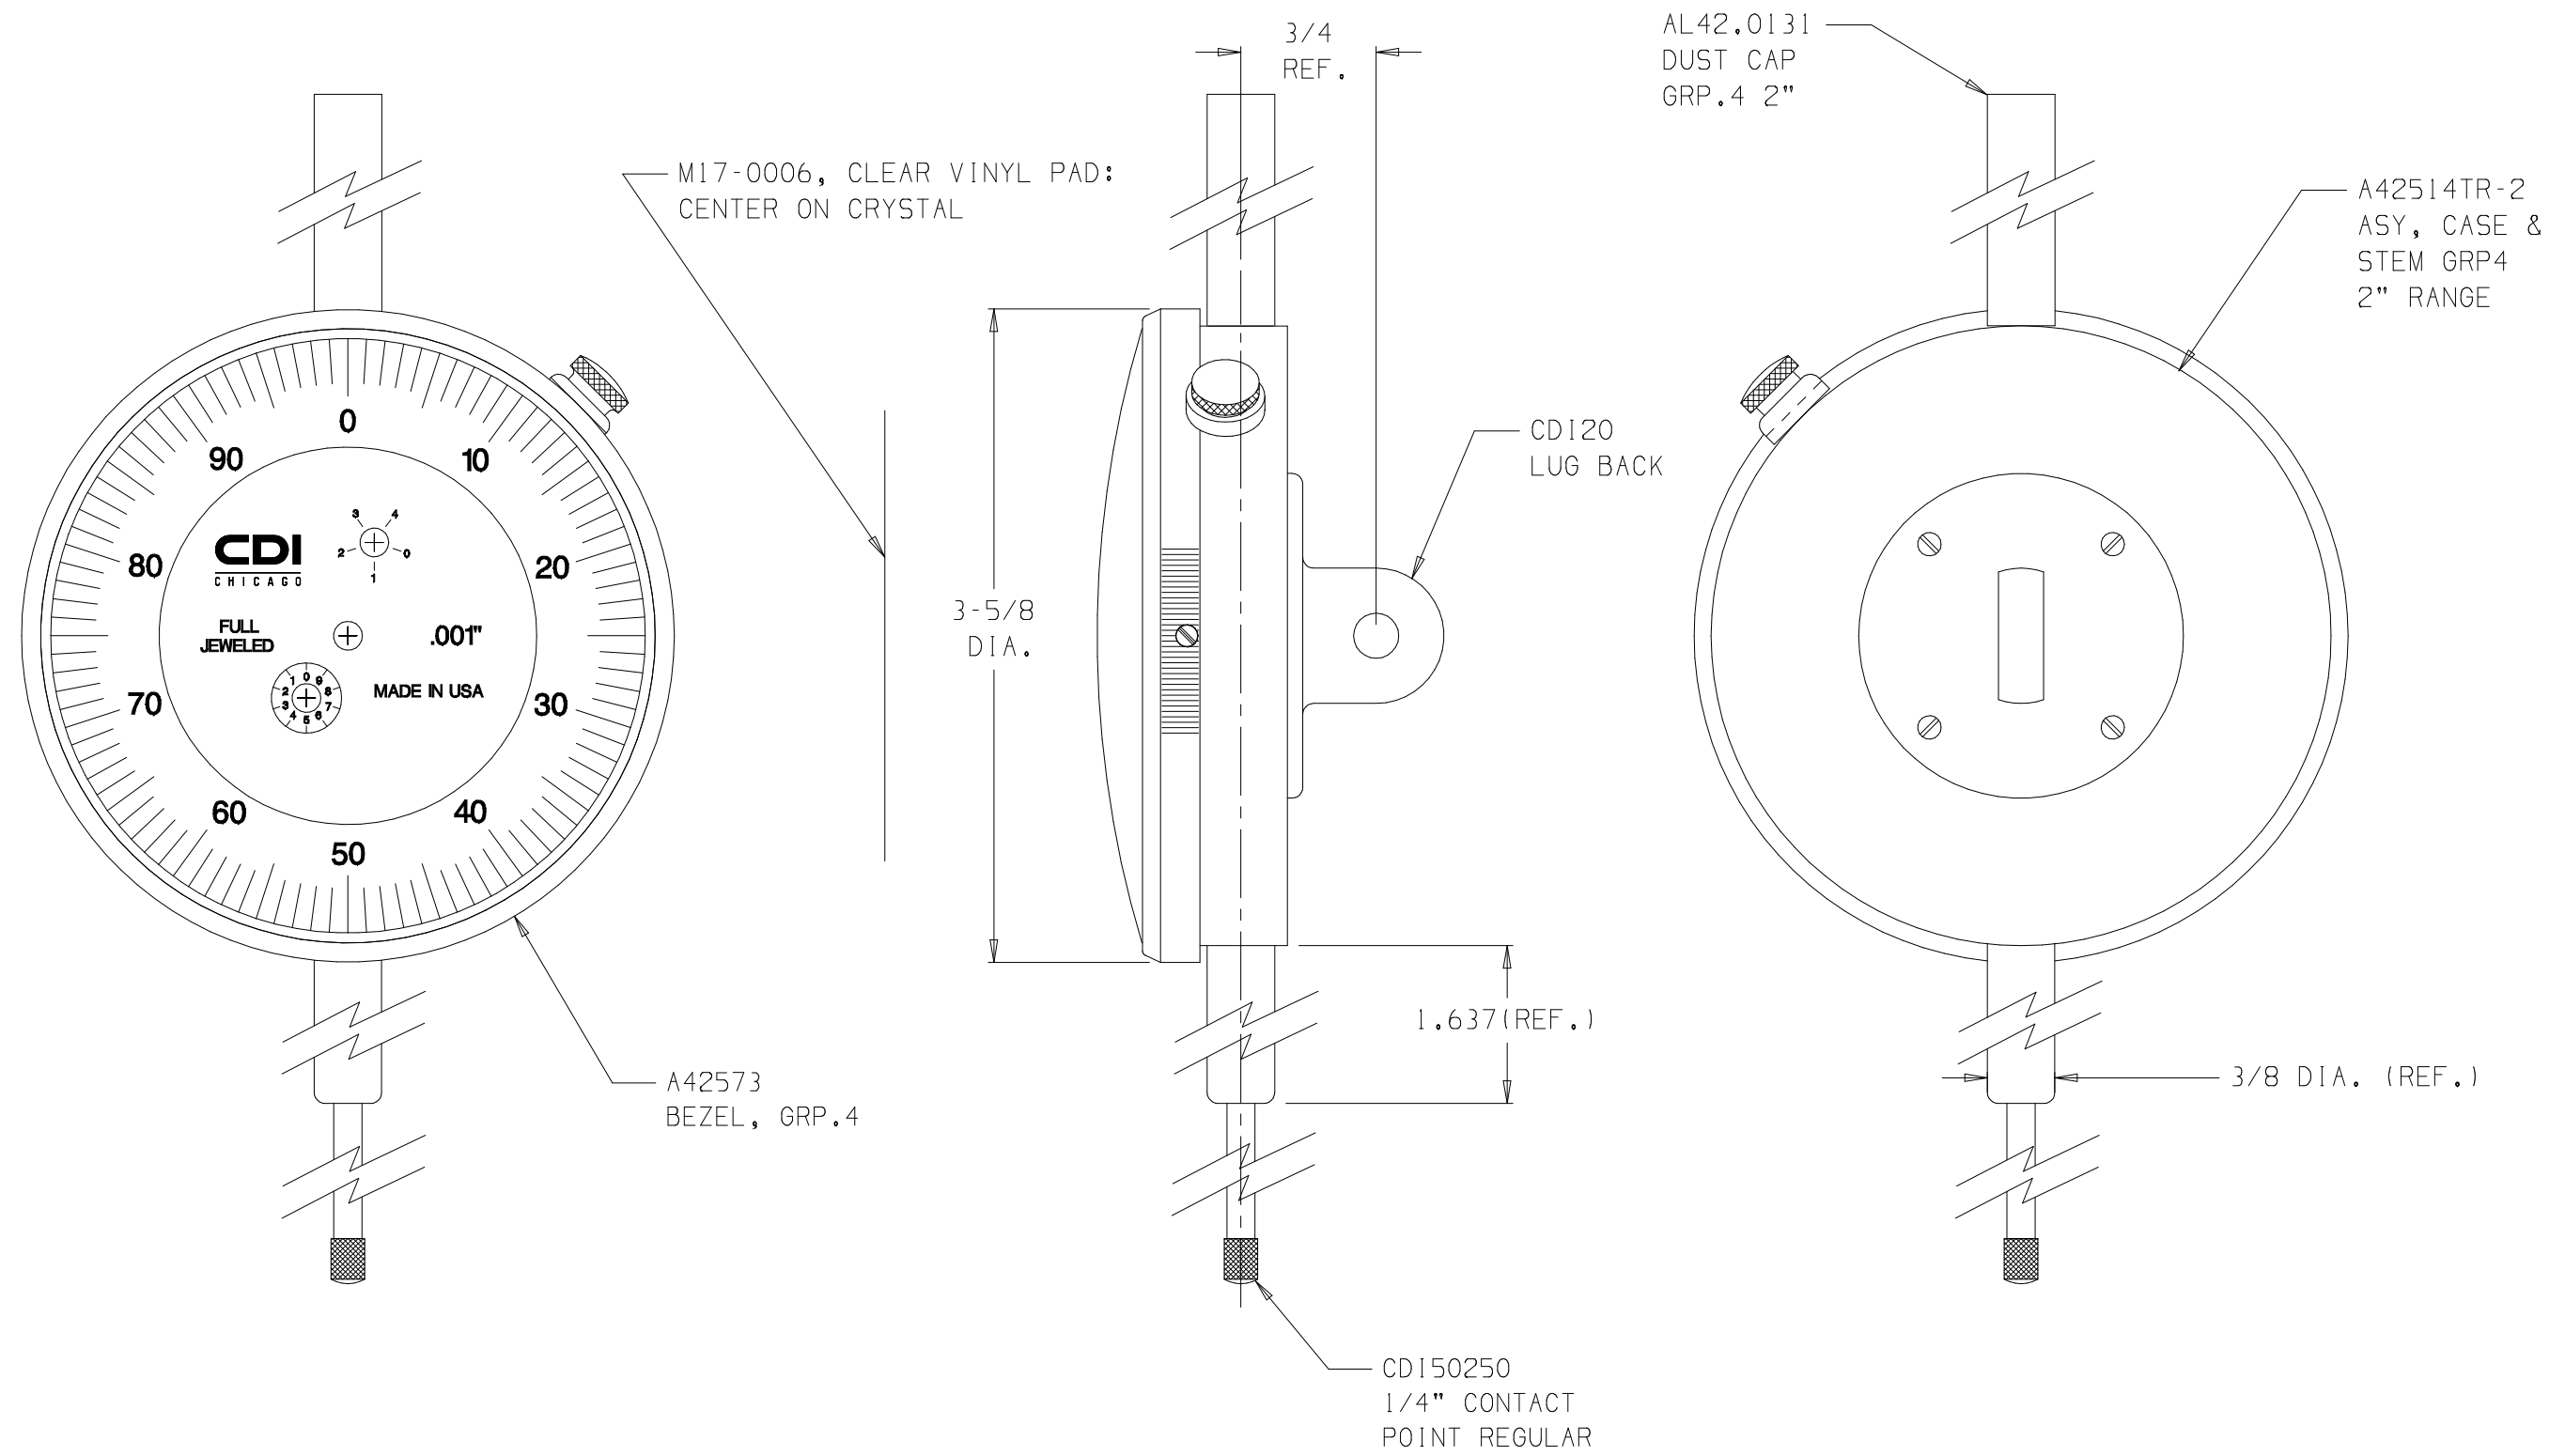

NOTE:
WHITE DIAL FACE WITH BLACK TEXT

46204CJ