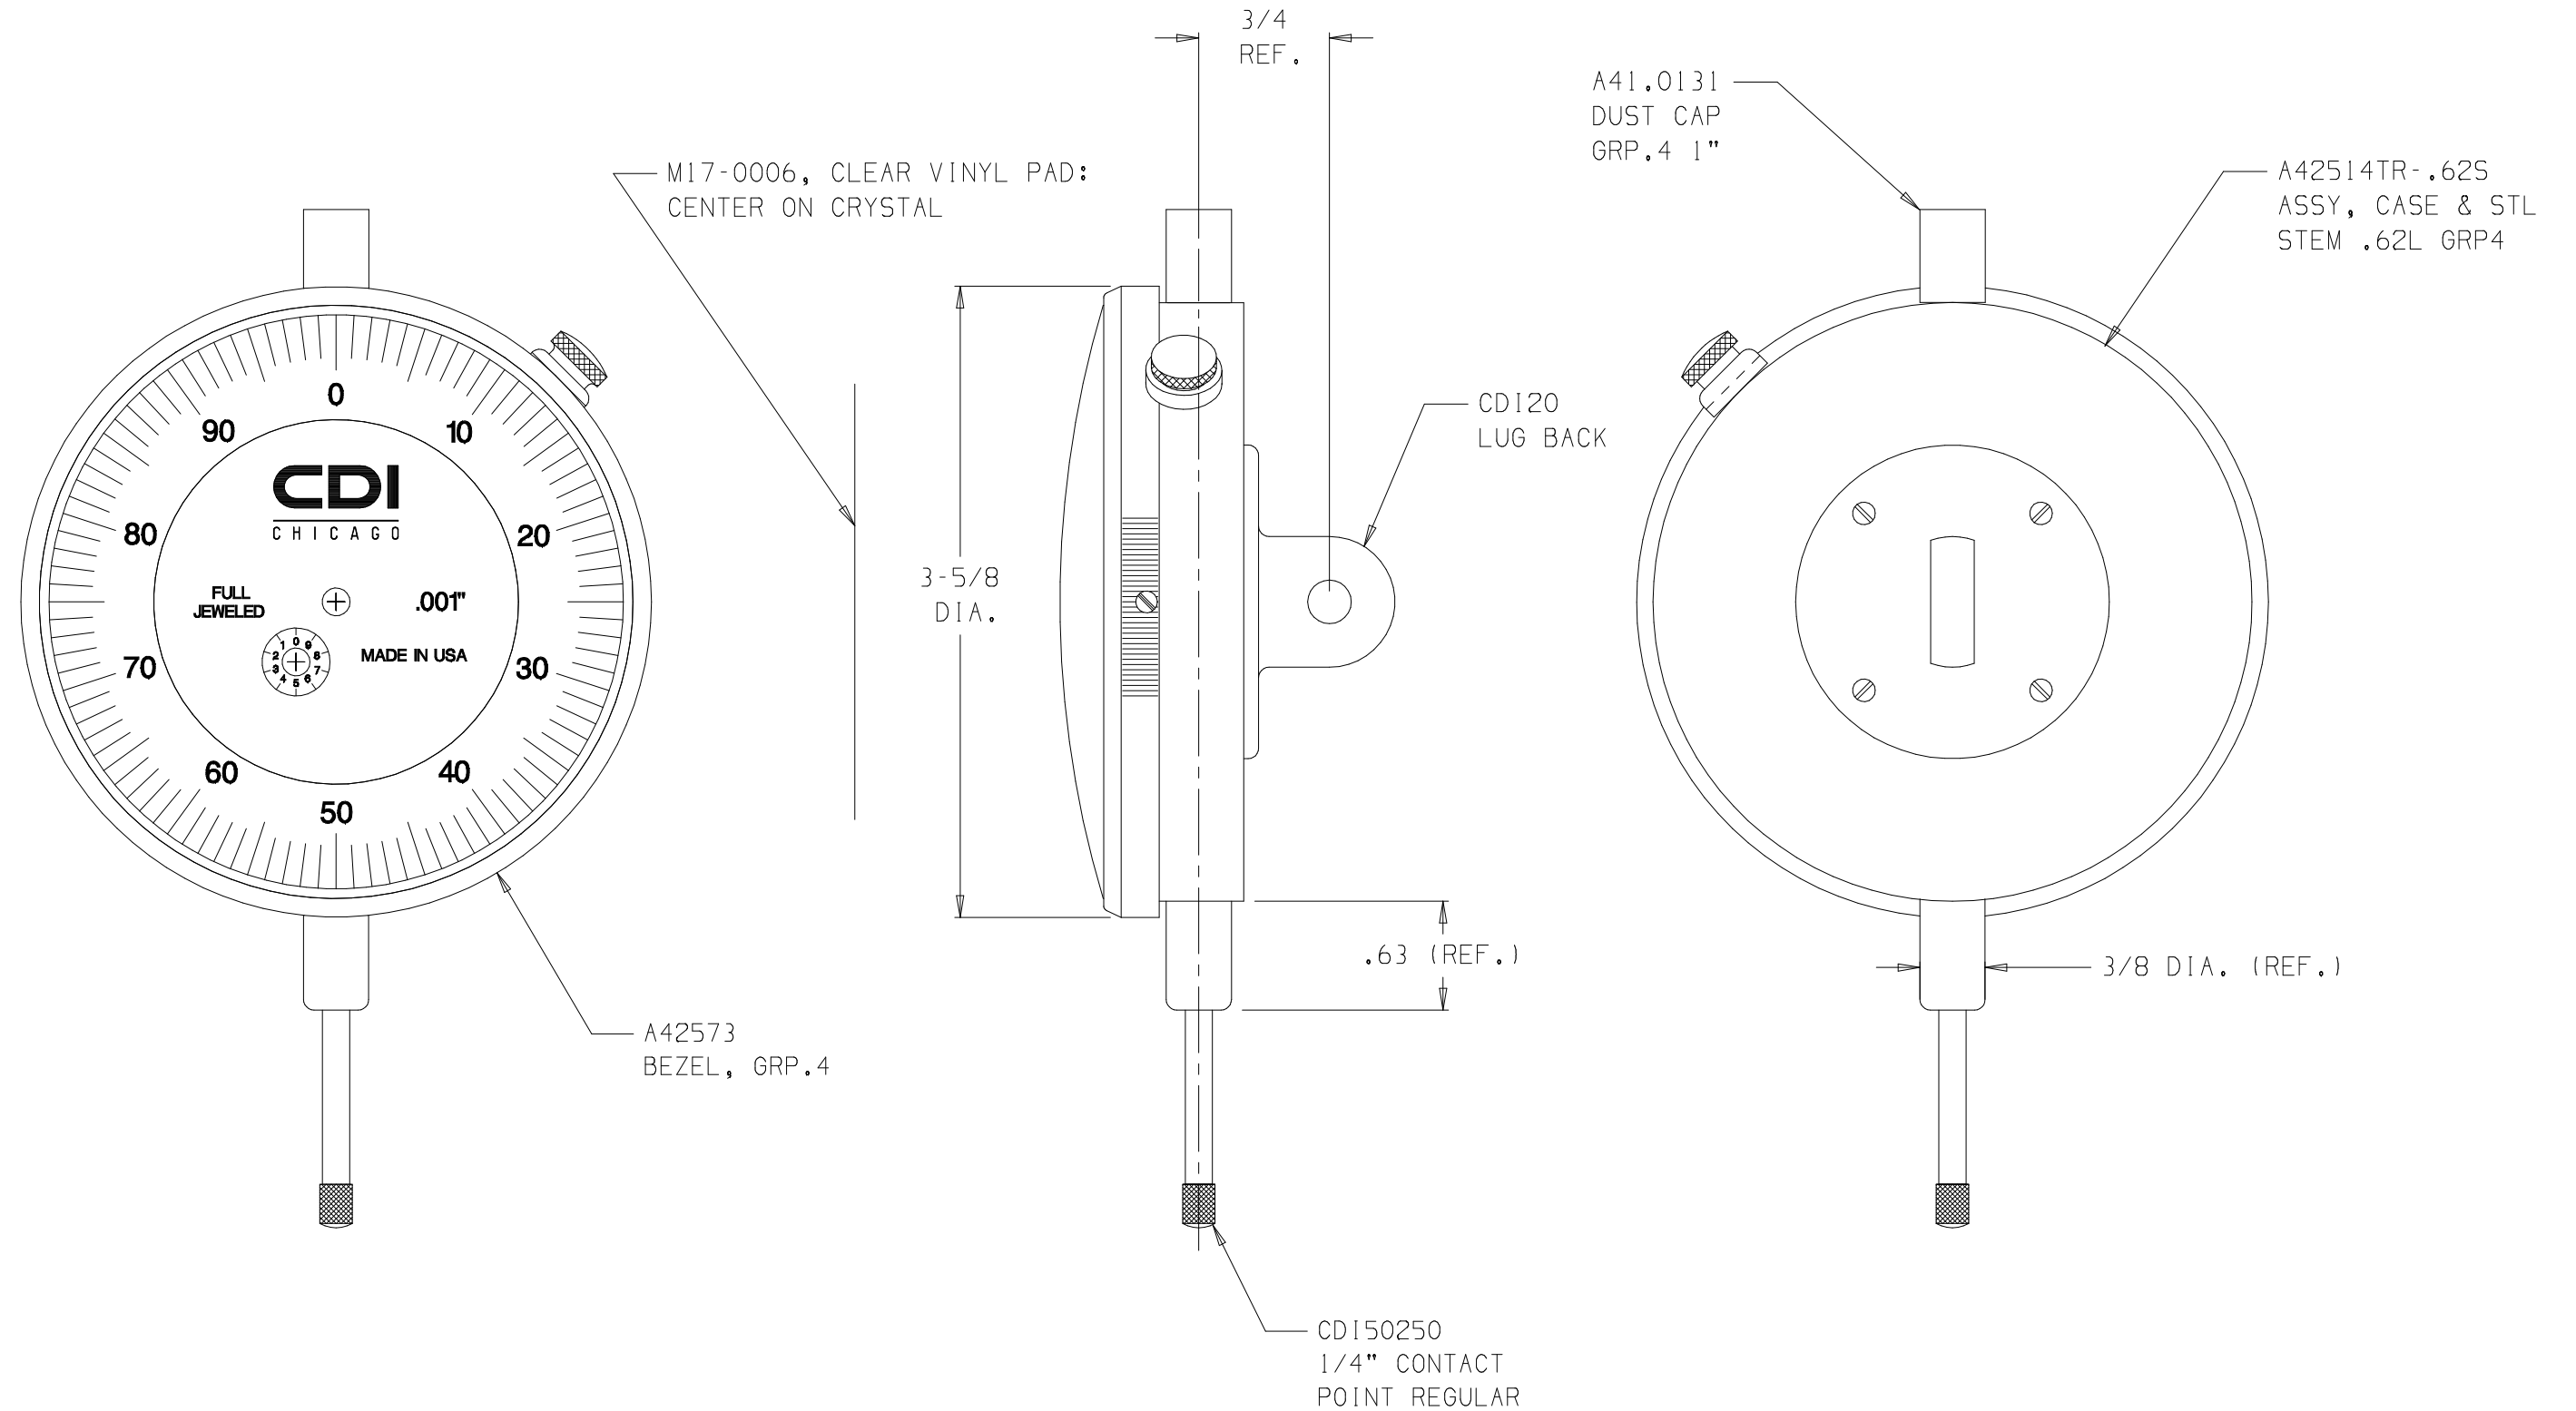

NOTE:  
WHITE DIAL FACE WITH BLACK TEXT

46104CJ