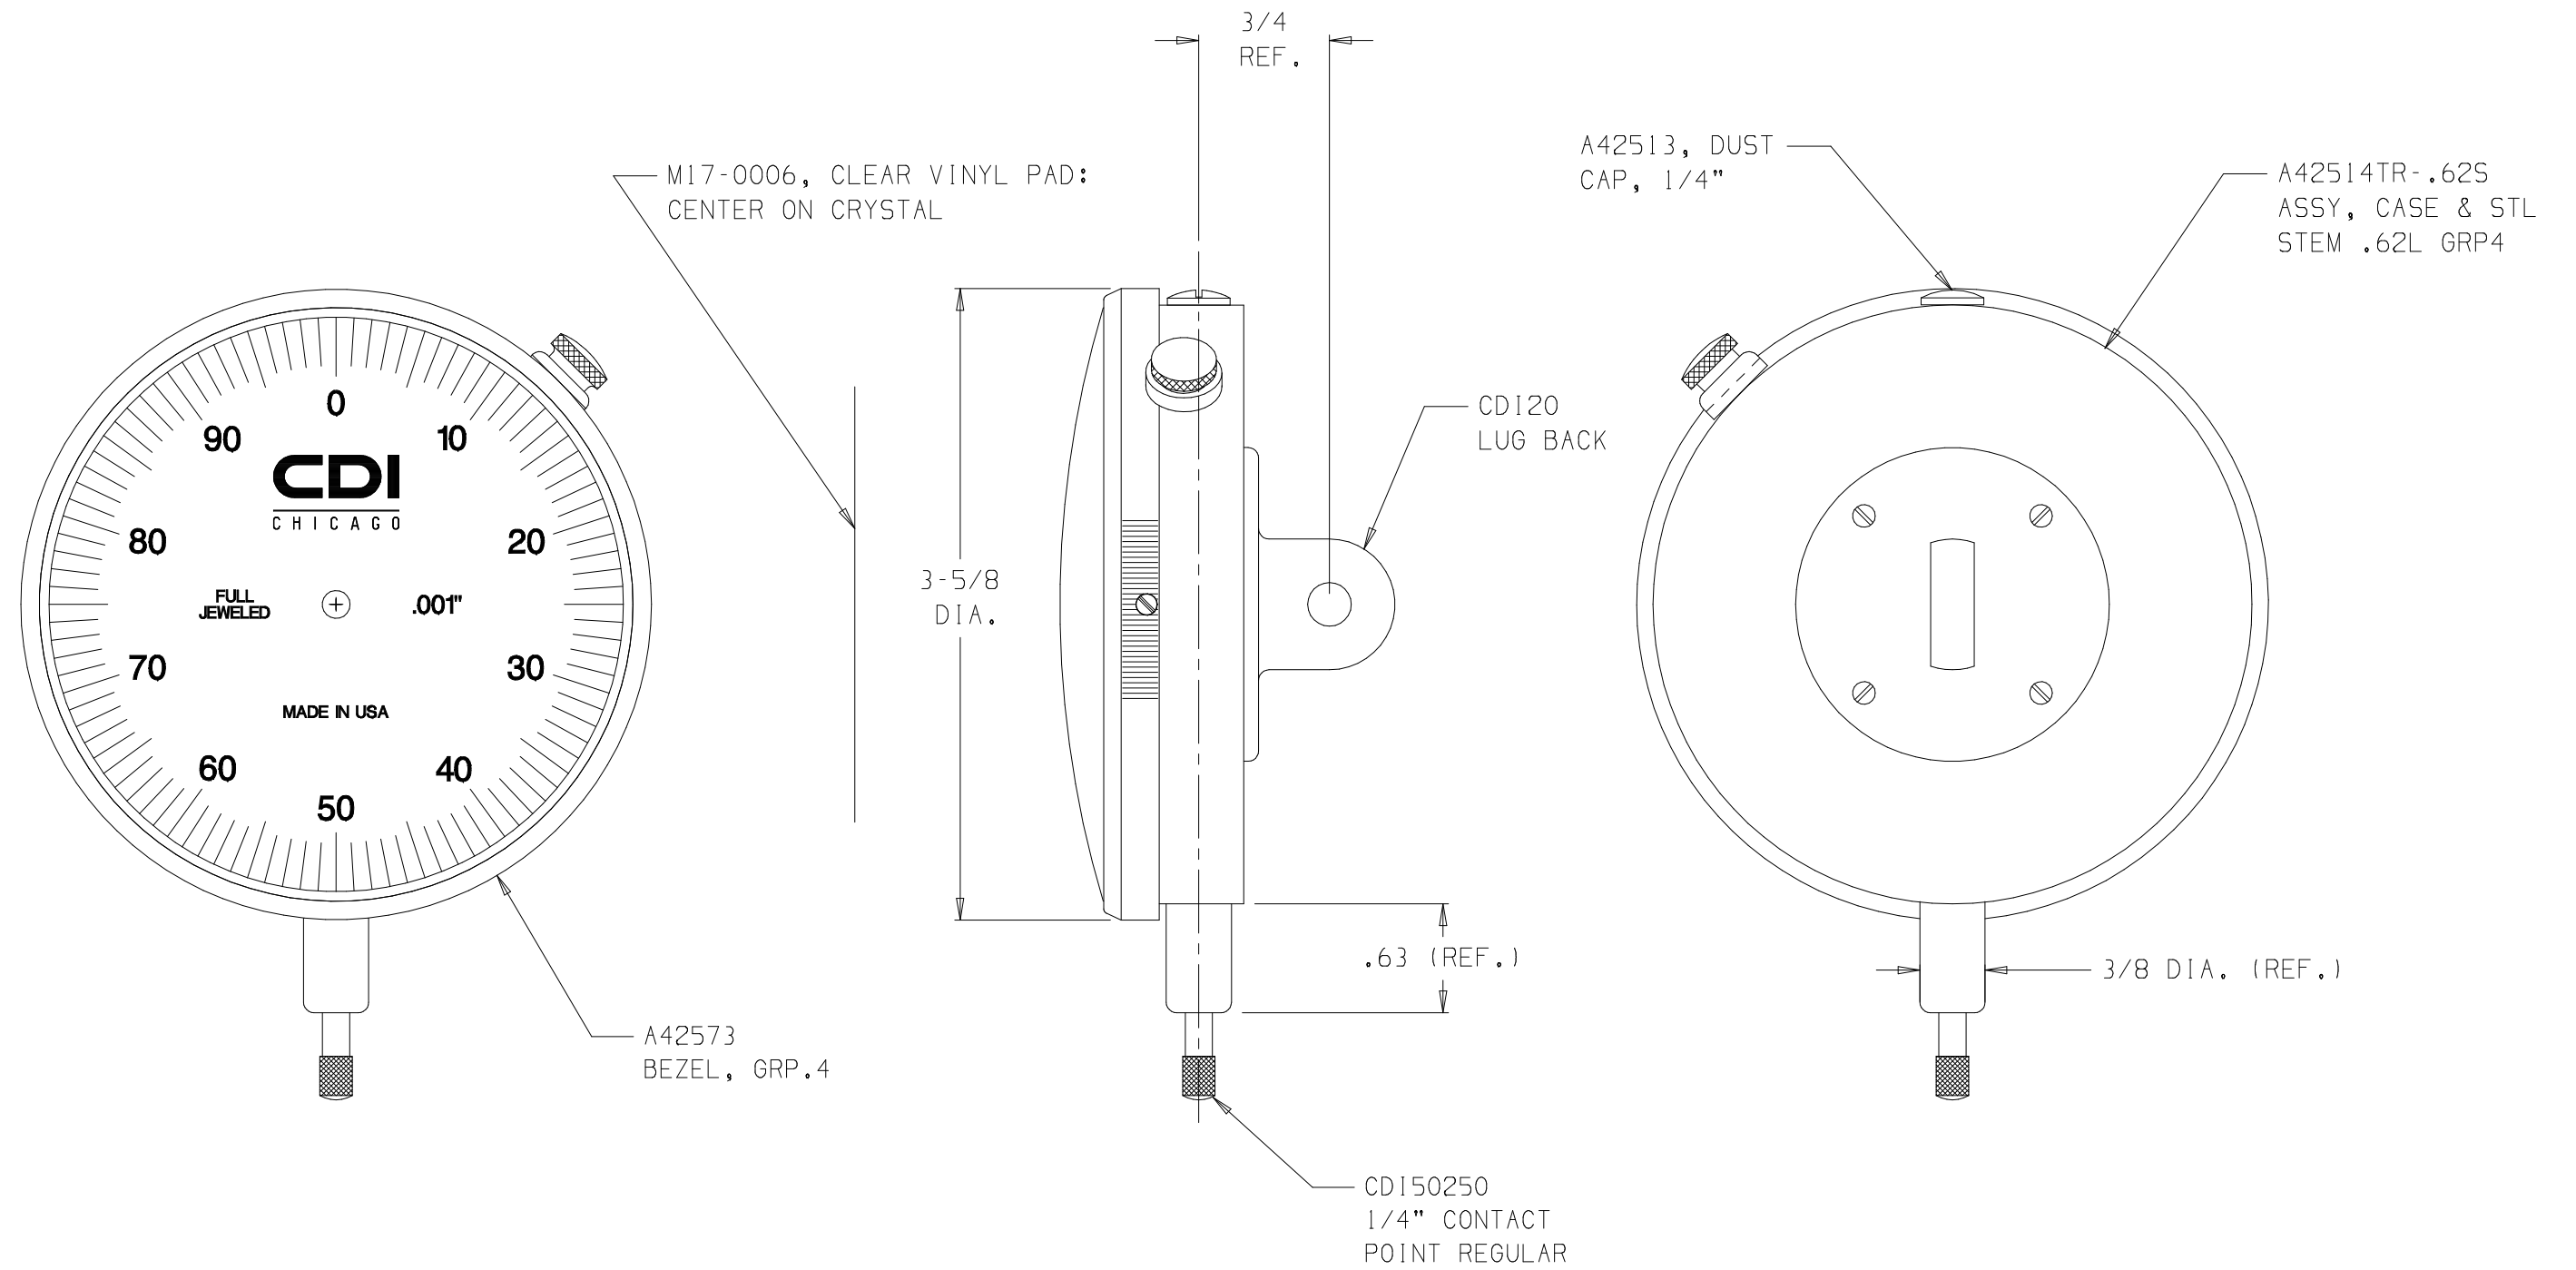

NOTE:
WHITE DIAL FACE WITH BLACK TEXT

42504CJ