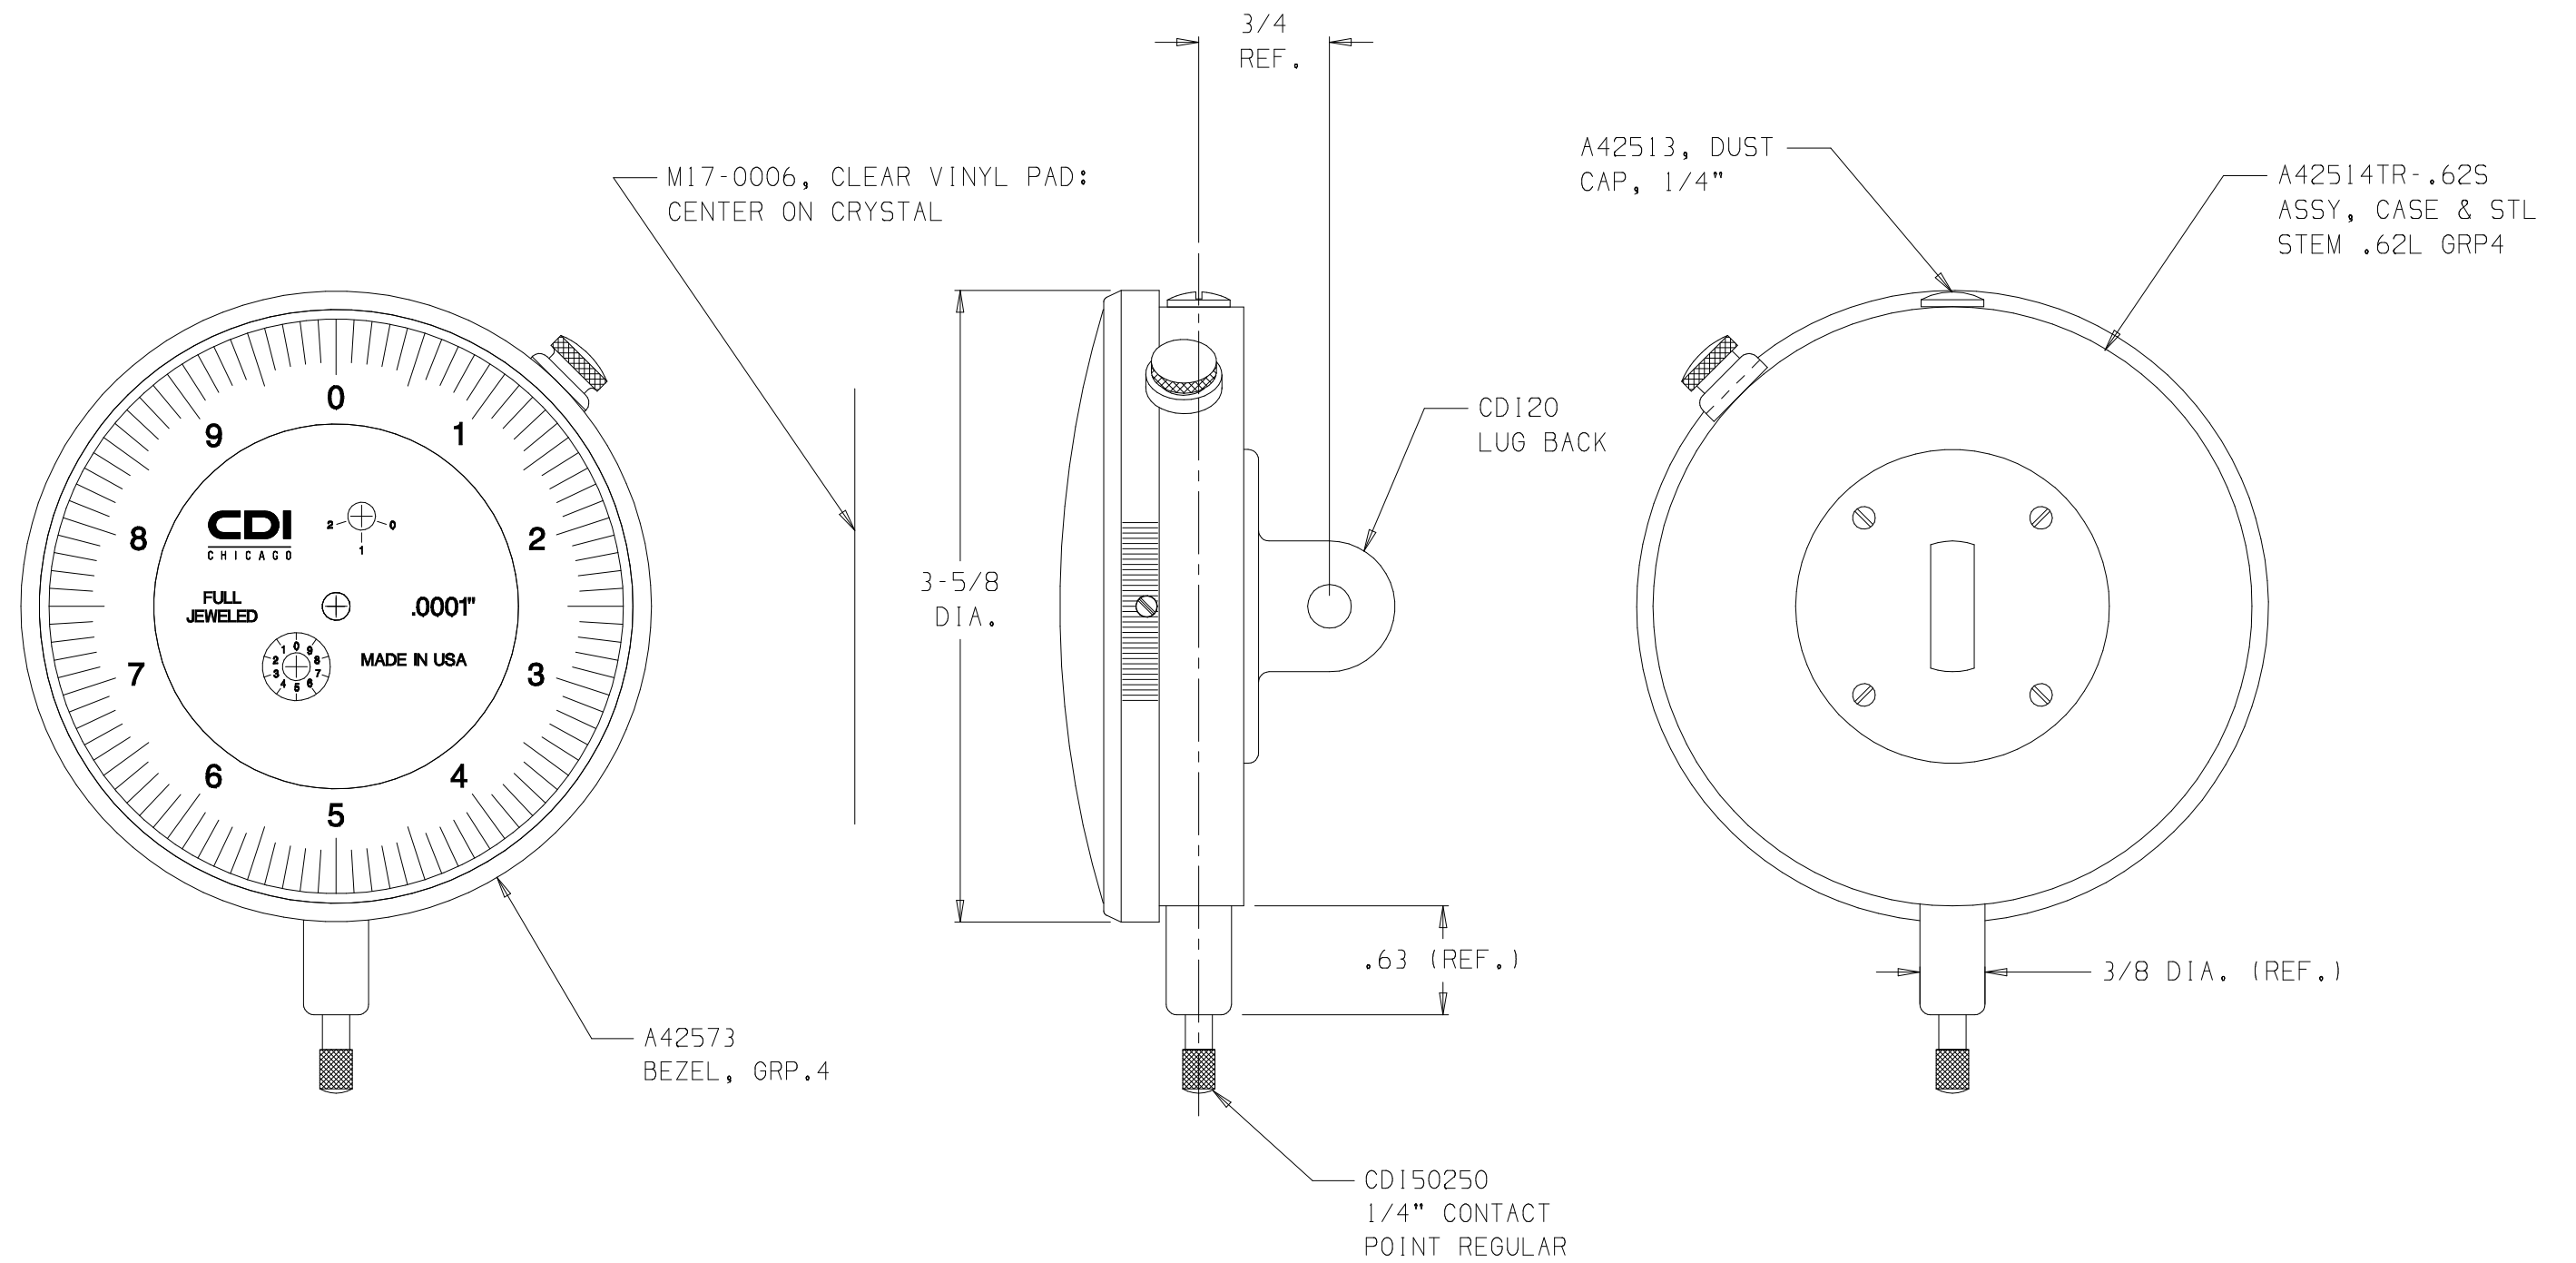

NOTE:
WHITE DIAL FACE WITH BLACK TEXT

42001CJ