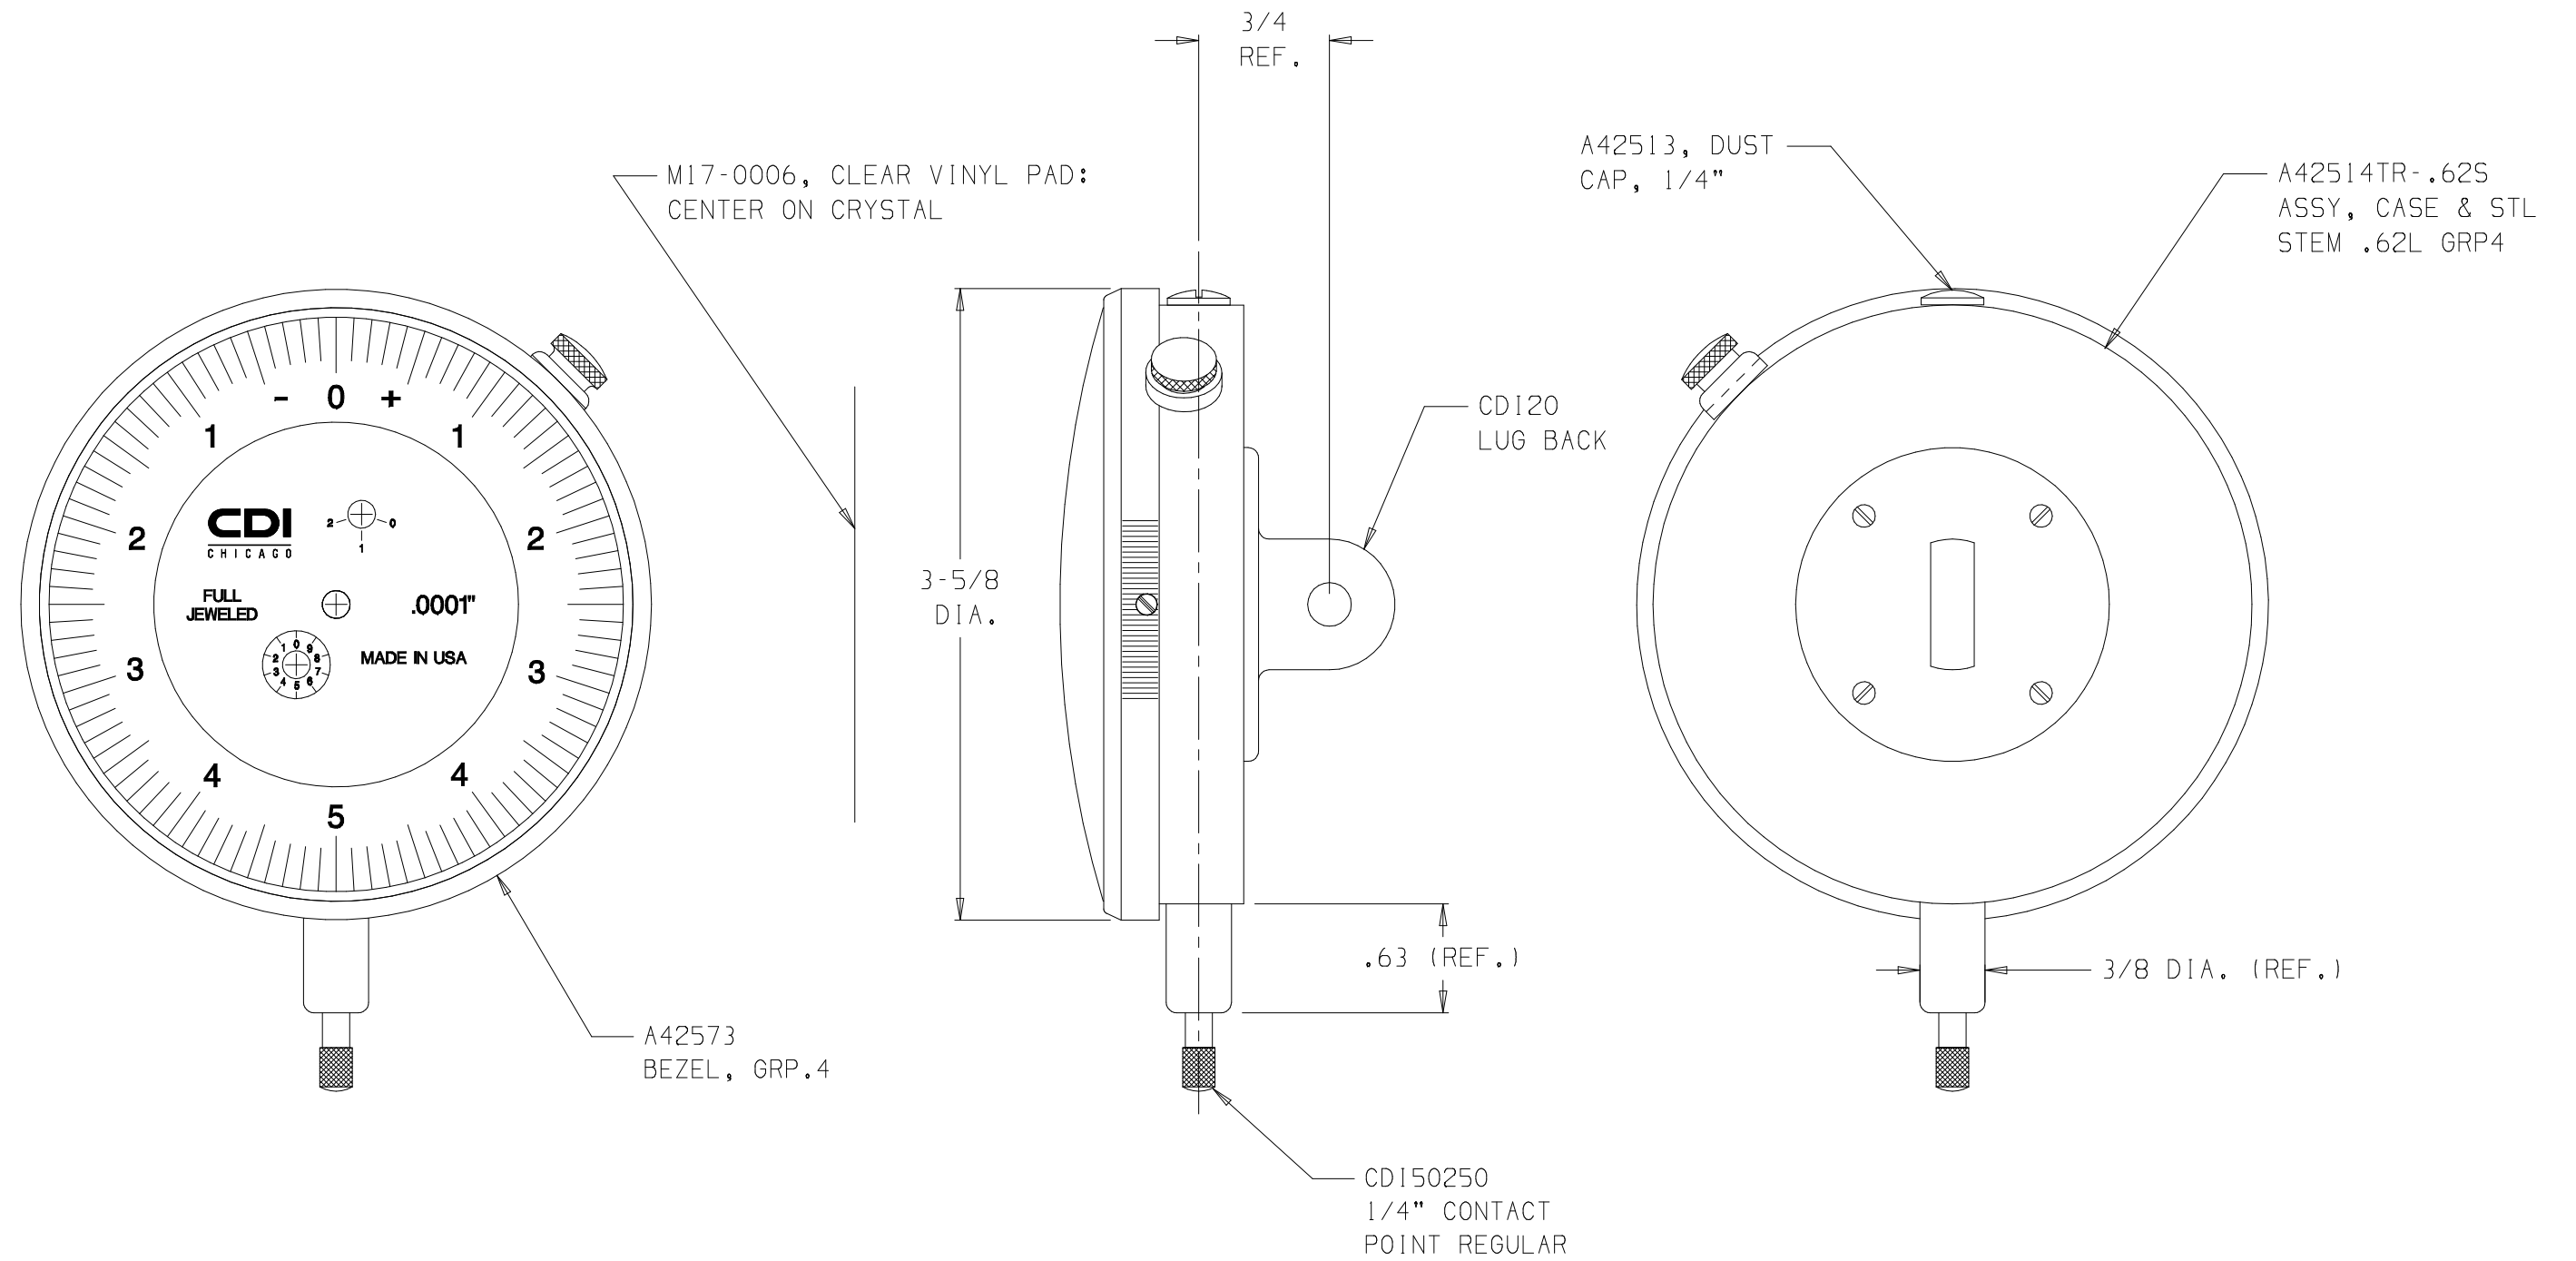

NOTE:
WHITE DIAL FACE WITH BLACK TEXT

42001BJ