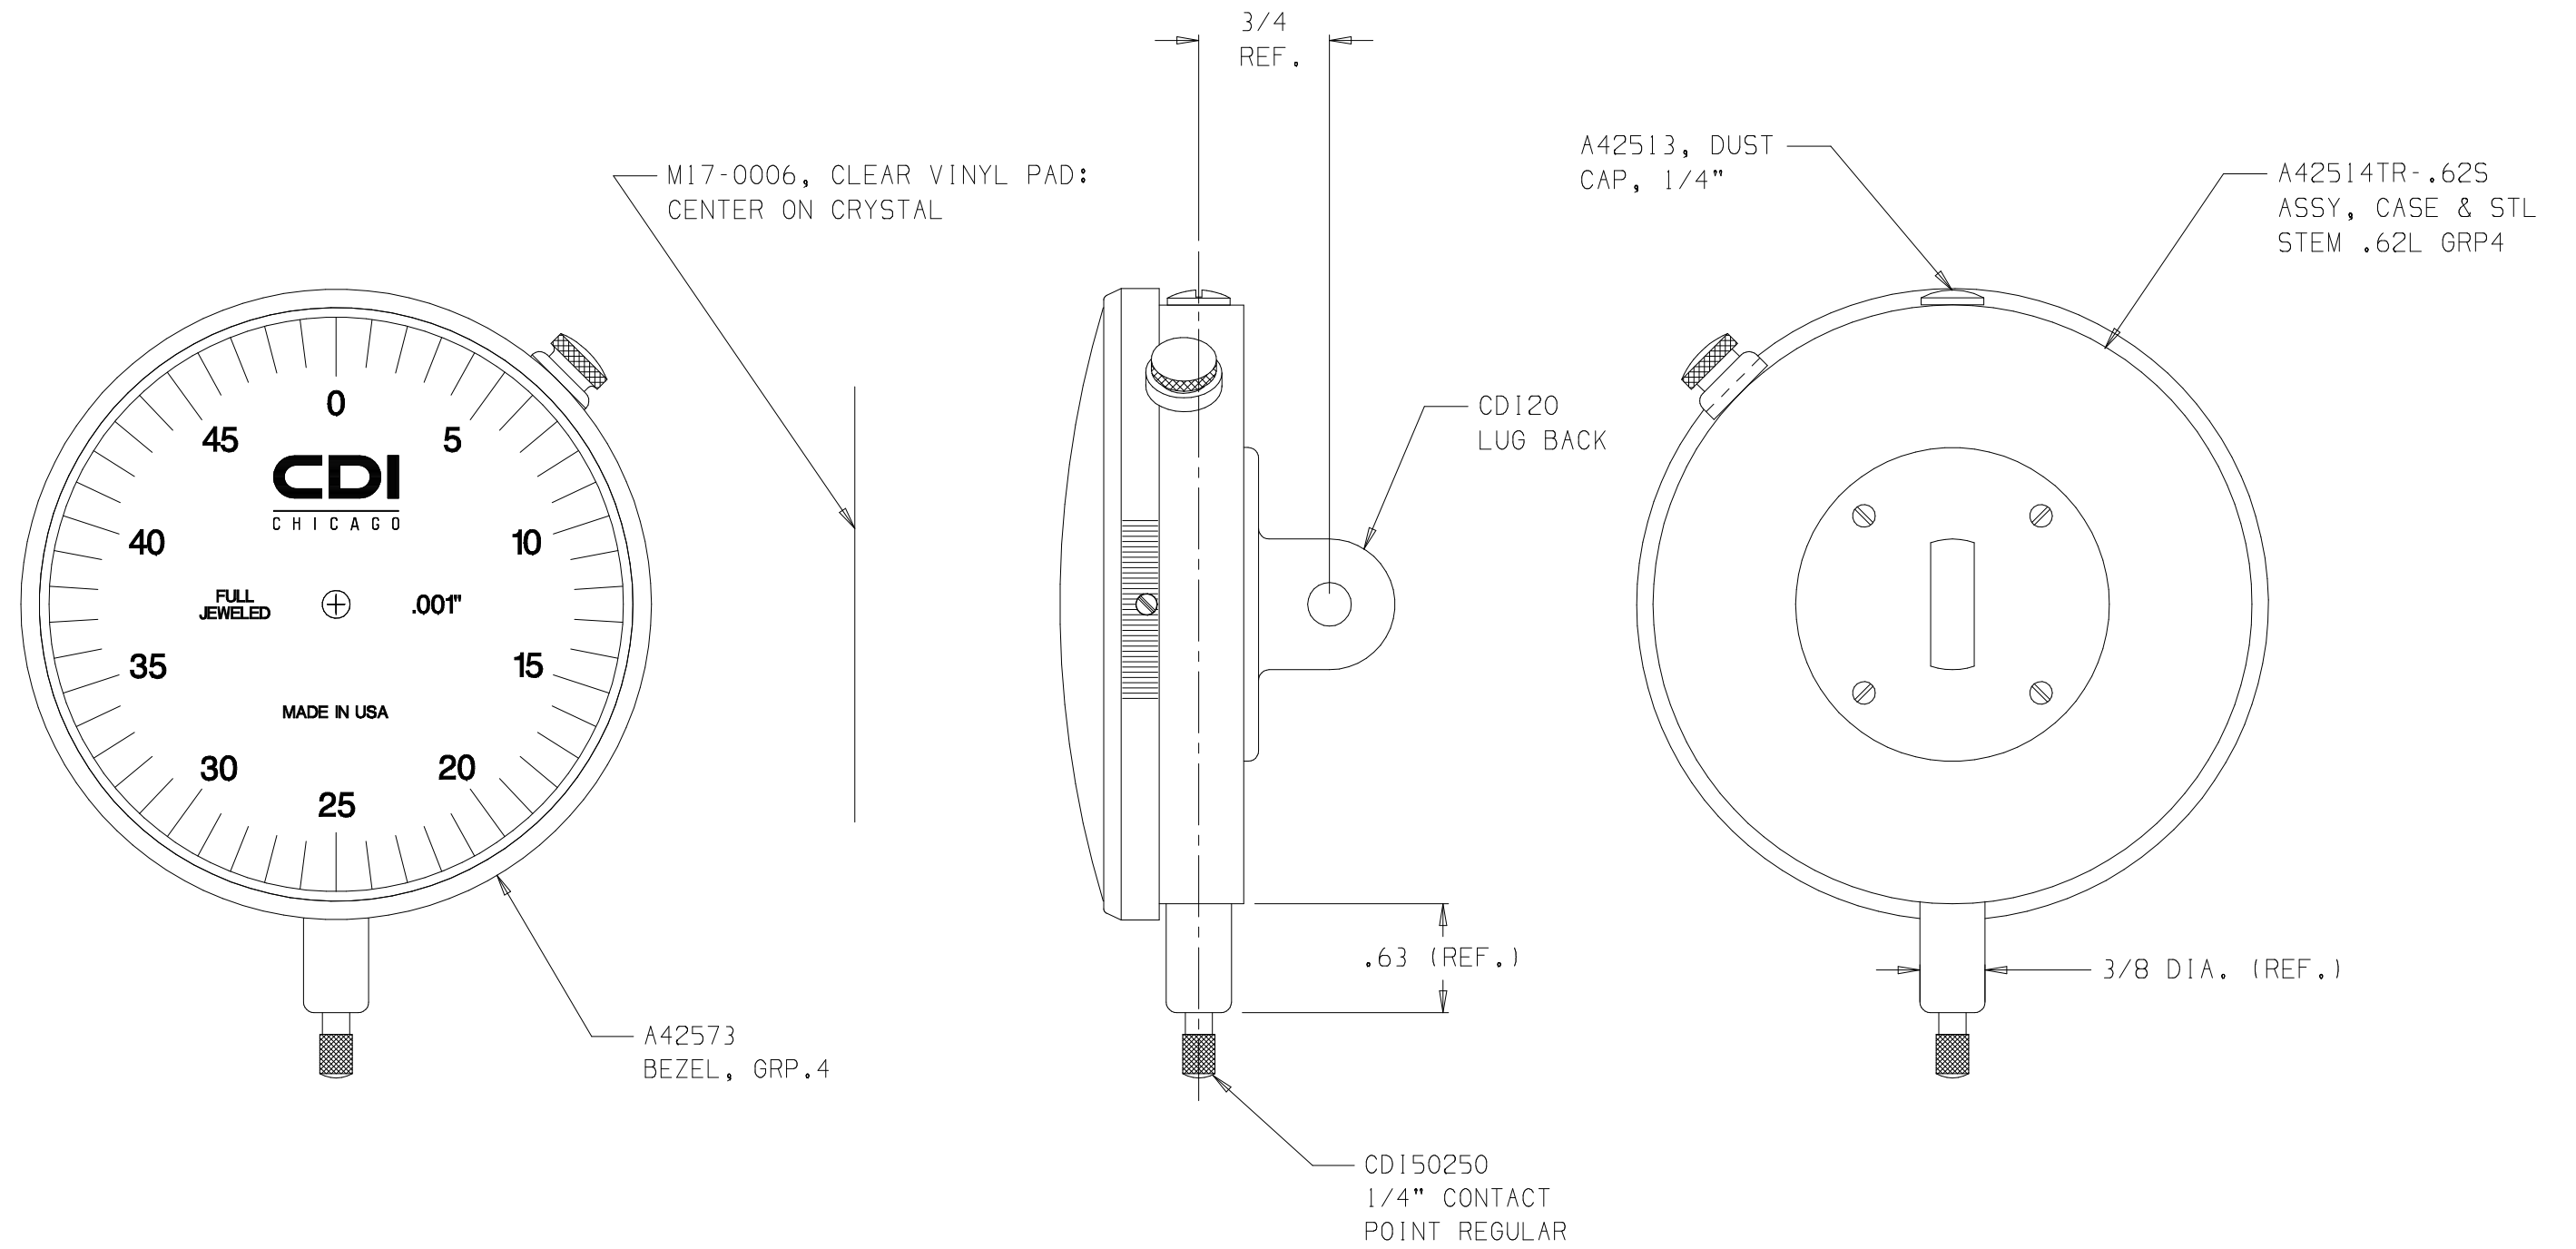

NOTE:  
WHITE DIAL FACE WITH BLACK TEXT

41254CJ