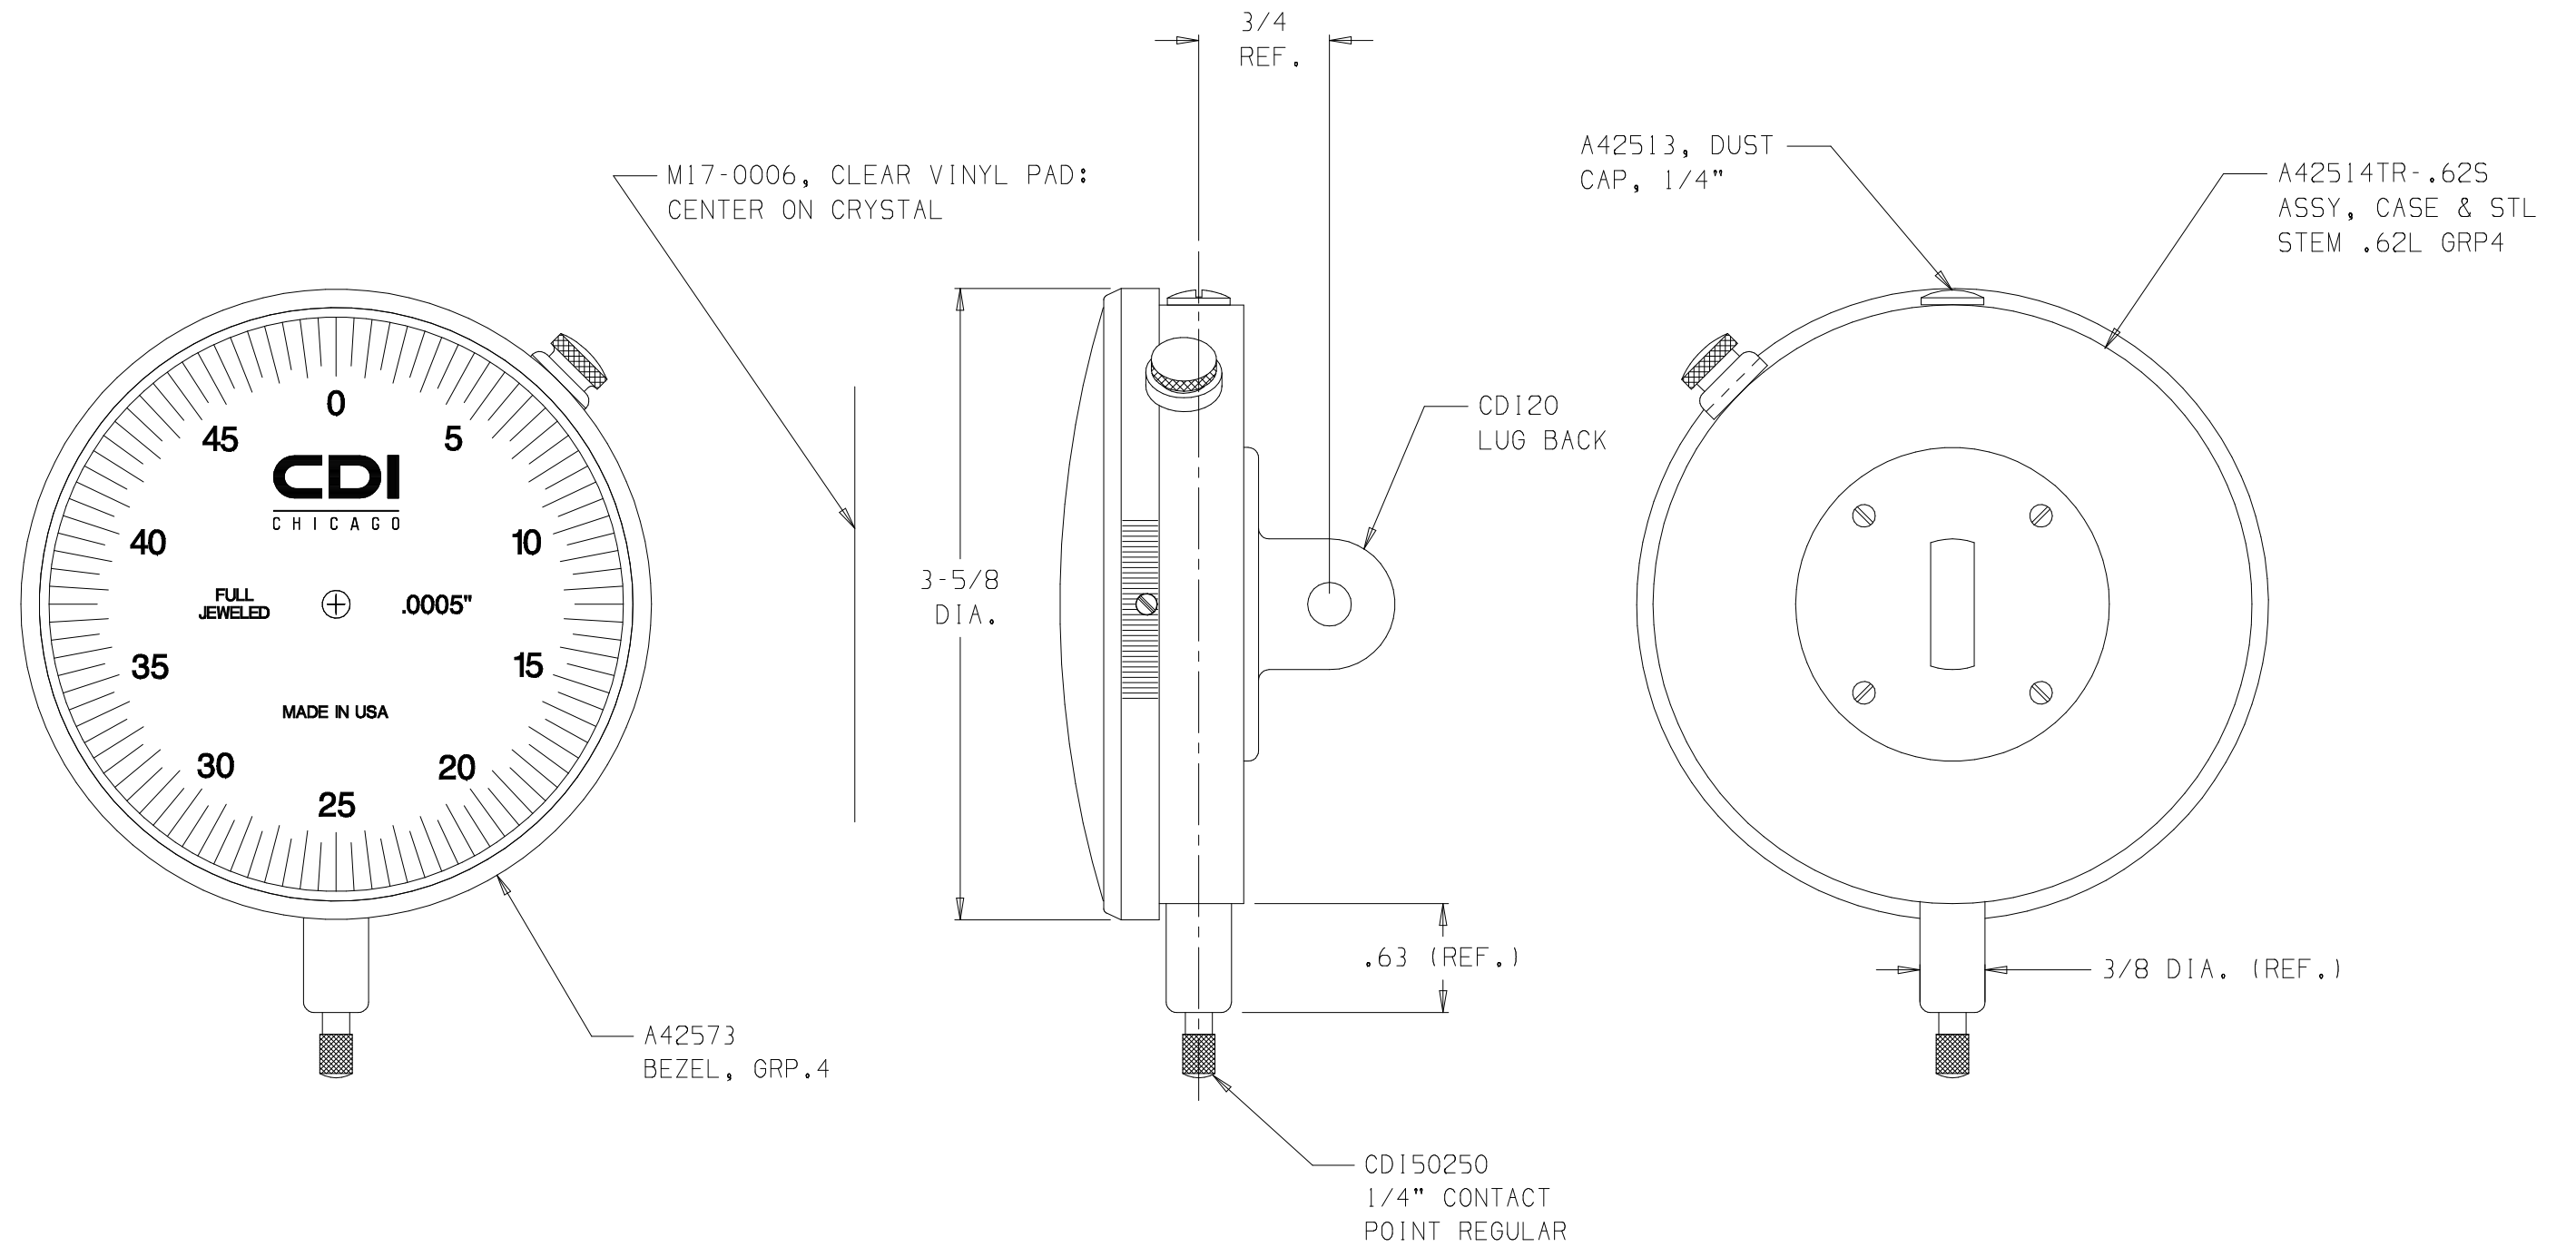

NOTE:  
WHITE DIAL FACE WITH BLACK TEXT

41253CJ