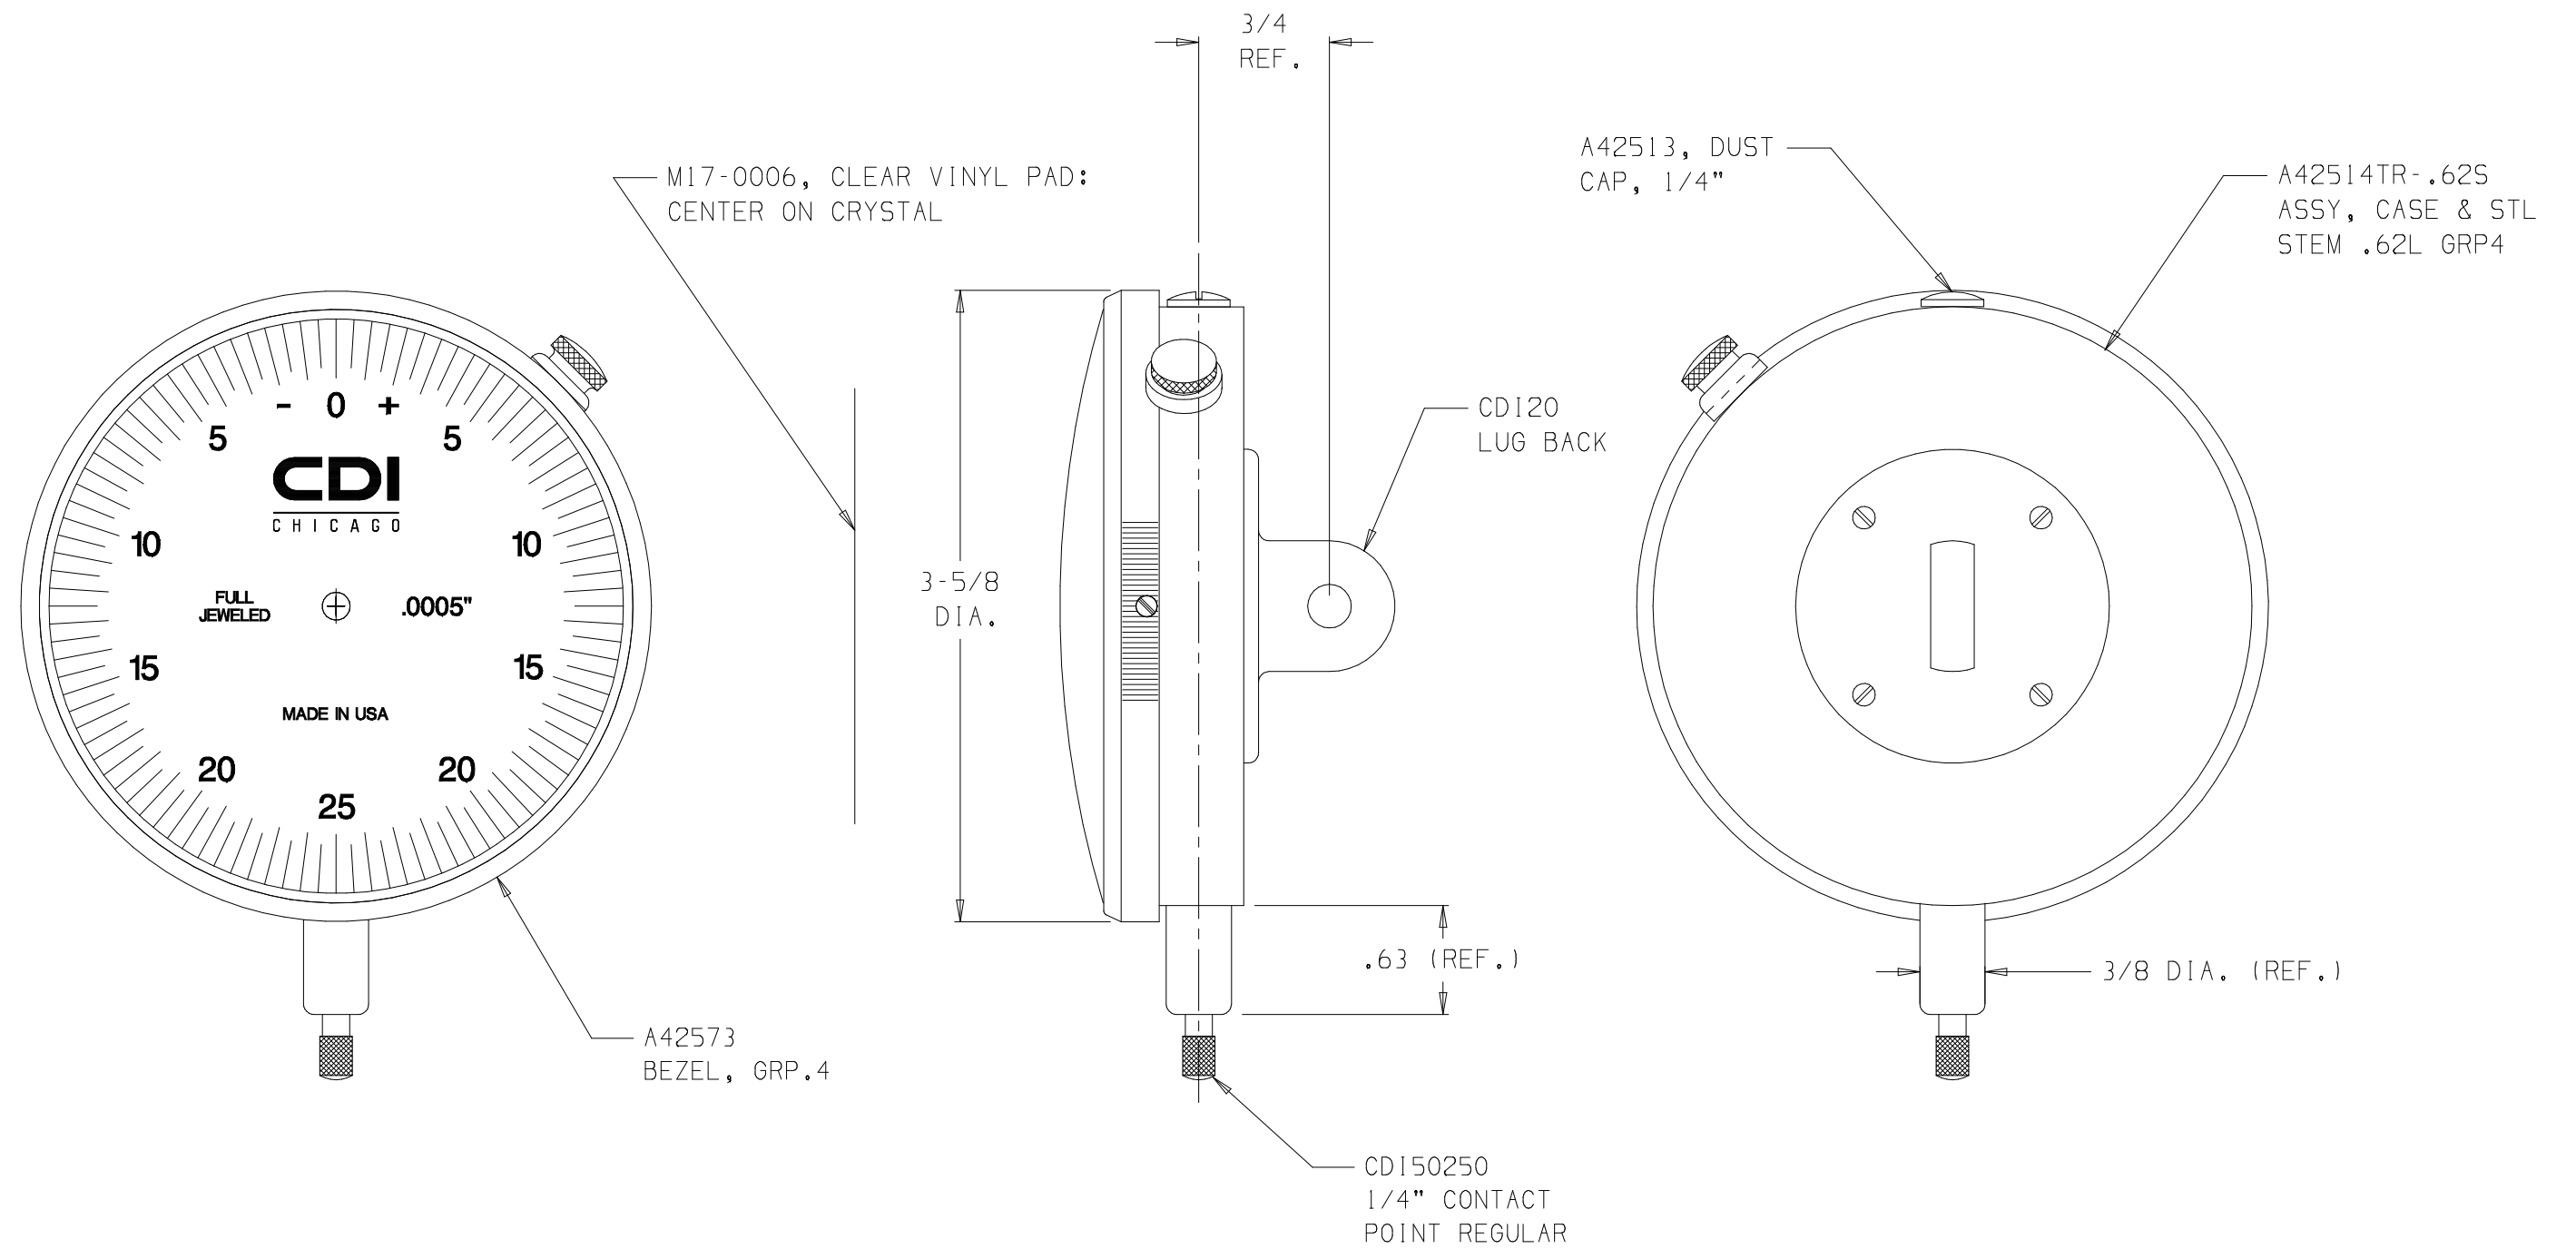

NOTE:
WHITE DIAL FACE WITH BLACK TEXT

41253BJ