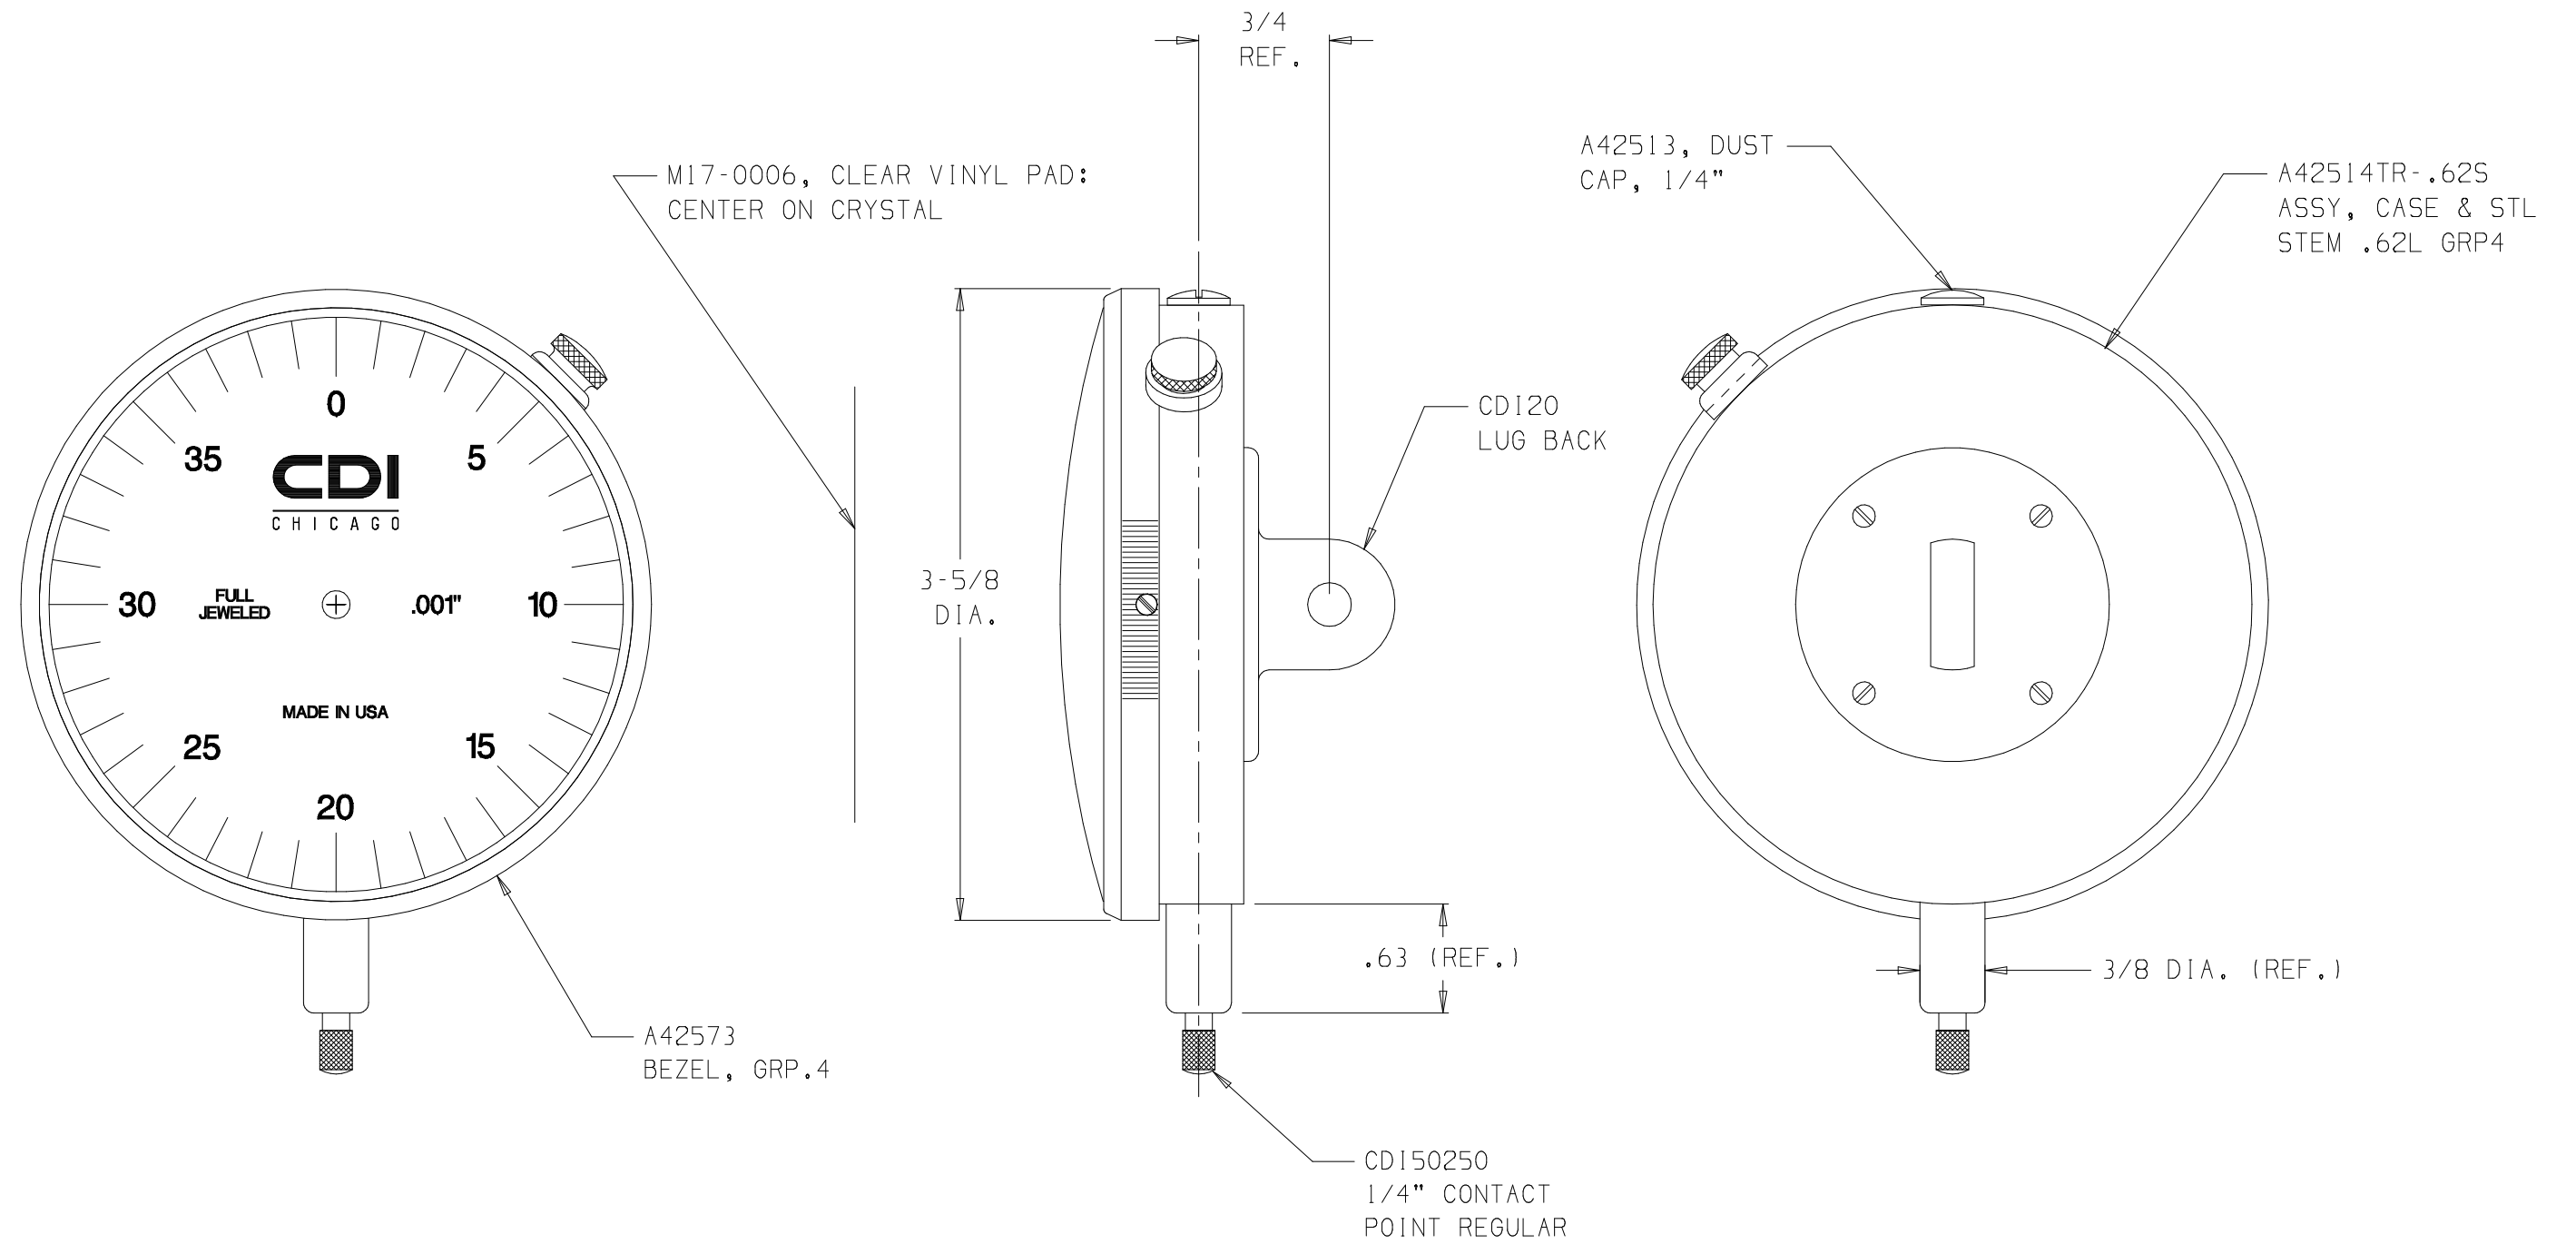

NOTE:  
WHITE DIAL FACE WITH BLACK TEXT

41004CJ