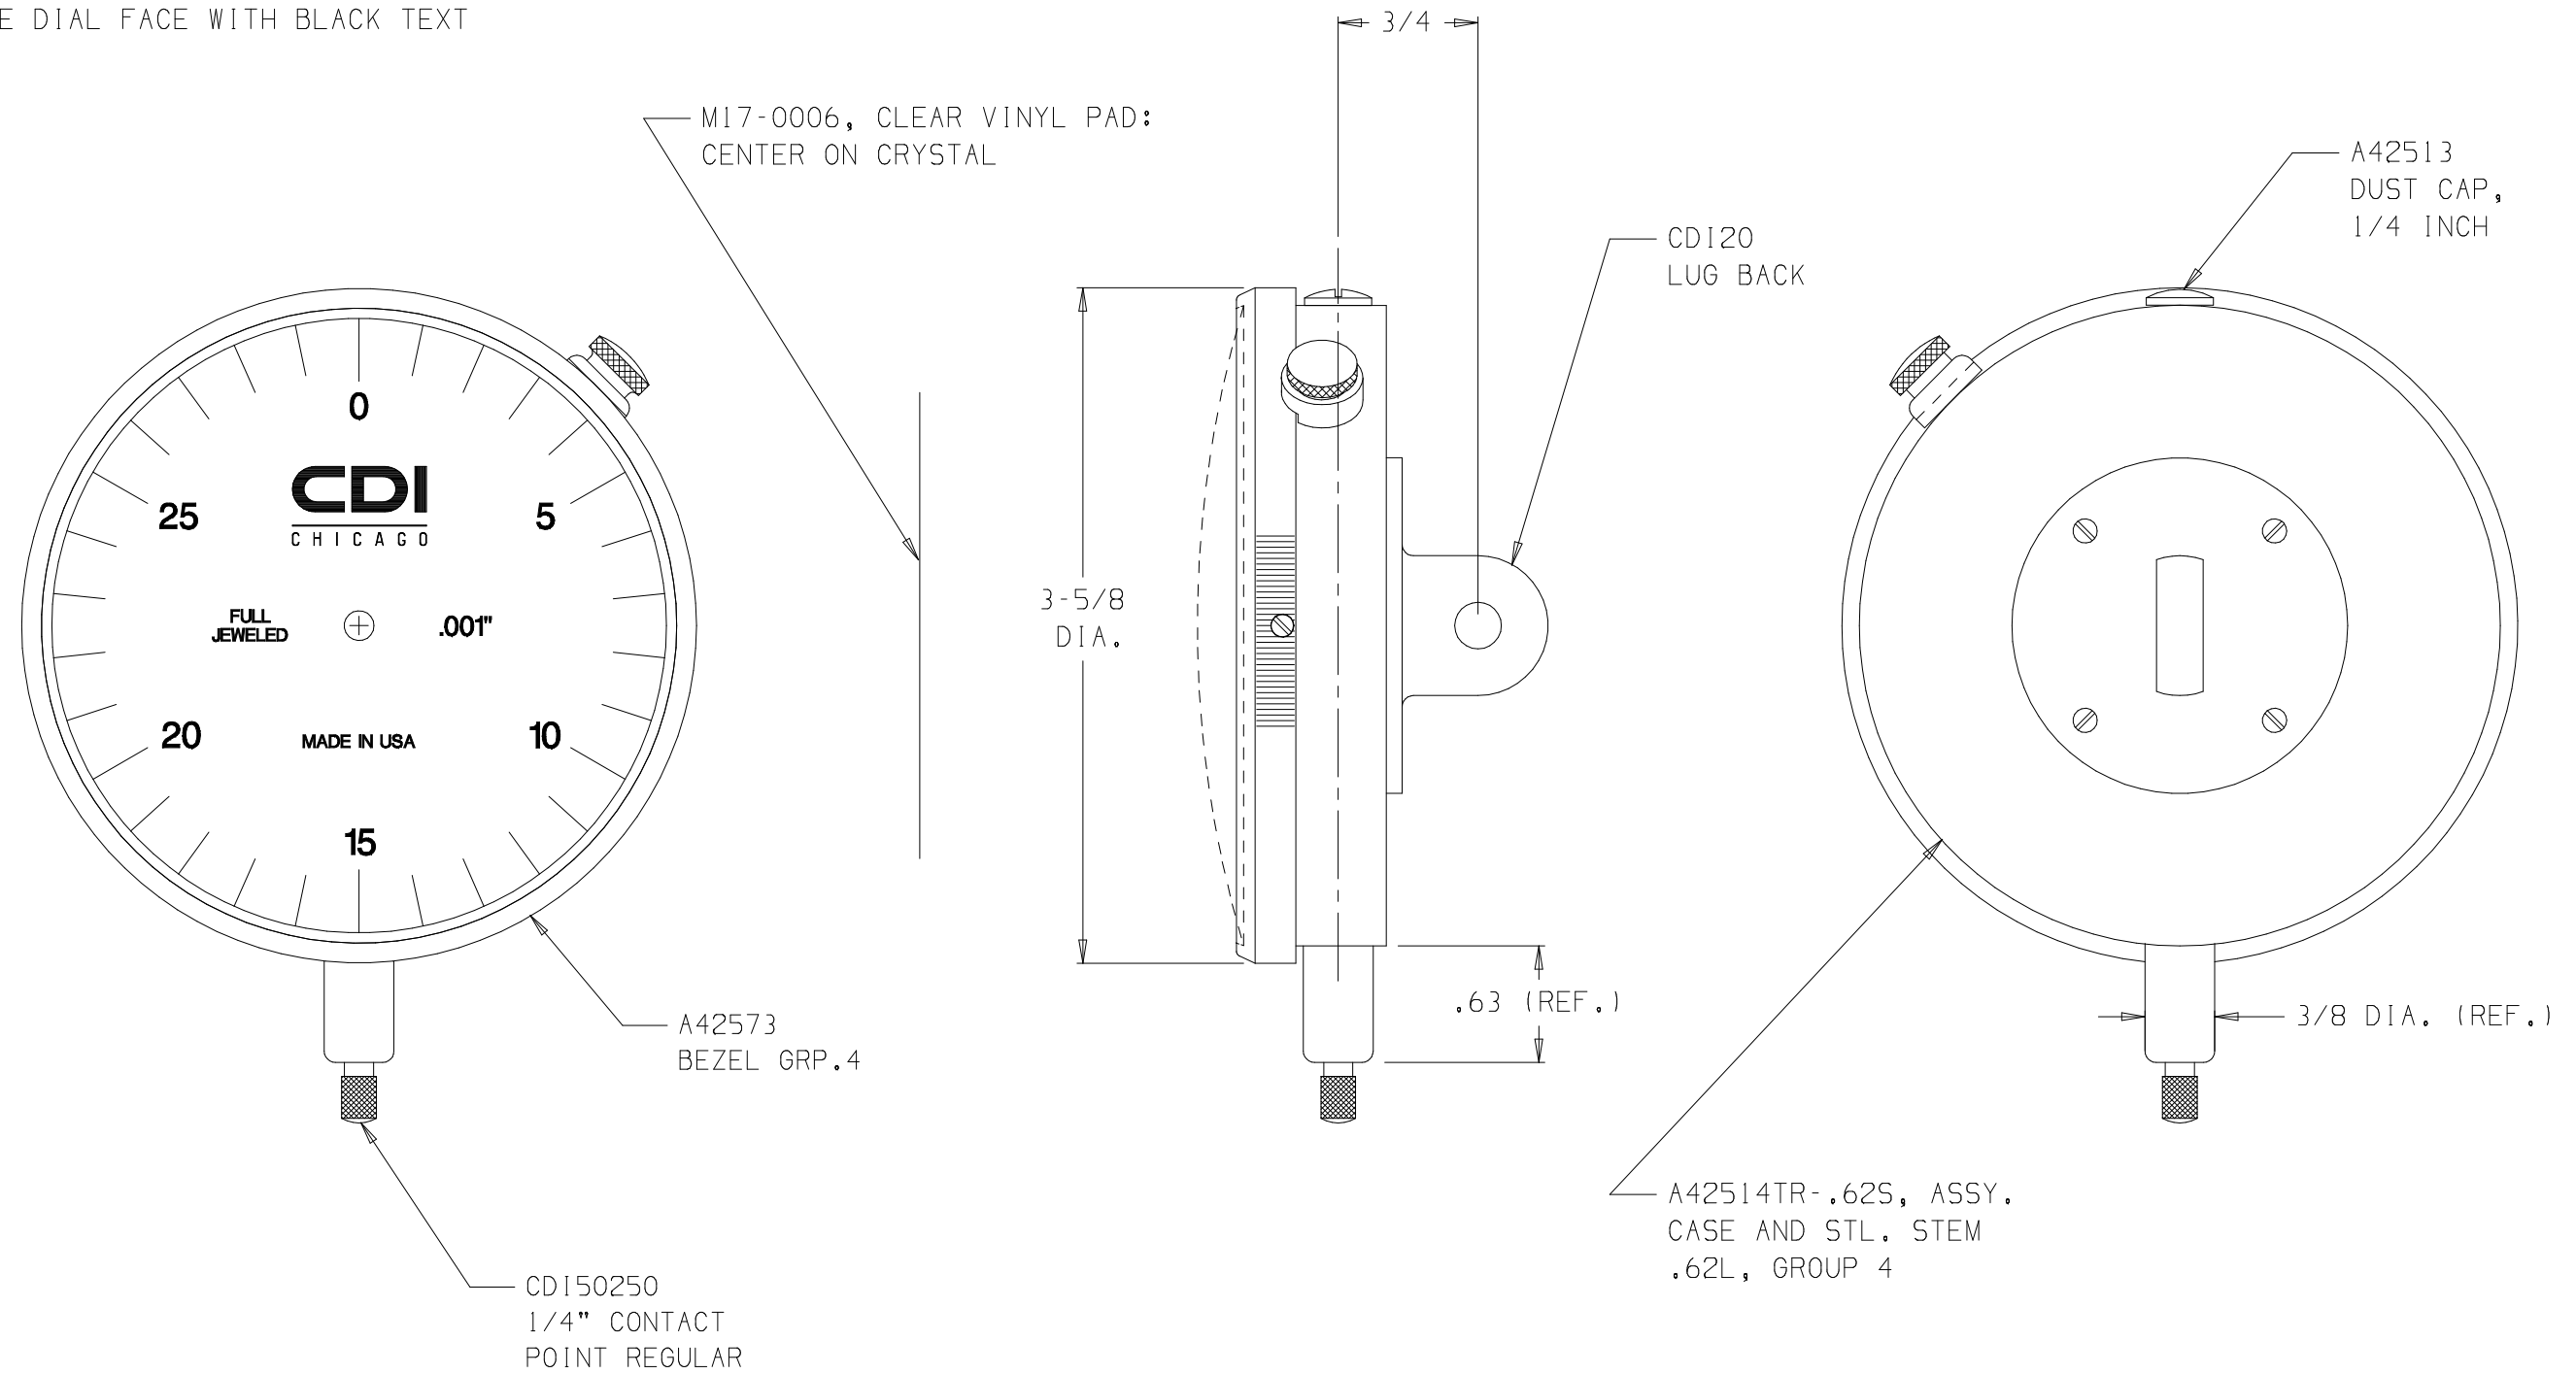

NOTE:  
WHITE DIAL FACE WITH BLACK TEXT

40754CJ