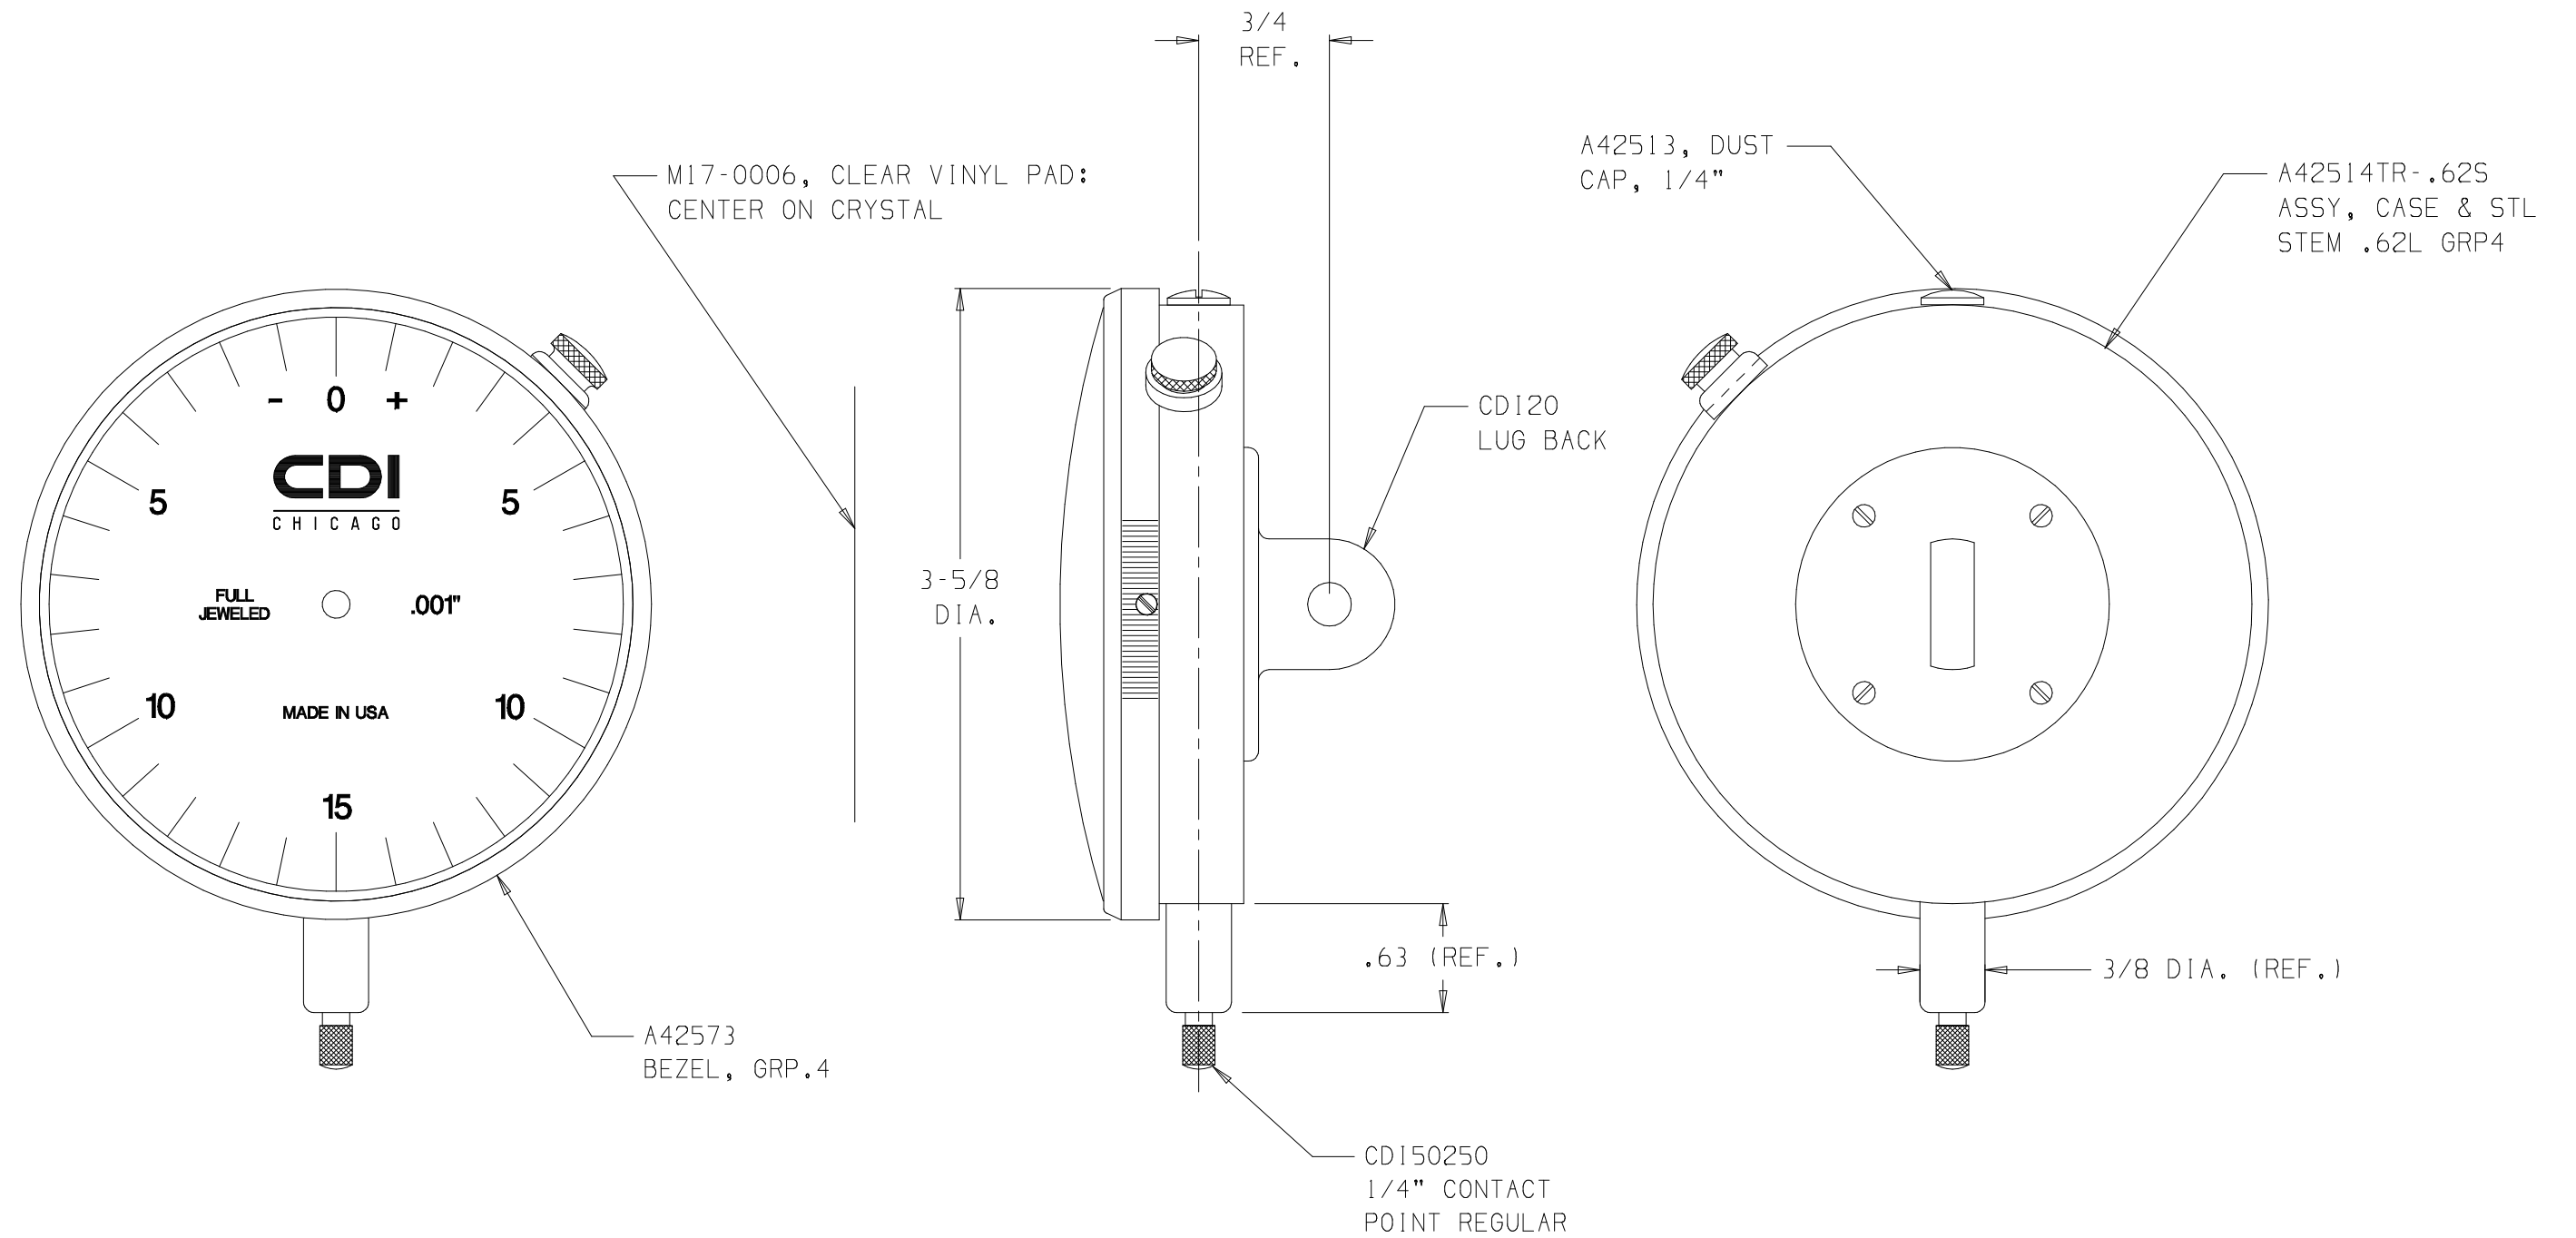

NOTE:  
WHITE DIAL FACE WITH BLACK TEXT

40754BJ