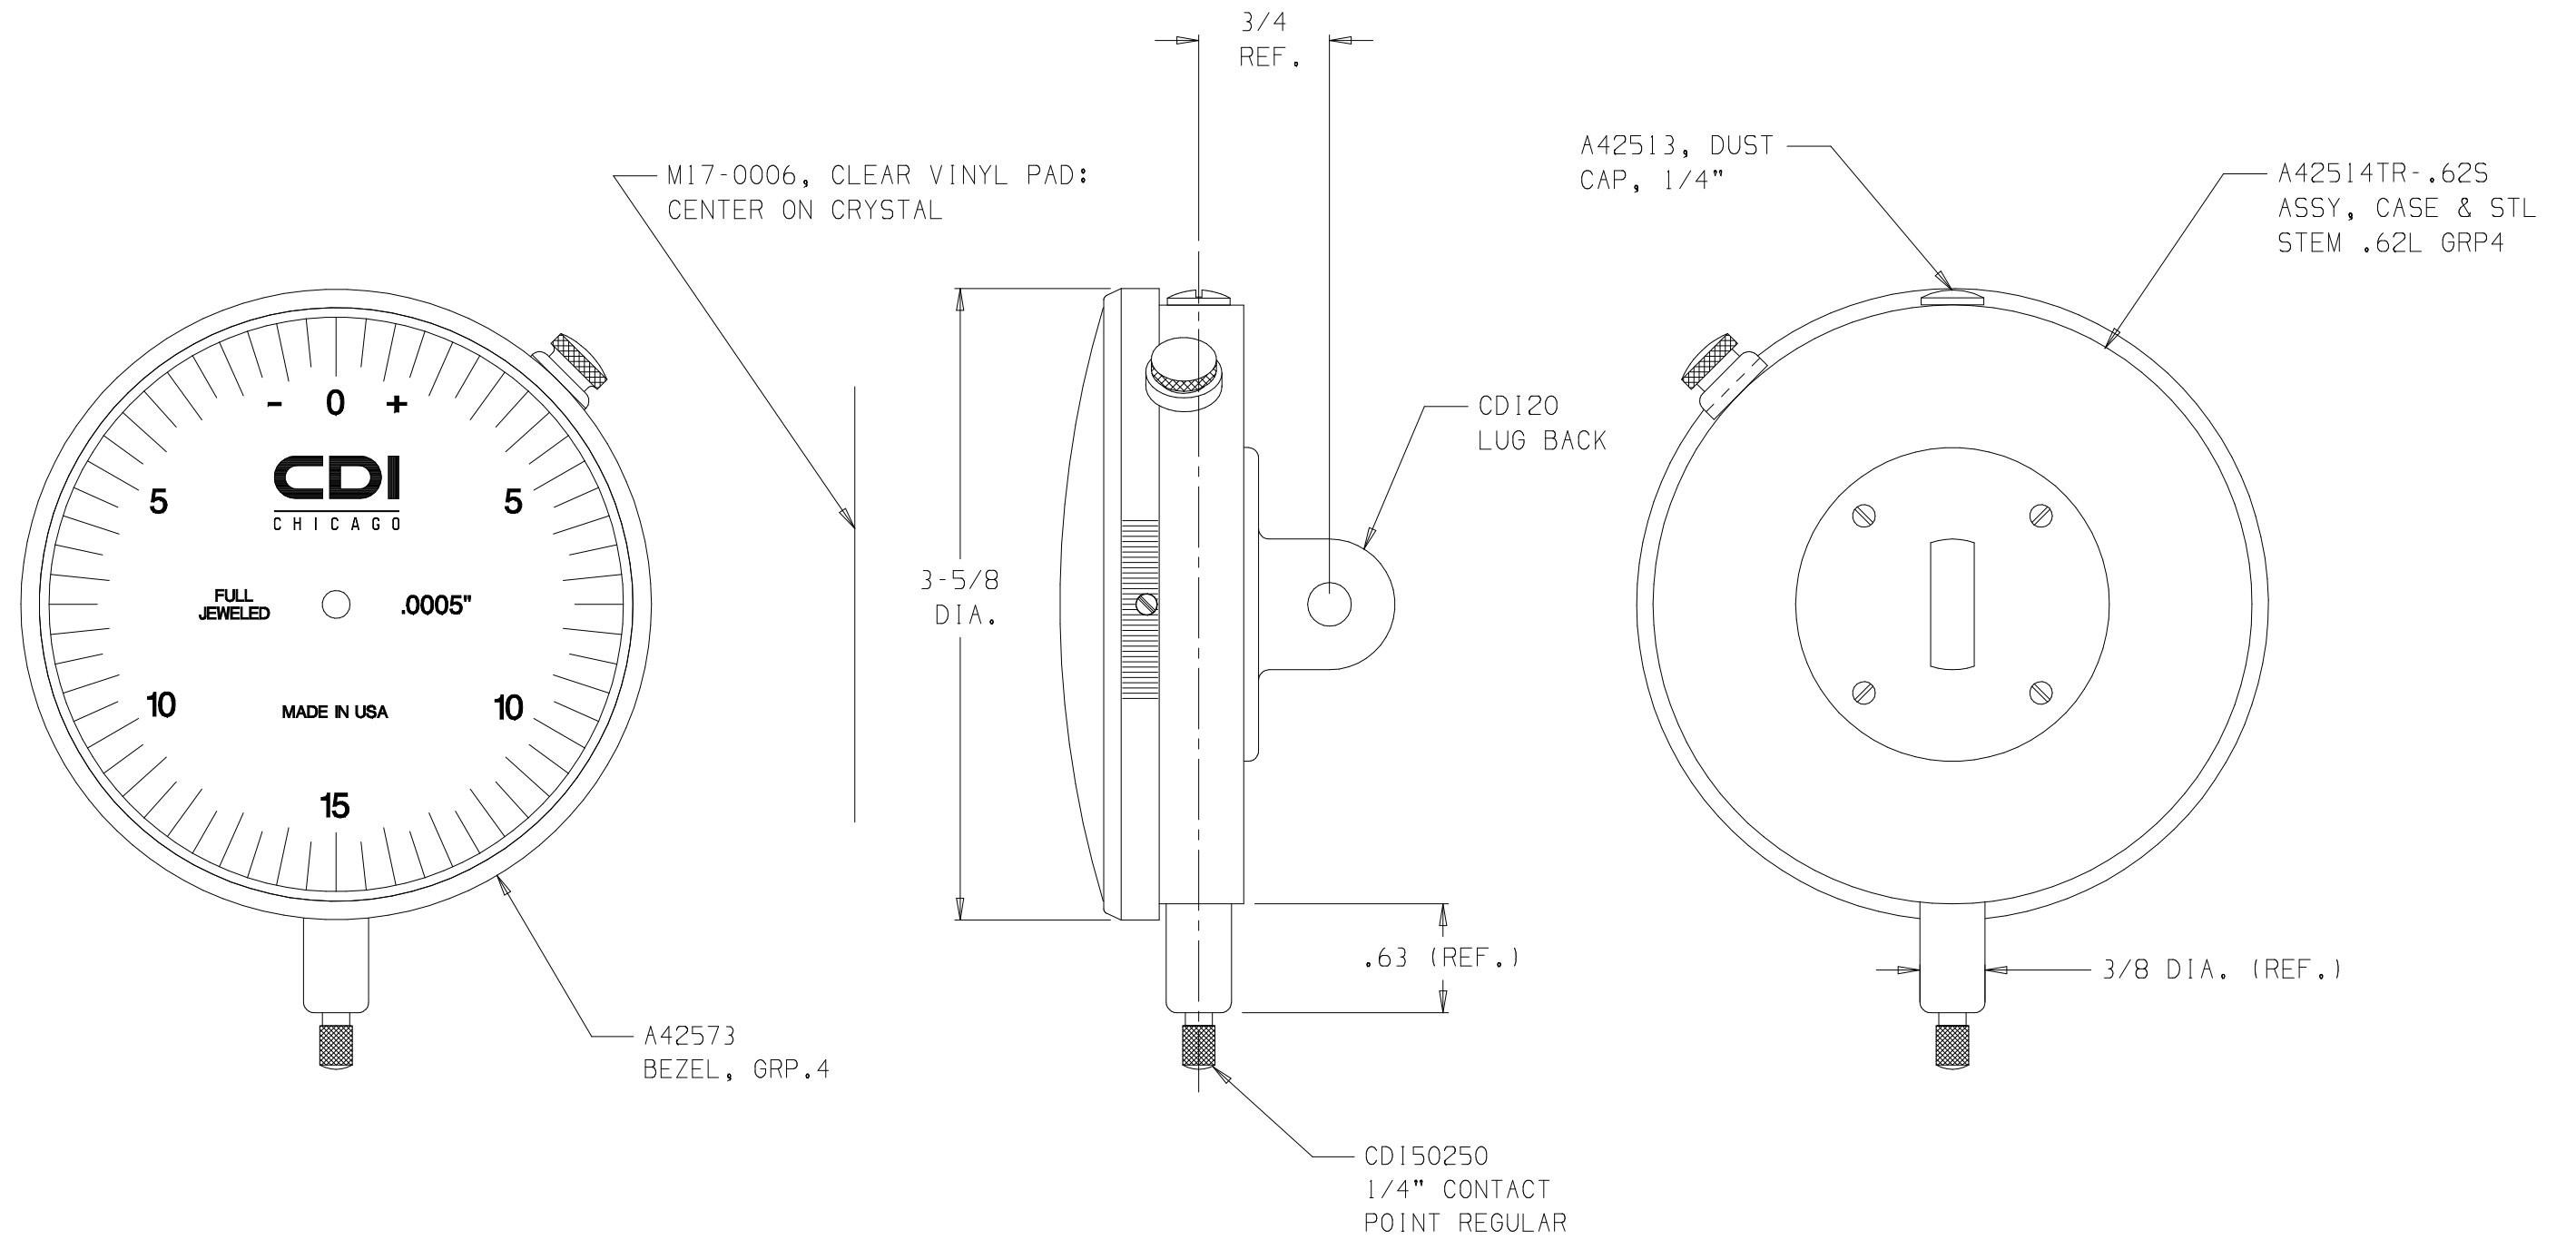

NOTE:
WHITE DIAL FACE WITH BLACK TEXT

40753BJ