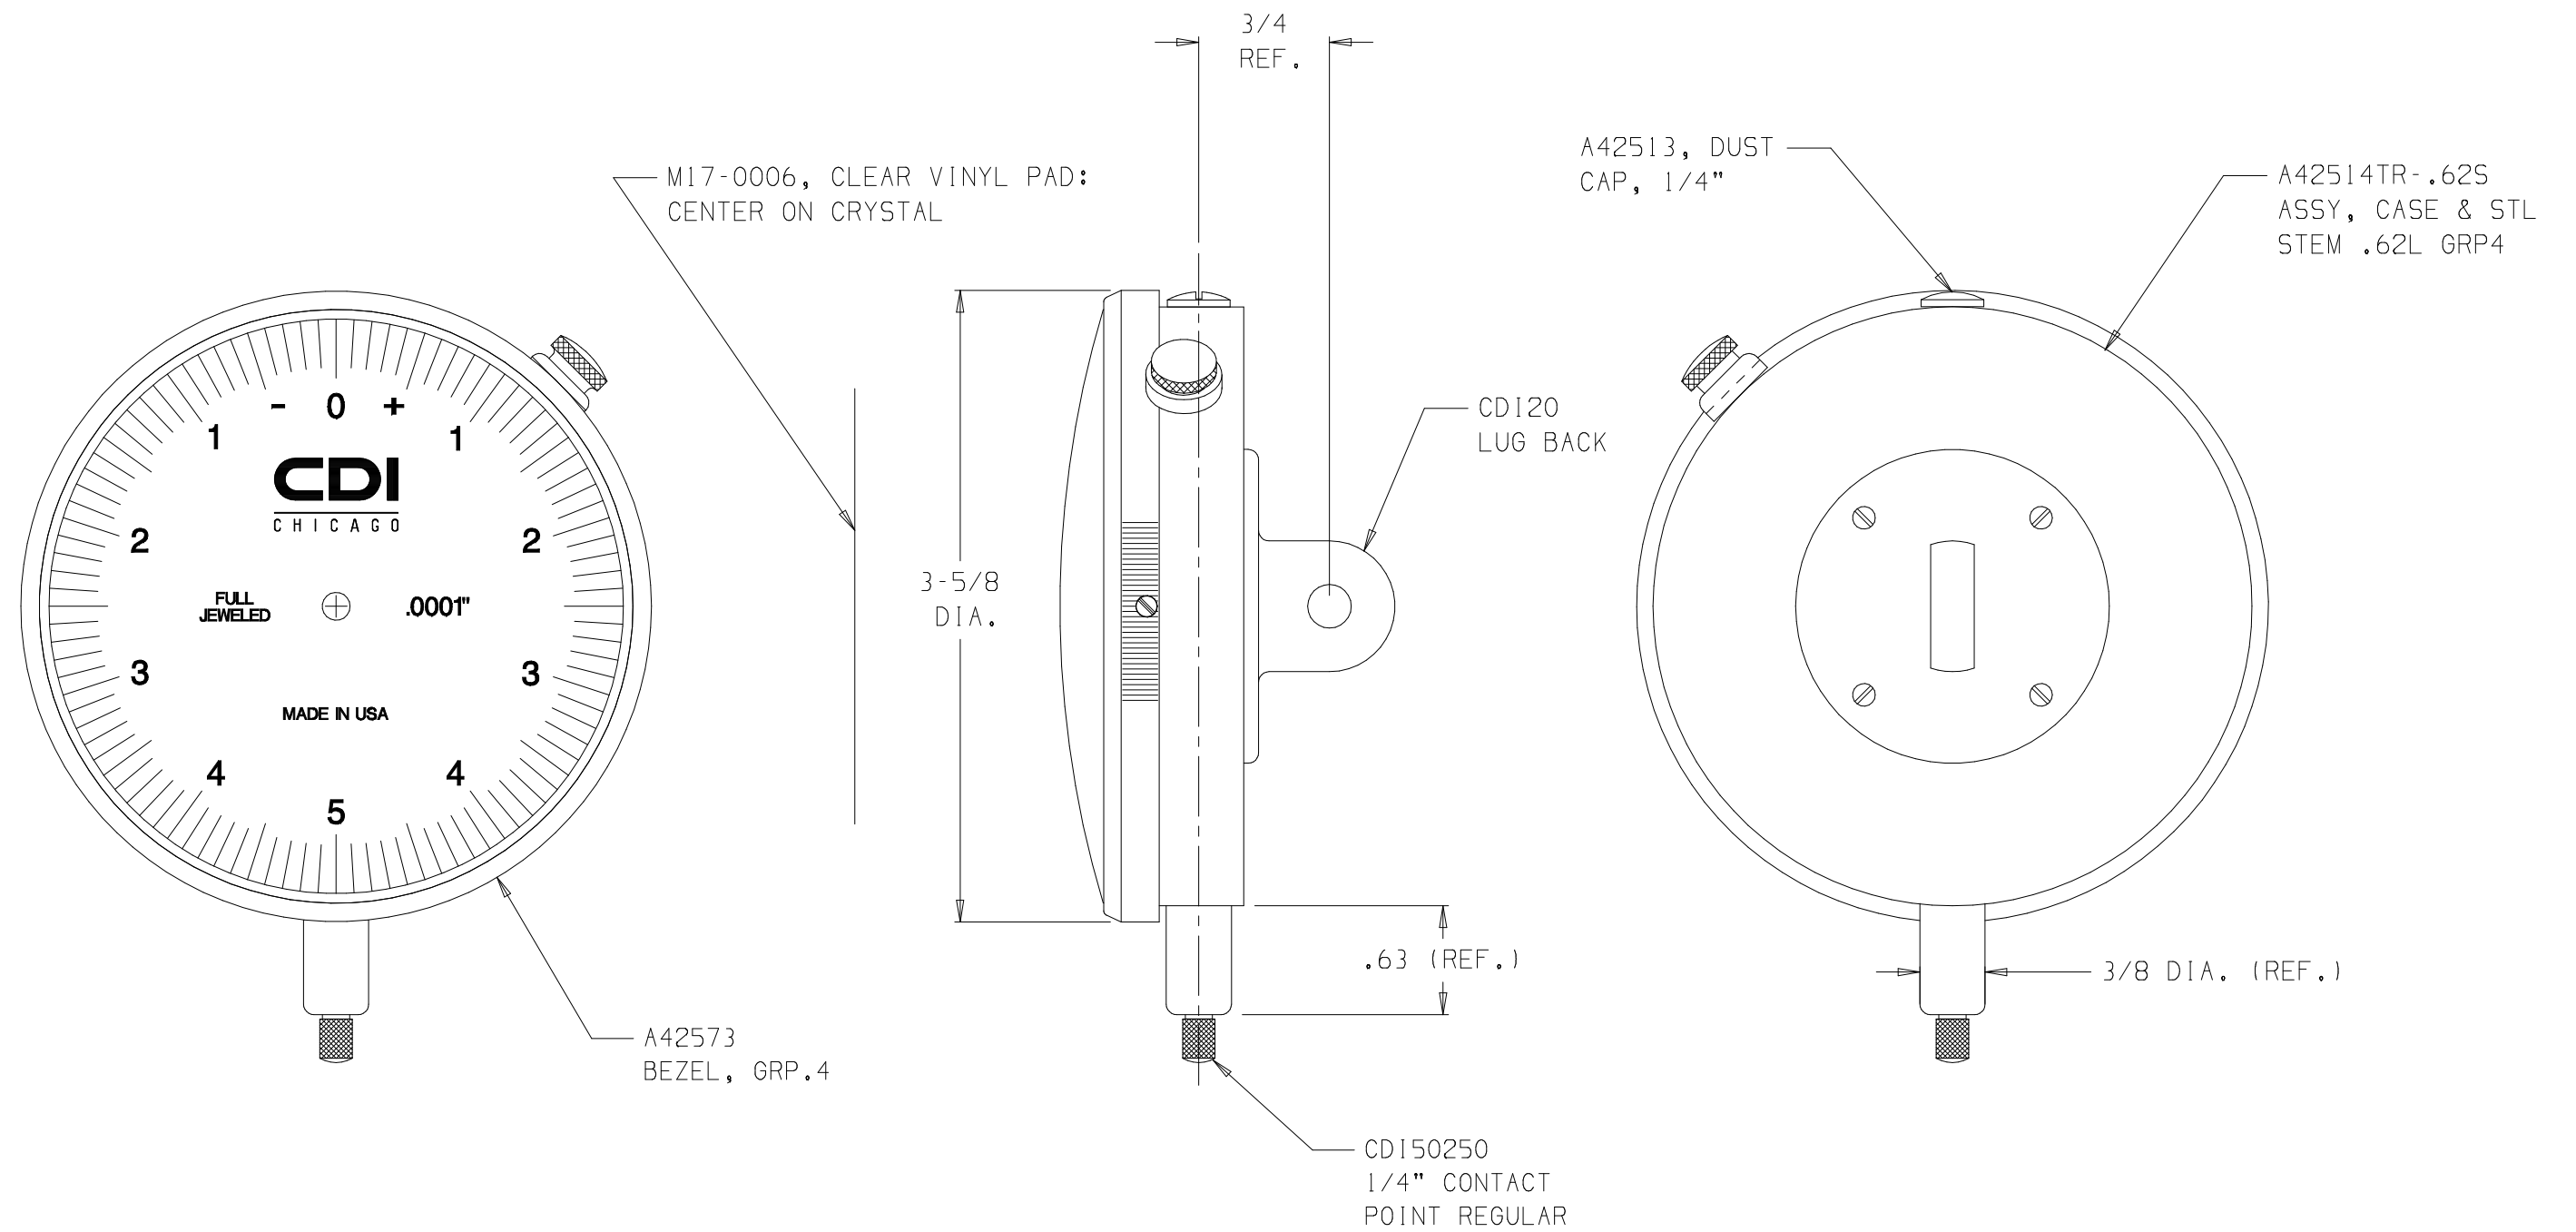

NOTE:
WHITE DIAL FACE WITH BLACK TEXT

40251BJ