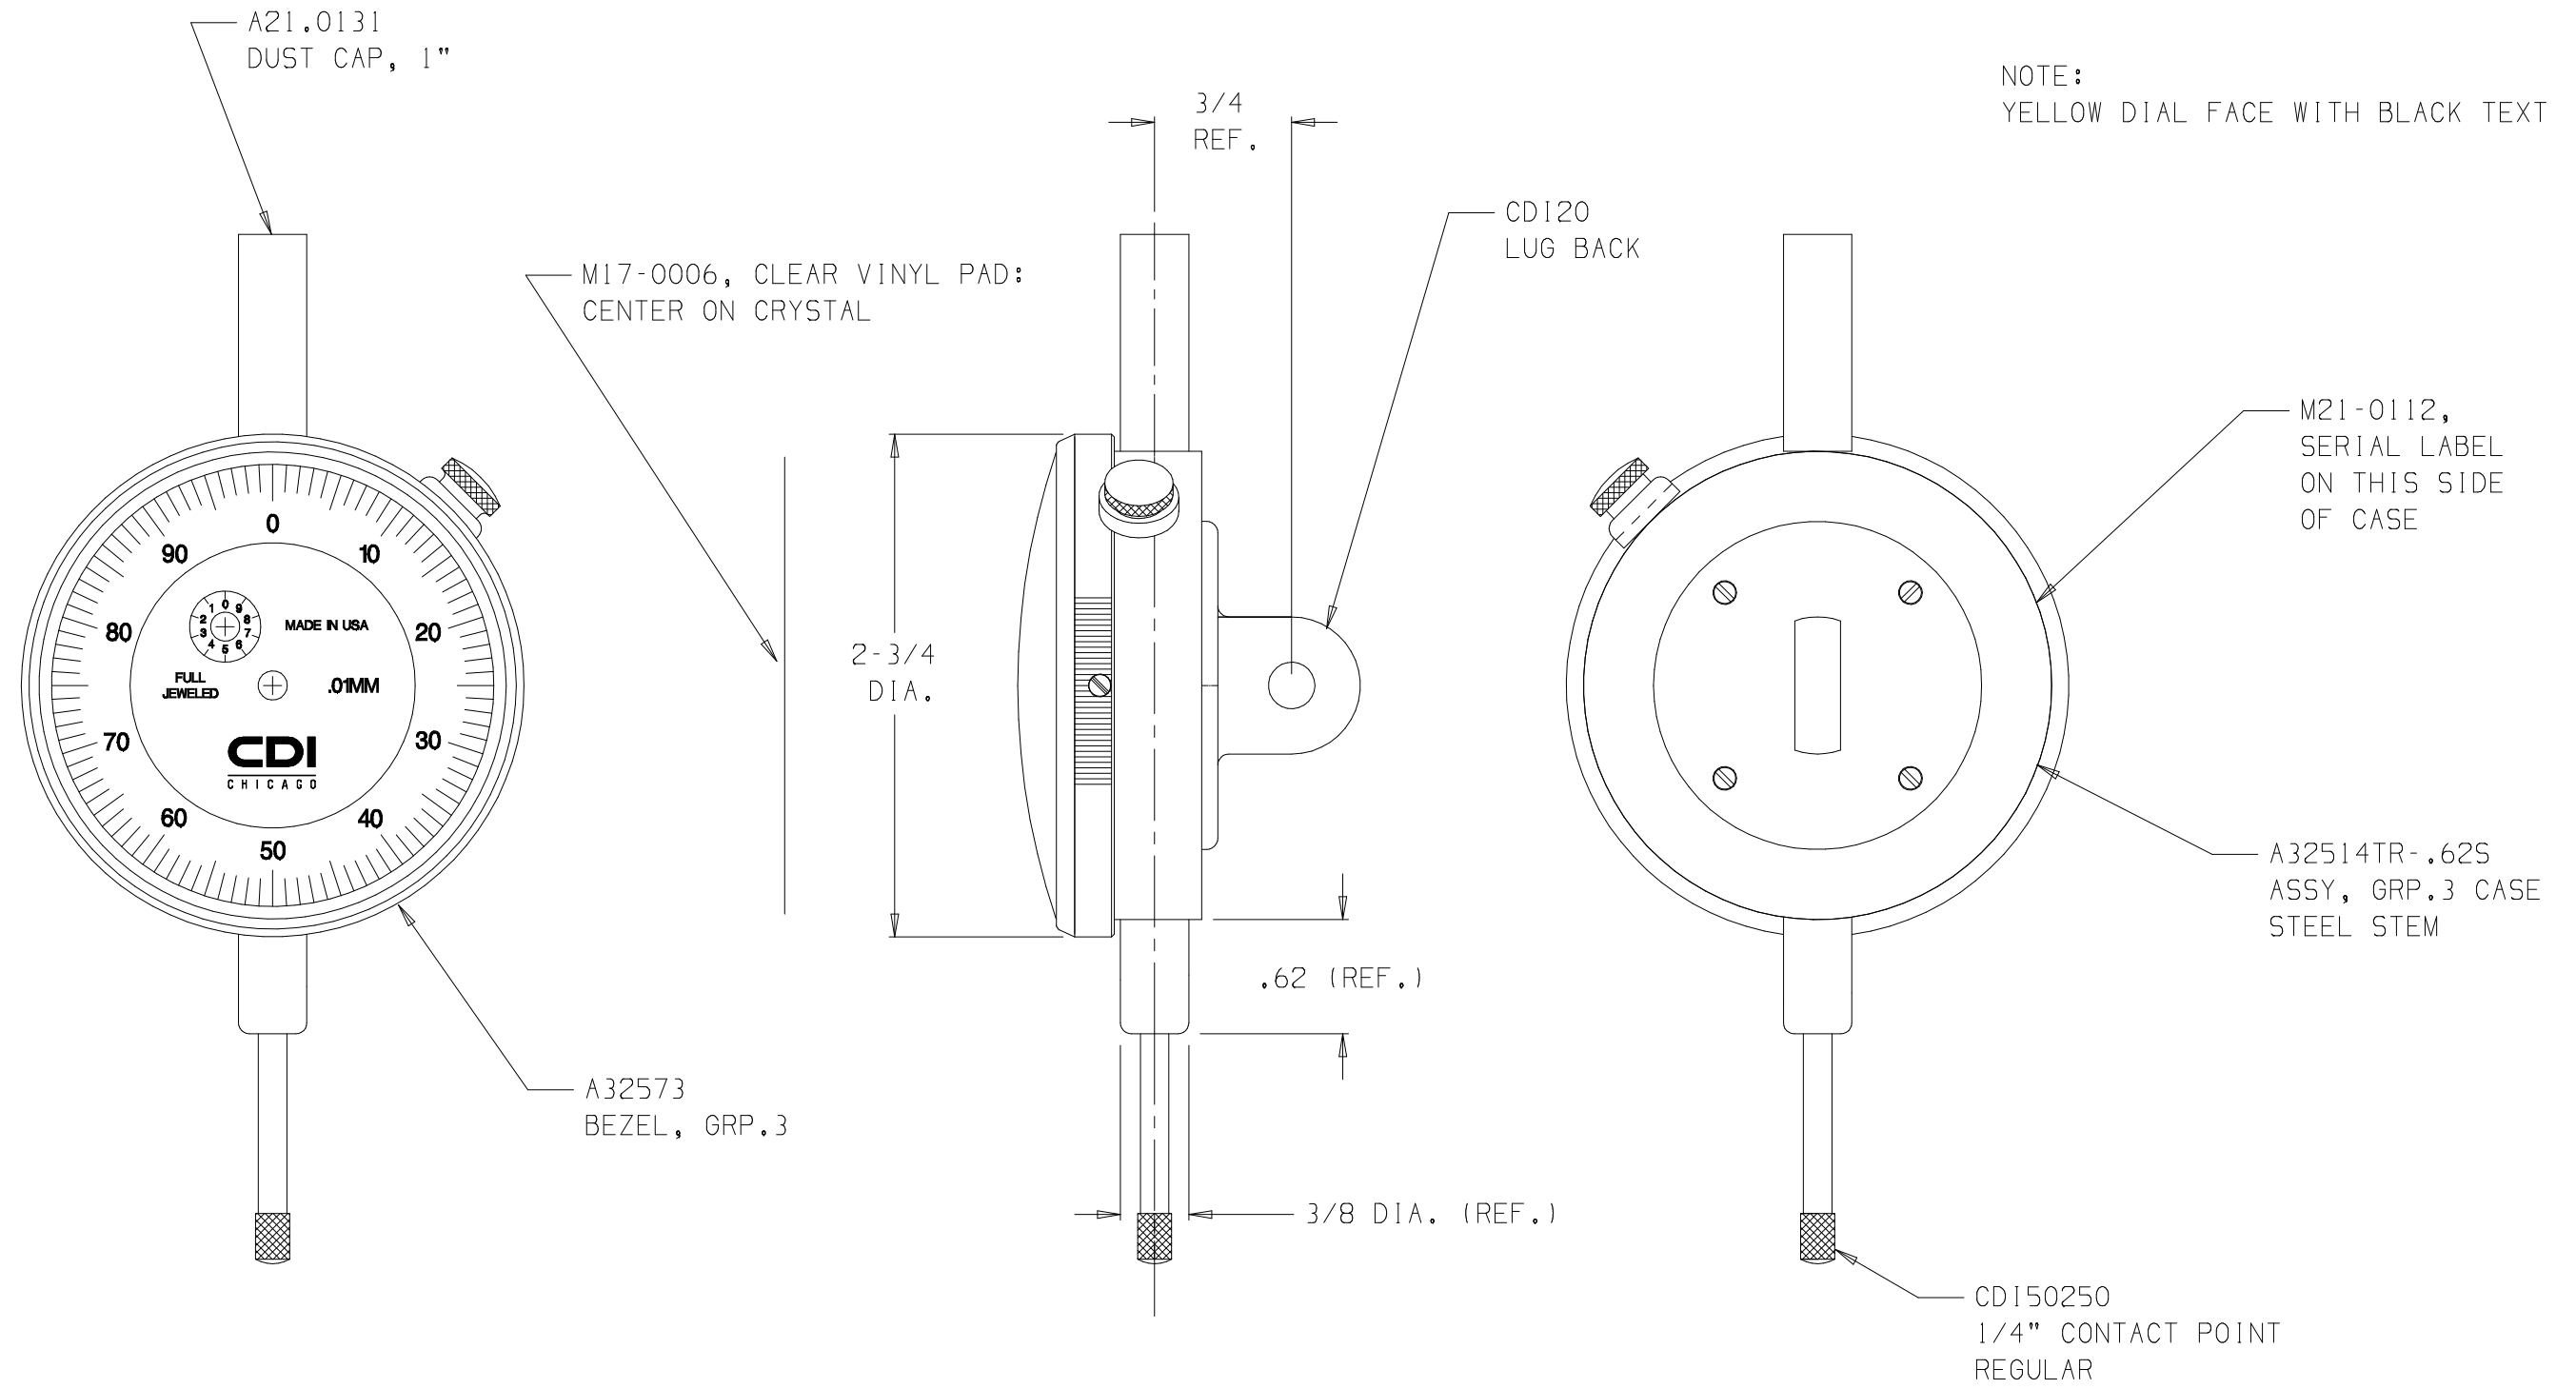

NOTE:
YELLOW DIAL FACE WITH BLACK TEXT

53250CJ