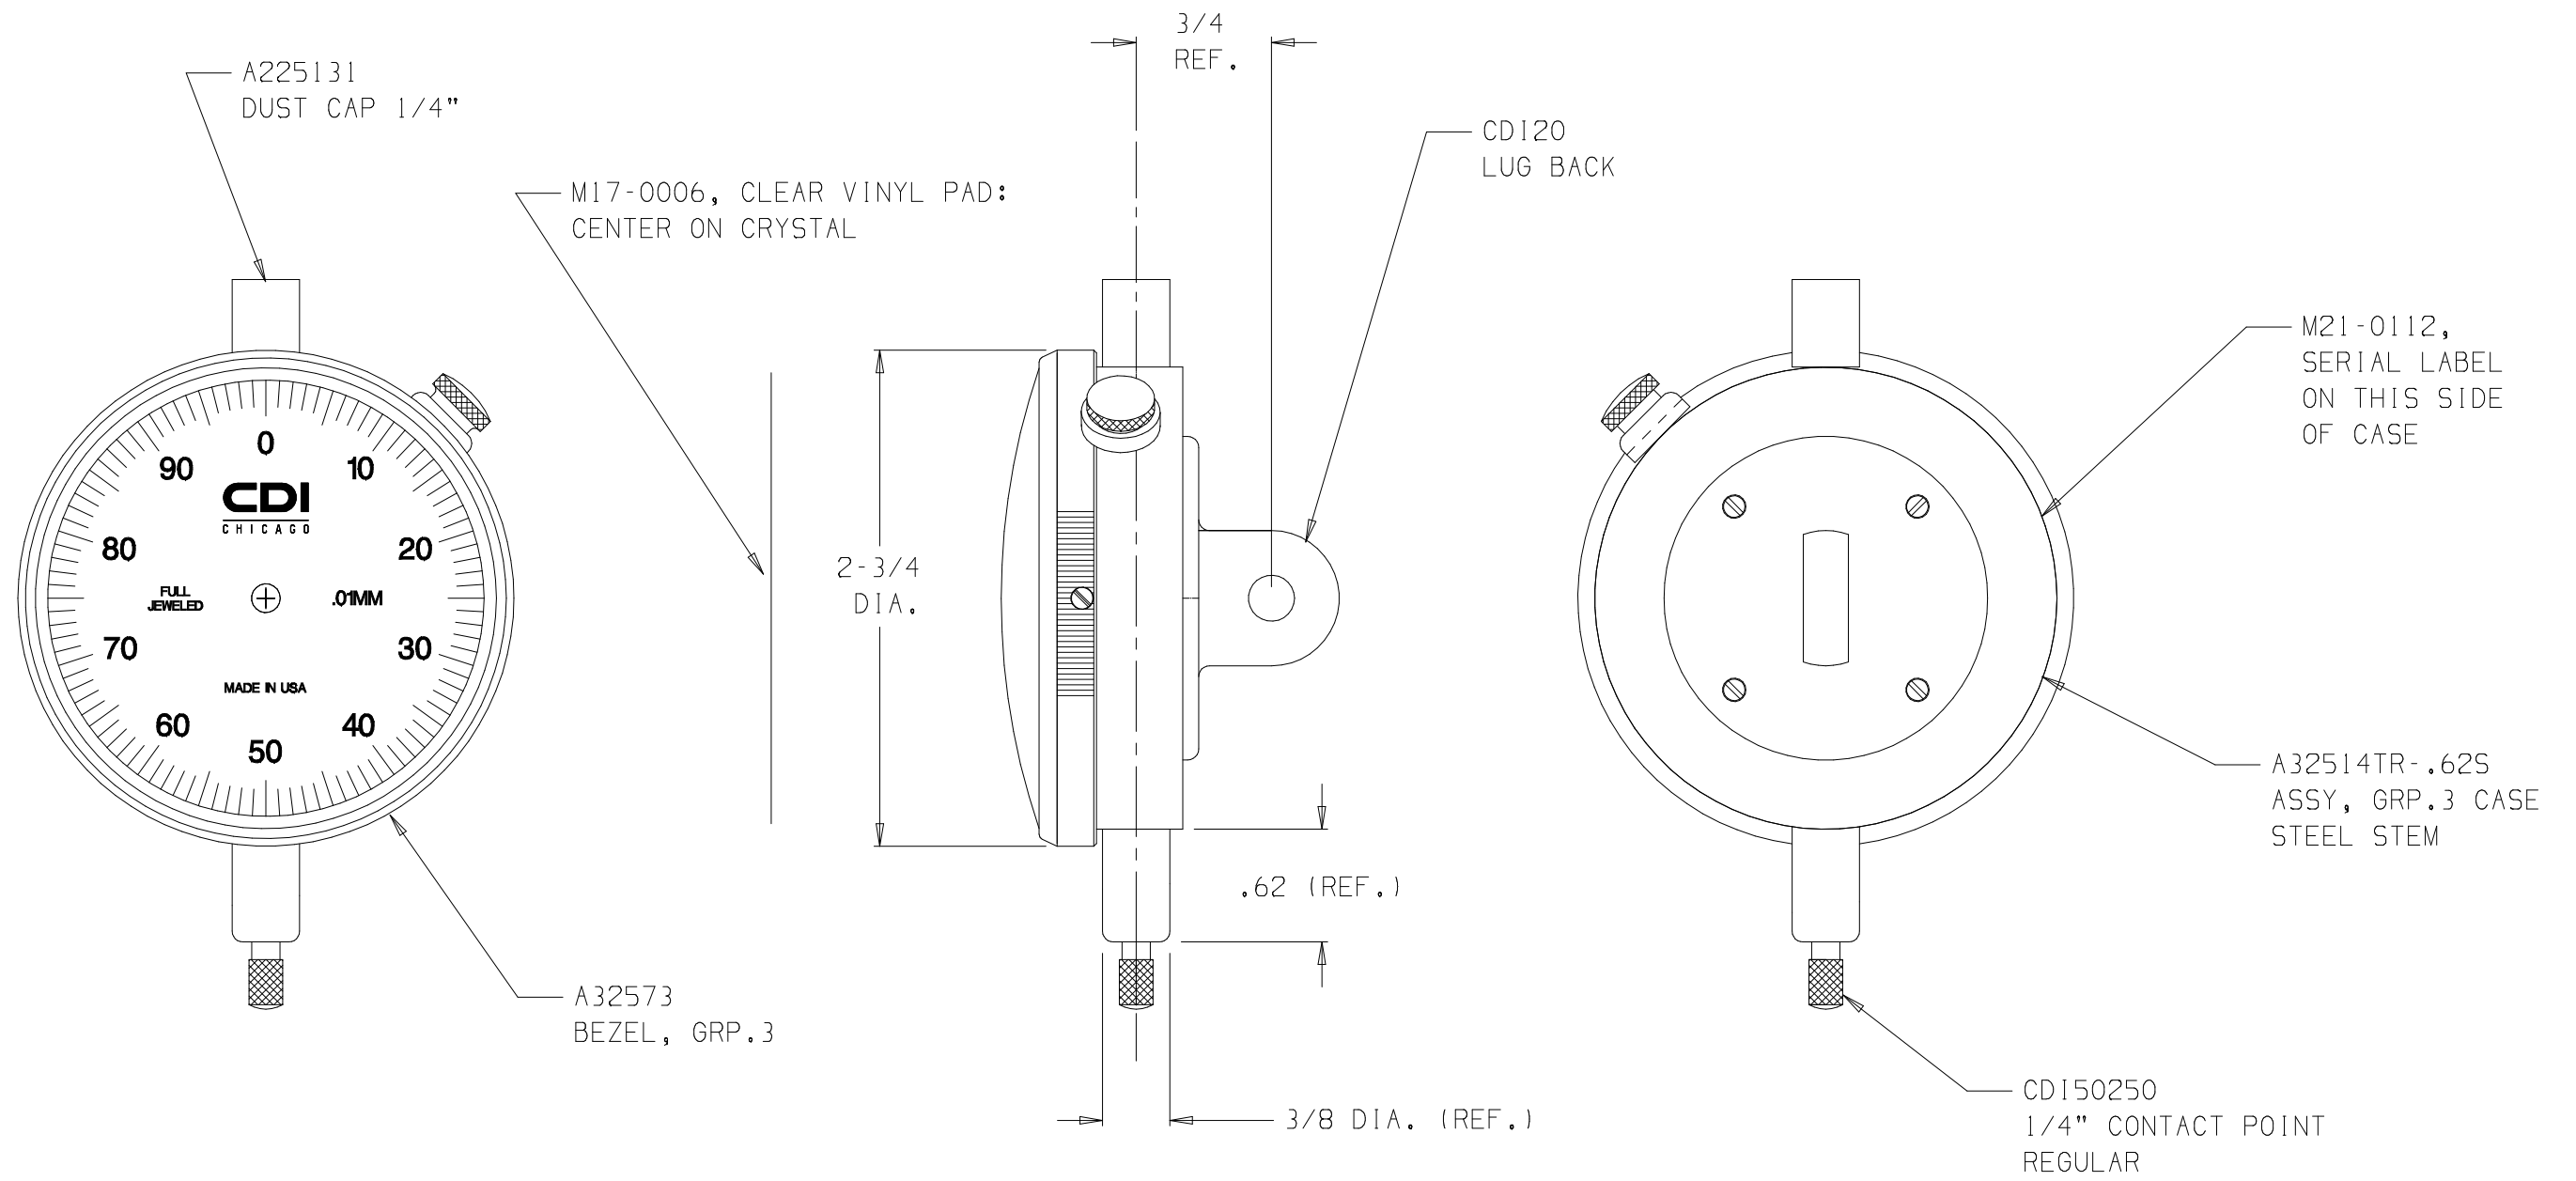

NOTE:
YELLOW DIAL FACE WITH BLACK TEXT

53025CJ