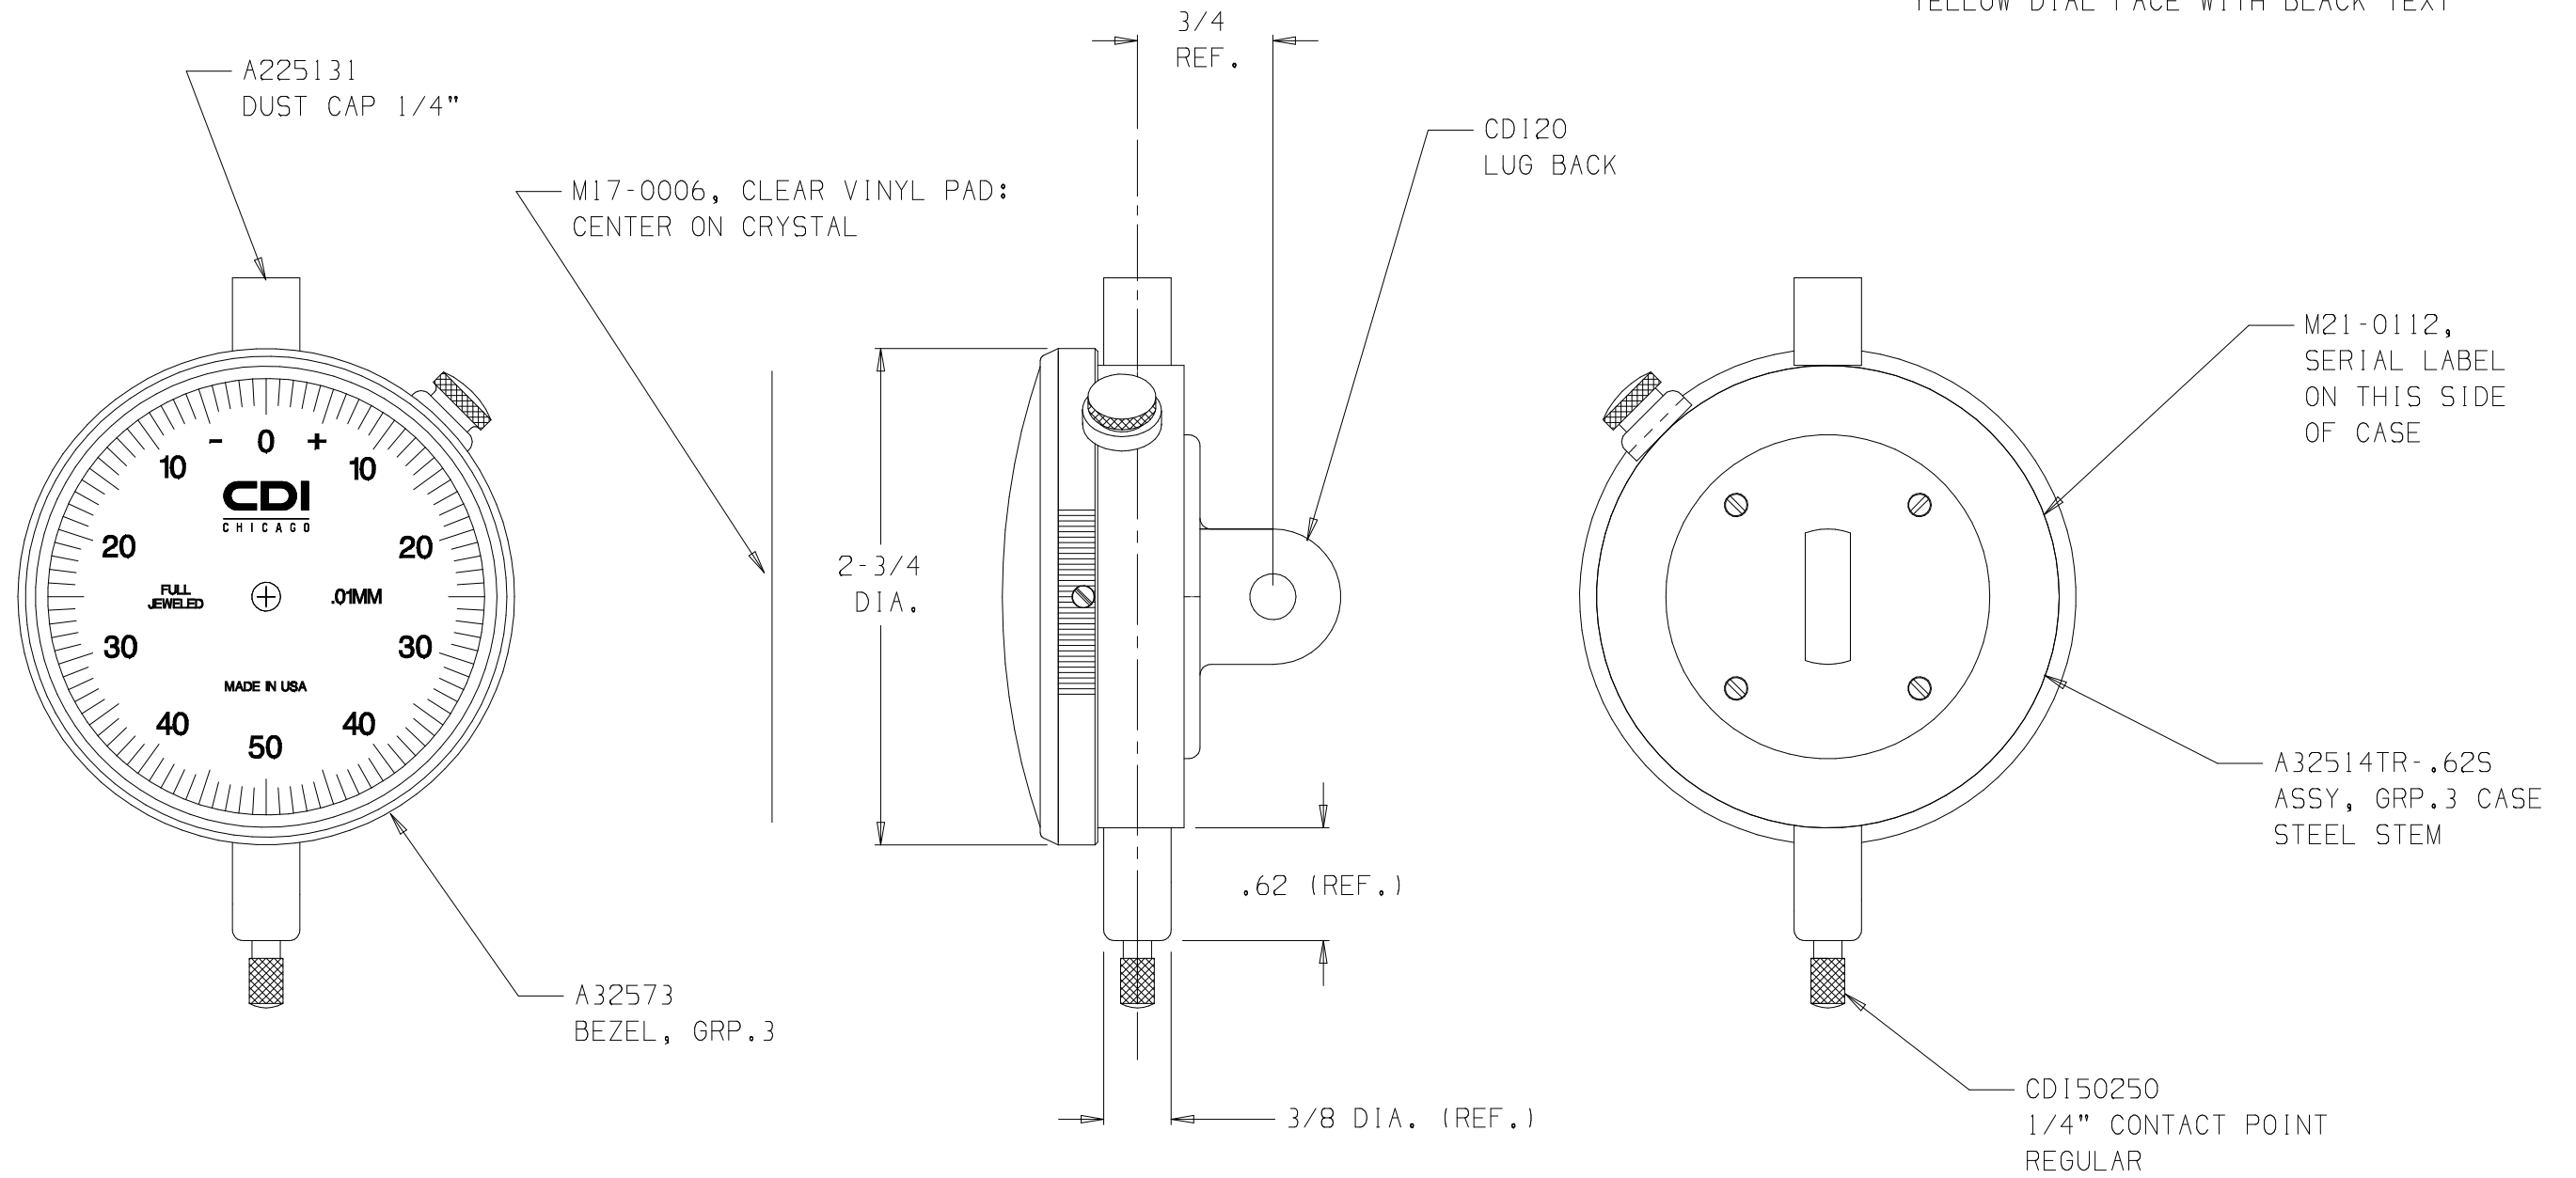

NOTE:
YELLOW DIAL FACE WITH BLACK TEXT

53025BJ