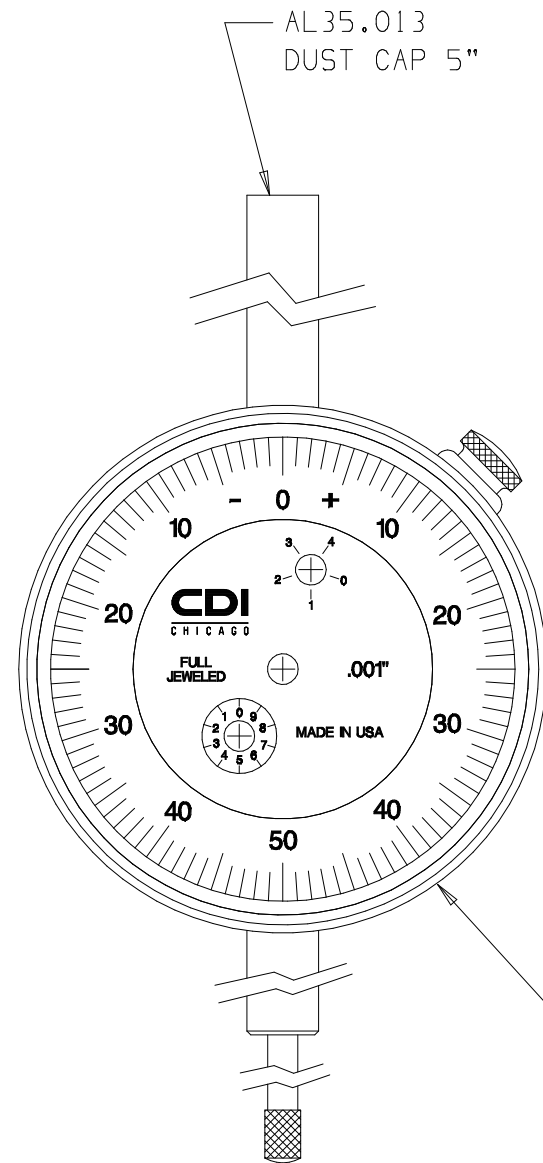

AGD-GRP 3

NOTE:
WHITE DIAL FACE WITH BLACK TEXT

M17-0006, CLEAR VINYL PAD:
CENTER ON CRYSTAL

A32573
BEZEL GRP.3

36504BJ