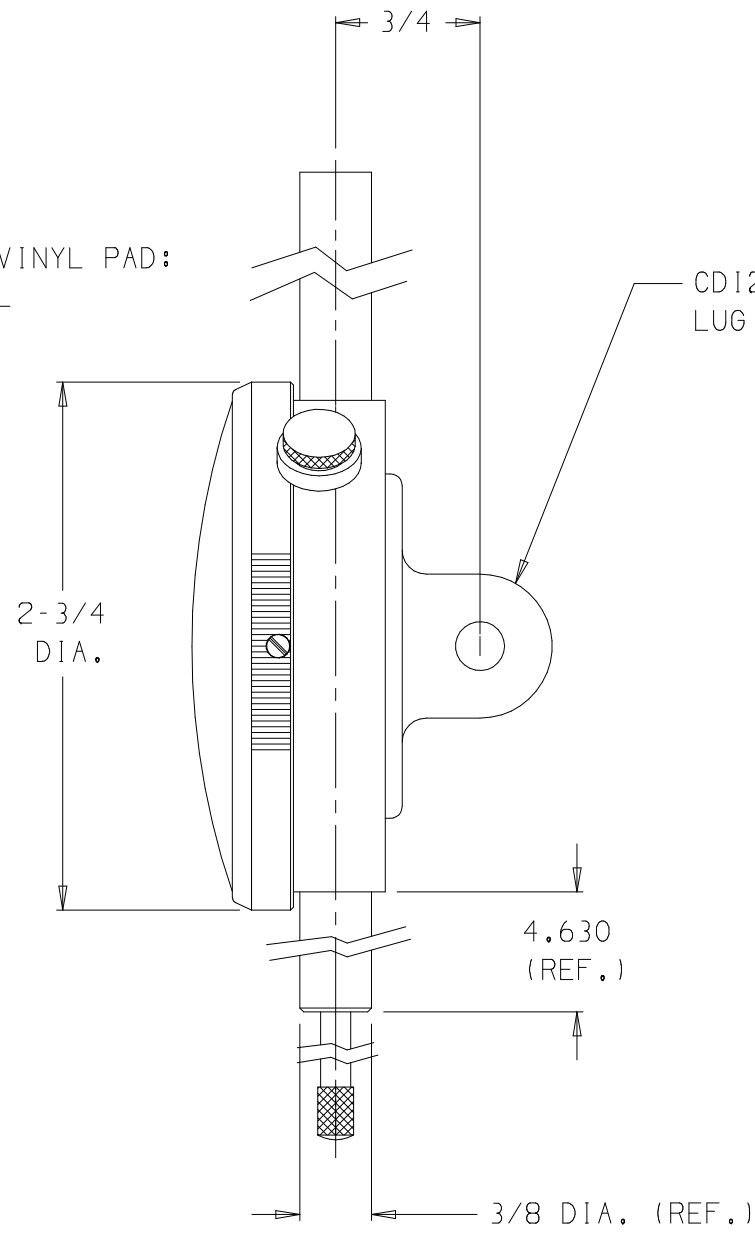

AGD-GRP 3

NOTE:
WHITE DIAL FACE WITH BLACK TEXT

M17-0006, CLEAR VINYL PAD:
CENTER ON CRYSTAL

A32573
BEZEL GRP.3

36504BJ