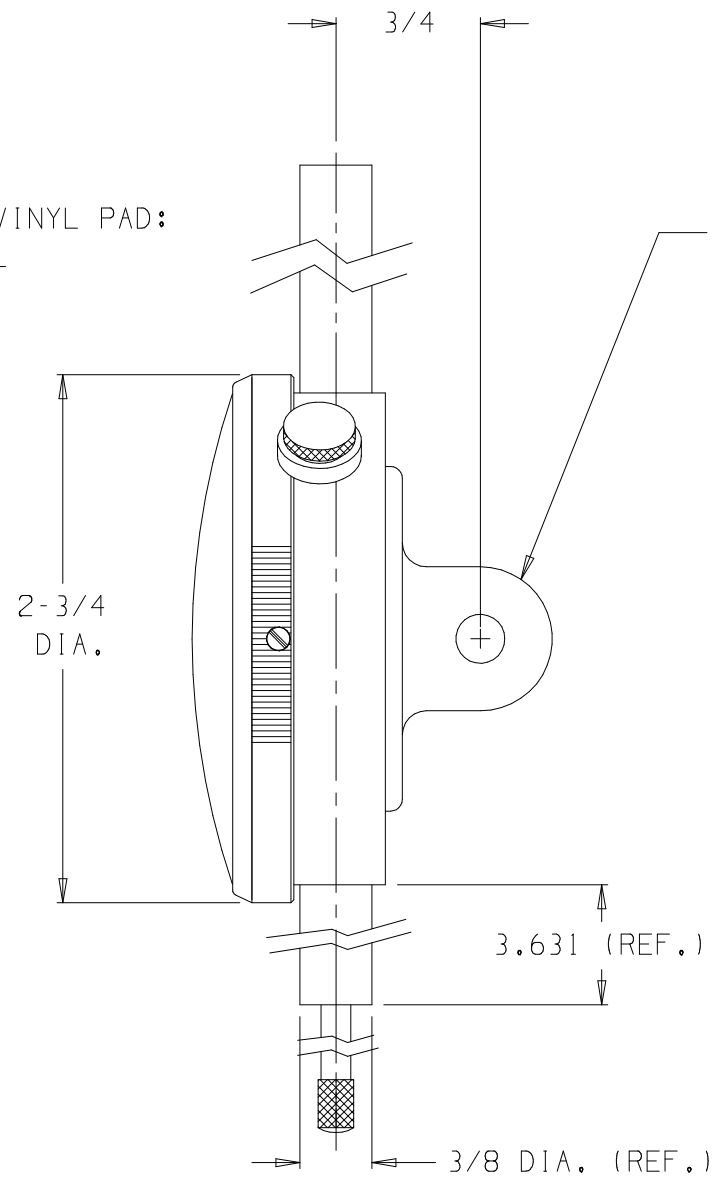

NOTE:
WHITE DIAL FACE WITH BLACK TEXT

36404BJ