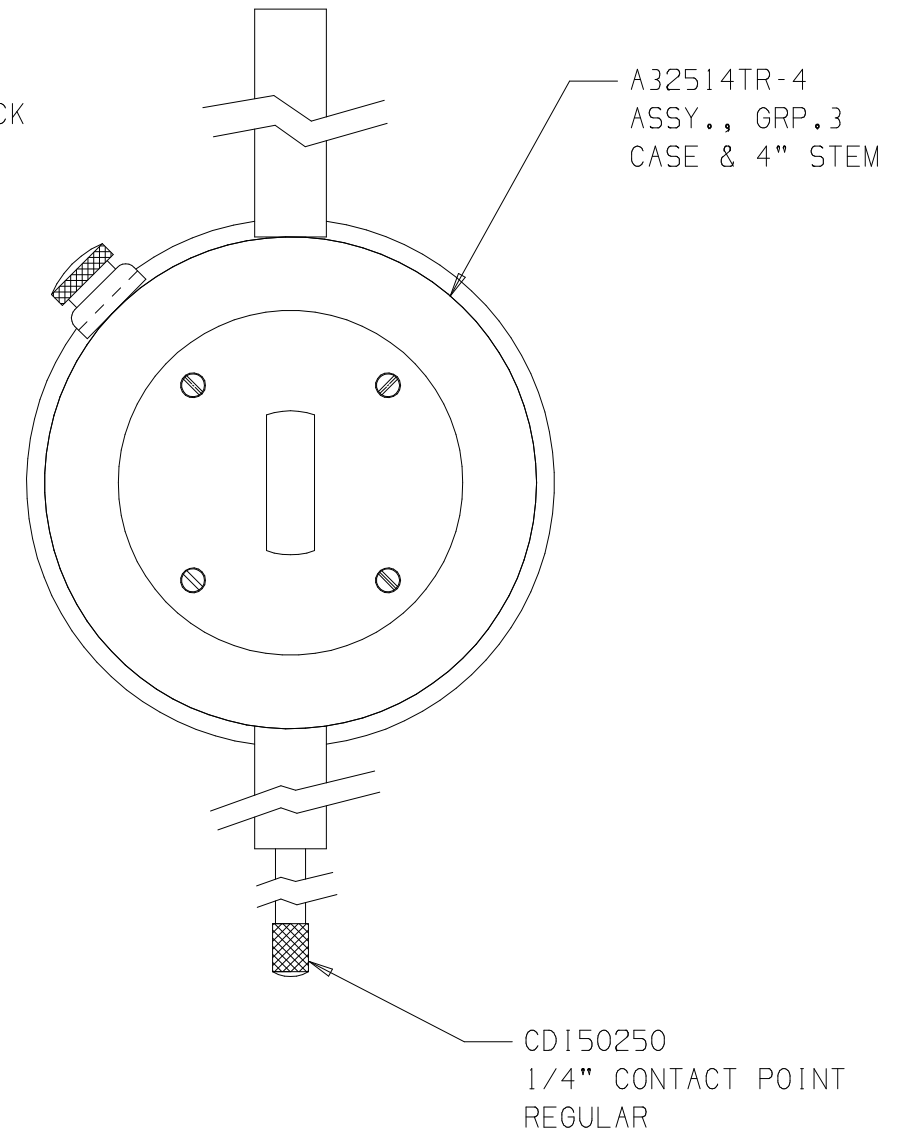

NOTE:
WHITE DIAL FACE WITH BLACK TEXT

36404BJ