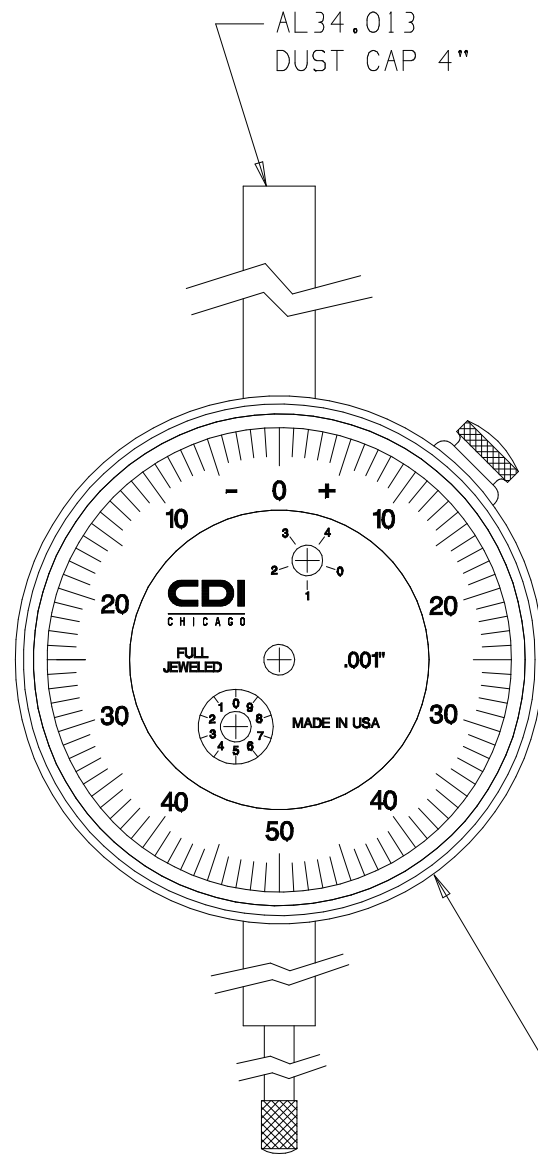

NOTE:
WHITE DIAL FACE WITH BLACK TEXT

36404BJ