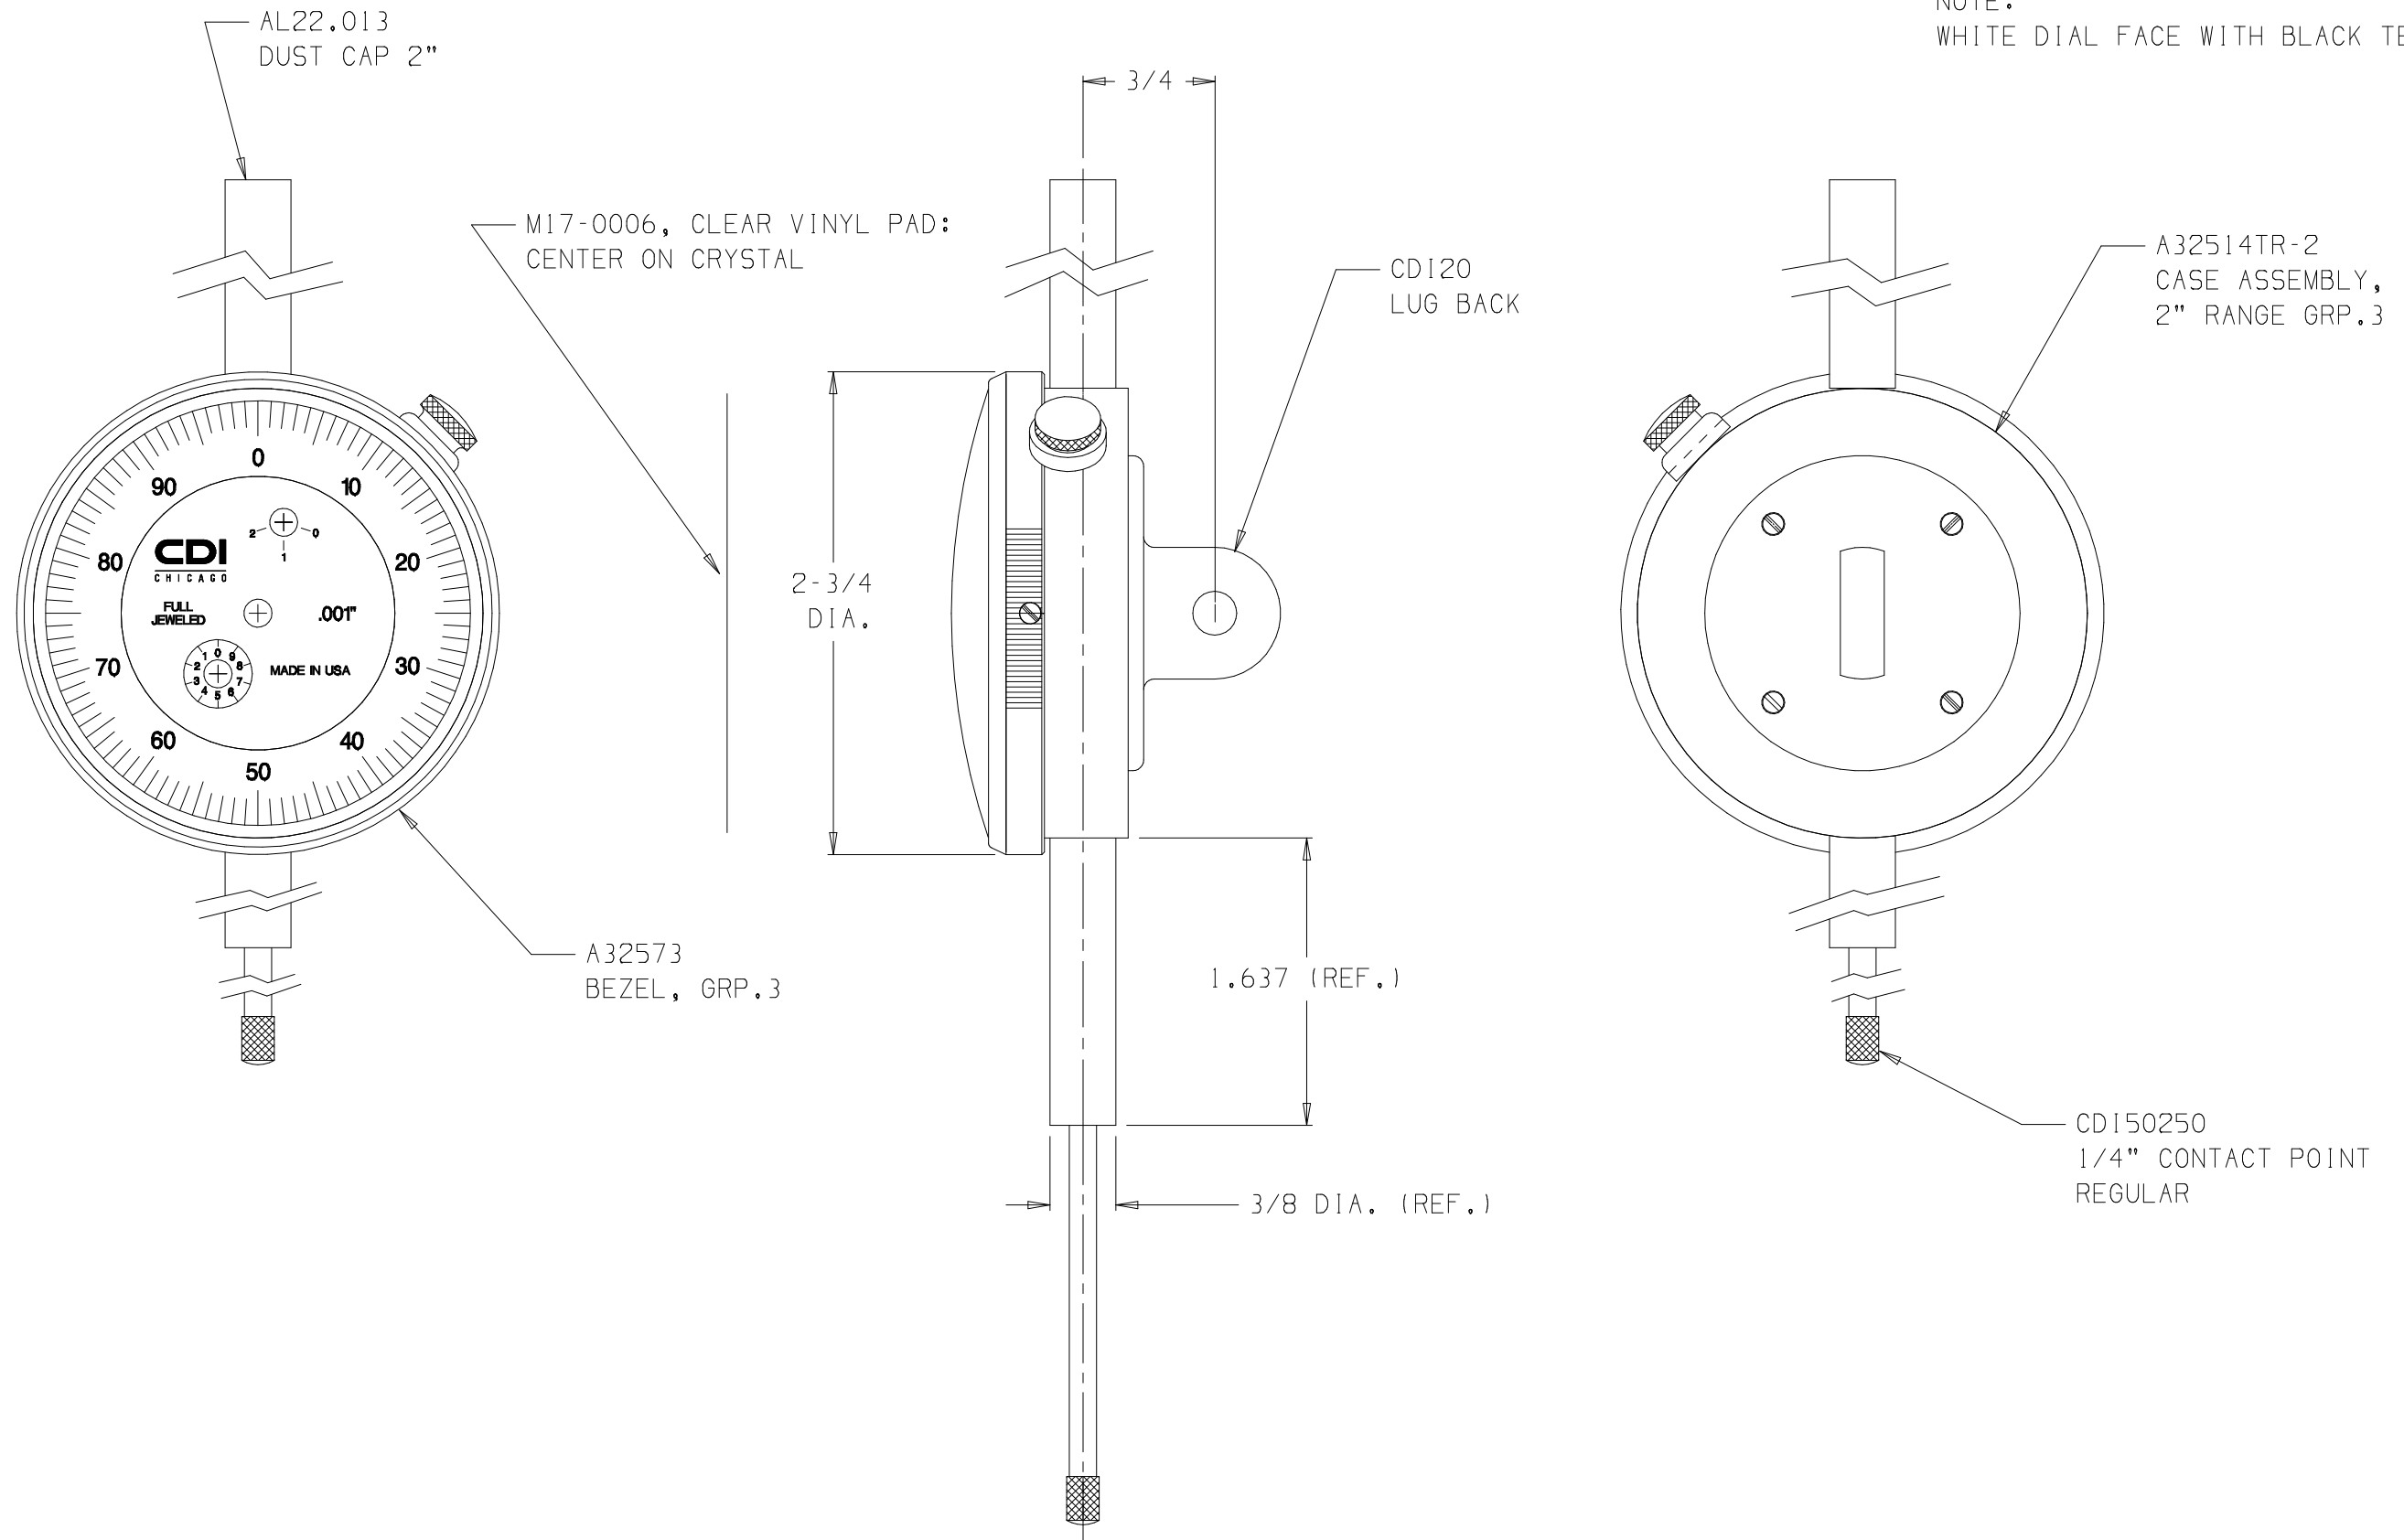

NOTE:  
WHITE DIAL FACE WITH BLACK TEXT

36204CJ