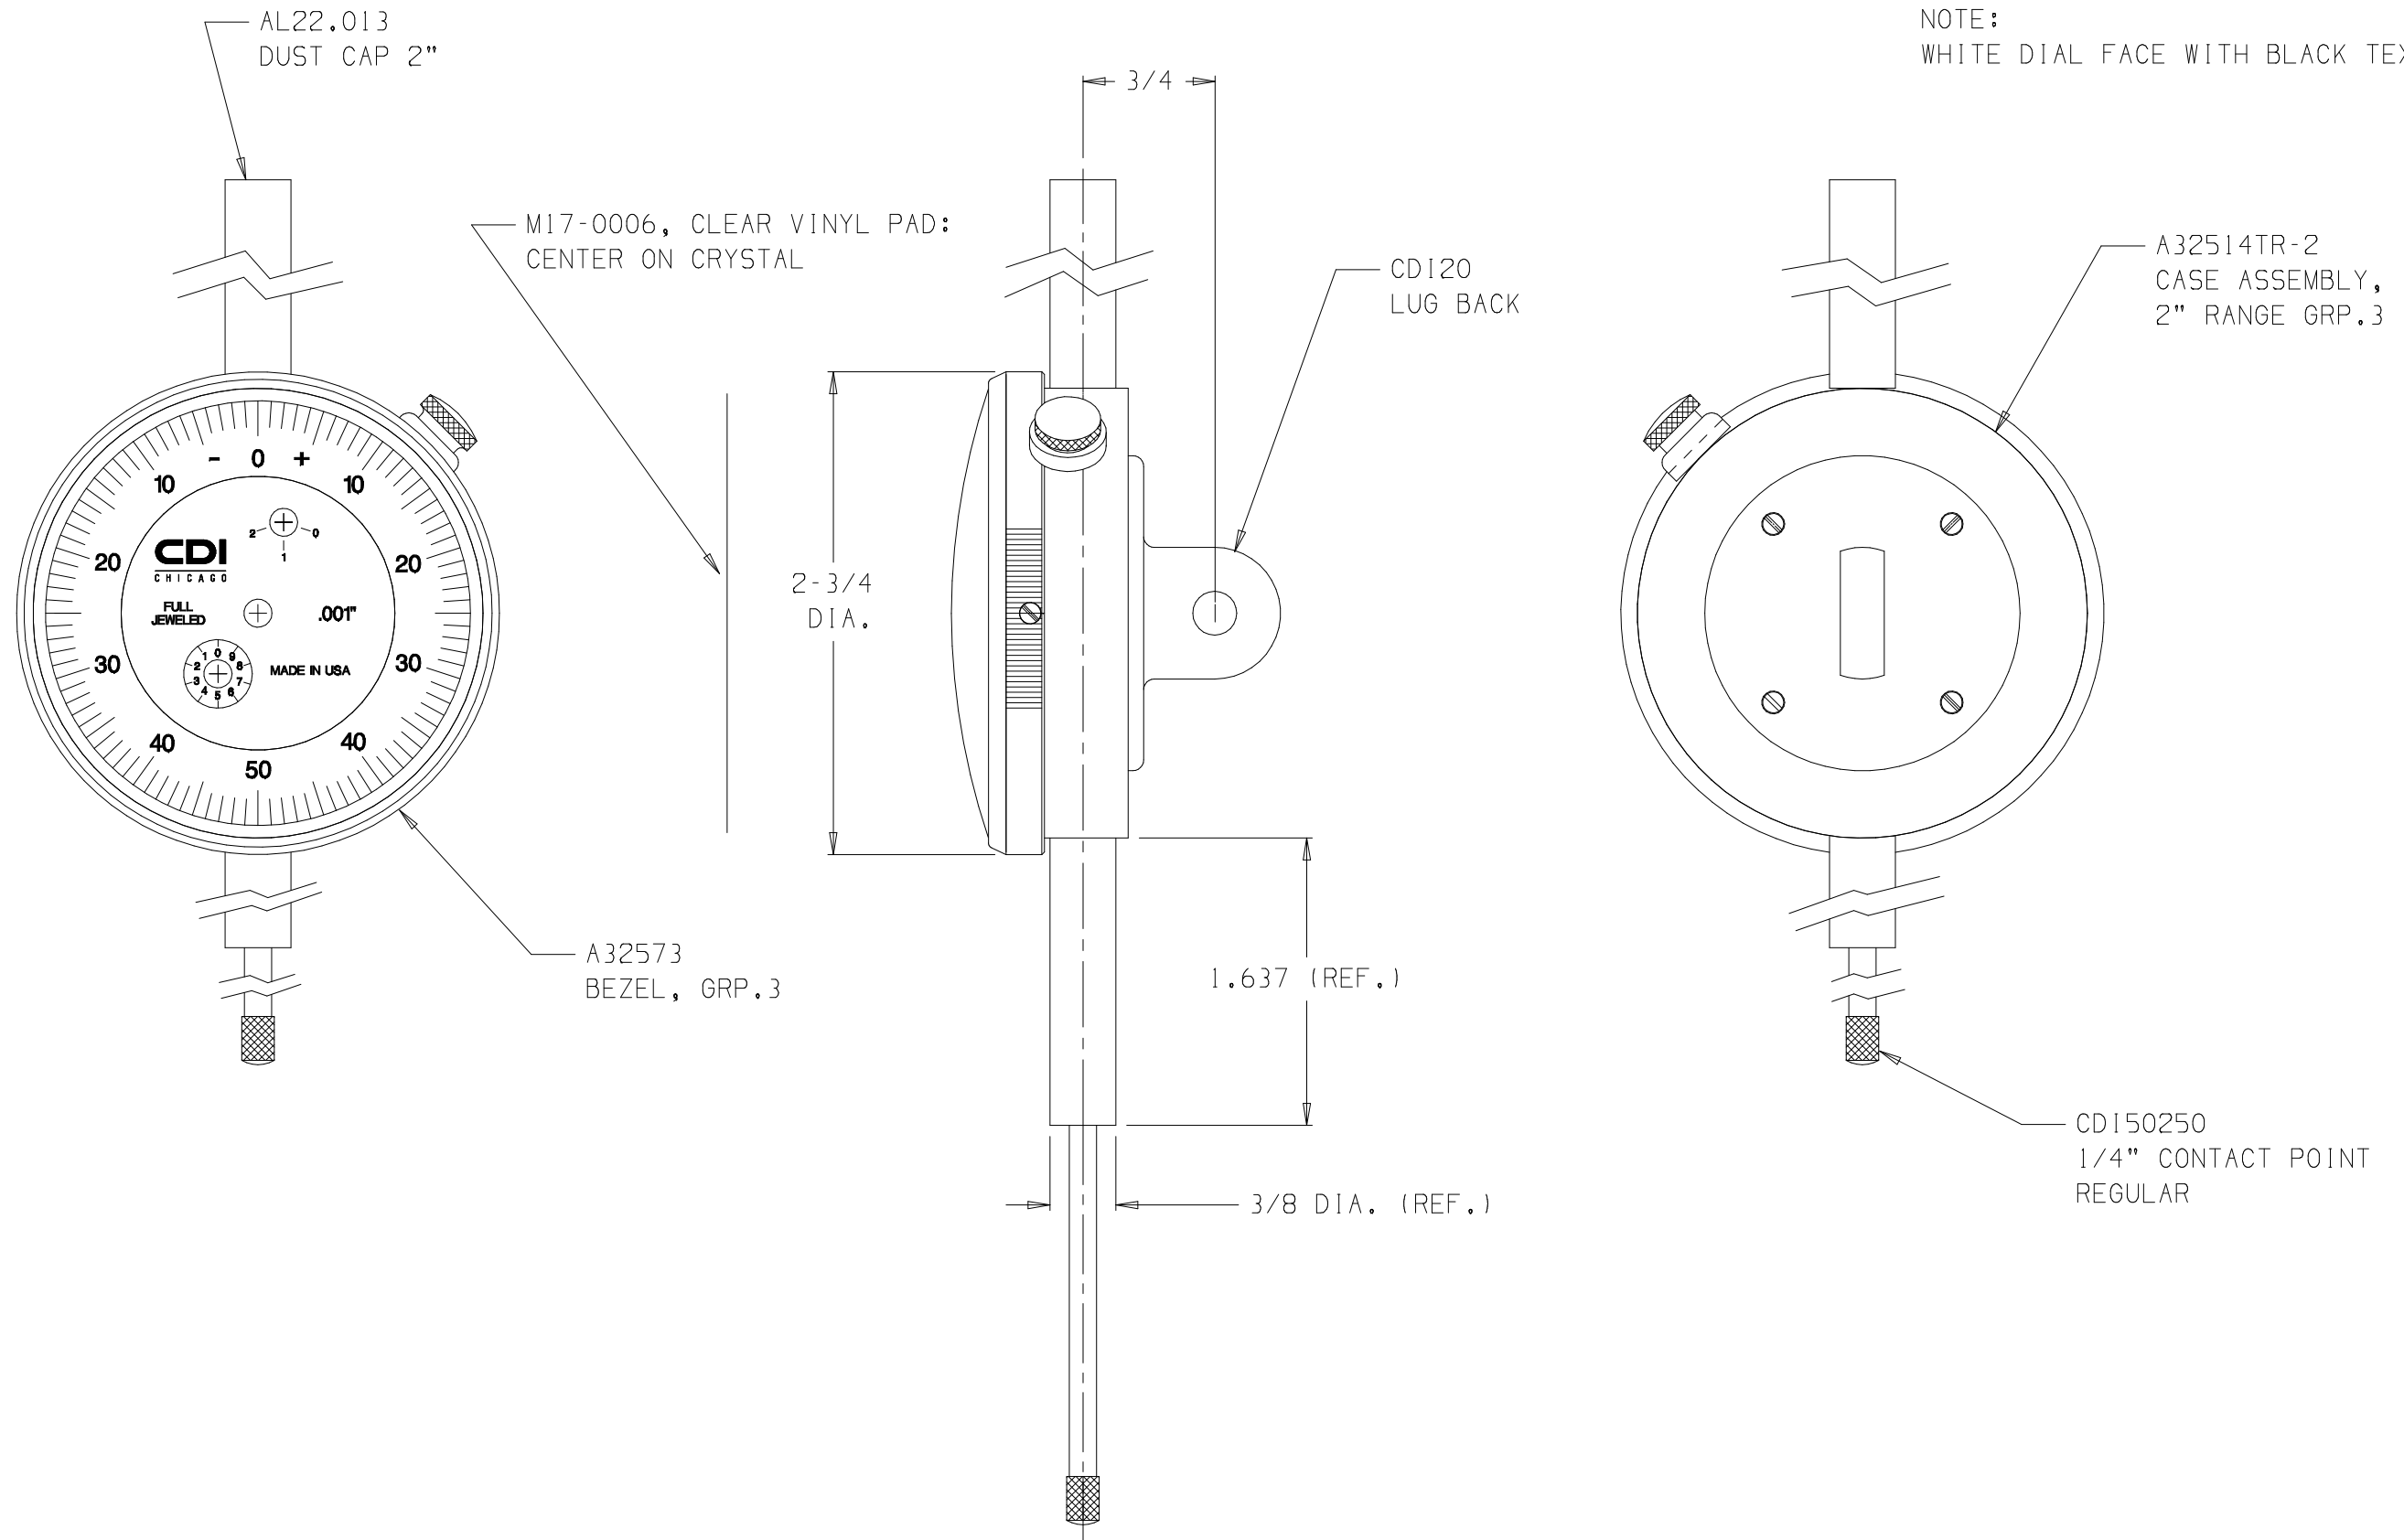

NOTE:
WHITE DIAL FACE WITH BLACK TEXT

36204BJ