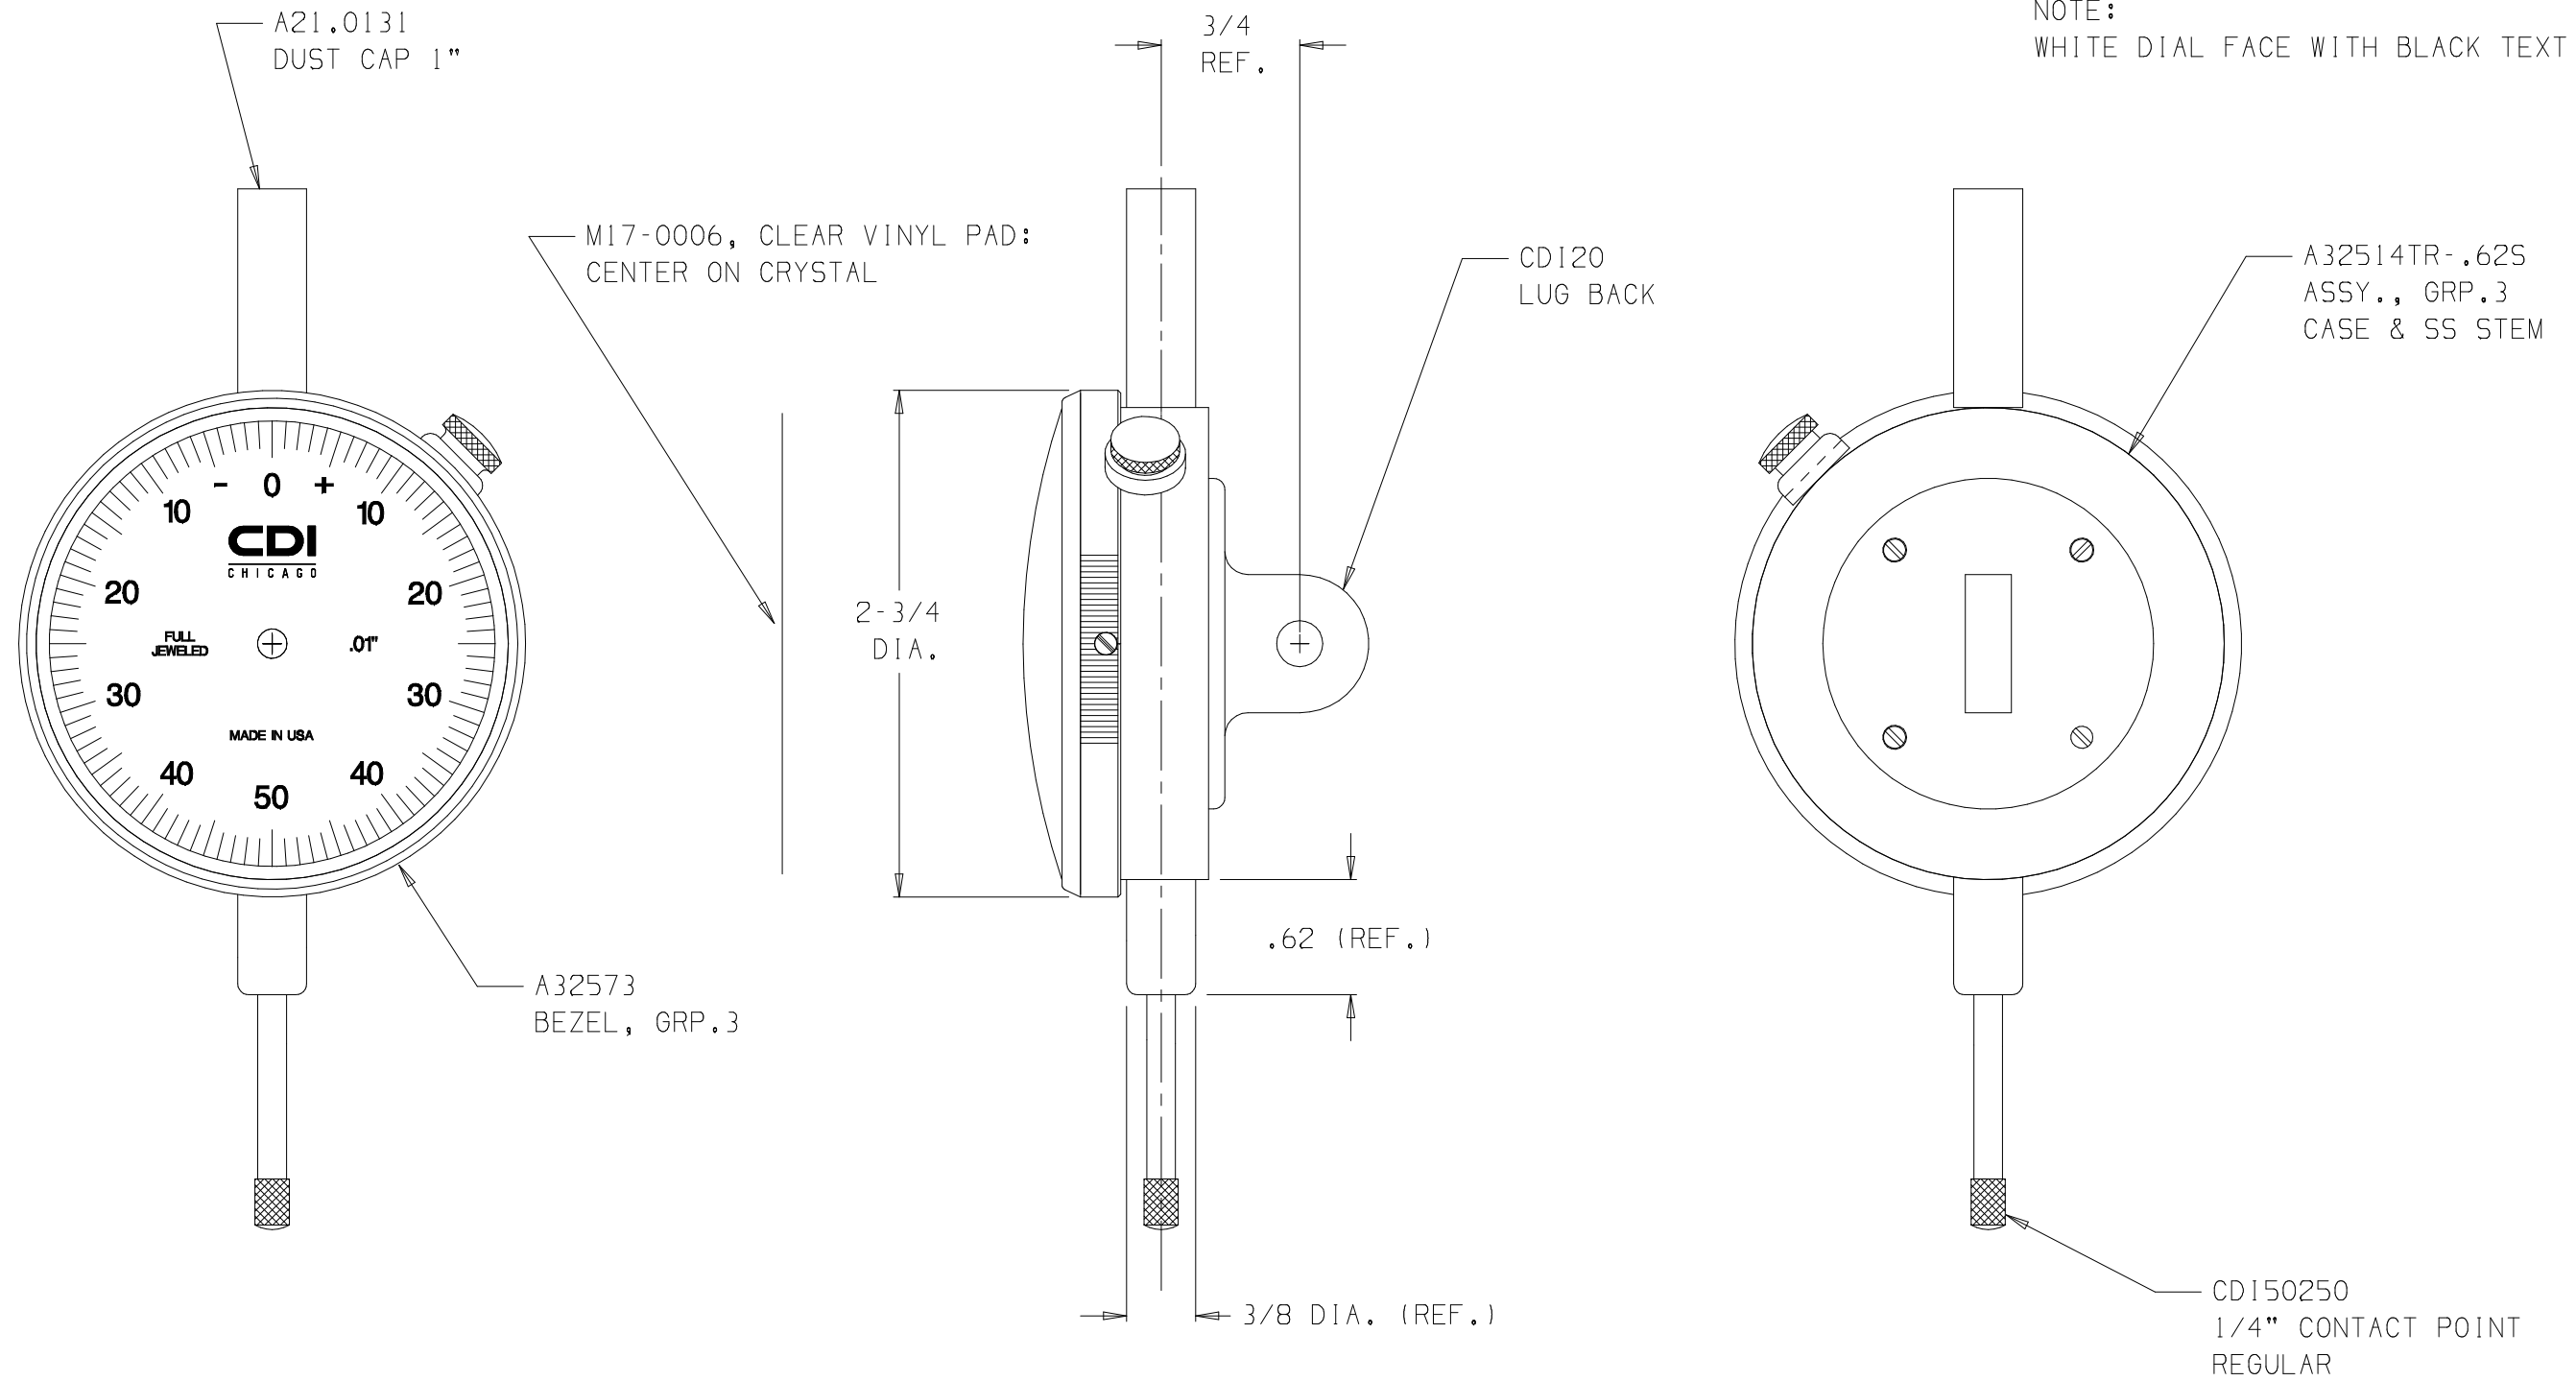

NOTE:
WHITE DIAL FACE WITH BLACK TEXT

36105BJ