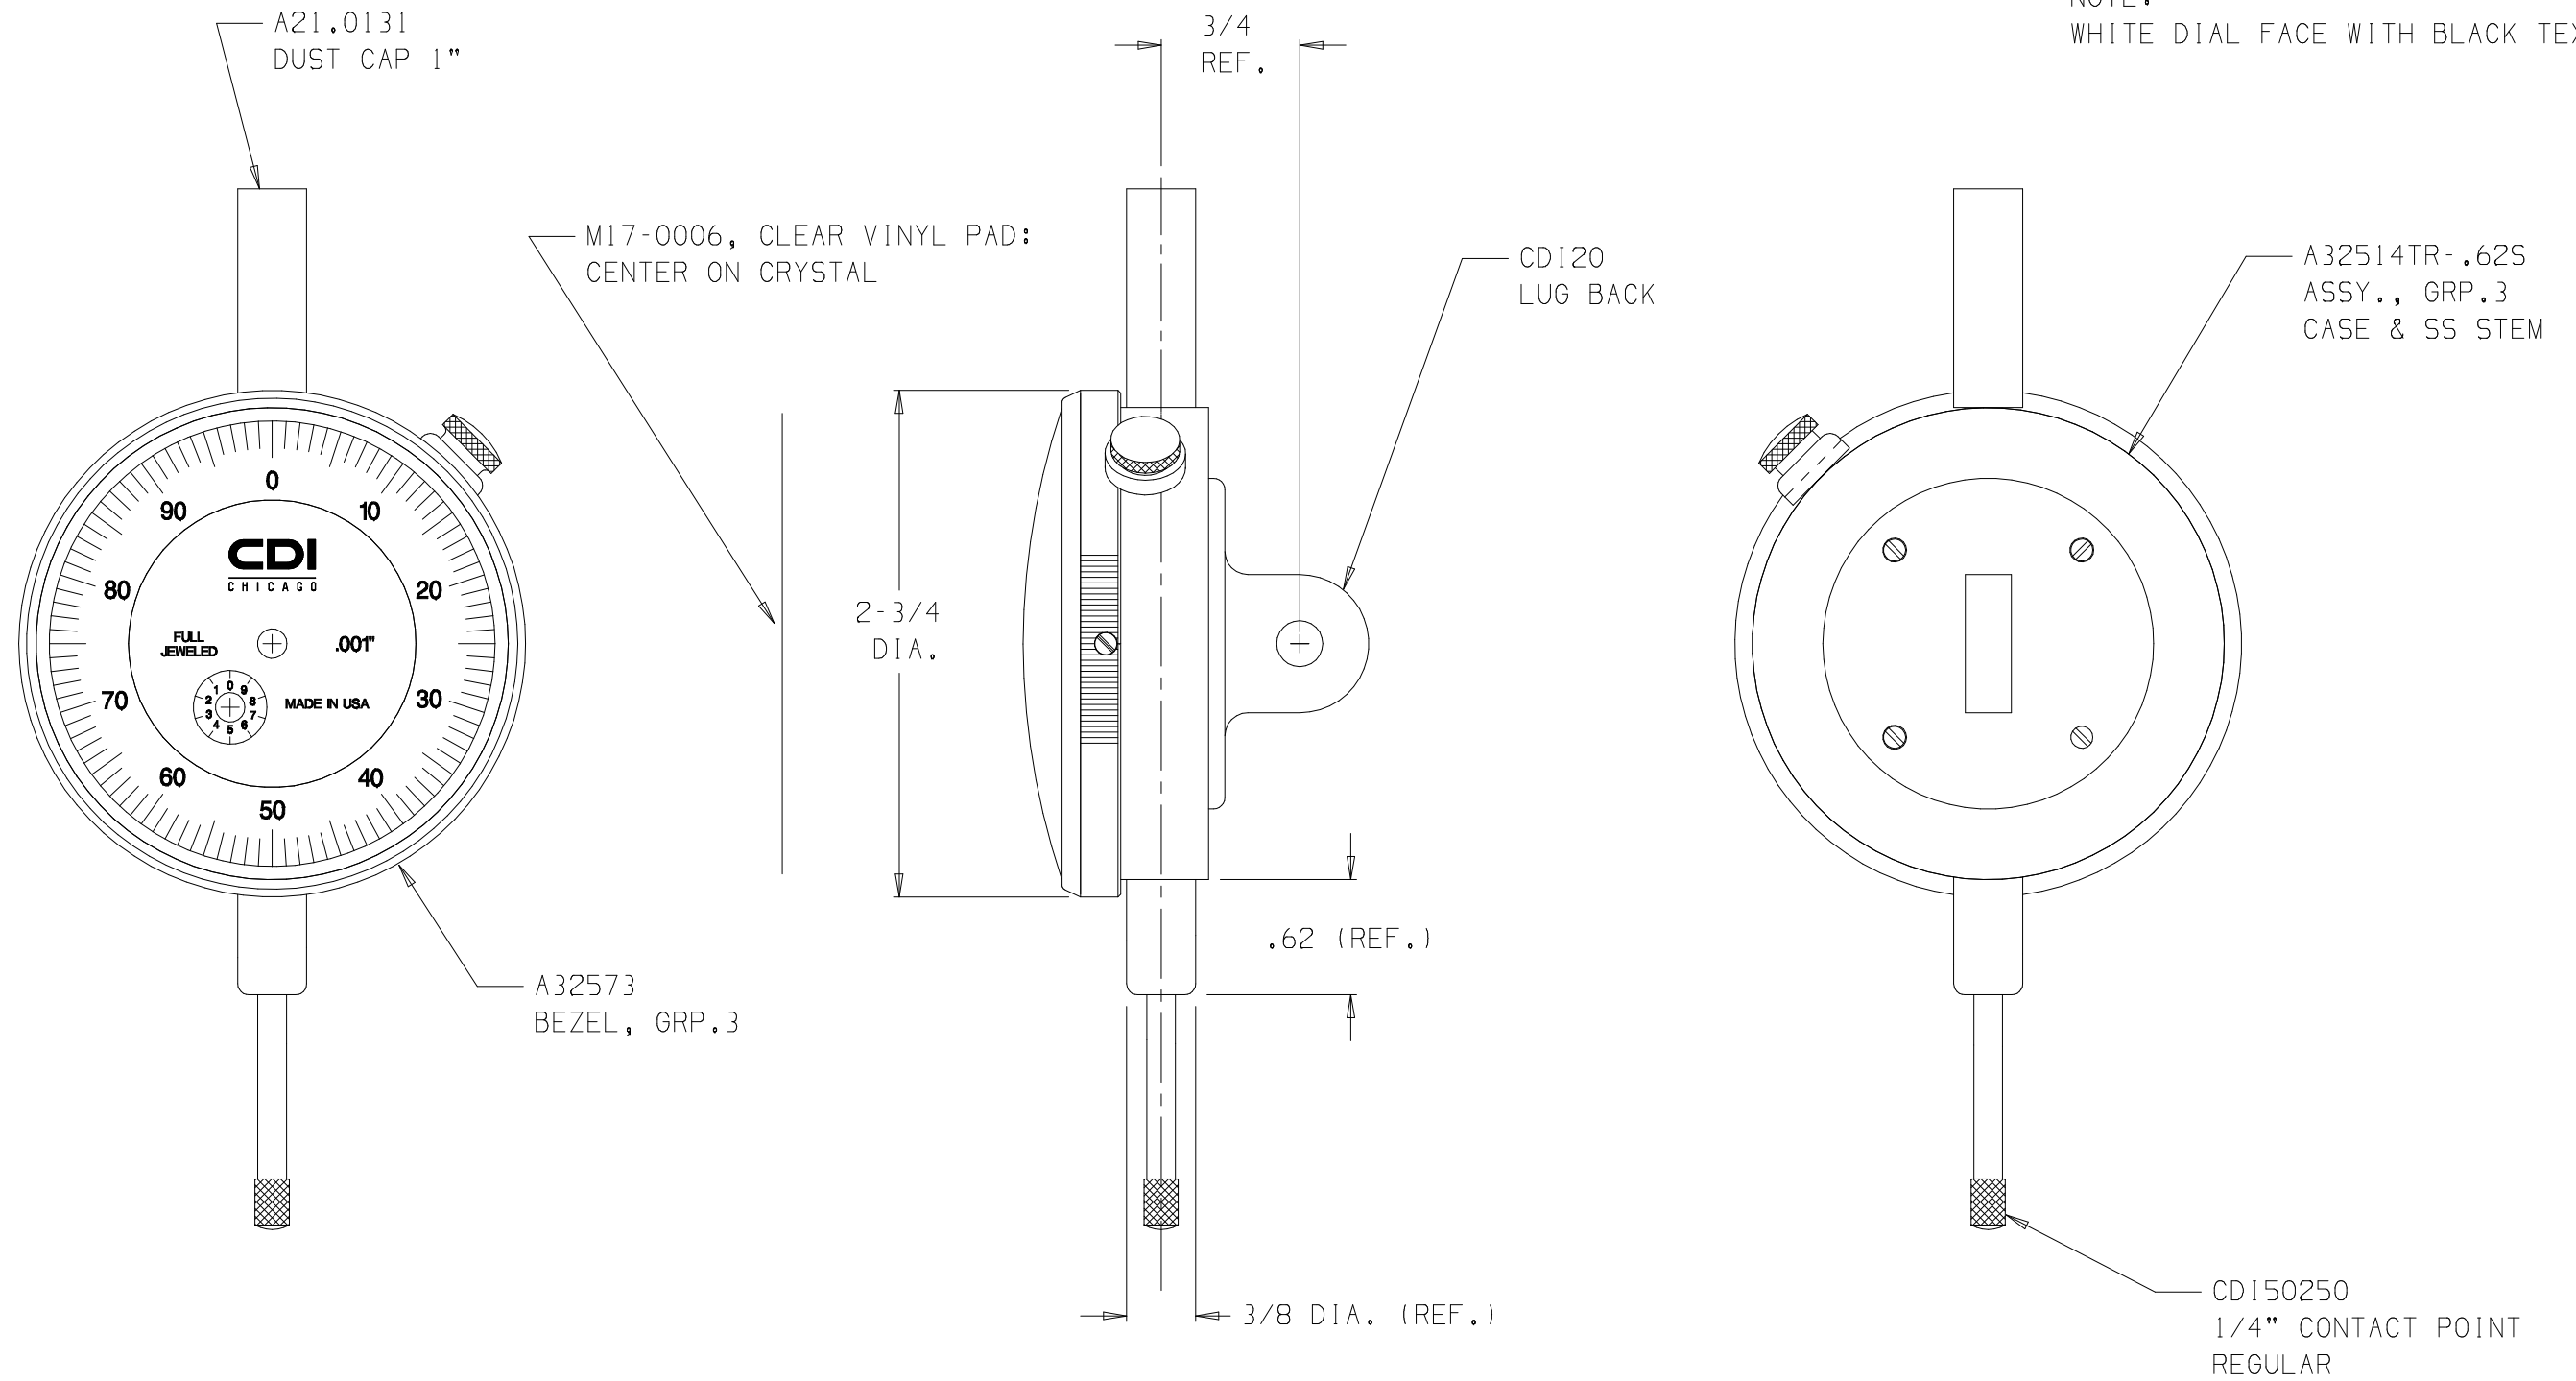

NOTE:  
WHITE DIAL FACE WITH BLACK TEXT

36104CJ