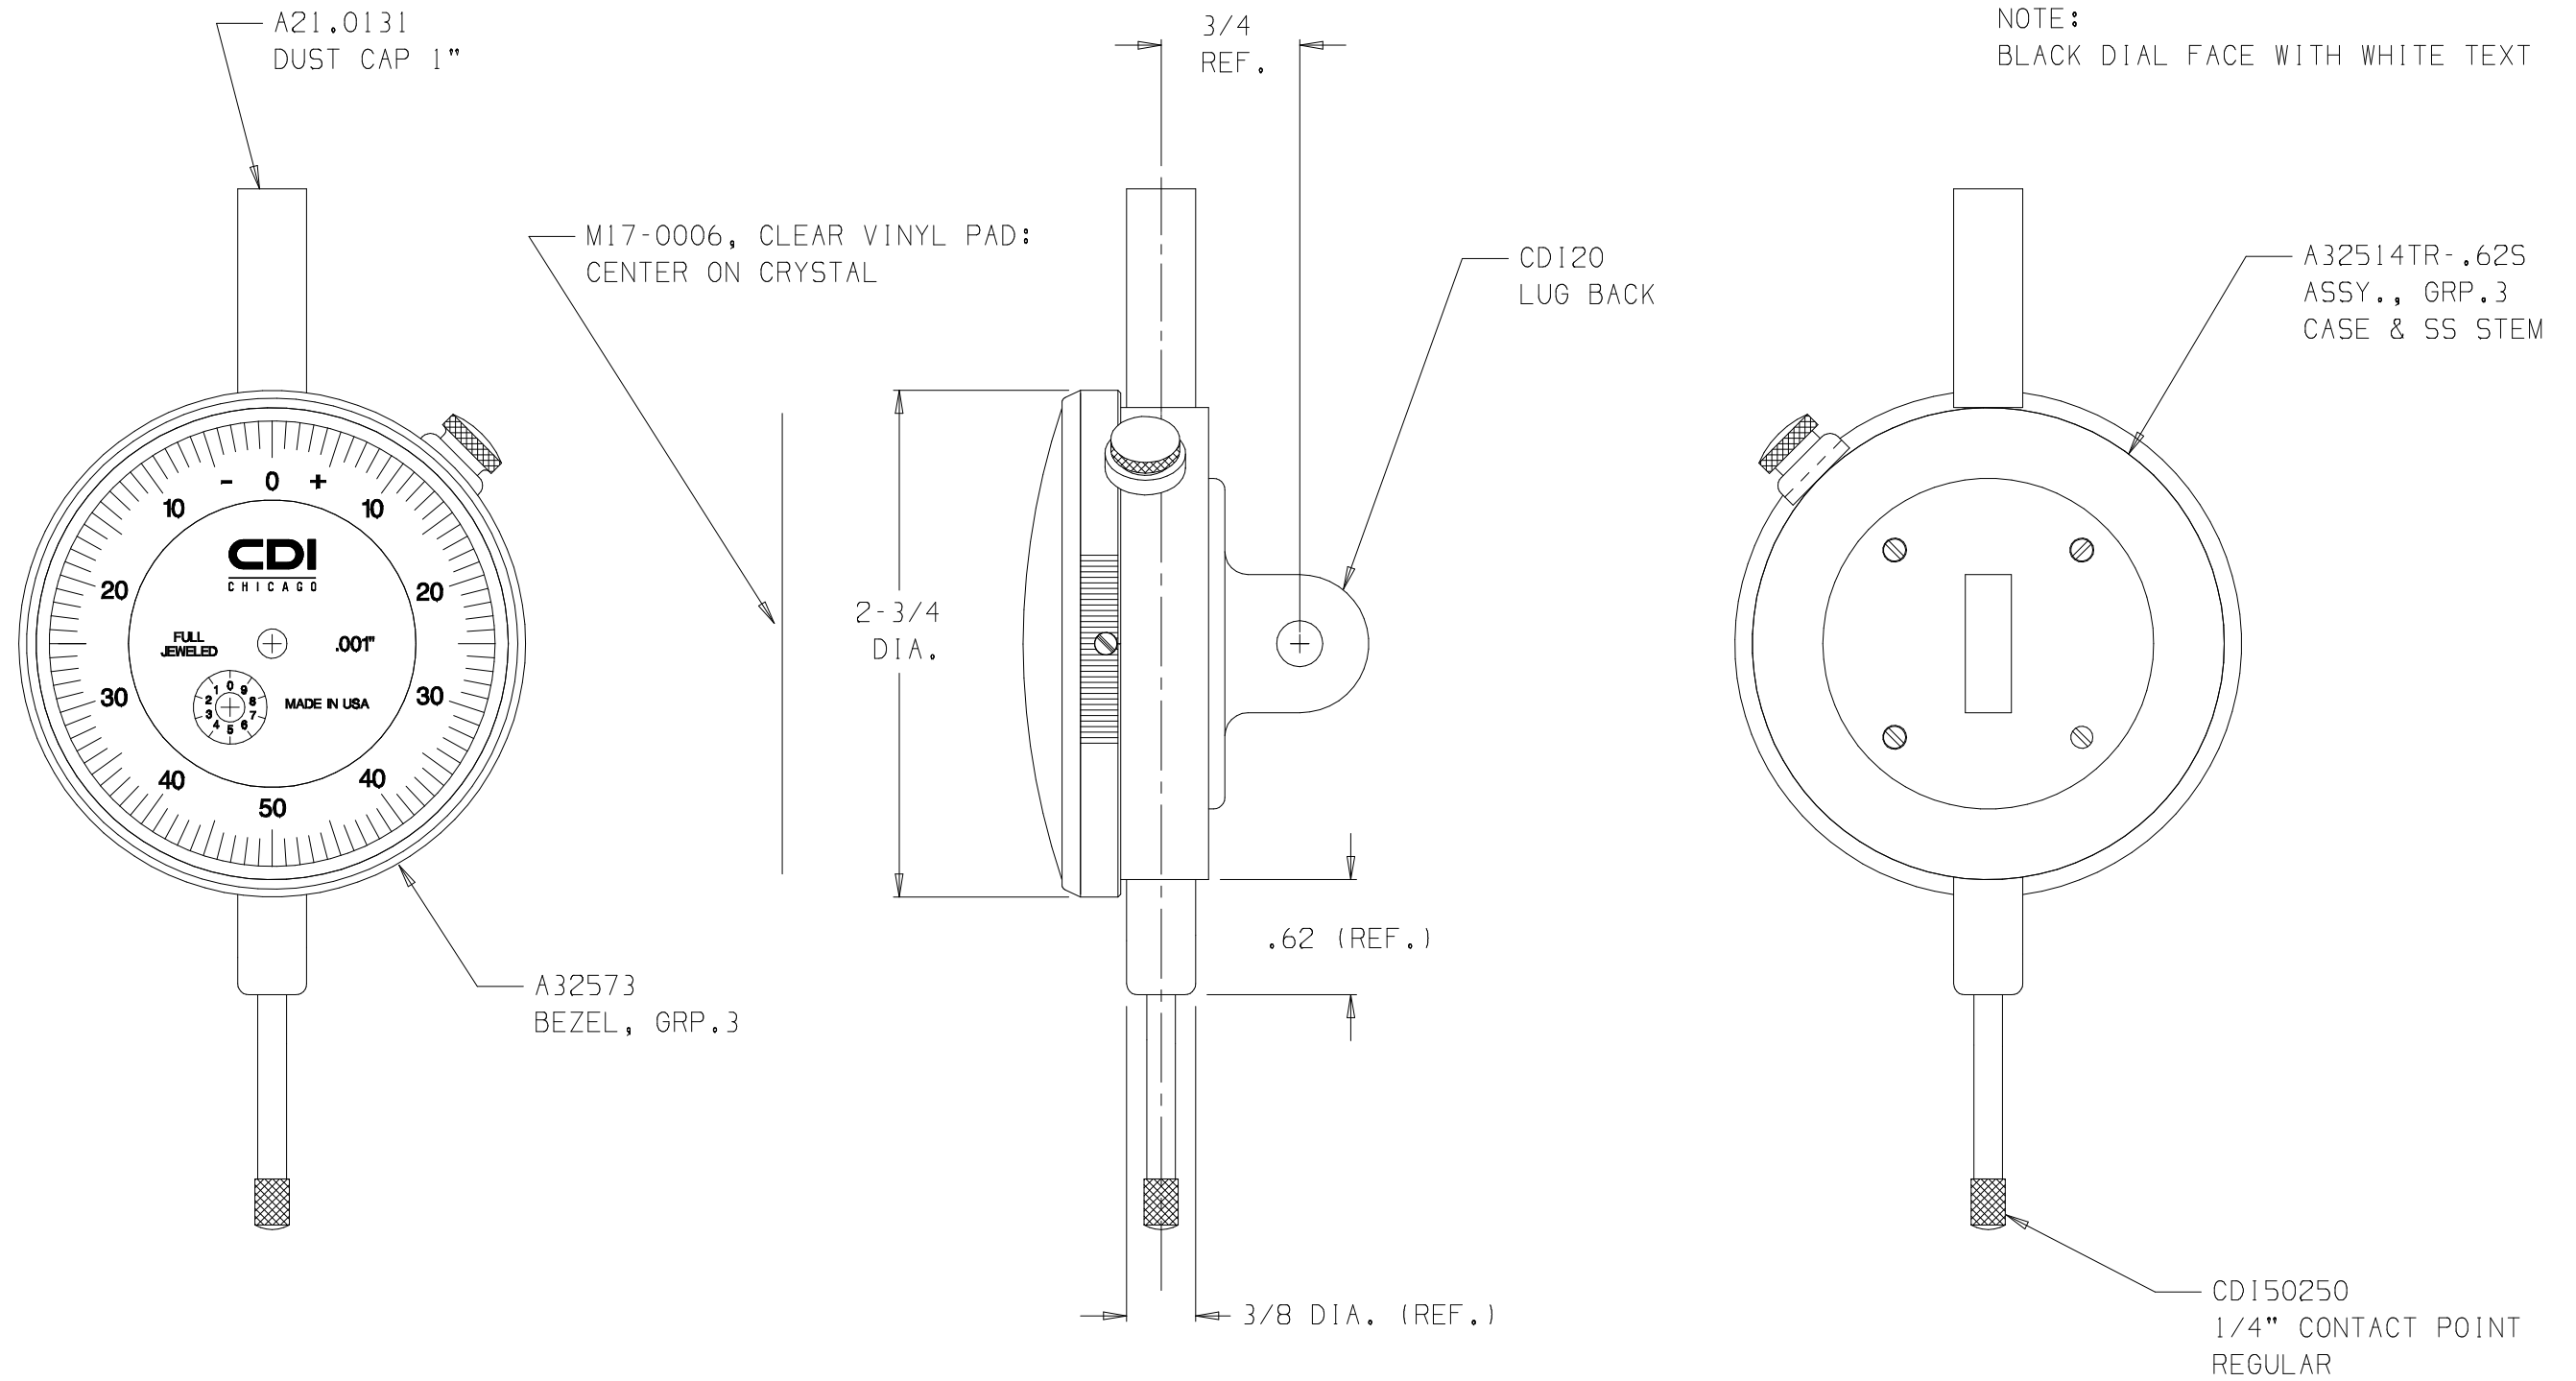

NOTE:
BLACK DIAL FACE WITH WHITE TEXT

36104BJ-HC