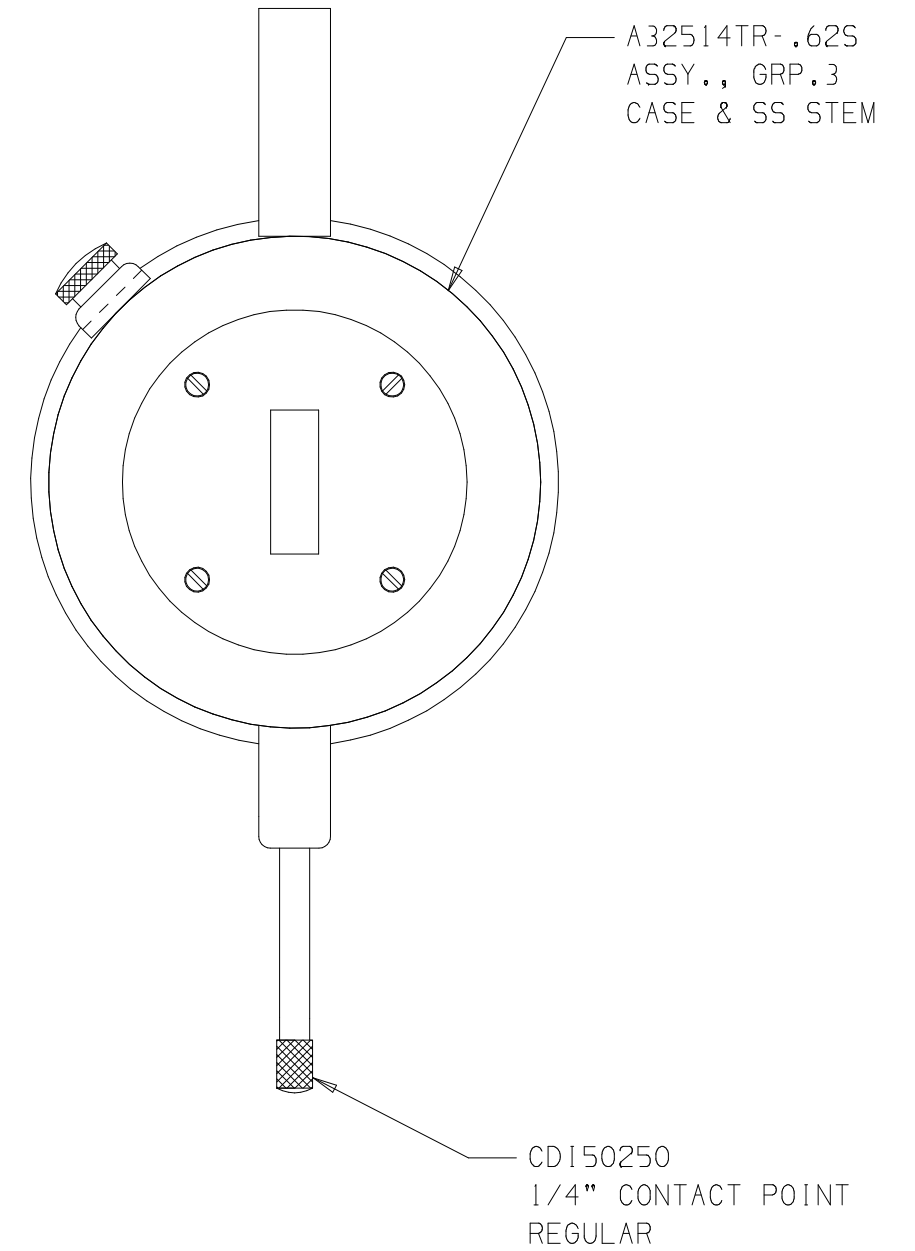

NOTE:
WHITE DIAL FACE WITH BLACK TEXT

36103CJ