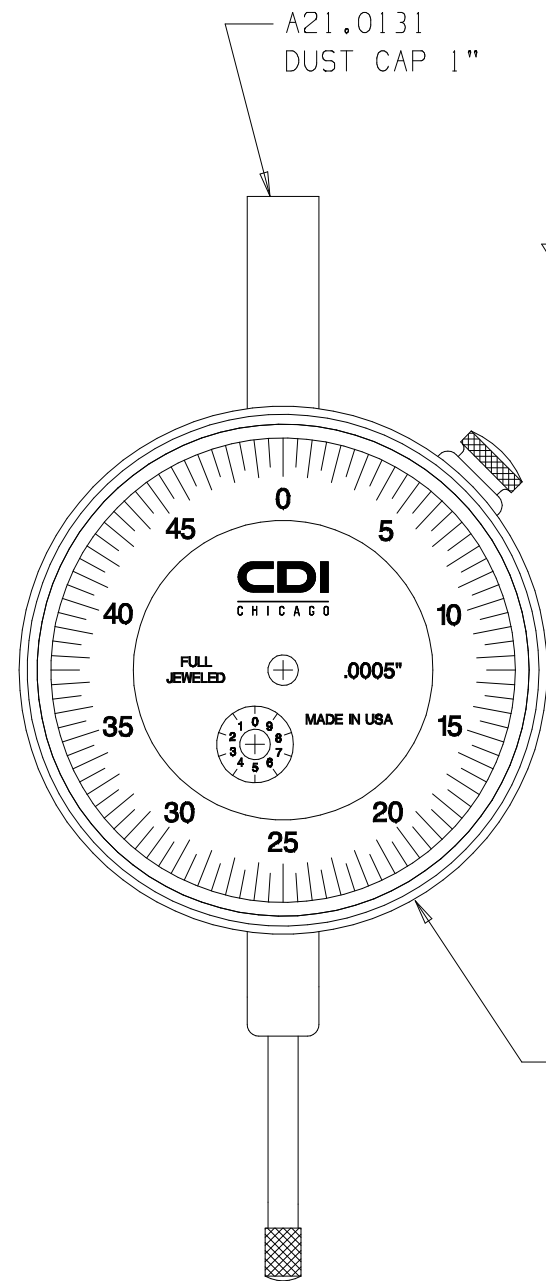

NOTE:
WHITE DIAL FACE WITH BLACK TEXT

36103CJ