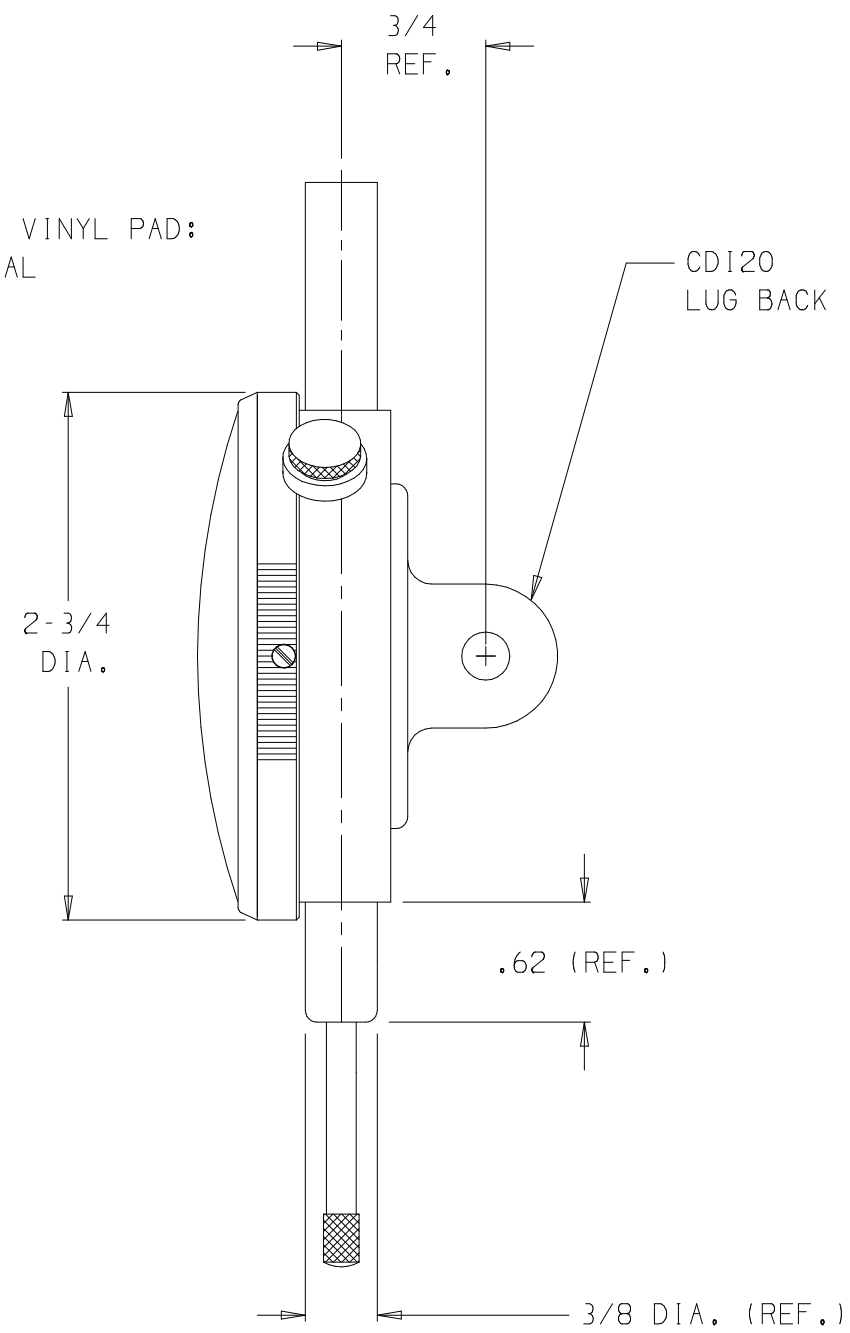

NOTE:
WHITE DIAL FACE WITH BLACK TEXT

36103CJ