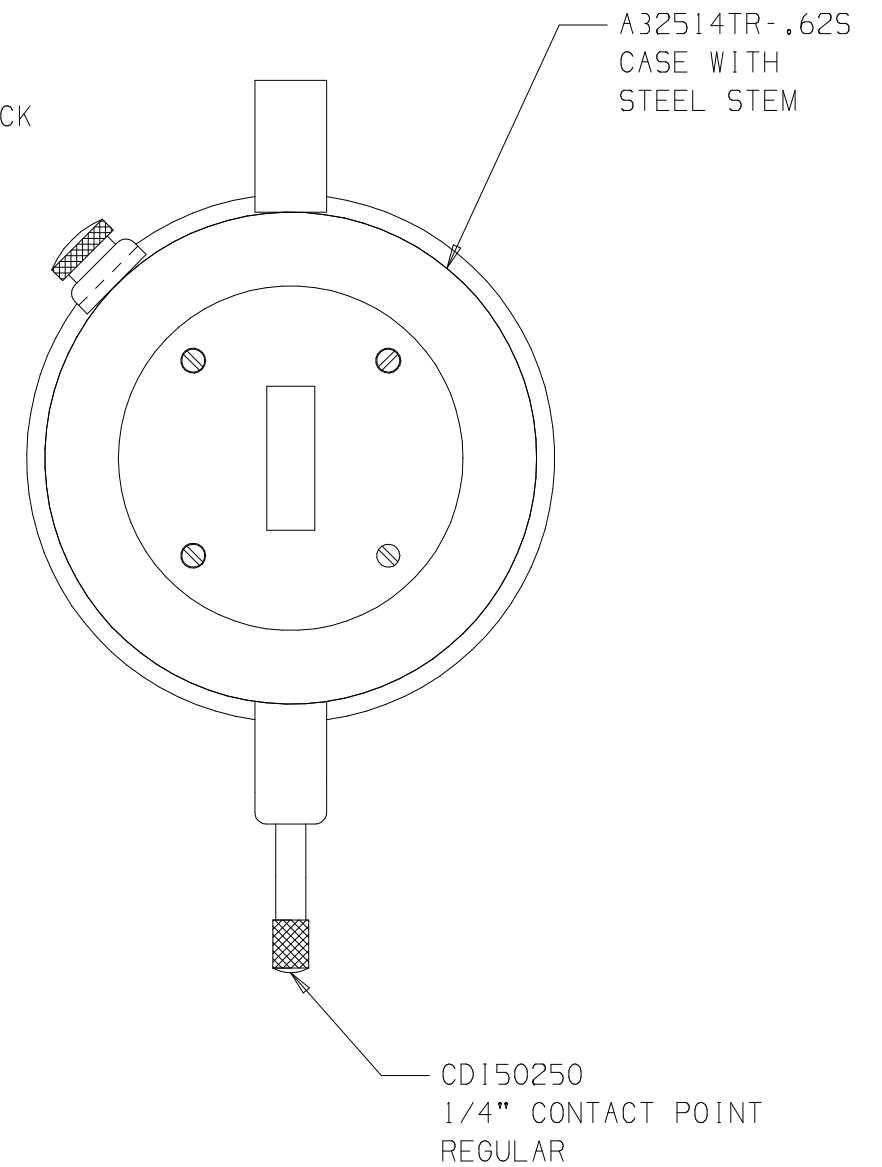

NOTE:  
WHITE DIAL FACE WITH BLACK TEXT

35004CJ