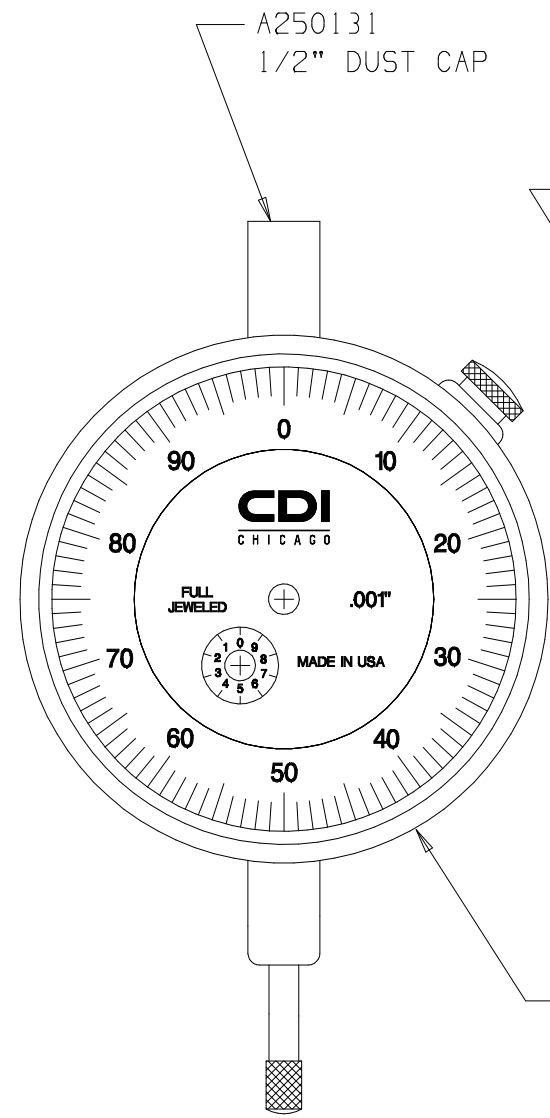

NOTE:  
WHITE DIAL FACE WITH BLACK TEXT

35004CJ