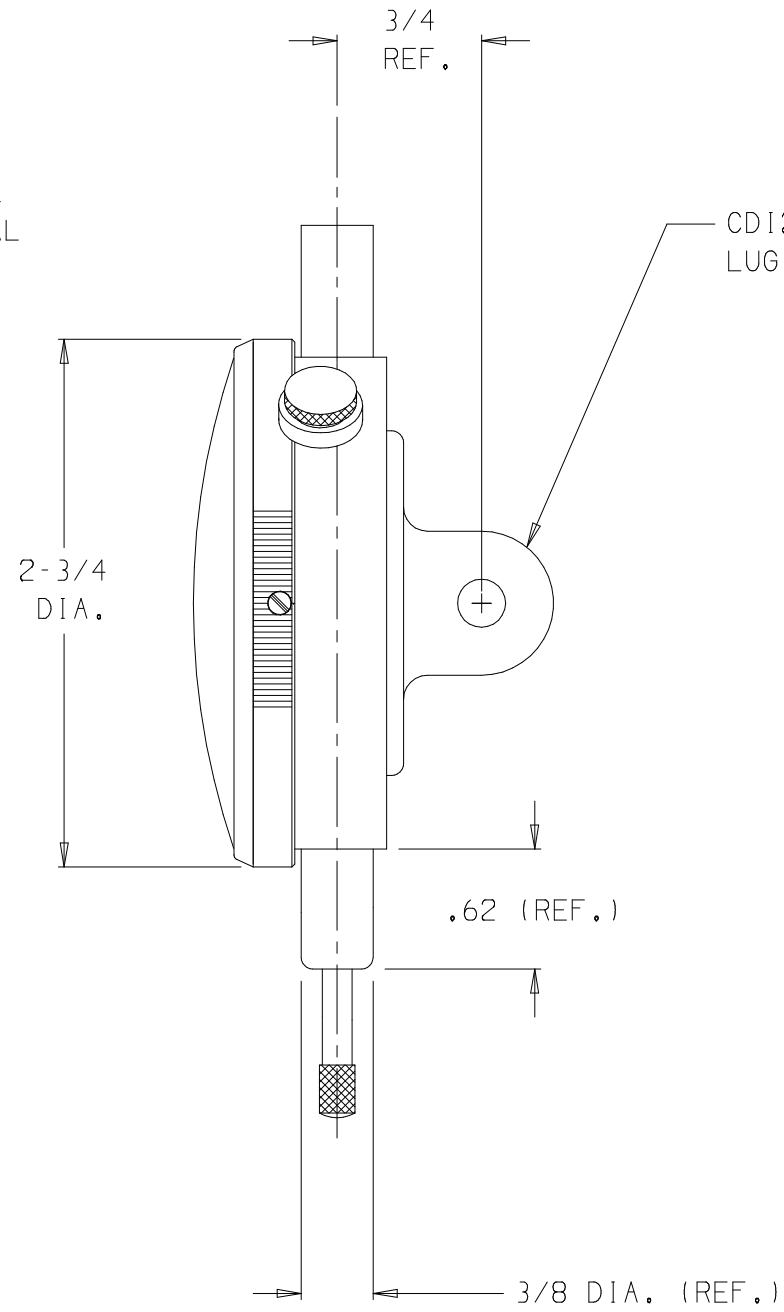

NOTE:  
WHITE DIAL FACE WITH BLACK TEXT

35004CJ