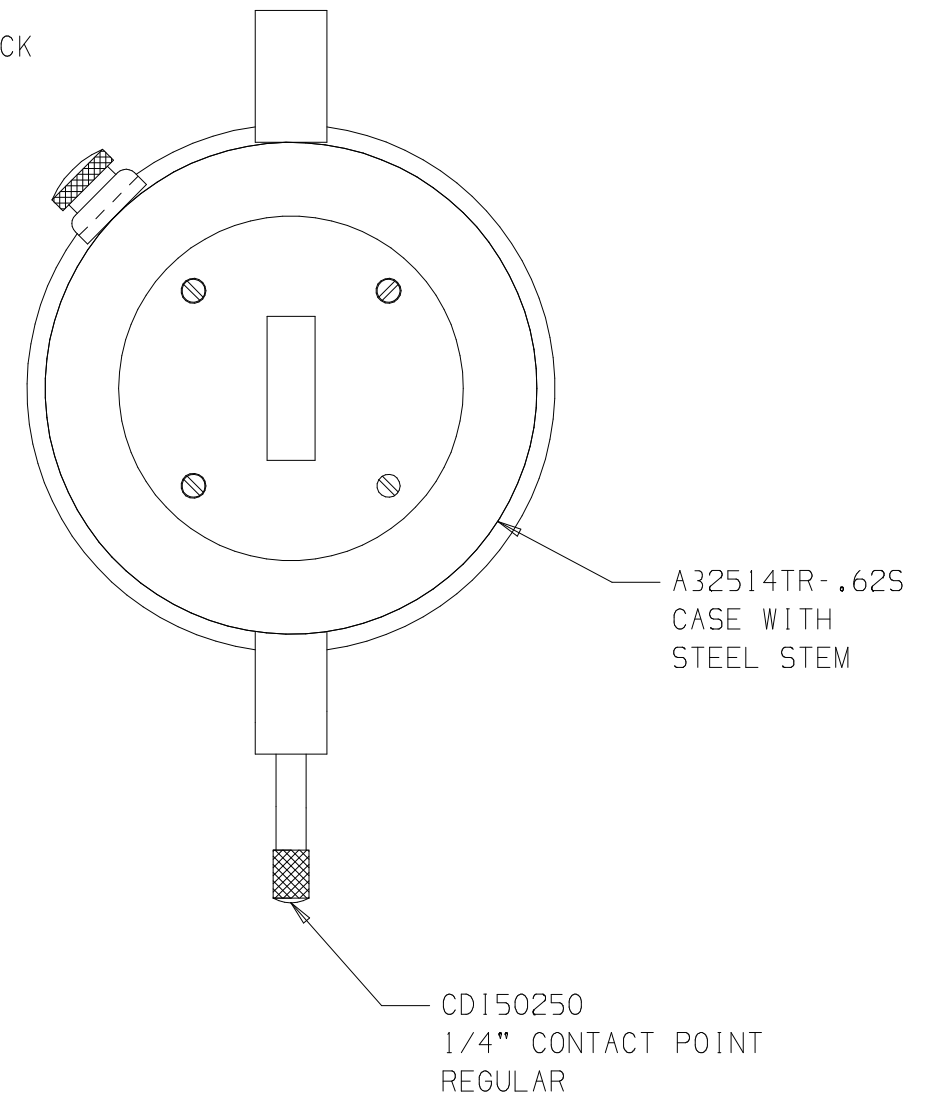

NOTE:
WHITE DIAL FACE WITH BLACK TEXT

35004BJ