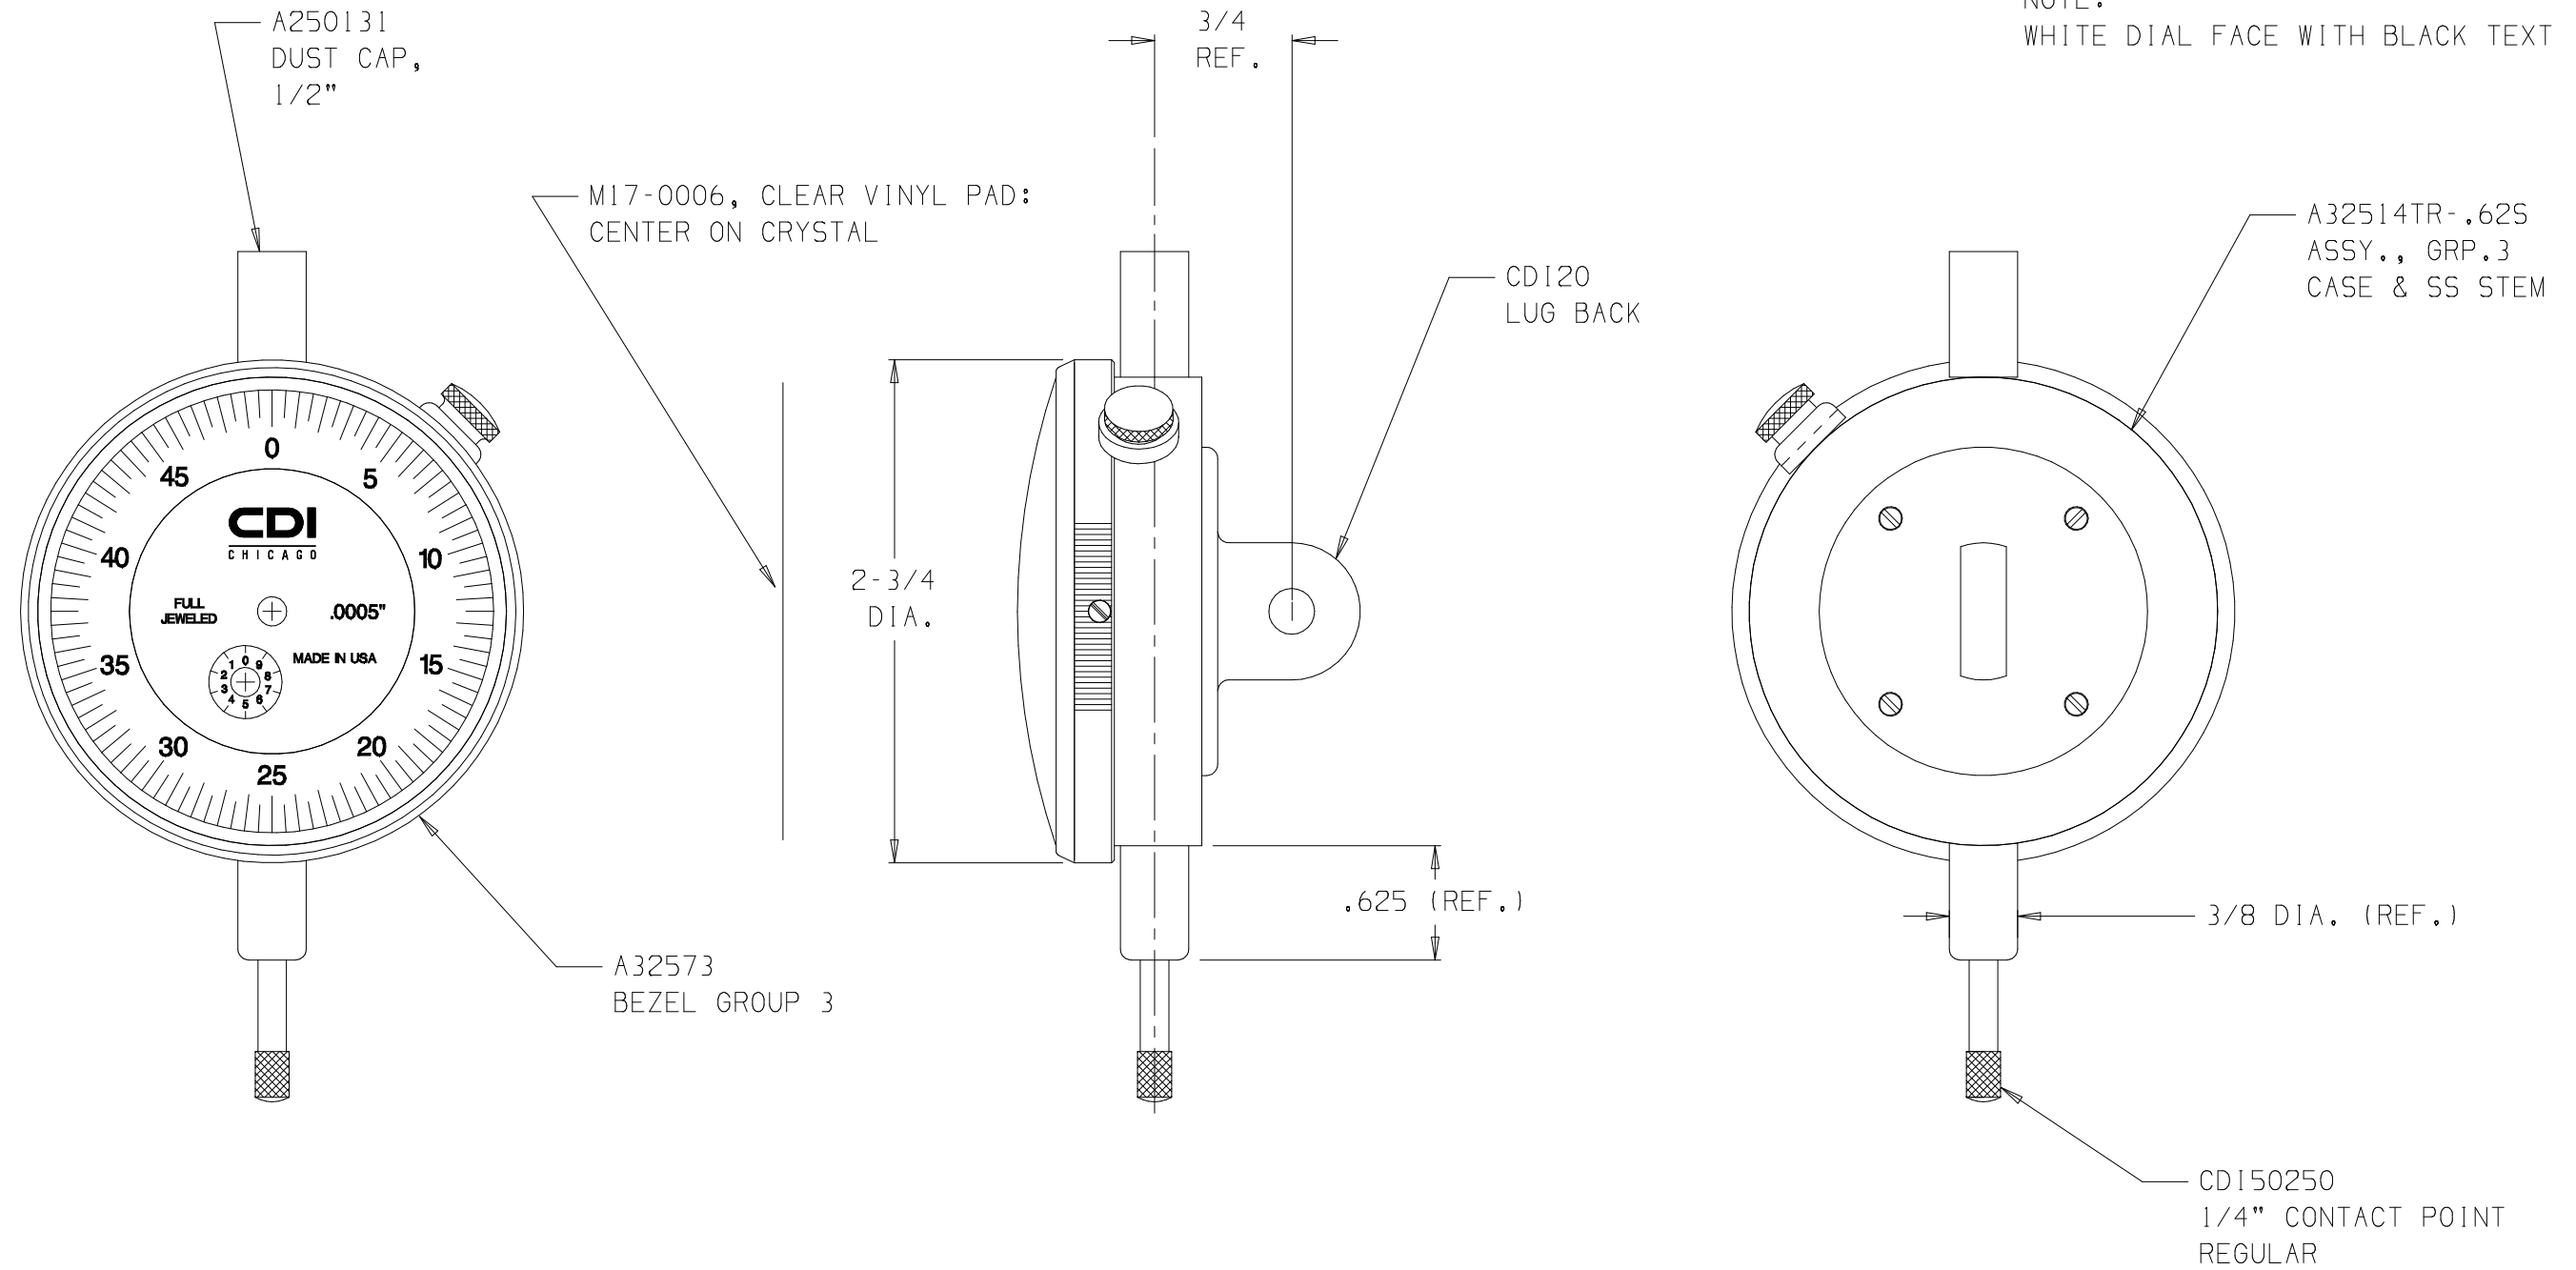

NOTE:
WHITE DIAL FACE WITH BLACK TEXT

35003CJ