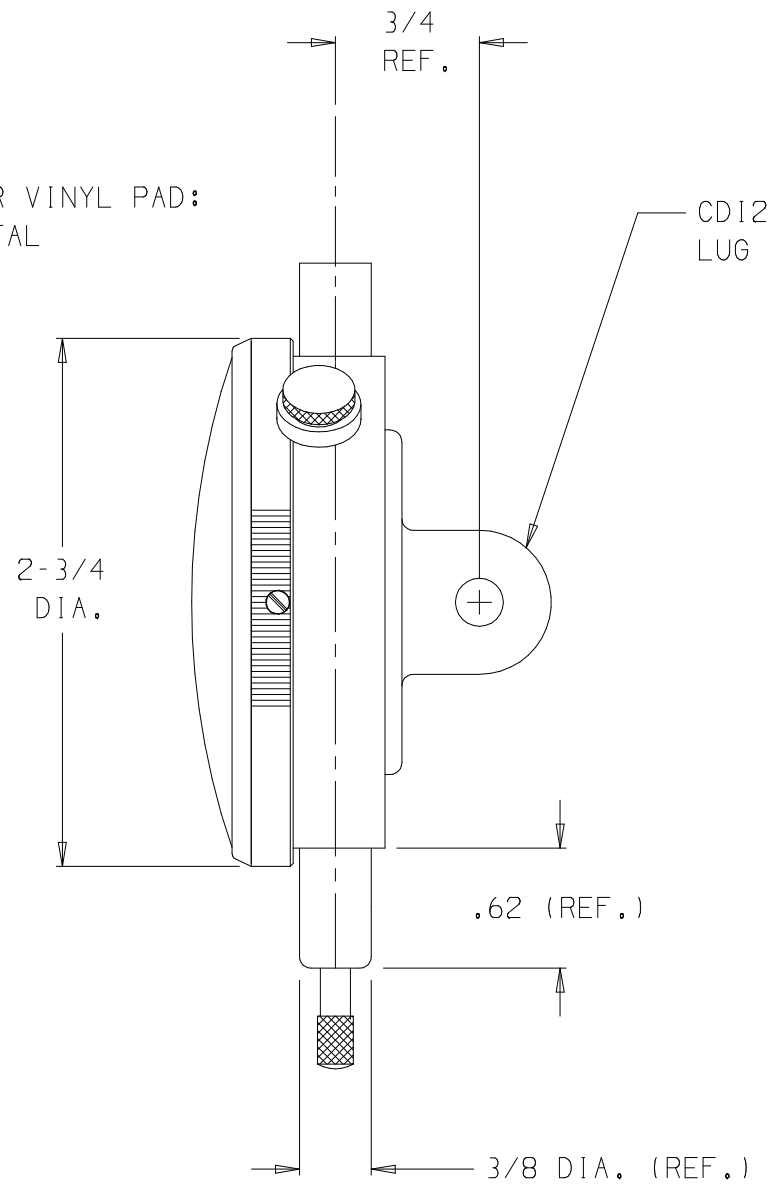

M17-0006, CLEAR VINYL PAD:  
CENTER ON CRYSTAL

A32573  
BEZEL

CD120  
LUG BACK

NOTE:  
WHITE DIAL FACE WITH BLACK TEXT

CD150250  
1/4" CONTACT POINT  
REGULAR