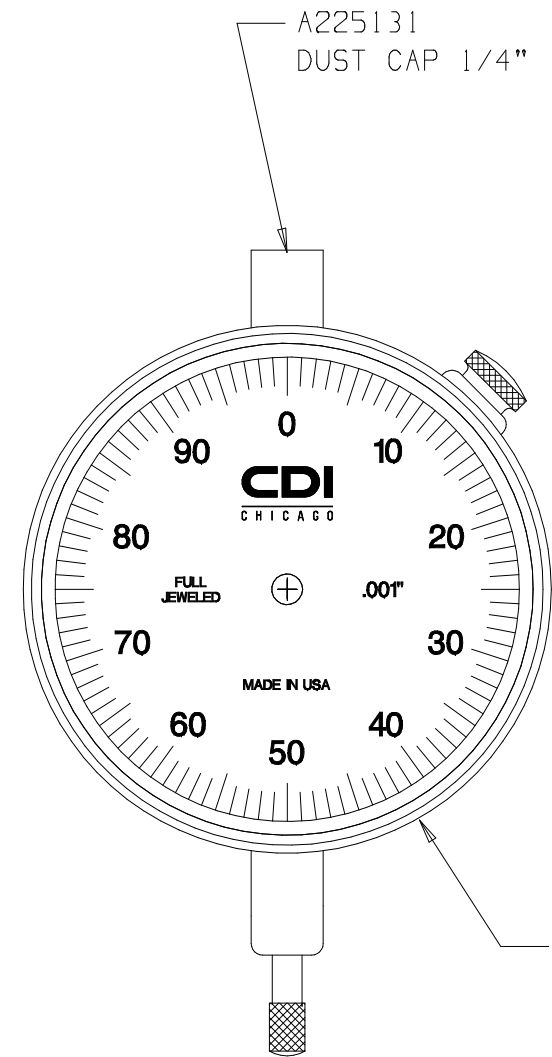

NOTE:
BLACK DIAL FACE WITH WHITE TEXT

M17-0006, CLEAR VINYL PAD:
CENTER ON CRYSTAL

A32573
BEZEL