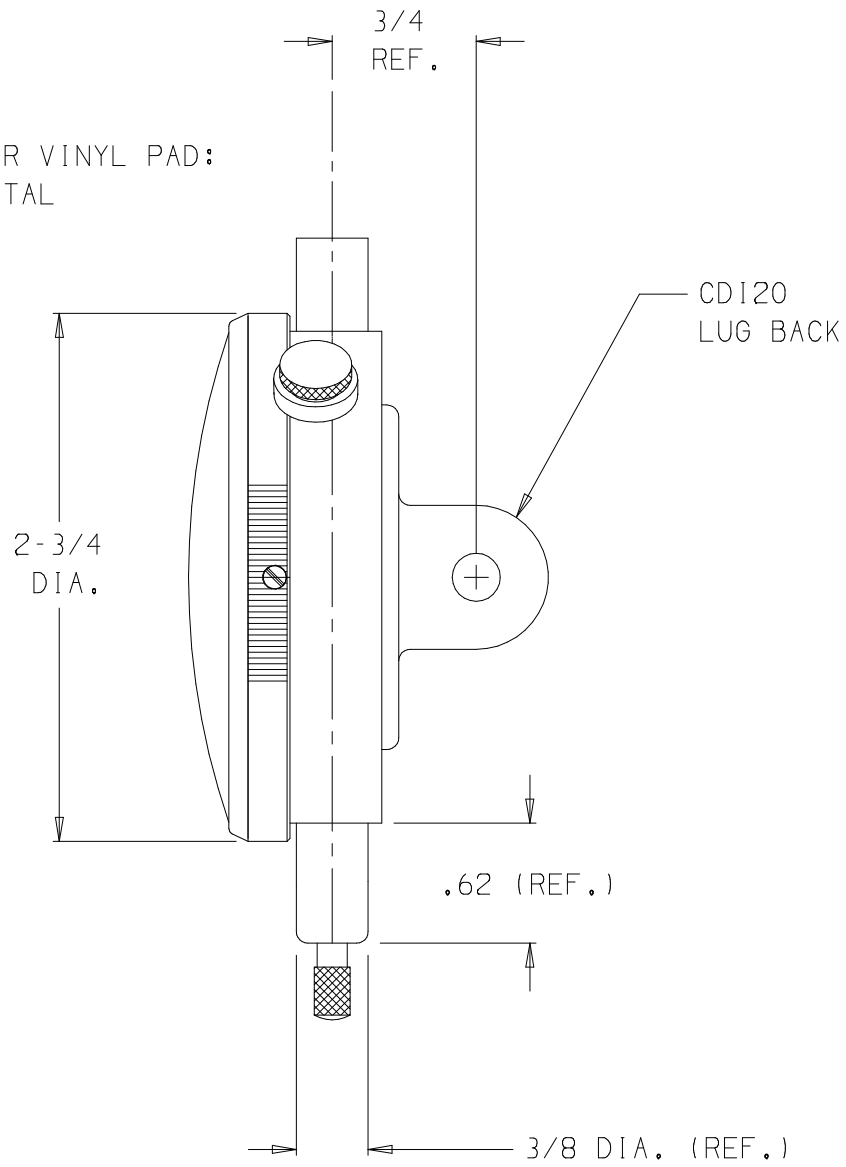

M17-0006, CLEAR VINYL PAD:  
CENTER ON CRYSTAL

A32573  
BEZEL, GRP.3

NOTE:  
WHITE DIAL FACE WITH BLACK TEXT