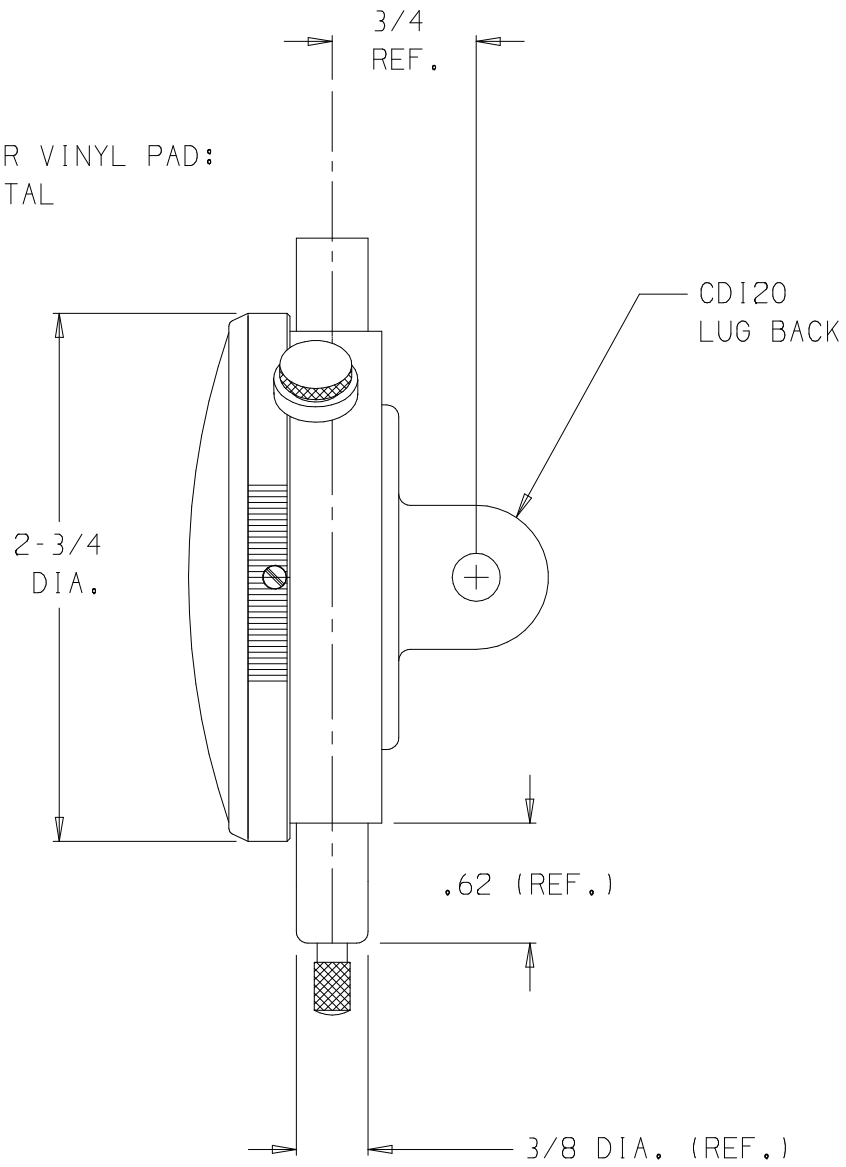

M17-0006, CLEAR VINYL PAD:
CENTER ON CRYSTAL

NOTE:
WHITE DIAL FACE WITH BLACK TEXT