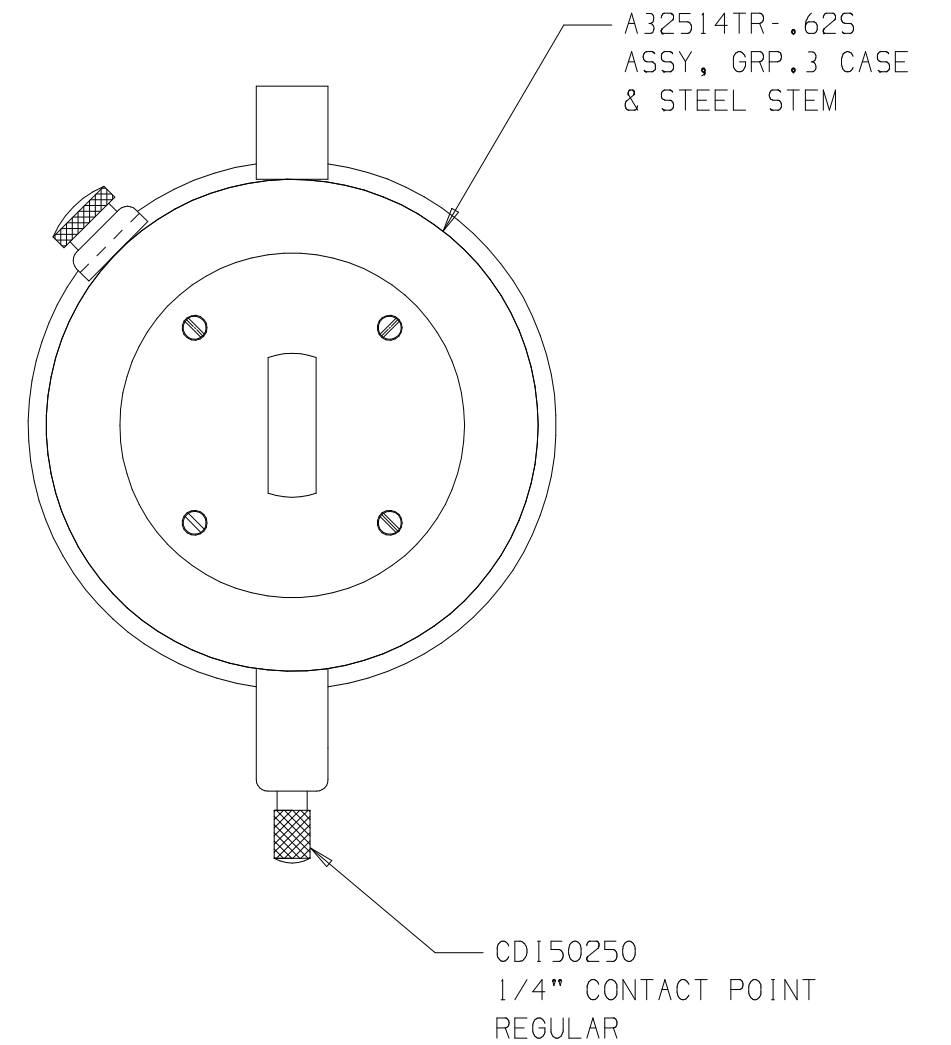

NOTE:
WHITE DIAL FACE WITH BLACK TEXT

31003BJ