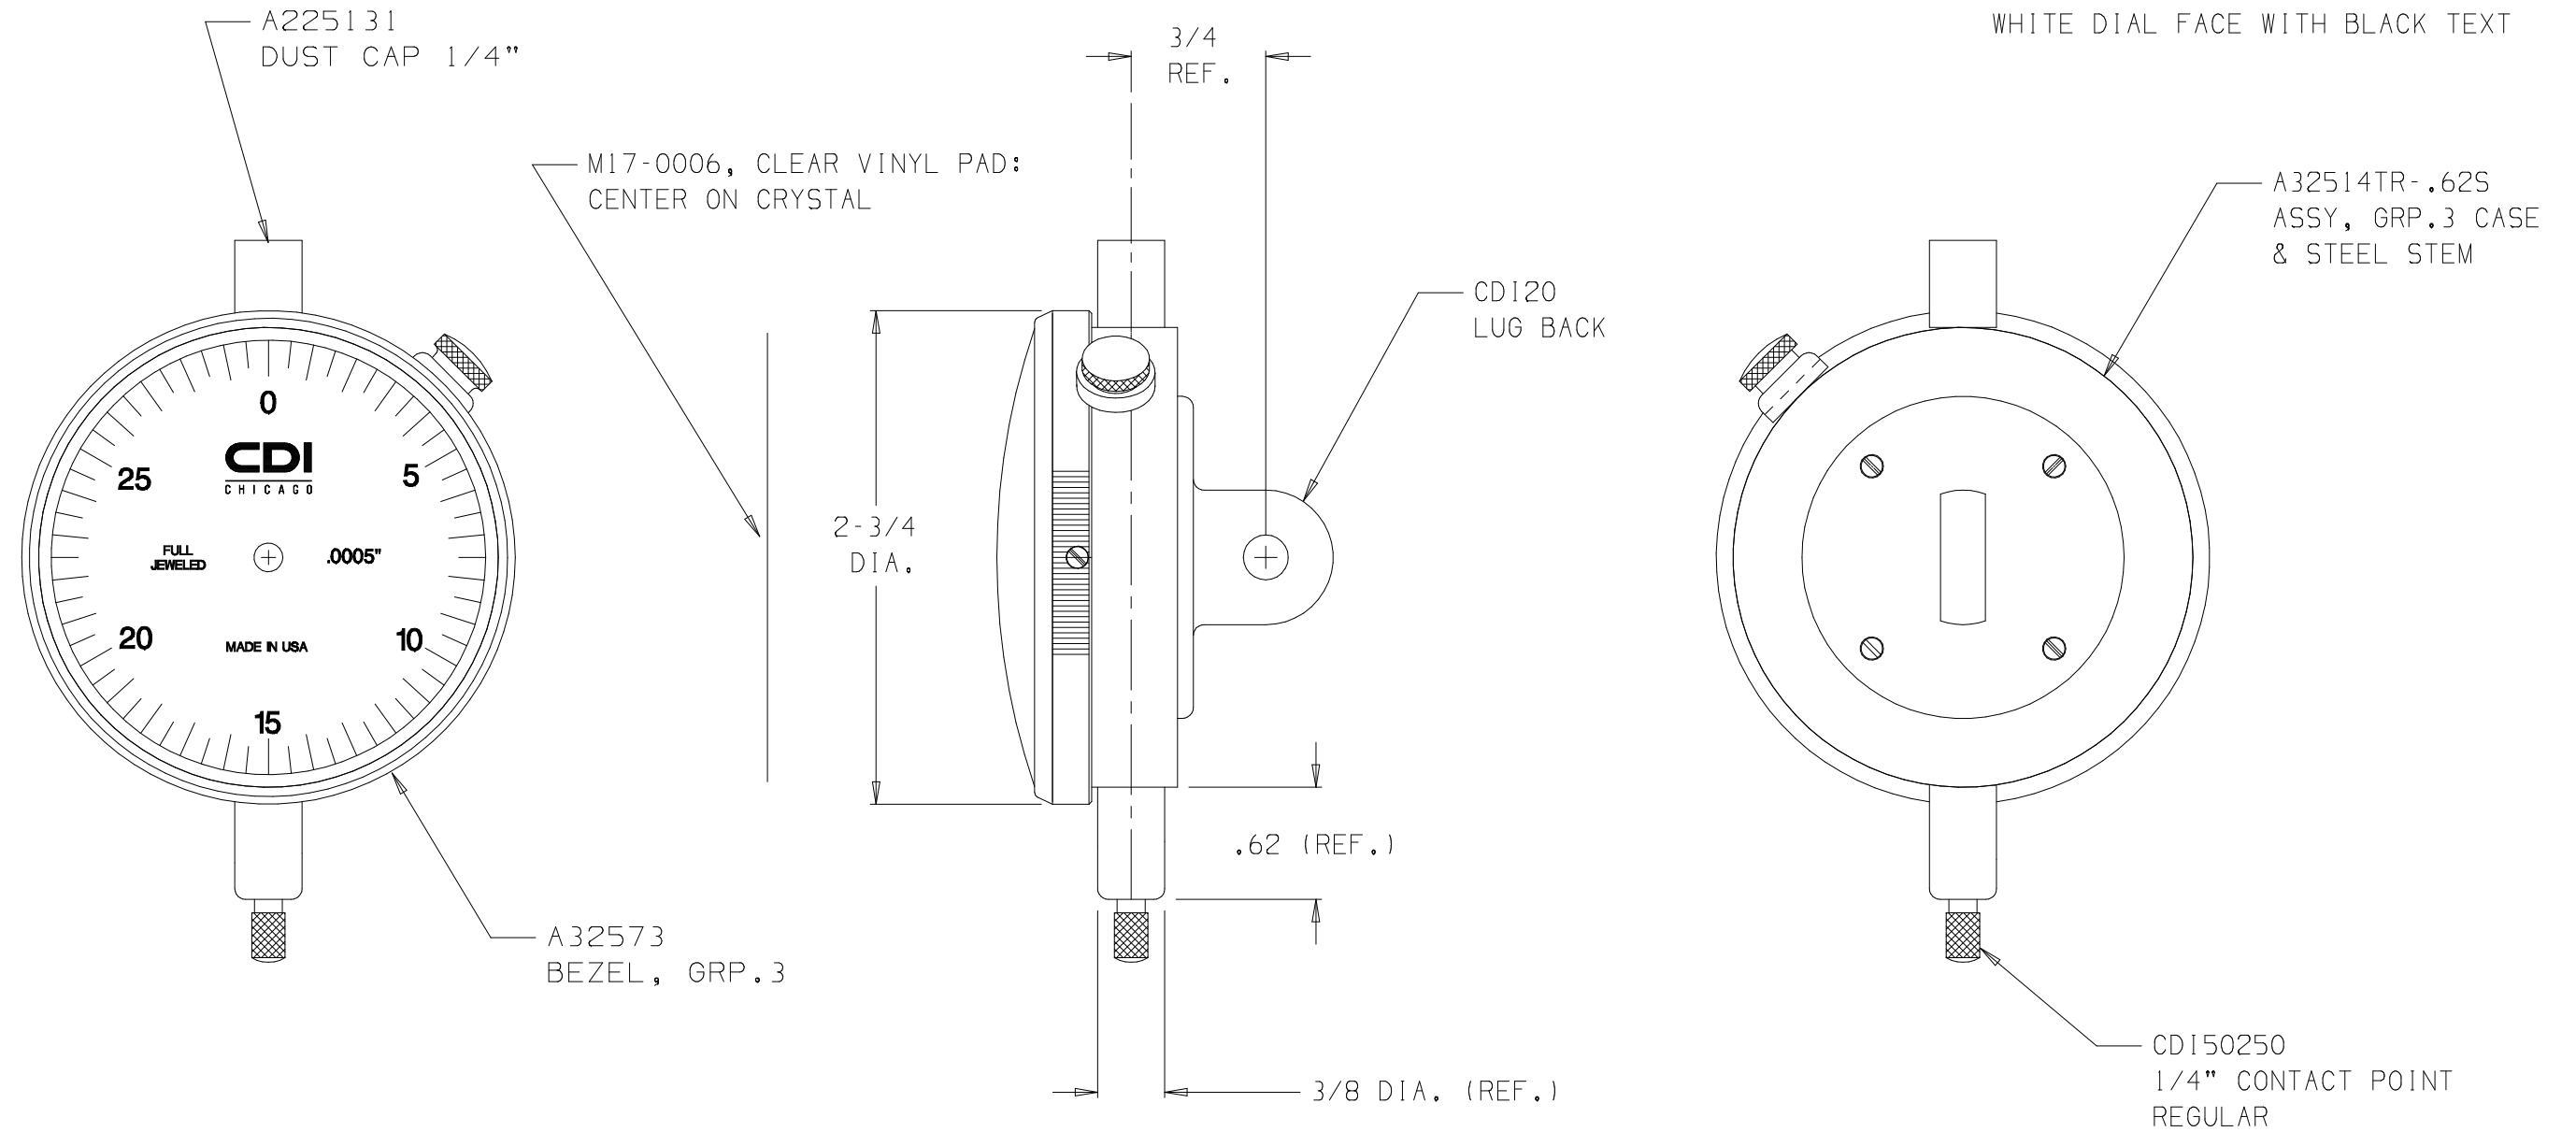

NOTE:
WHITE DIAL FACE WITH BLACK TEXT

30753CJ