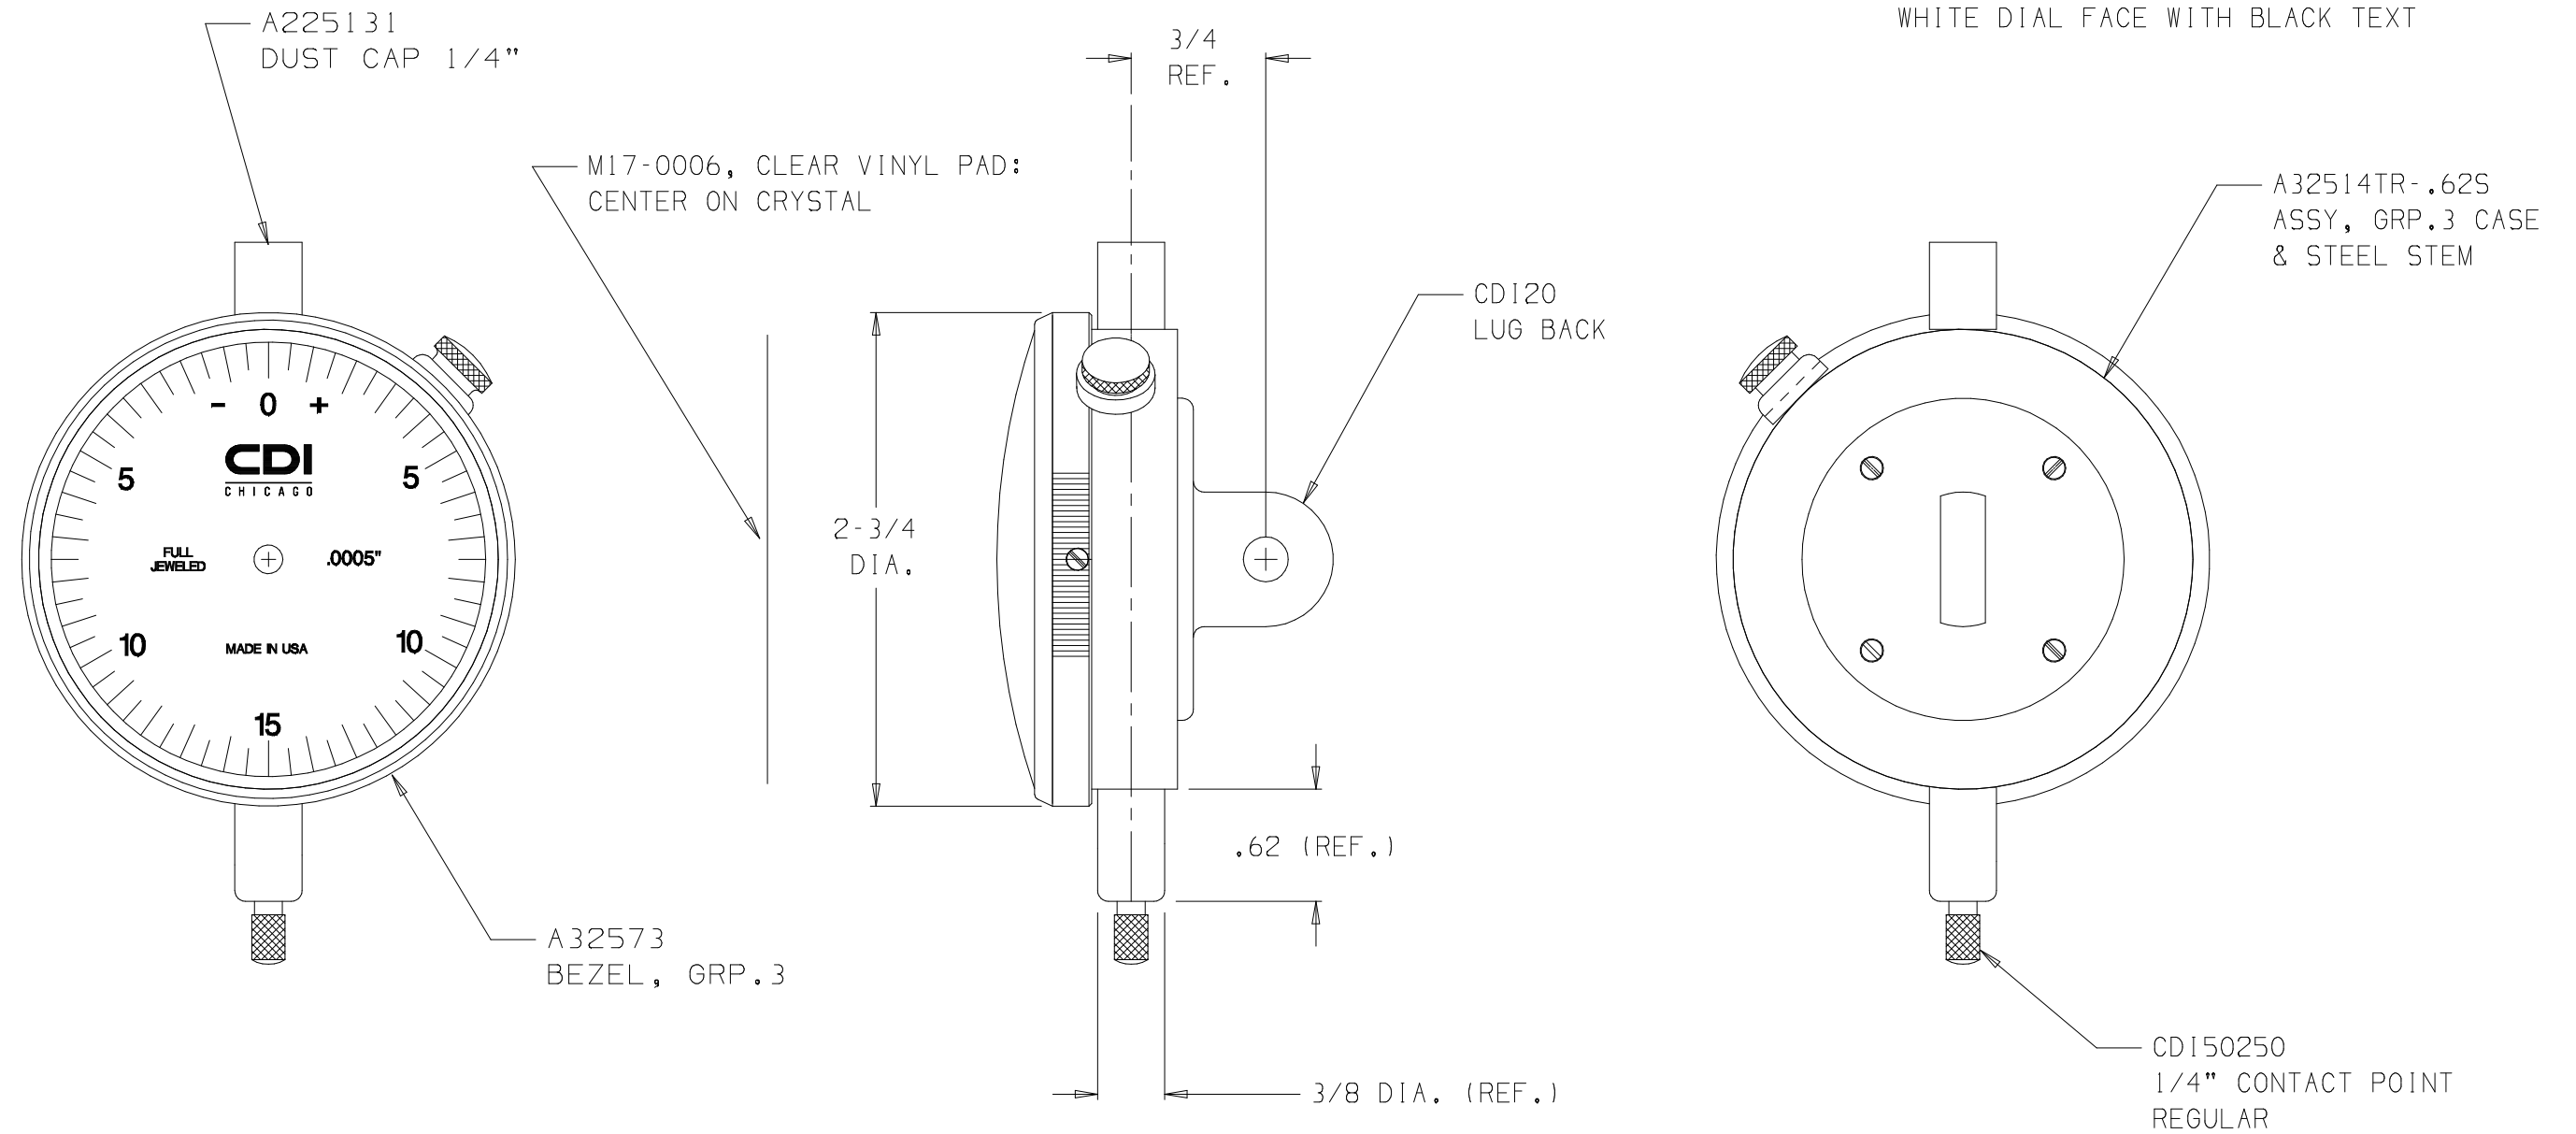

NOTE:
WHITE DIAL FACE WITH BLACK TEXT

30753BJ