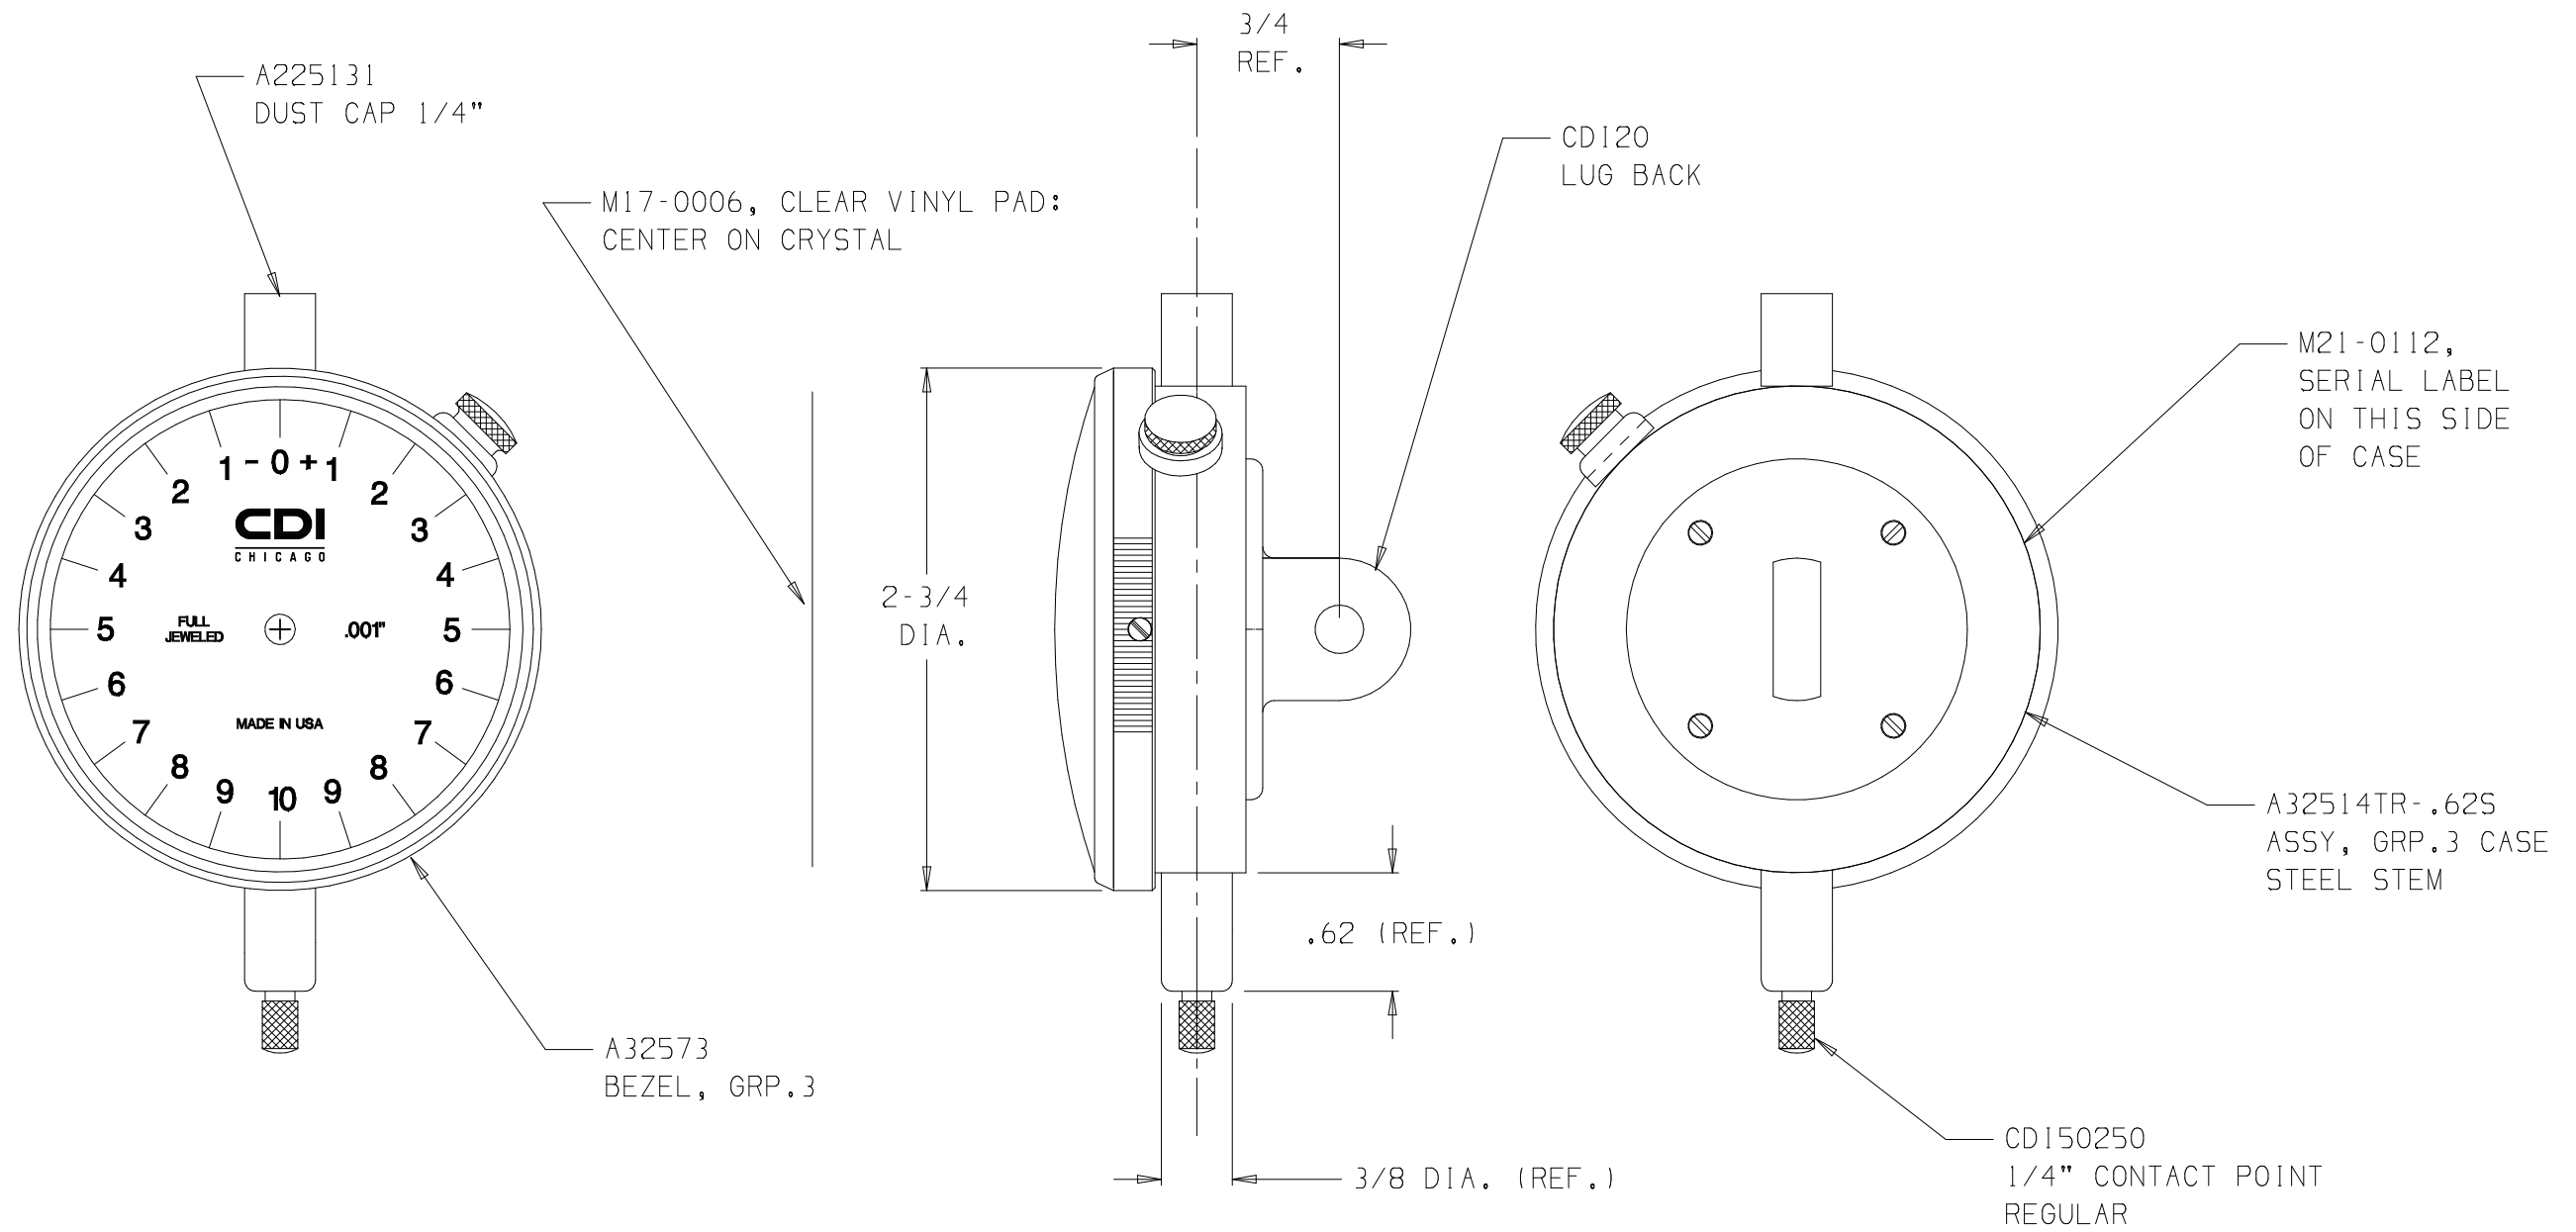

NOTE:
WHITE DIAL FACE WITH BLACK TEXT

30504BJ