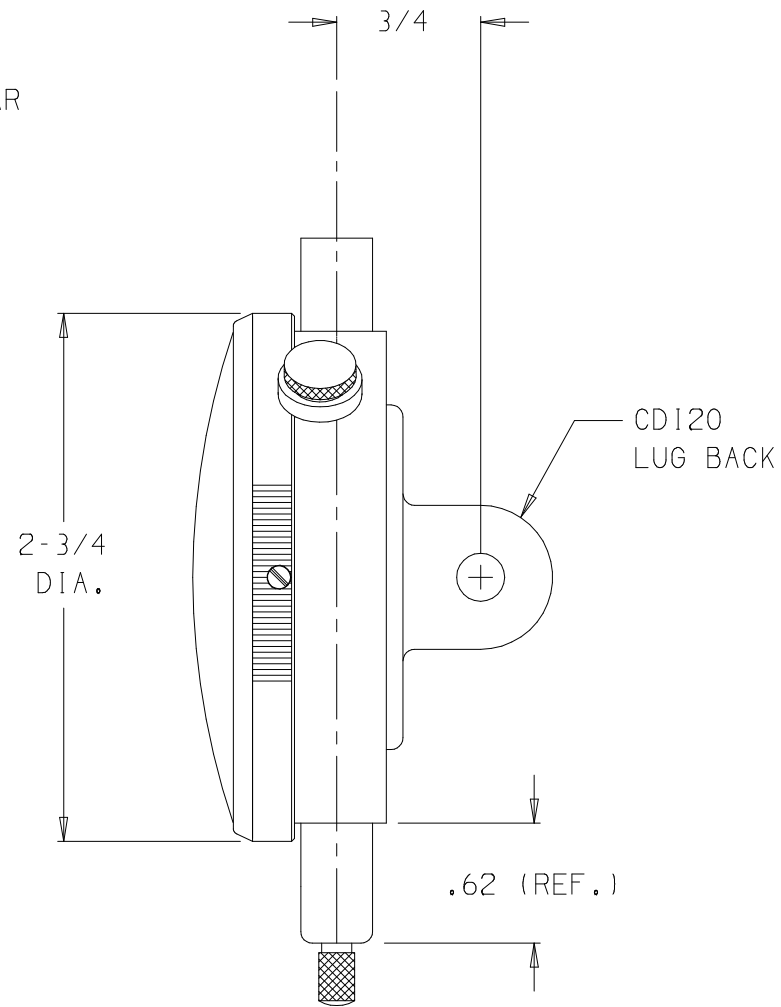

NOTE:
WHITE DIAL FACE WITH BLACK TEXT

M17-0006
PAD, CLEAR
VINYL

30503BJ