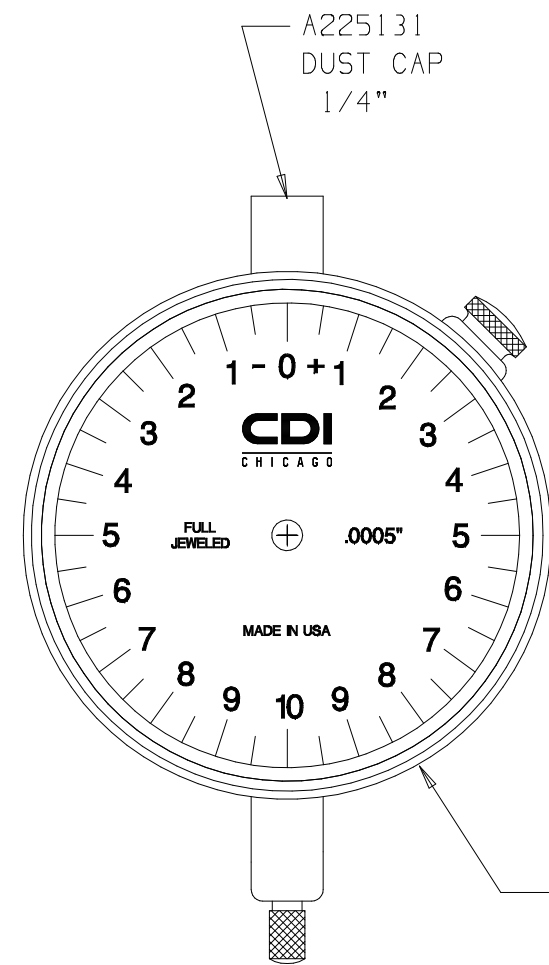

NOTE:
WHITE DIAL FACE WITH BLACK TEXT

M17-0006
PAD, CLEAR
VINYL

30503BJ