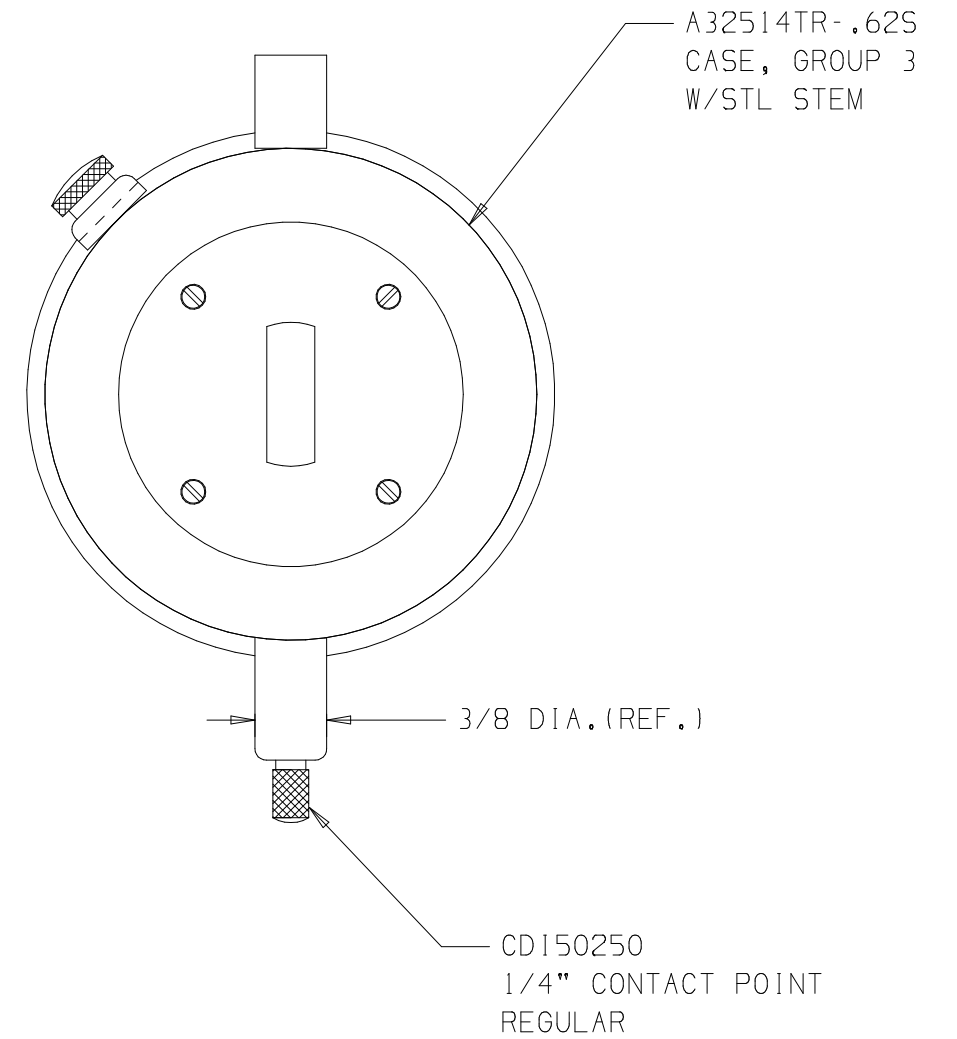

NOTE:
WHITE DIAL FACE WITH BLACK TEXT

M17-0006
PAD, CLEAR
VINYL

30503BJ