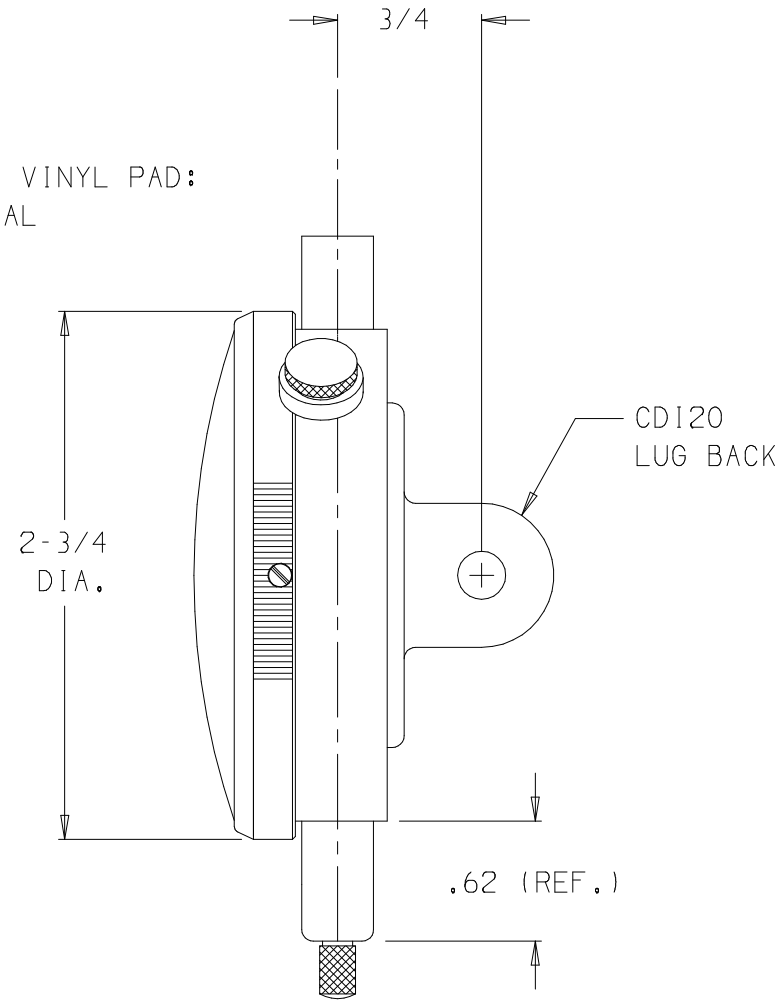

NOTE:
WHITE DIAL FACE WITH BLACK TEXT

30252CJ