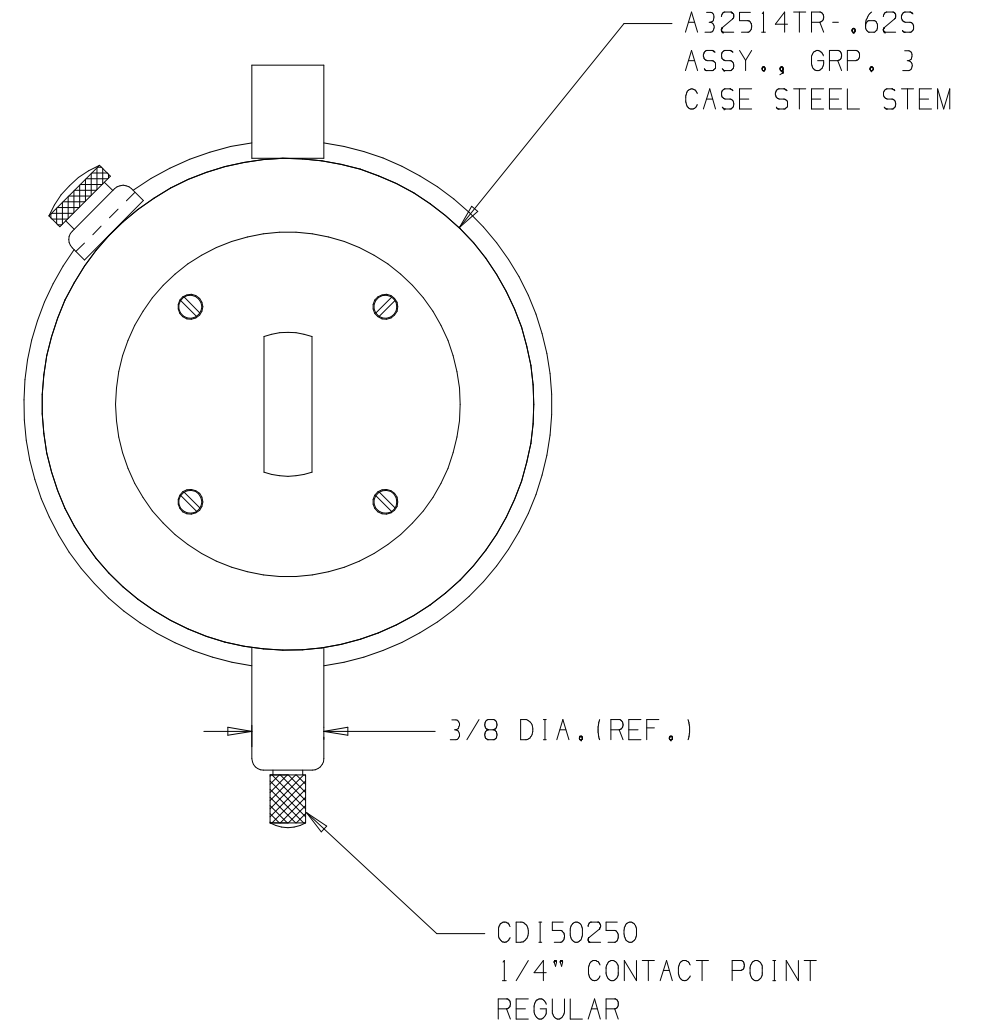

NOTE:
WHITE DIAL FACE WITH BLACK TEXT

30252CJ