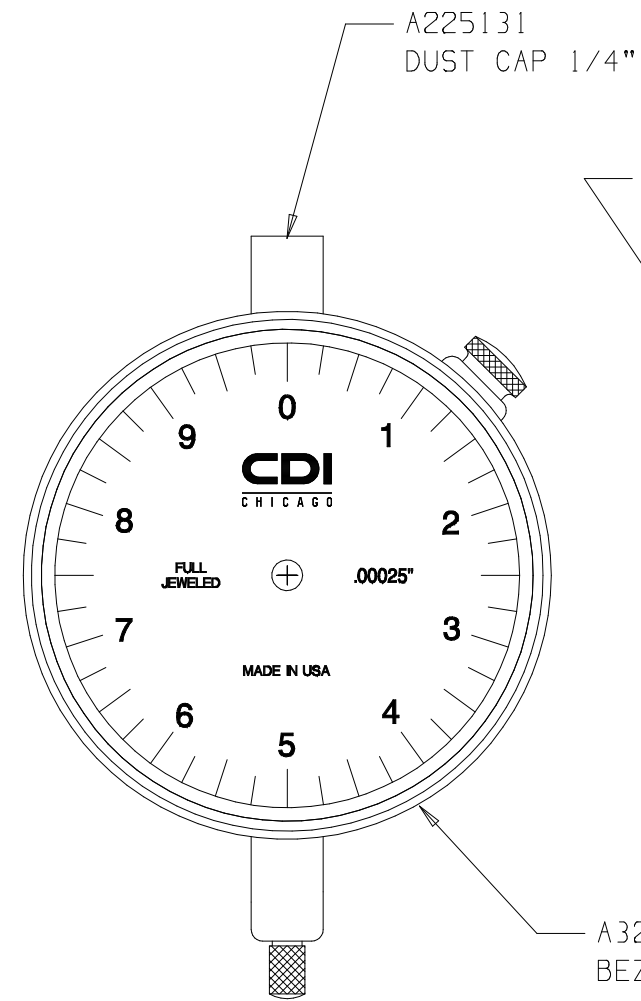

NOTE:
WHITE DIAL FACE WITH BLACK TEXT

30252CJ