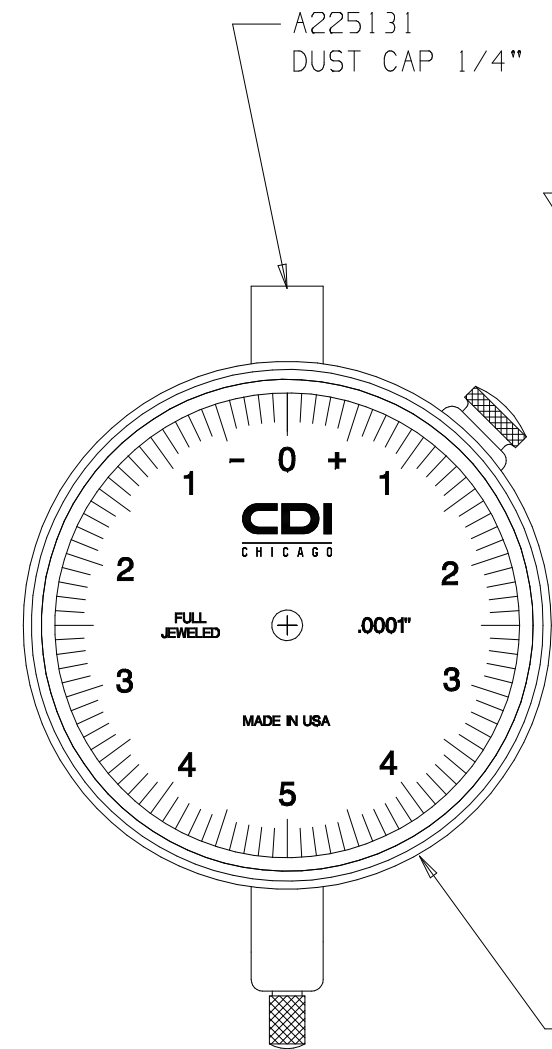

NOTE:
BLACK DIAL FACE WITH WHITE TEXT

A32573
BEZEL, GRP.3