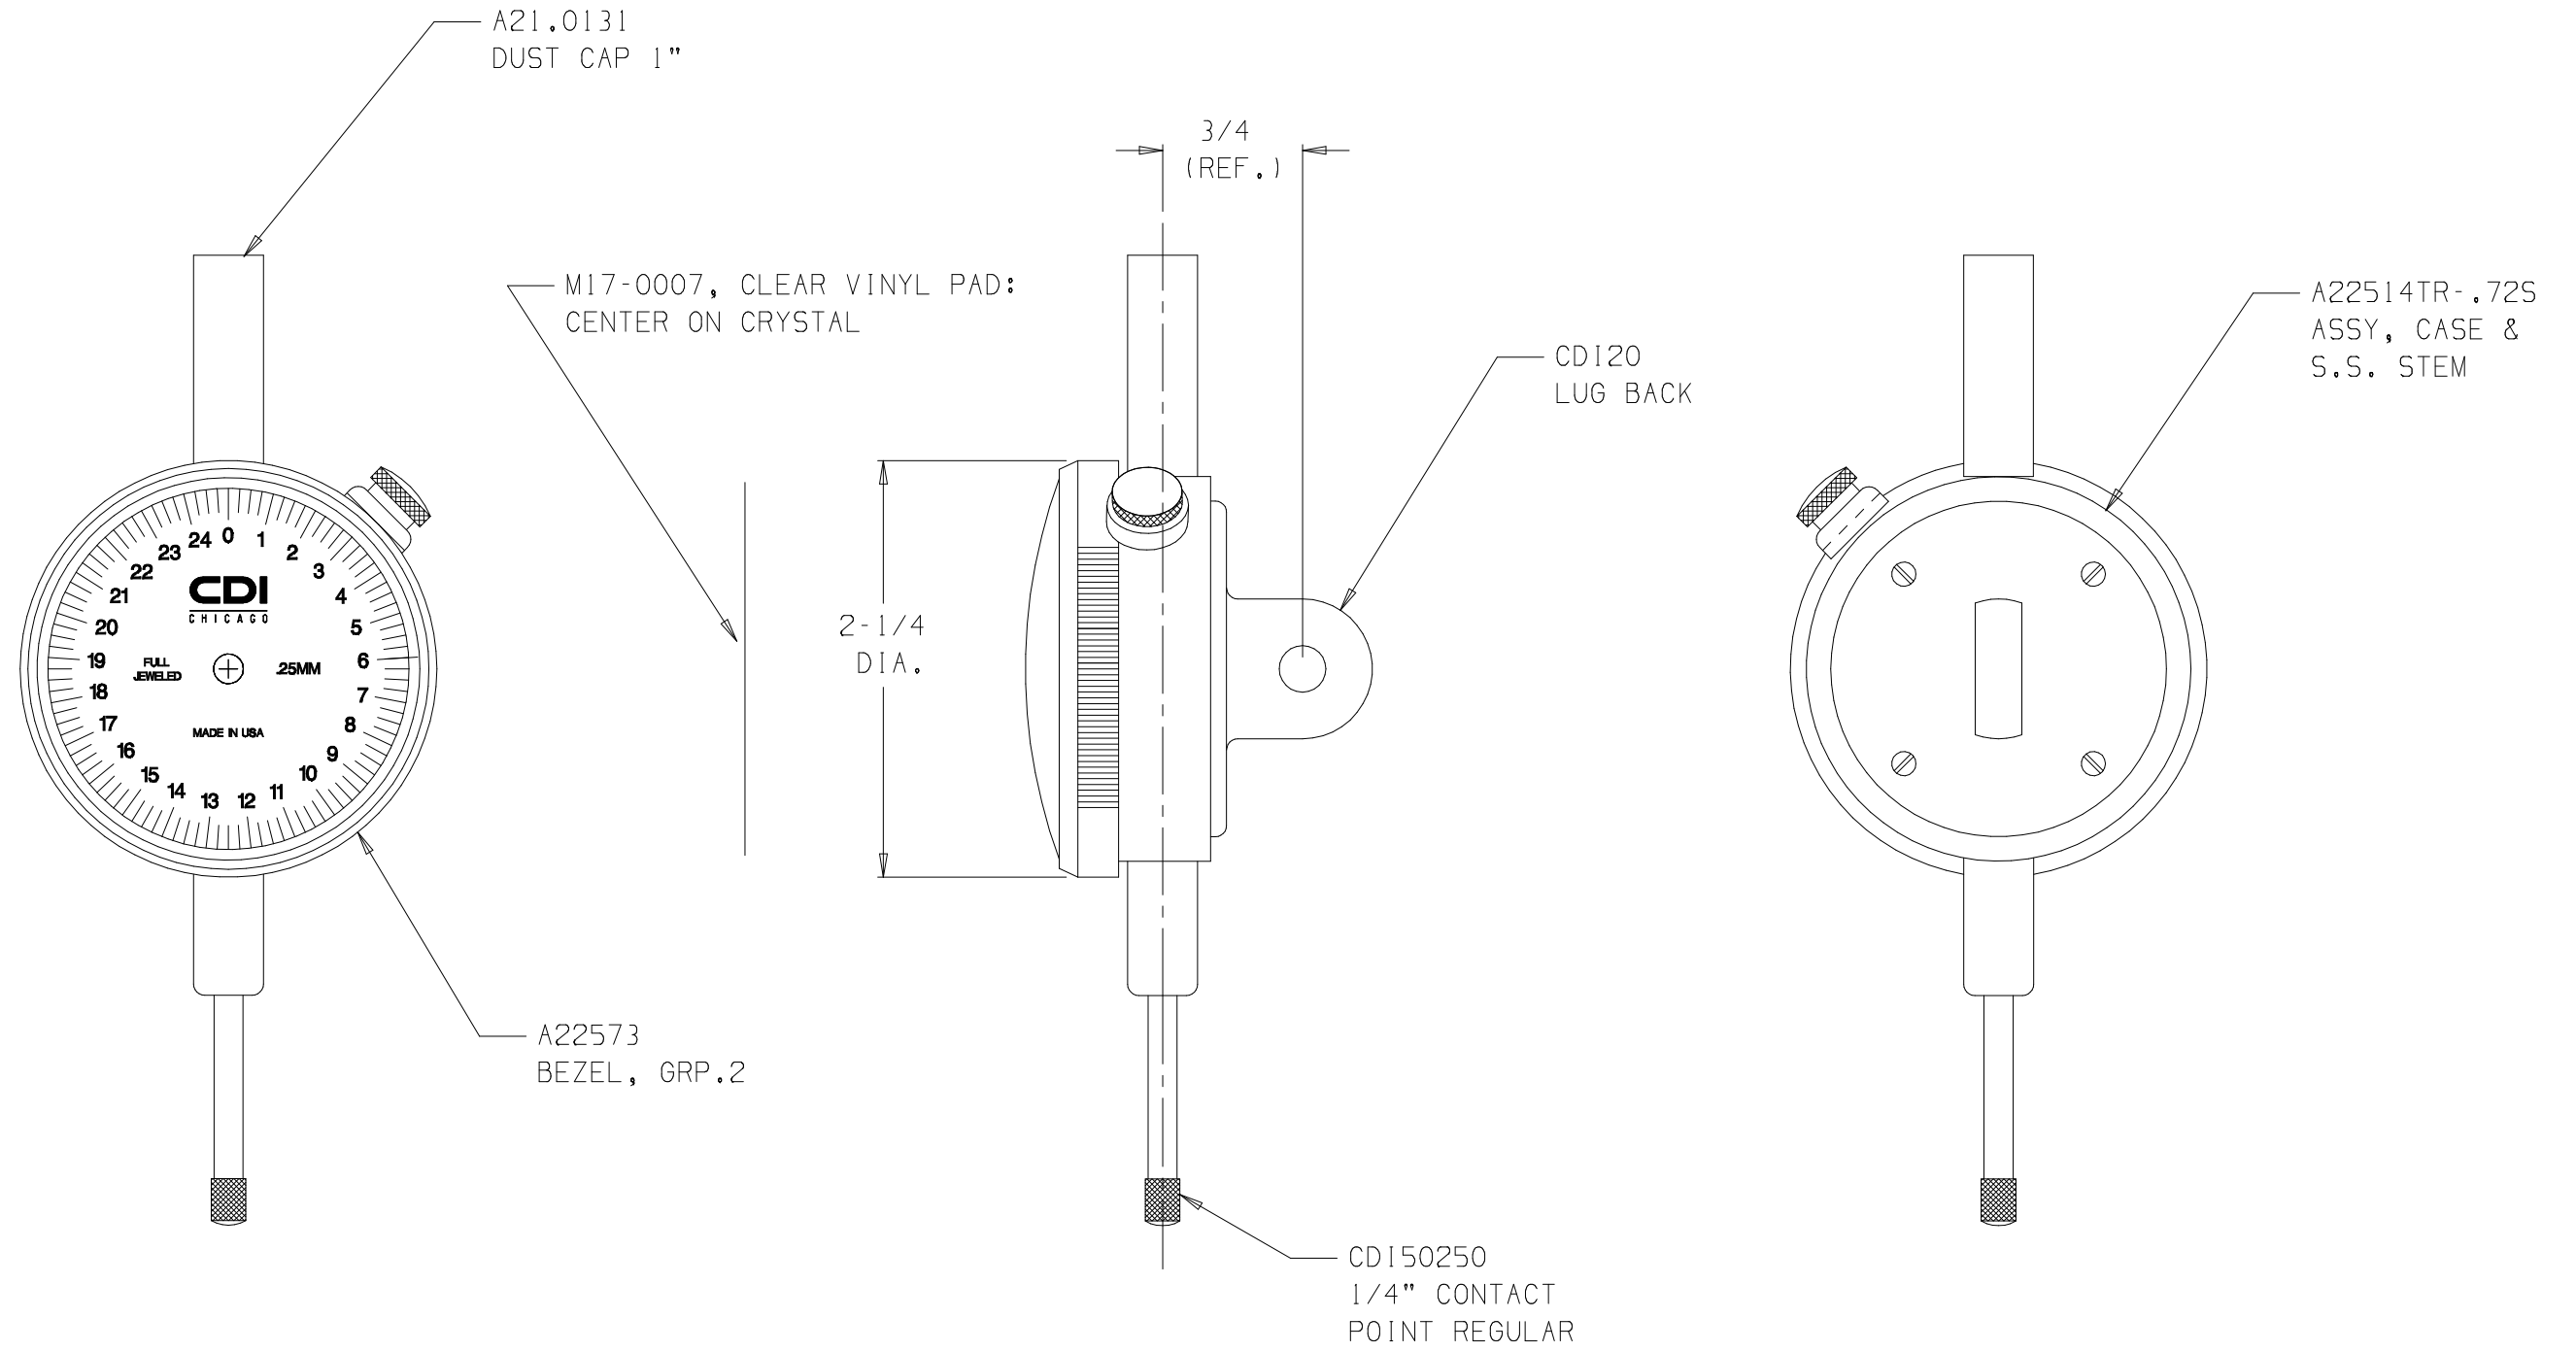

NOTE:
YELLOW DIAL FACE WITH BLACK TEXT

52252CJ