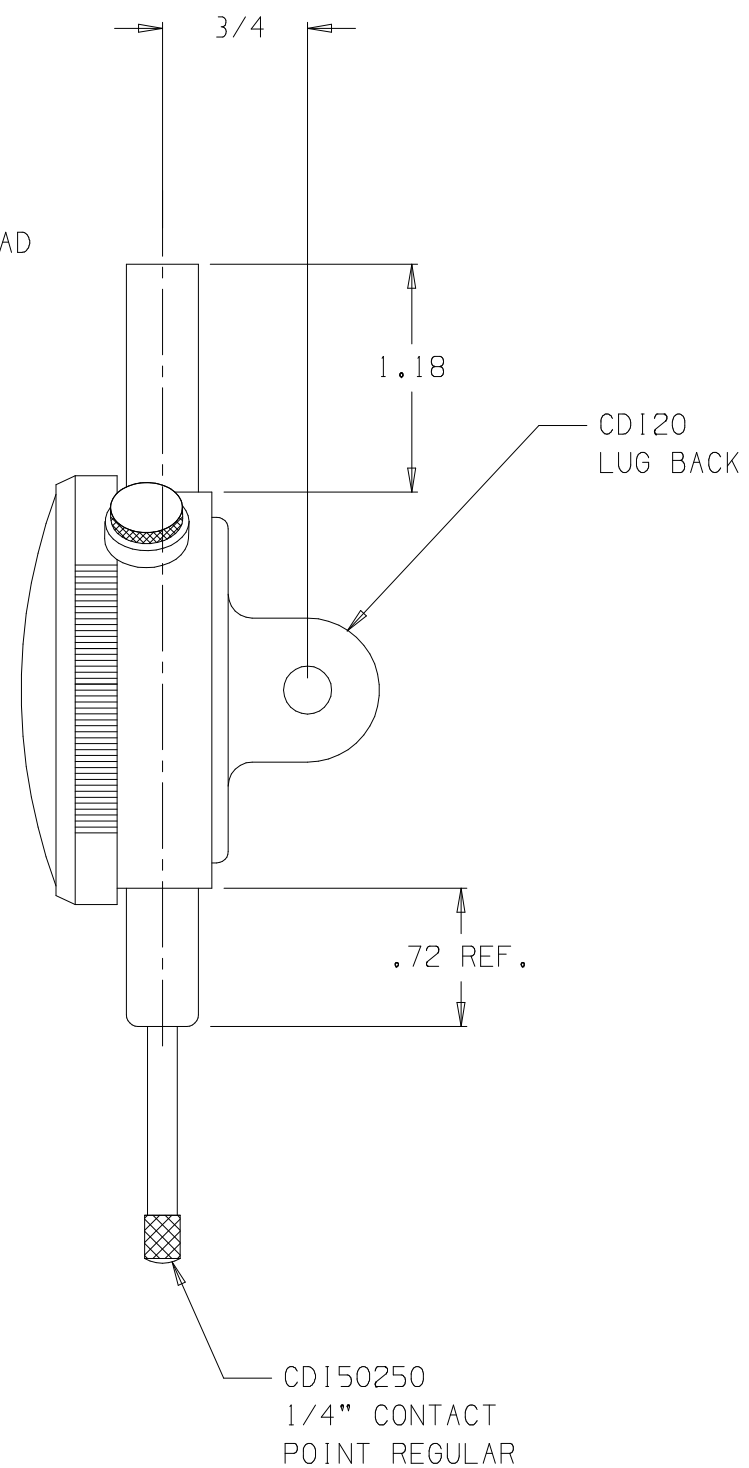

NOTE:  
YELLOW DIAL FACE WITH BLACK TEXT

52250CJ