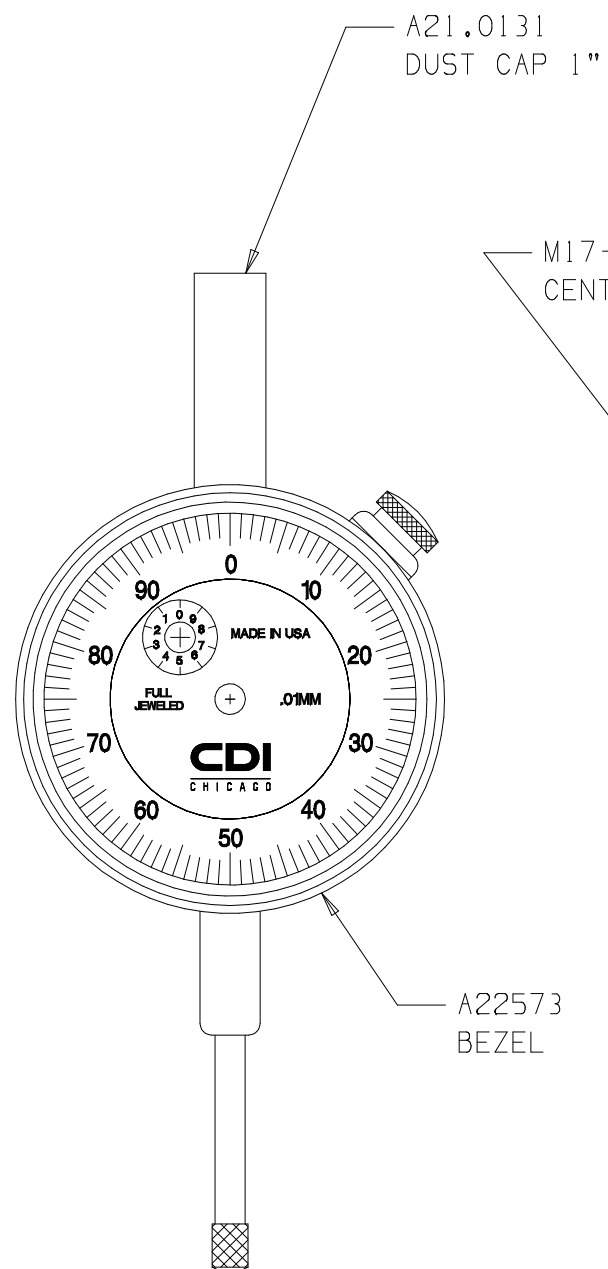

NOTE:  
YELLOW DIAL FACE WITH BLACK TEXT

52250CJ