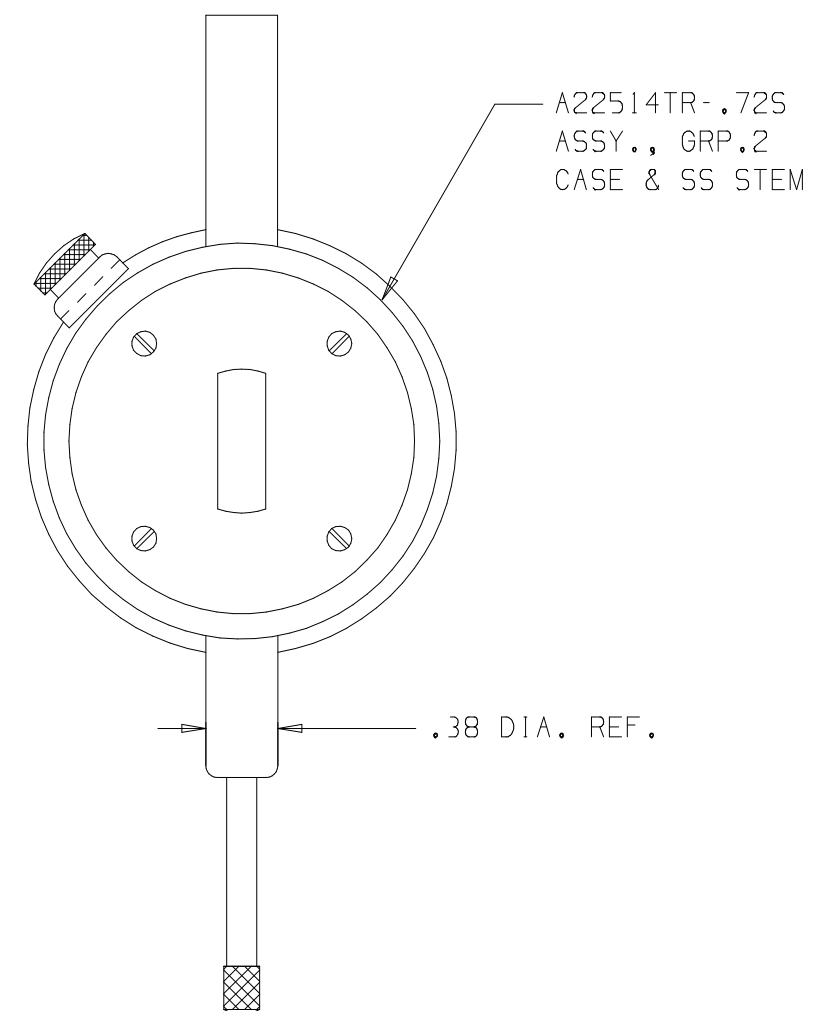

NOTE:  
YELLOW DIAL FACE WITH BLACK TEXT

52250CJ