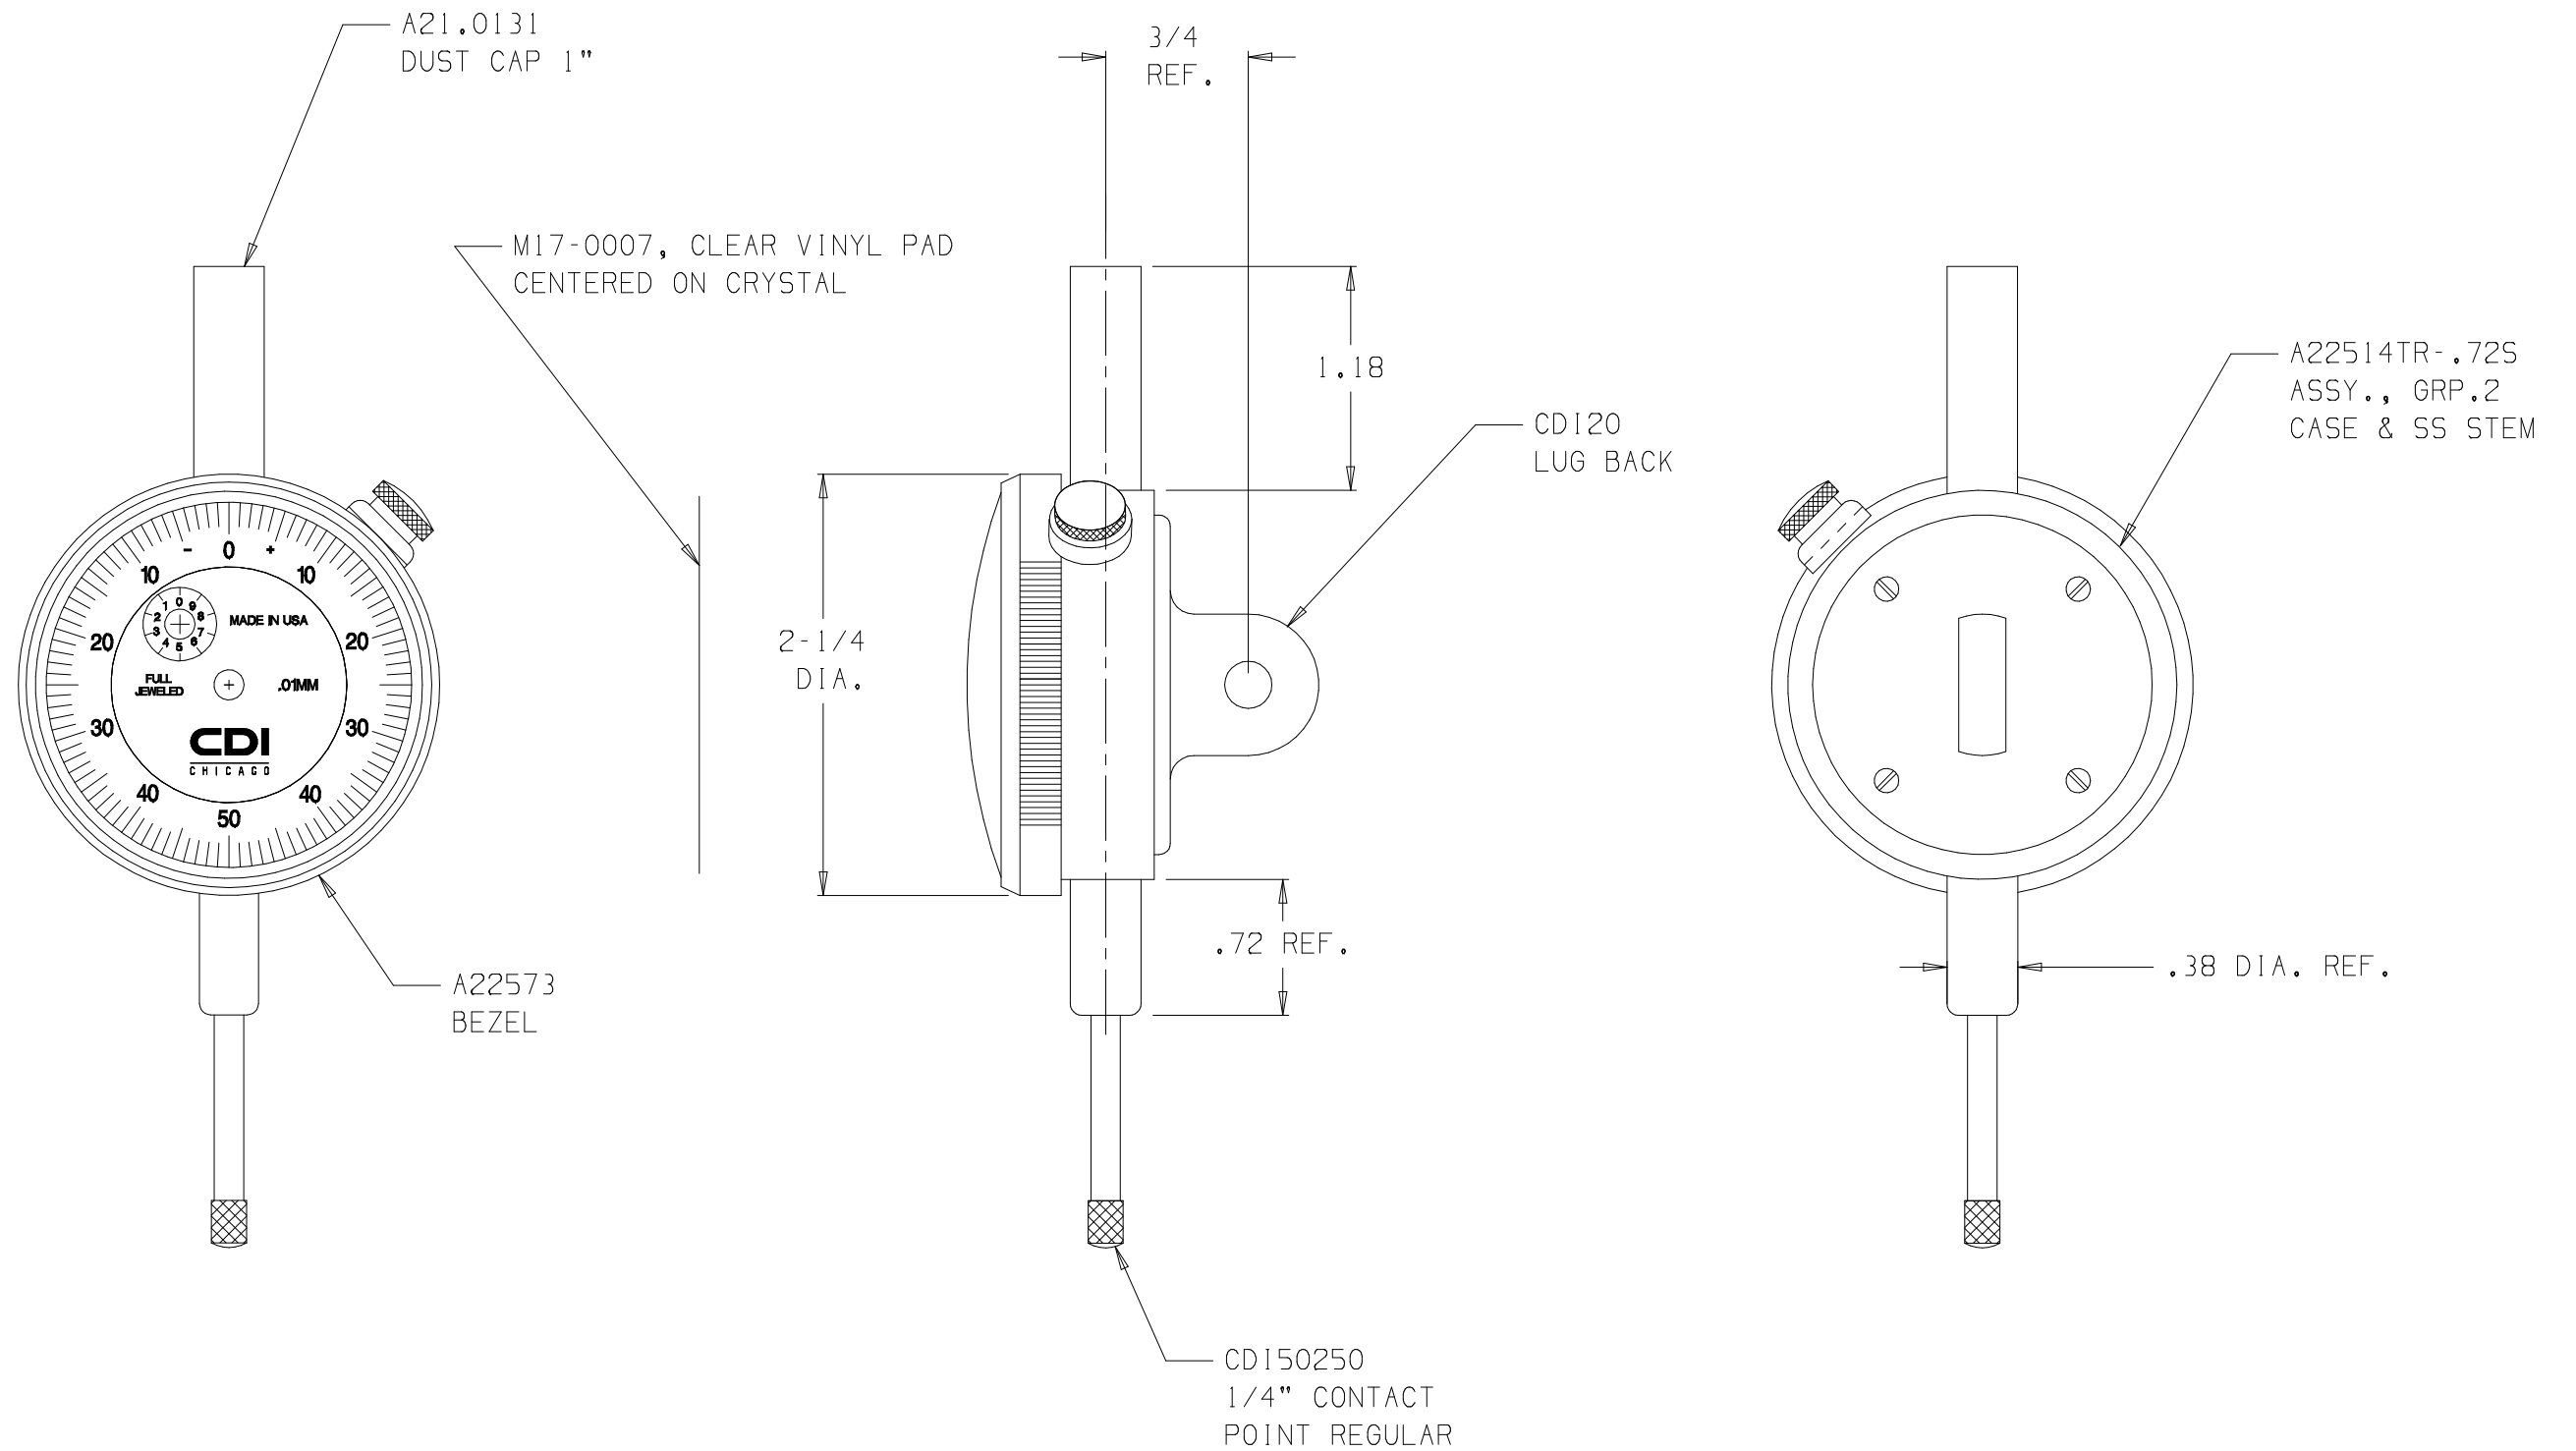

NOTE:
YELLOW DIAL FACE WITH BLACK TEXT

52250BJ